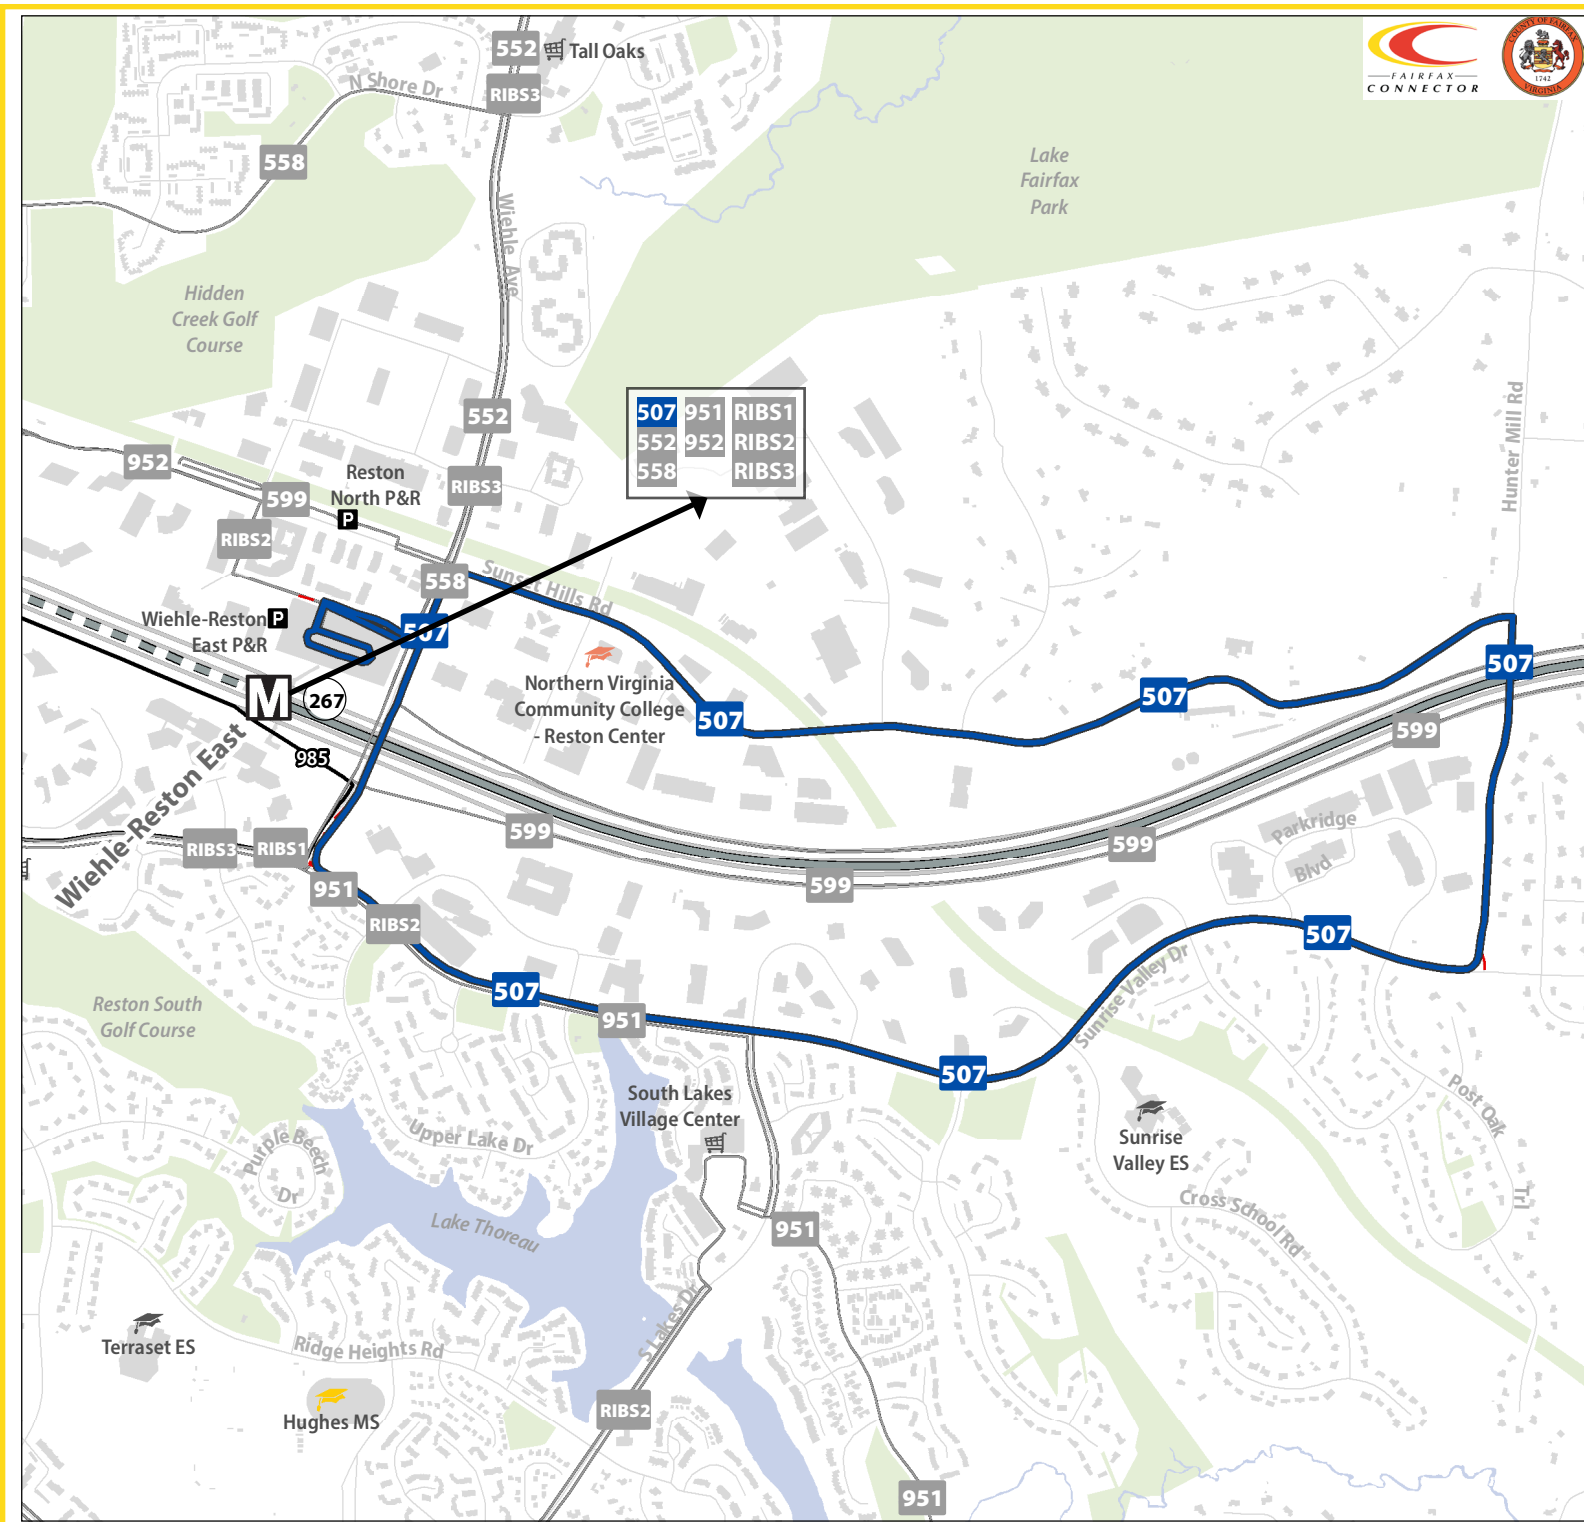

ROUTE 507: WIEHLE-RESTON EAST METRO TO PARKRIDGE BLVD

Preferred Plan
 507
 Other Proposed Route

Existing Service
 Segment Served by Other Route(s)
 Eliminated Segment
 Loudoun County Transit Route

Transit Facilities
 Metro Station - Existing
 Metro Station - Under Construction
 Transit Center
 Park & Ride

Points of Interest
 Hospital
 Government / Community Center
 Shopping Center
 High/Middle School
 College
 Other School

0 0.5 1 Miles

OVERVIEW	CLASS	Feeder
	DIRECTIONS	Loop
	VIA	Sunset Hills Rd, Sunrise Valley Dr
	TRANSFERS AVAILABLE	Silver Line, 552, 558, 951, 952, RIBS1, RIBS2, RIBS3
	IMPROVEMENT(S)	No Change

		WEEKDAY	SATURDAY	SUNDAY		
LEVEL OF SERVICE	PROPOSED ROUTE 507	SERVICE HOURS	5:00AM - 7:00PM	No Service	No Service	
		FREQUENCY	PEAK	25 mins	No Service	No Service
			OFF-PEAK	25 mins		

FACILITIES SERVED WITHIN A QUARTER MILE

0 HIGH/MIDDLE SCHOOLS	0 TRANSIT CENTERS	1 COLLEGES	2 PARK & RIDE LOTS
1 METRORAIL STATIONS	1 ACTIVITY CENTERS	0 HOSPITALS	0 COMMUNITY / HUMAN SERVICES CENTERS