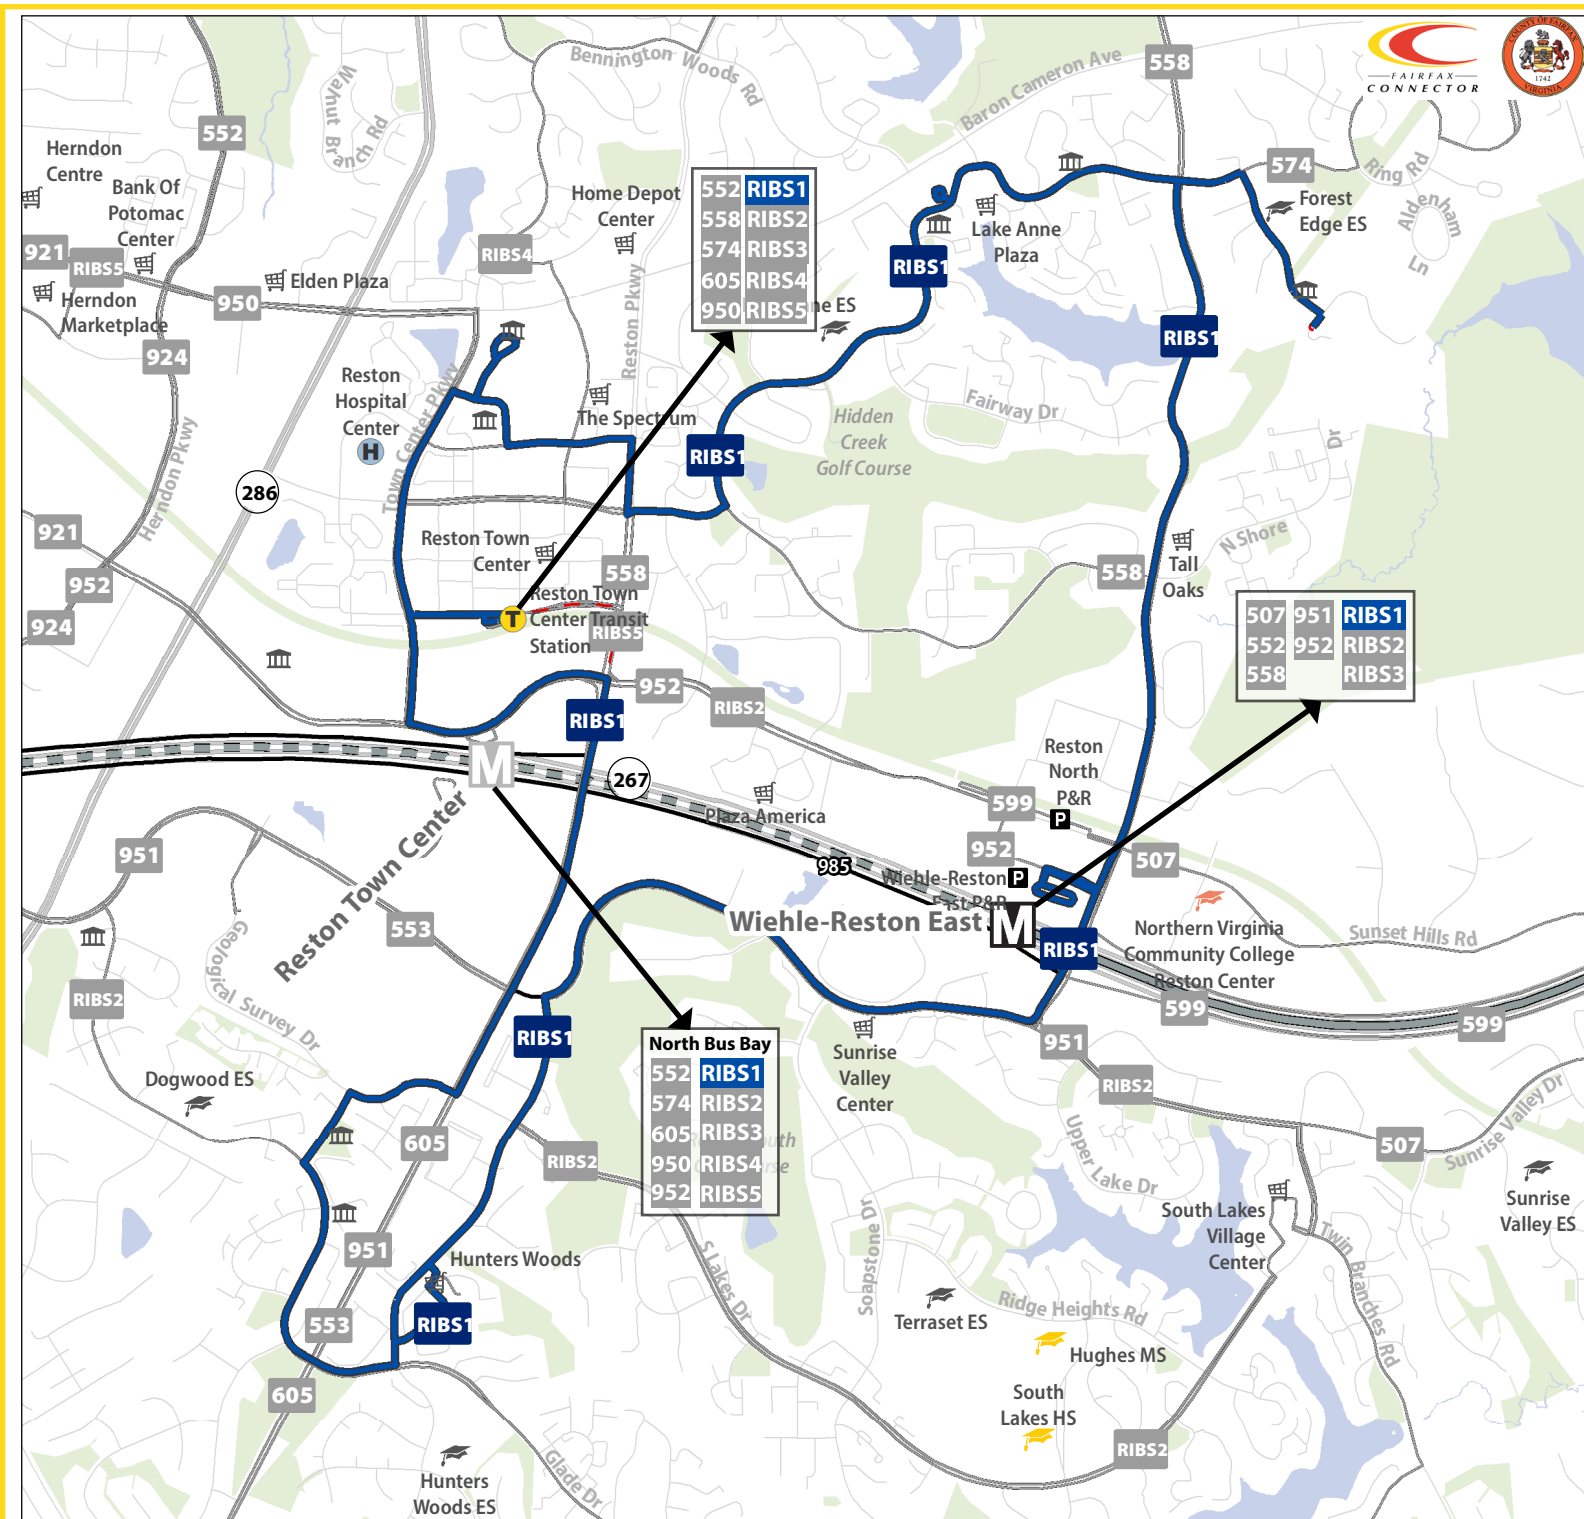

RIBS1: RESTON TOWN CENTER TRANSIT STATION TO WIEHLE-RESTON EAST METRO

- Preferred Plan**
 - RIBS1
 - Other Proposed Route
- Existing Service**
 - Segment Served by Other Route(s)
 - Eliminated Segment
 - Loudoun County Transit Route
- Transit Facilities**
 - Metro Station - Existing
 - Metro Station - Under Construction
 - Transit Center
 - Park & Ride
- Points of Interest**
 - Hospital
 - Government / Community Center
 - Shopping Center
 - High/Middle School
 - College
 - Other School

OVERVIEW	CLASS	RIBS
	DIRECTIONS	Loop
	VIA	Lake Anne, Cedar Ridge, Wiehle-Reston East Metro (North), Sunrise Valley Dr, Hunters Woods, Reston Town Center Metro (North)
	TRANSFERS AVAILABLE	Silver Line, 507, 552, 553, 558, 574, 605, 950, 951, 952, RIBS2, RIBS3, RIBS4, RIBS5
	IMPROVEMENT(S)	Increase Frequency

		WEEKDAY	SATURDAY	SUNDAY		
LEVEL OF SERVICE	PROPOSED ROUTE RIBS1	SERVICE HOURS	5:00AM - 12:00AM	6:00AM - 12:00AM	6:00AM - 11:00PM	
		FREQUENCY	PEAK	25 mins	20 mins	30 mins
			OFF-PEAK	25 mins		

FACILITIES SERVED WITHIN A QUARTER MILE

- 0 HIGH/MIDDLE SCHOOLS
- 1 TRANSIT CENTERS
- 0 COLLEGES
- 2 PARK & RIDE LOTS
- 2 METRORAIL STATIONS
- 2 ACTIVITY CENTERS
- 1 HOSPITALS
- 7 COMMUNITY / HUMAN SERVICES CENTERS