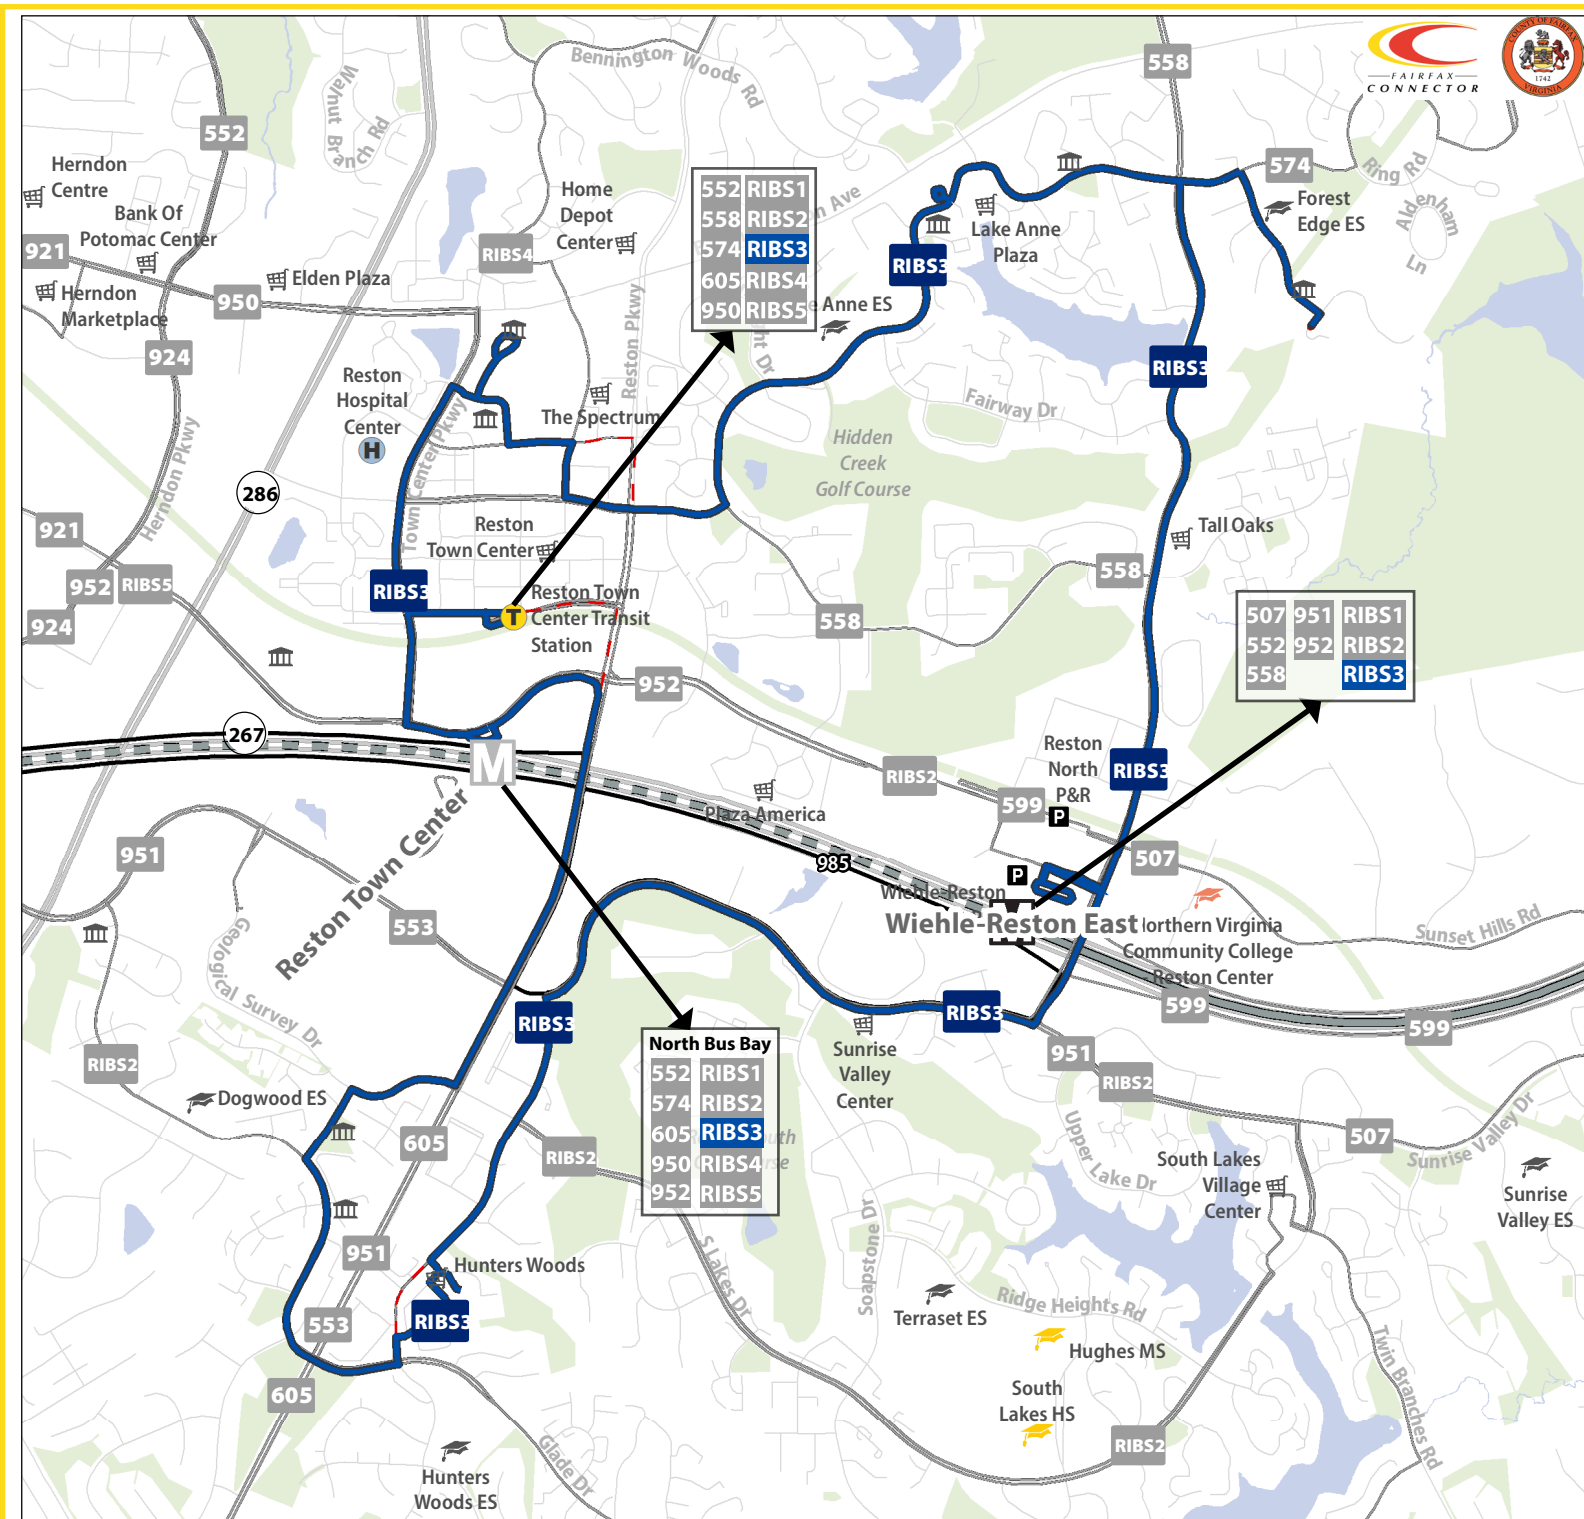

# RIBS3: RESTON TOWN CENTER TRANSIT STATION TO WIEHLE-RESTON EAST METRO

**Preferred Plan**  
 RIBS3  
 Other Proposed Route

**Existing Service**  
 Segment Served by Other Route(s)  
 Eliminated Segment  
 Loudoun County Transit Route

**Transit Facilities**  
 Metro Station - Existing  
 Metro Station - Under Construction  
 Transit Center  
 Park & Ride

**Points of Interest**  
 Hospital  
 Government / Community Center  
 Shopping Center  
 High/Middle School  
 College  
 Other School

0 0.5 1 Miles

<b>OVERVIEW</b>	<b>CLASS</b>	RIBS
	<b>DIRECTIONS</b>	Loop
	<b>VIA</b>	Reston Town Center Metro (North), Hunters Woods, Sunrise Valley Dr, Wiehle-Reston East Metro (North), Cedar Ridge, Lake Anne
	<b>TRANSFERS AVAILABLE</b>	Silver Line, 507, 552, 553, 558, 574, 605, 950, 951, 952, RIBS1, RIBS2, RIBS4, RIBS5
	<b>IMPROVEMENT(S)</b>	Increase Frequency

		WEEKDAY	SATURDAY	SUNDAY	
<b>LEVEL OF SERVICE</b>	<b>PROPOSED ROUTE RIBS3</b>	<b>SERVICE HOURS</b>	5:00AM - 12:00AM	6:00AM - 12:00AM	6:00AM - 11:00PM
		<b>FREQUENCY</b>	<b>PEAK</b> 25 mins	20 mins	30 mins
		<b>OFF-PEAK</b> 25 mins			