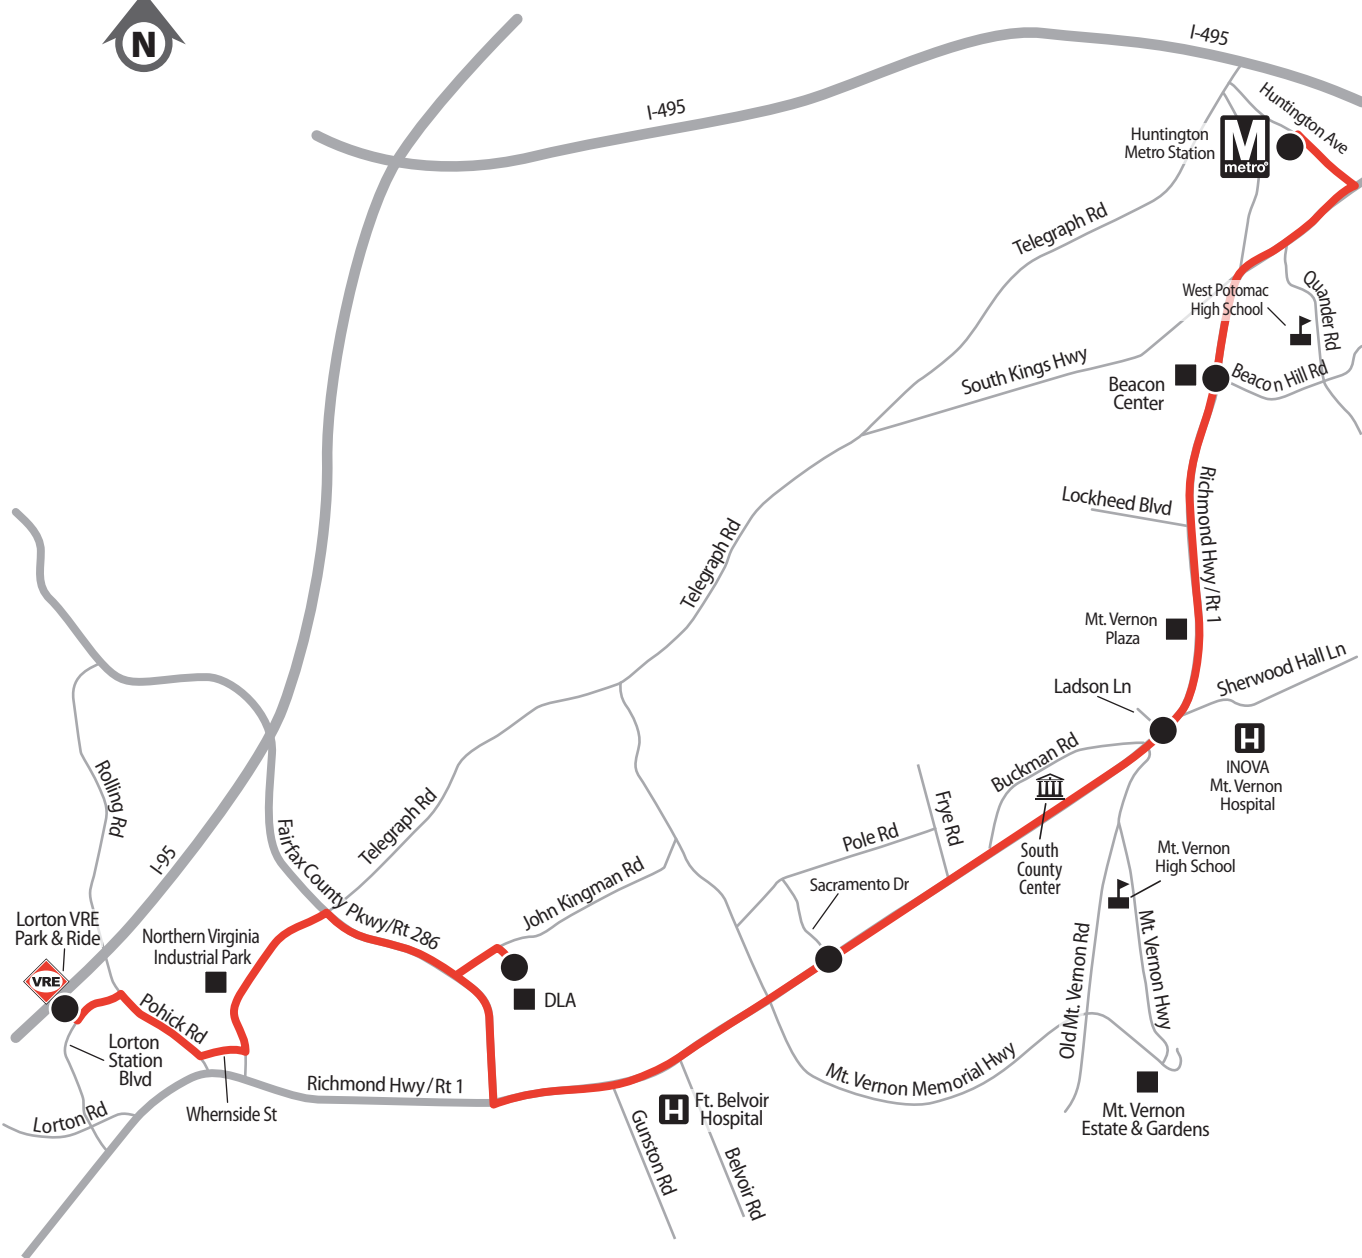

ROUTE 171
Richmond Highway

LEGEND
Route 171 ———
Timepoint ●

171

Effective July 28, 2018

Richmond Highway

- Huntington Metro Station •
- Richmond Highway • Beacon Center • Groveton •
- Hybla Valley • Woodlawn • Fort Belvoir •
- Defense Logistics Agency (DLA) • Lorton VRE