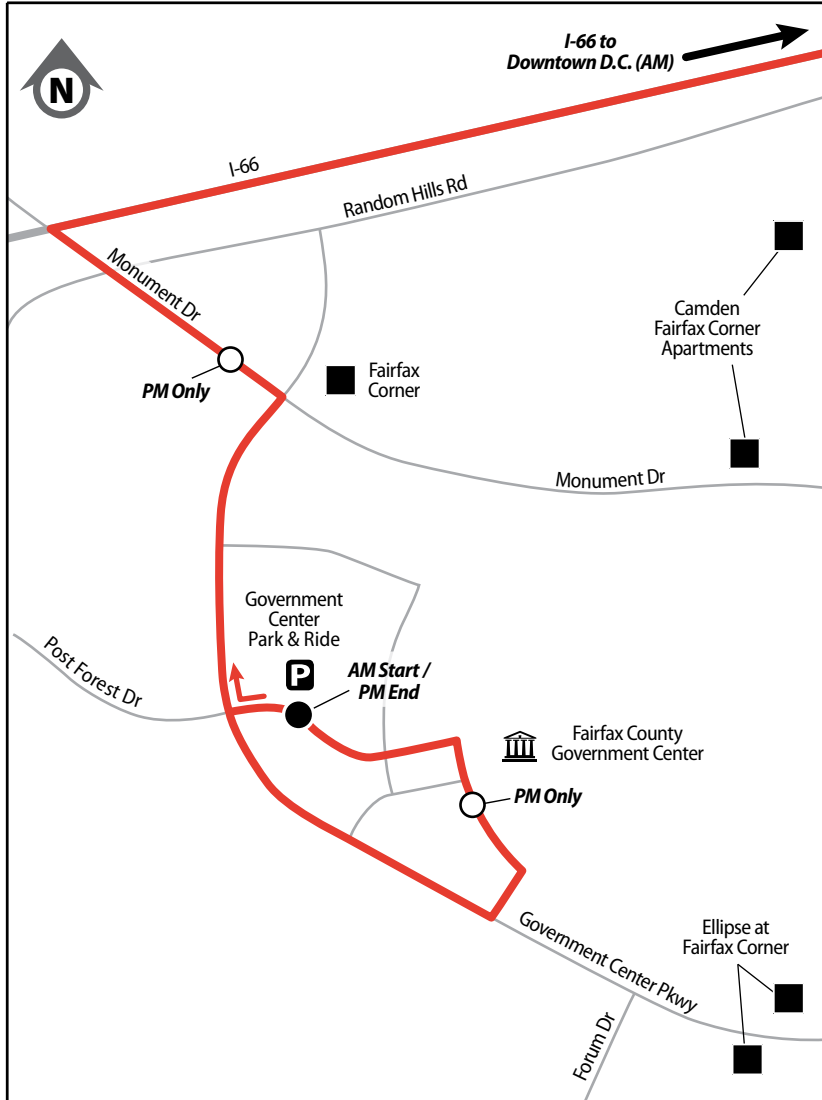

ROUTE 699

**Government Center –
Downtown D.C.**

LEGEND

Route 699

Timepoint

Bus Stop

- Use exact fare; drivers do not carry change.
- Smoking, eating, drinking, and littering are strictly prohibited.

- Strollers must be folded.
- Use earphones with audio and video devices.

- Service animals are permitted on the bus. Other small animals are permitted only if transported in a closed pet carrier.

All Fairfax Connector buses are wheelchair accessible.