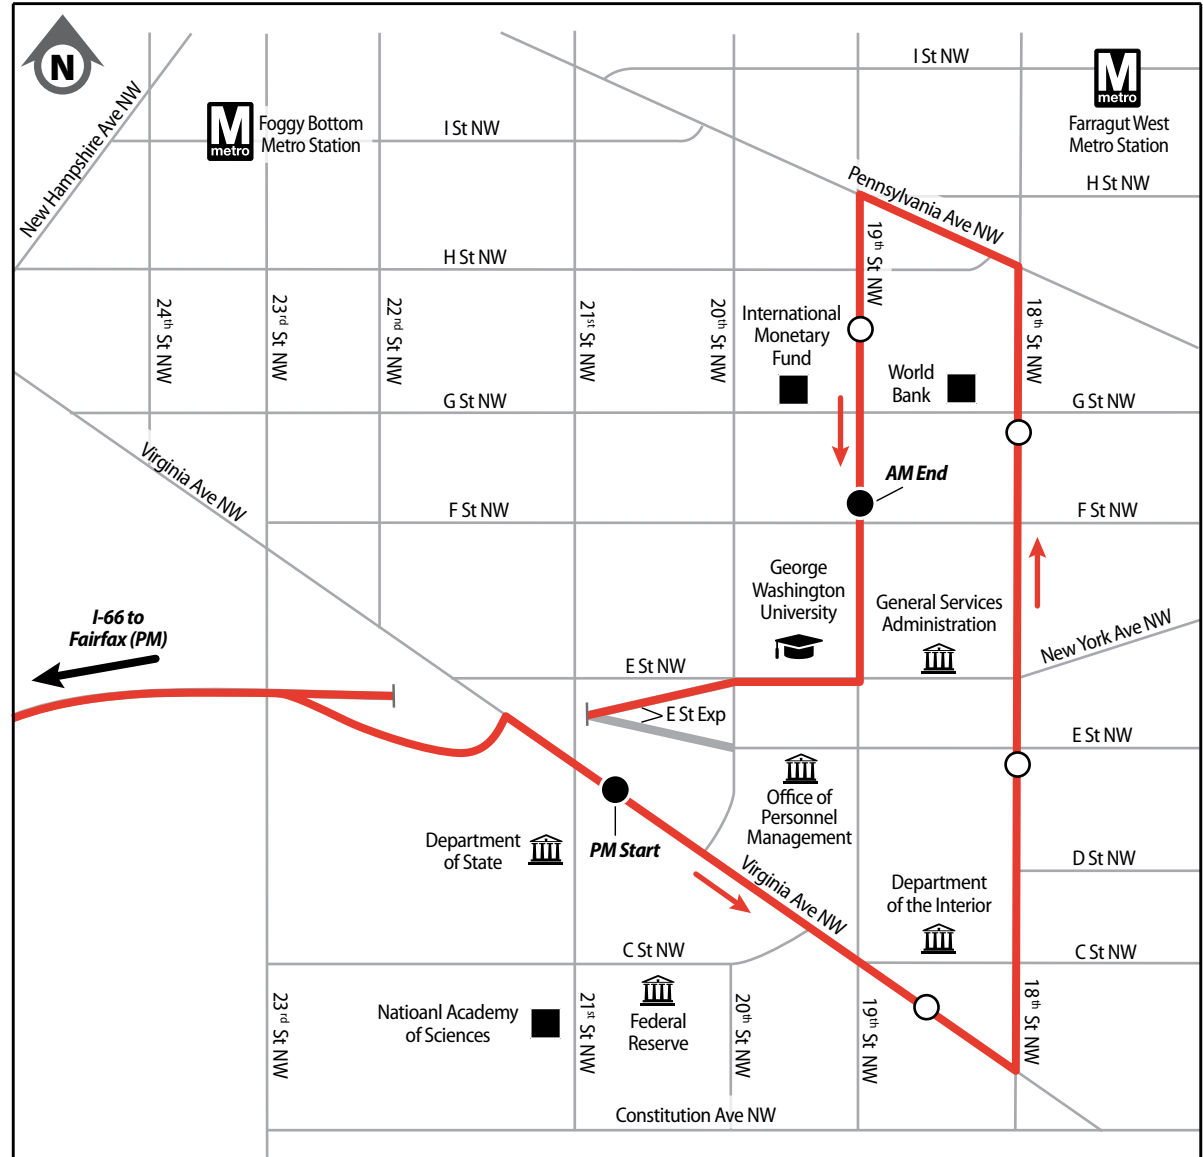

ROUTE 699

**Government Center –
Downtown D.C.**

LEGEND

Route 699

Timepoint

Bus Stop

- Use exact fare; drivers do not carry change.
- Smoking, eating, drinking, and littering are strictly prohibited.

- Strollers must be folded.
- Use earphones with audio and video devices.

- Service animals are permitted on the bus. Other small animals are permitted only if transported in a closed pet carrier.

All Fairfax Connector buses are wheelchair accessible.