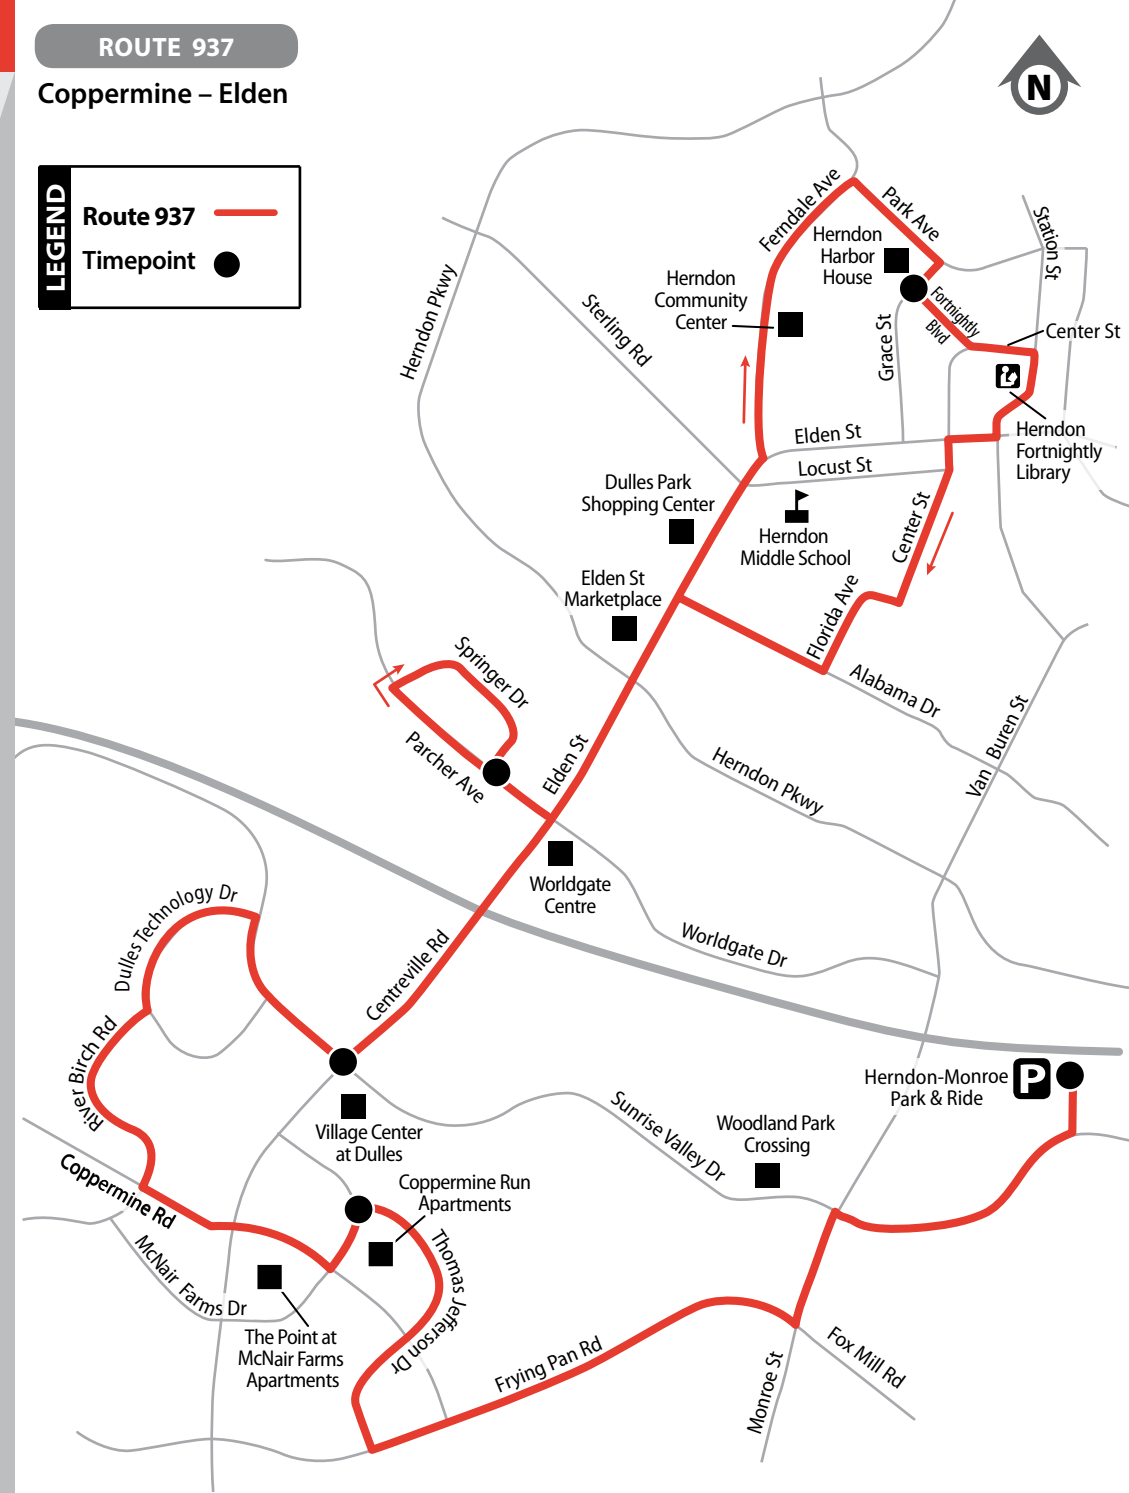

Saturday & Sunday – PM Northbound Service 🌙

12:15	12:21	12:27	12:32	12:45
12:55	1:01	1:07	1:12	1:25
1:25	1:31	1:37	1:42	1:55
2:05	2:11	2:17	2:22	2:35
2:35	2:41	2:47	2:52	3:05
3:15	3:21	3:27	3:32	3:45
3:45	3:51	3:57	4:02	4:15
4:25	4:31	4:37	4:42	4:55
4:55	5:01	5:07	5:12	5:25
5:35	5:41	5:47	5:52	6:05
6:05	6:11	6:17	6:22	6:35
6:45	6:51	6:57	7:02	7:15
♦ 7:15	♦ 7:21	♦ 7:27	♦ 7:32	♦ 7:45
♦ 7:55	♦ 8:01	♦ 8:07	♦ 8:12	♦ 8:25
♦ 8:25	♦ 8:31	♦ 8:37	♦ 8:42	♦ 8:55

SERVICE NOTES

♦ Trips operate Saturday only

Herndon Harbor House
 Parcher Ave & Springer Dr
 Sunrise Valley Dr & Centerville Rd
 Thomas Jefferson Dr & McNair Farms Dr
P Herndon-Monroe Park & Ride

Saturday & Sunday – AM Southbound Service ☀️

Saturday & Sunday – PM Southbound Service 🌙

12:16	12:26	12:30	12:36	12:48
12:46	12:56	1:00	1:06	1:18
1:26	1:36	1:40	1:46	1:58
1:56	2:06	2:10	2:16	2:28
2:36	2:46	2:50	2:56	3:08
3:06	3:16	3:20	3:26	3:38
3:46	3:56	4:00	4:06	4:18
4:16	4:26	4:30	4:36	4:48
4:56	5:06	5:10	5:16	5:28
5:26	5:36	5:40	5:46	5:58
6:06	6:16	6:20	6:26	6:38
6:36	6:46	6:50	6:56	7:08
7:16	7:26	7:30	7:36	7:48
♦ 7:46	♦ 7:56	♦ 8:00	♦ 8:06	♦ 8:18
♦ 8:26	♦ 8:36	♦ 8:40	♦ 8:46	♦ 8:58

SERVICE NOTES

♦ Trips operate Saturday only

ROUTE 937

Coppermine – Elden

LEGEND
 Route 937 — (red line)
 Timepoint ● (black dot)

Heading to the Silver Line?

Transfer to Route 924, 926, 929, 950, 980 service at Herndon-Monroe Park & Ride to connect with Silver Line service at the Wiehle-Reston East Metro station.