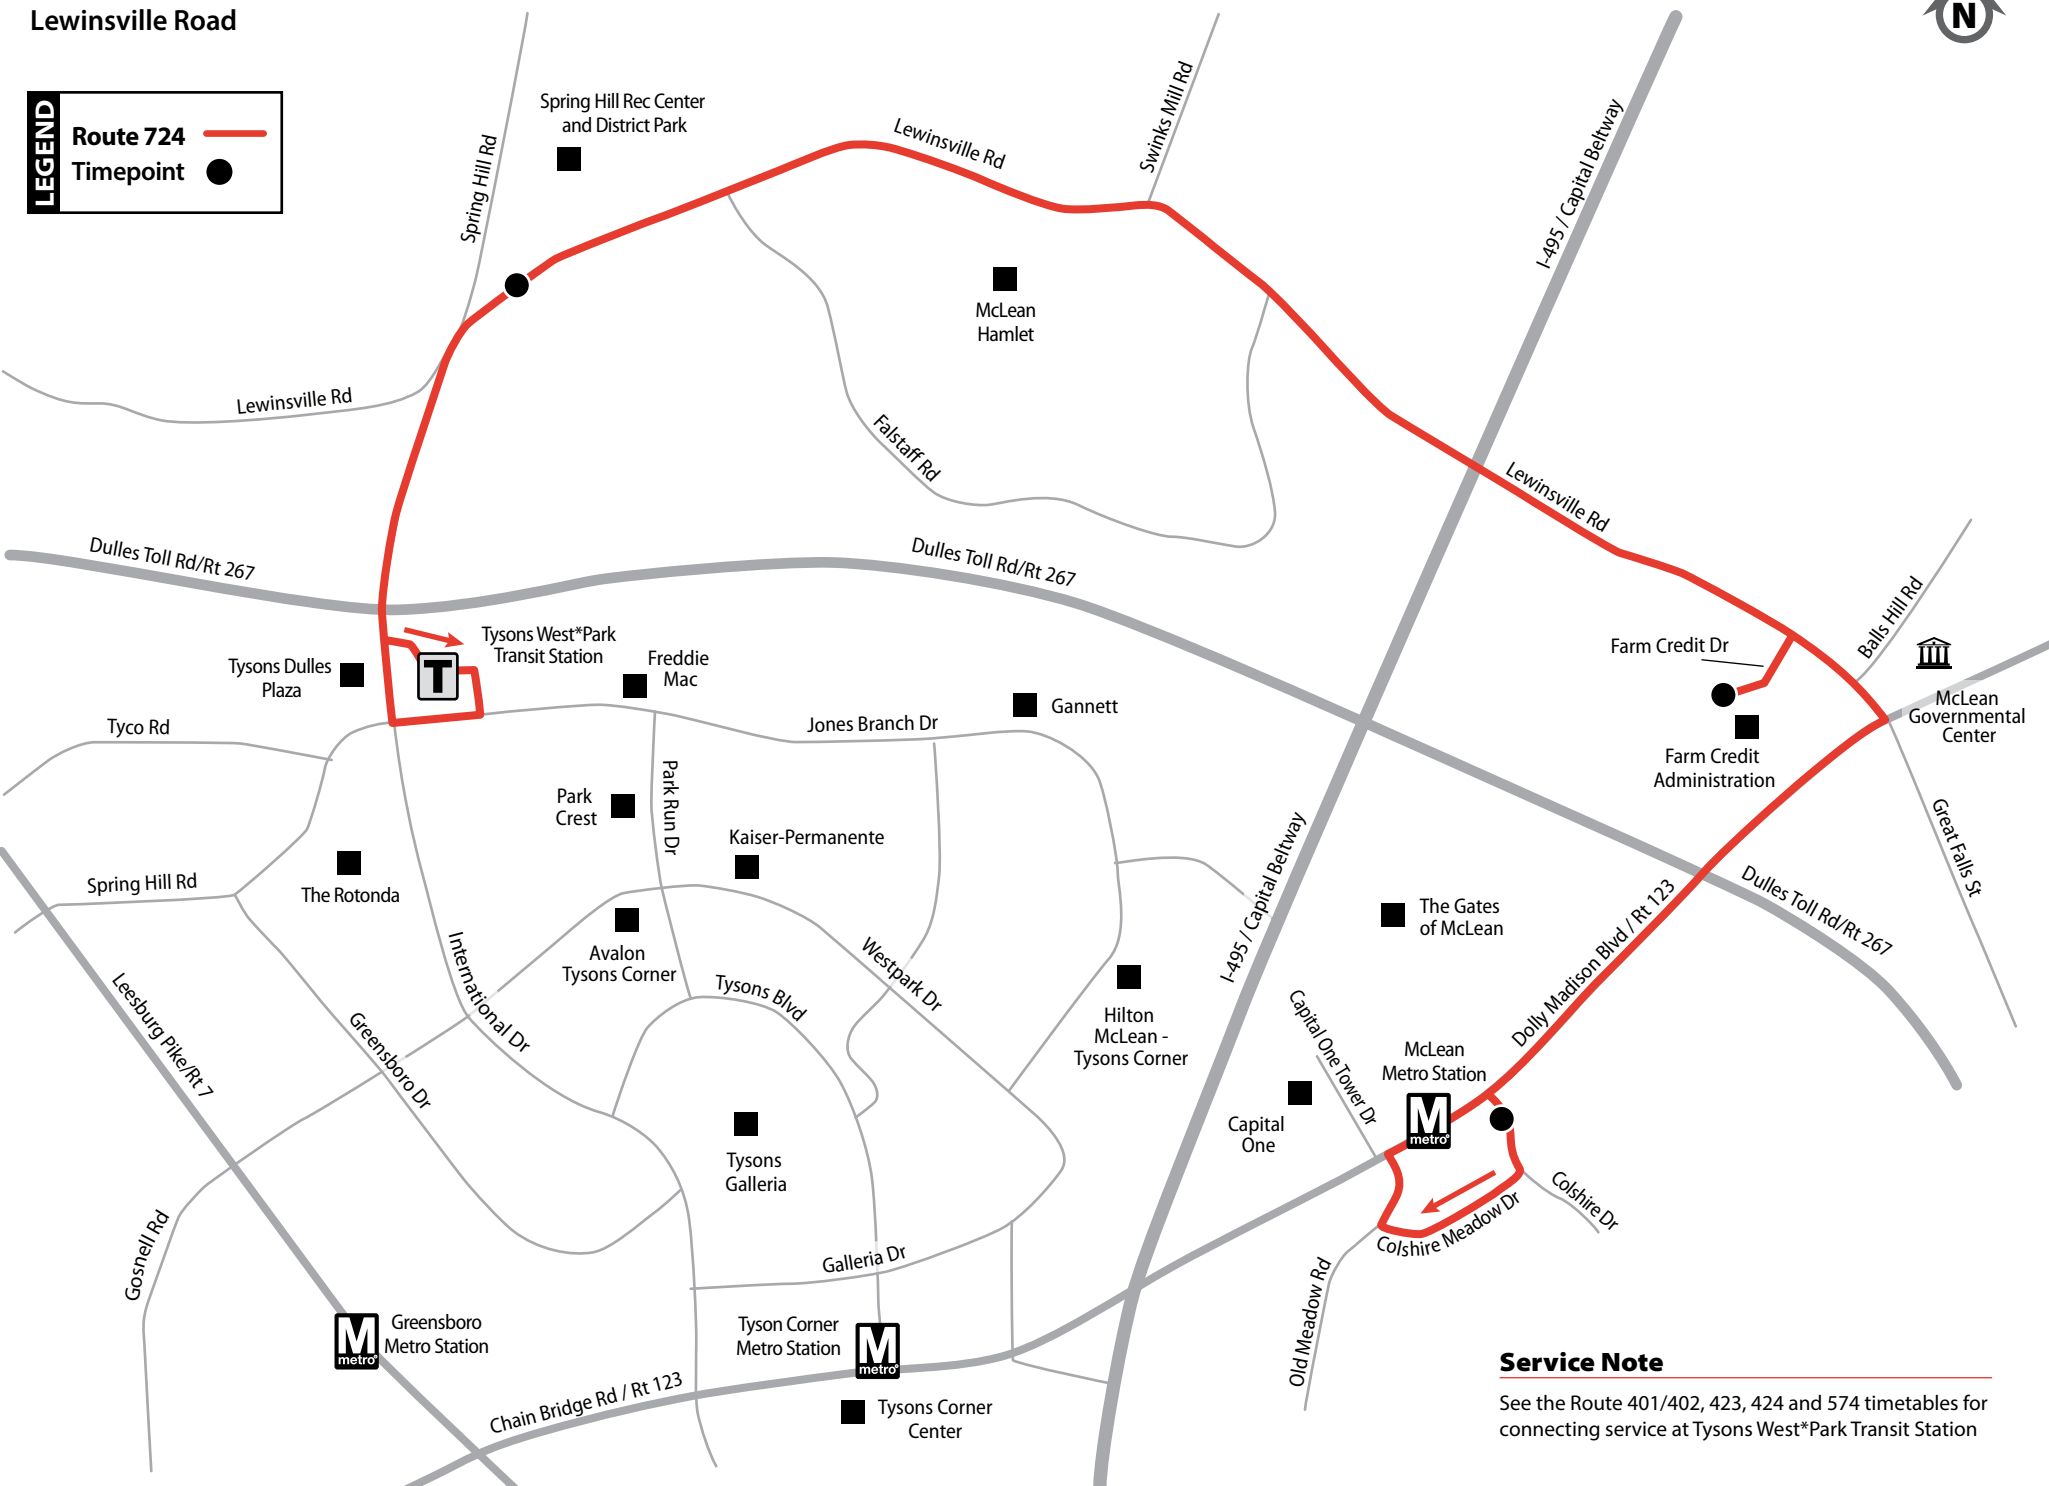

Farm Credit Dr at Farm Credit Administration

McLean Metro Station (Colshire Dr)

Weekday – AM Westbound Service ☀

5:35	5:39	5:48	5:52
6:00	6:04	6:13	6:17
6:25	6:29	6:38	6:42
6:50	6:54	7:03	7:07
7:15	7:19	7:30	7:37
7:43	7:49	8:00	8:07
8:10	8:16	8:27	8:34
8:40	8:46	8:57	9:04
9:10	9:16	9:27	9:34

Weekday – PM Eastbound Service 🌙

3:15	3:21	3:31	3:36
4:10	4:15	4:25	4:31
4:35	4:40	4:50	4:56
5:00	5:05	5:15	5:21
5:25	5:30	5:40	5:46
5:55	6:00	6:09	6:13
6:20	6:24	6:33	6:37
6:45	6:49	6:58	7:02
7:07	7:11	7:20	7:24

Lewinsville Road

McLean Metro Station • Lewinsville Rd •
McLean Hamlet • Farm Credit Dr •
Tysons West*Park Transit Station

Weekday Rush Hour Service Only

FAIRFAX
CONNECTOR

For fares and important information about the bus system, see the brochure:

ROUTE 724

Lewinsville Road

LEGEND
Route 724 — (red line)
Timepoint ● (black dot)

Service Note
See the Route 401/402, 423, 424 and 574 timetables for connecting service at Tysons West*Park Transit Station