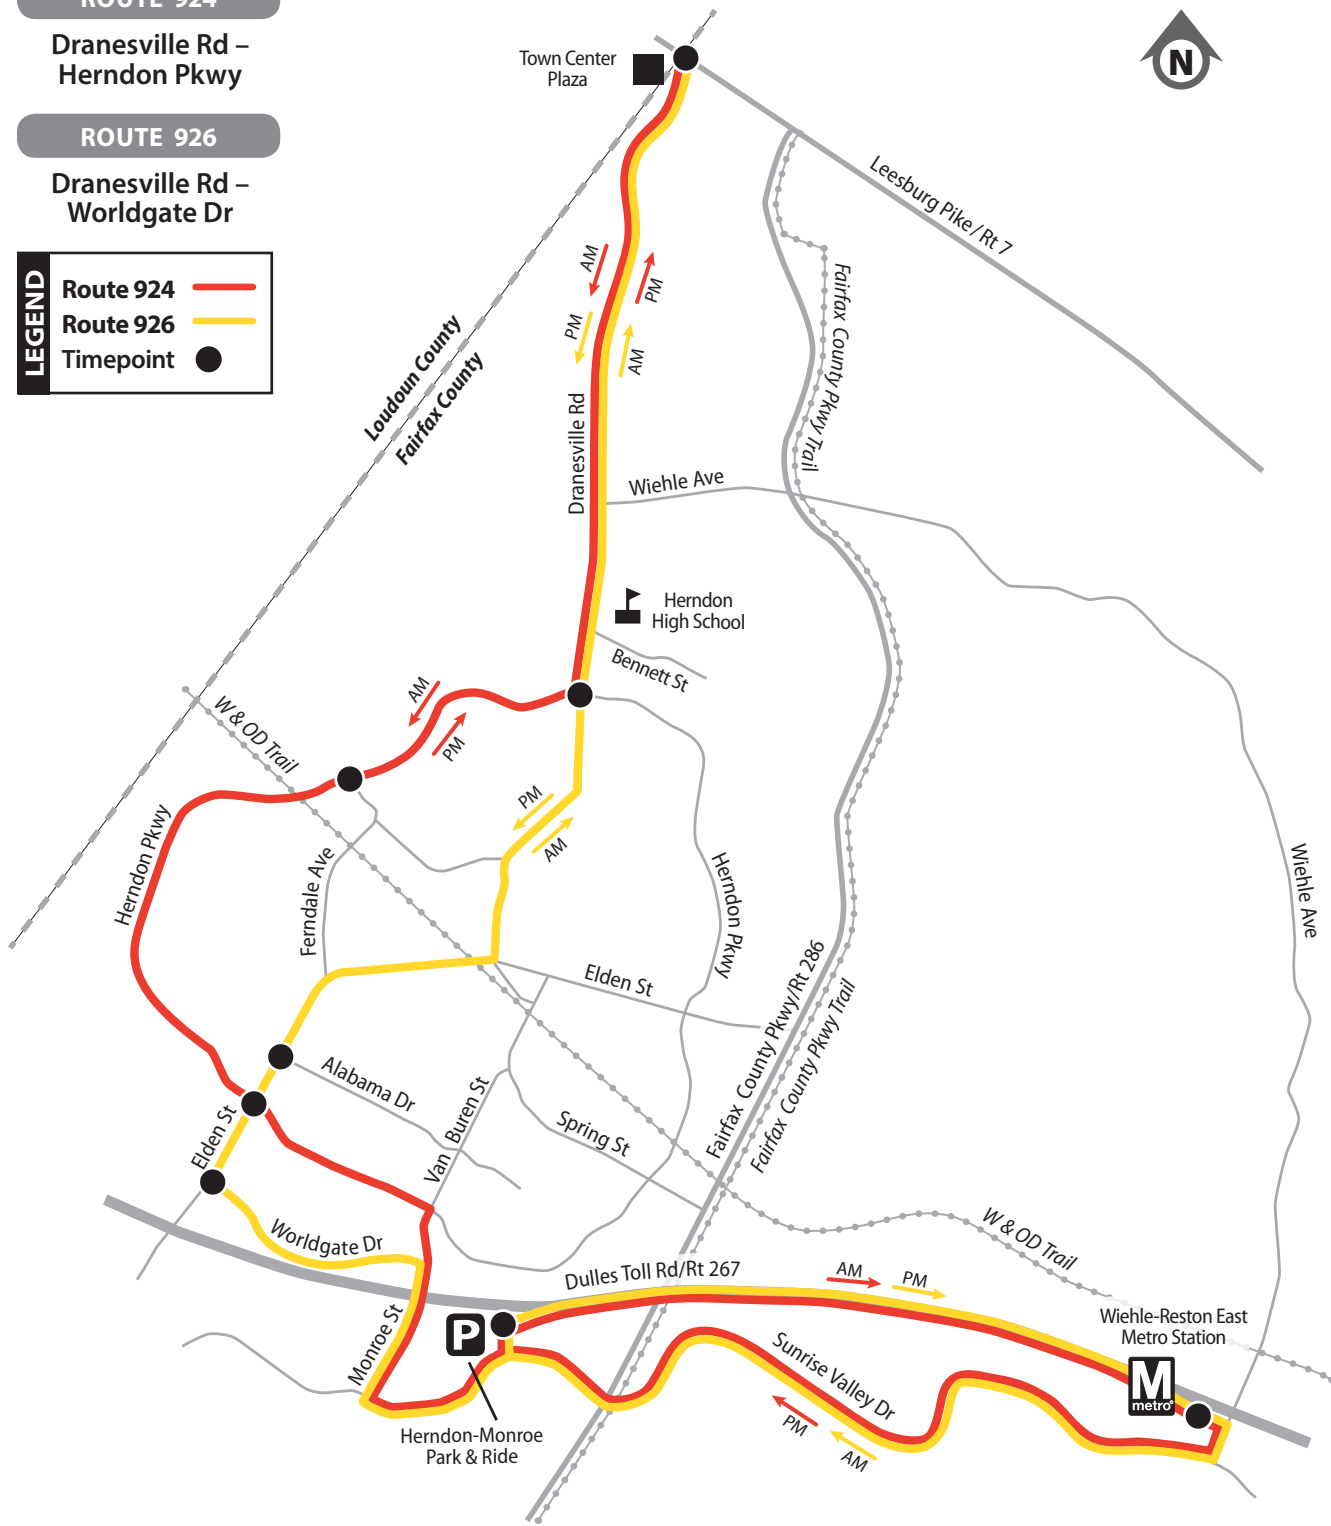

ROUTE 924

**Dranesville Rd –
Herndon Pkwy**

ROUTE 926

**Dranesville Rd –
Worldgate Dr**

LEGEND

Route 924

Route 926

Timepoint

924 · 926

Effective January 19, 2019

Herndon – Dranesville Road

Dranesville Rd • Herndon Pkwy • Elden St •
Worldgate Dr • Herndon-Monroe Park & Ride •
Wiehle-Reston East Metro Station

Weekday Rush Hour Service Only

ROUTE	Dranesville Rd & Leesburg Pike	Dranesville Rd & Herndon Pkwy	Herndon Pkwy & Ferndale Ave	Elden St & Alabama Dr	Herndon Pkwy & Elden St	Worldgate Dr & Elden St	Herndon-Monroe Park & Ride	Wiehle - Reston East Metro Station (South side)
-------	--------------------------------	-------------------------------	-----------------------------	-----------------------	-------------------------	-------------------------	----------------------------	---

ROUTE	Wiehle - Reston East Metro Station (South side)	Herndon-Monroe Park & Ride	Herndon Pkwy & Elden St	Worldgate Dr & Elden St	Herndon Pkwy & Ferndale Ave	Elden St & Alabama Dr	Dranesville Rd & Herndon Pkwy	Dranesville Rd & Leesburg Pike
-------	---	----------------------------	-------------------------	-------------------------	-----------------------------	-----------------------	-------------------------------	--------------------------------