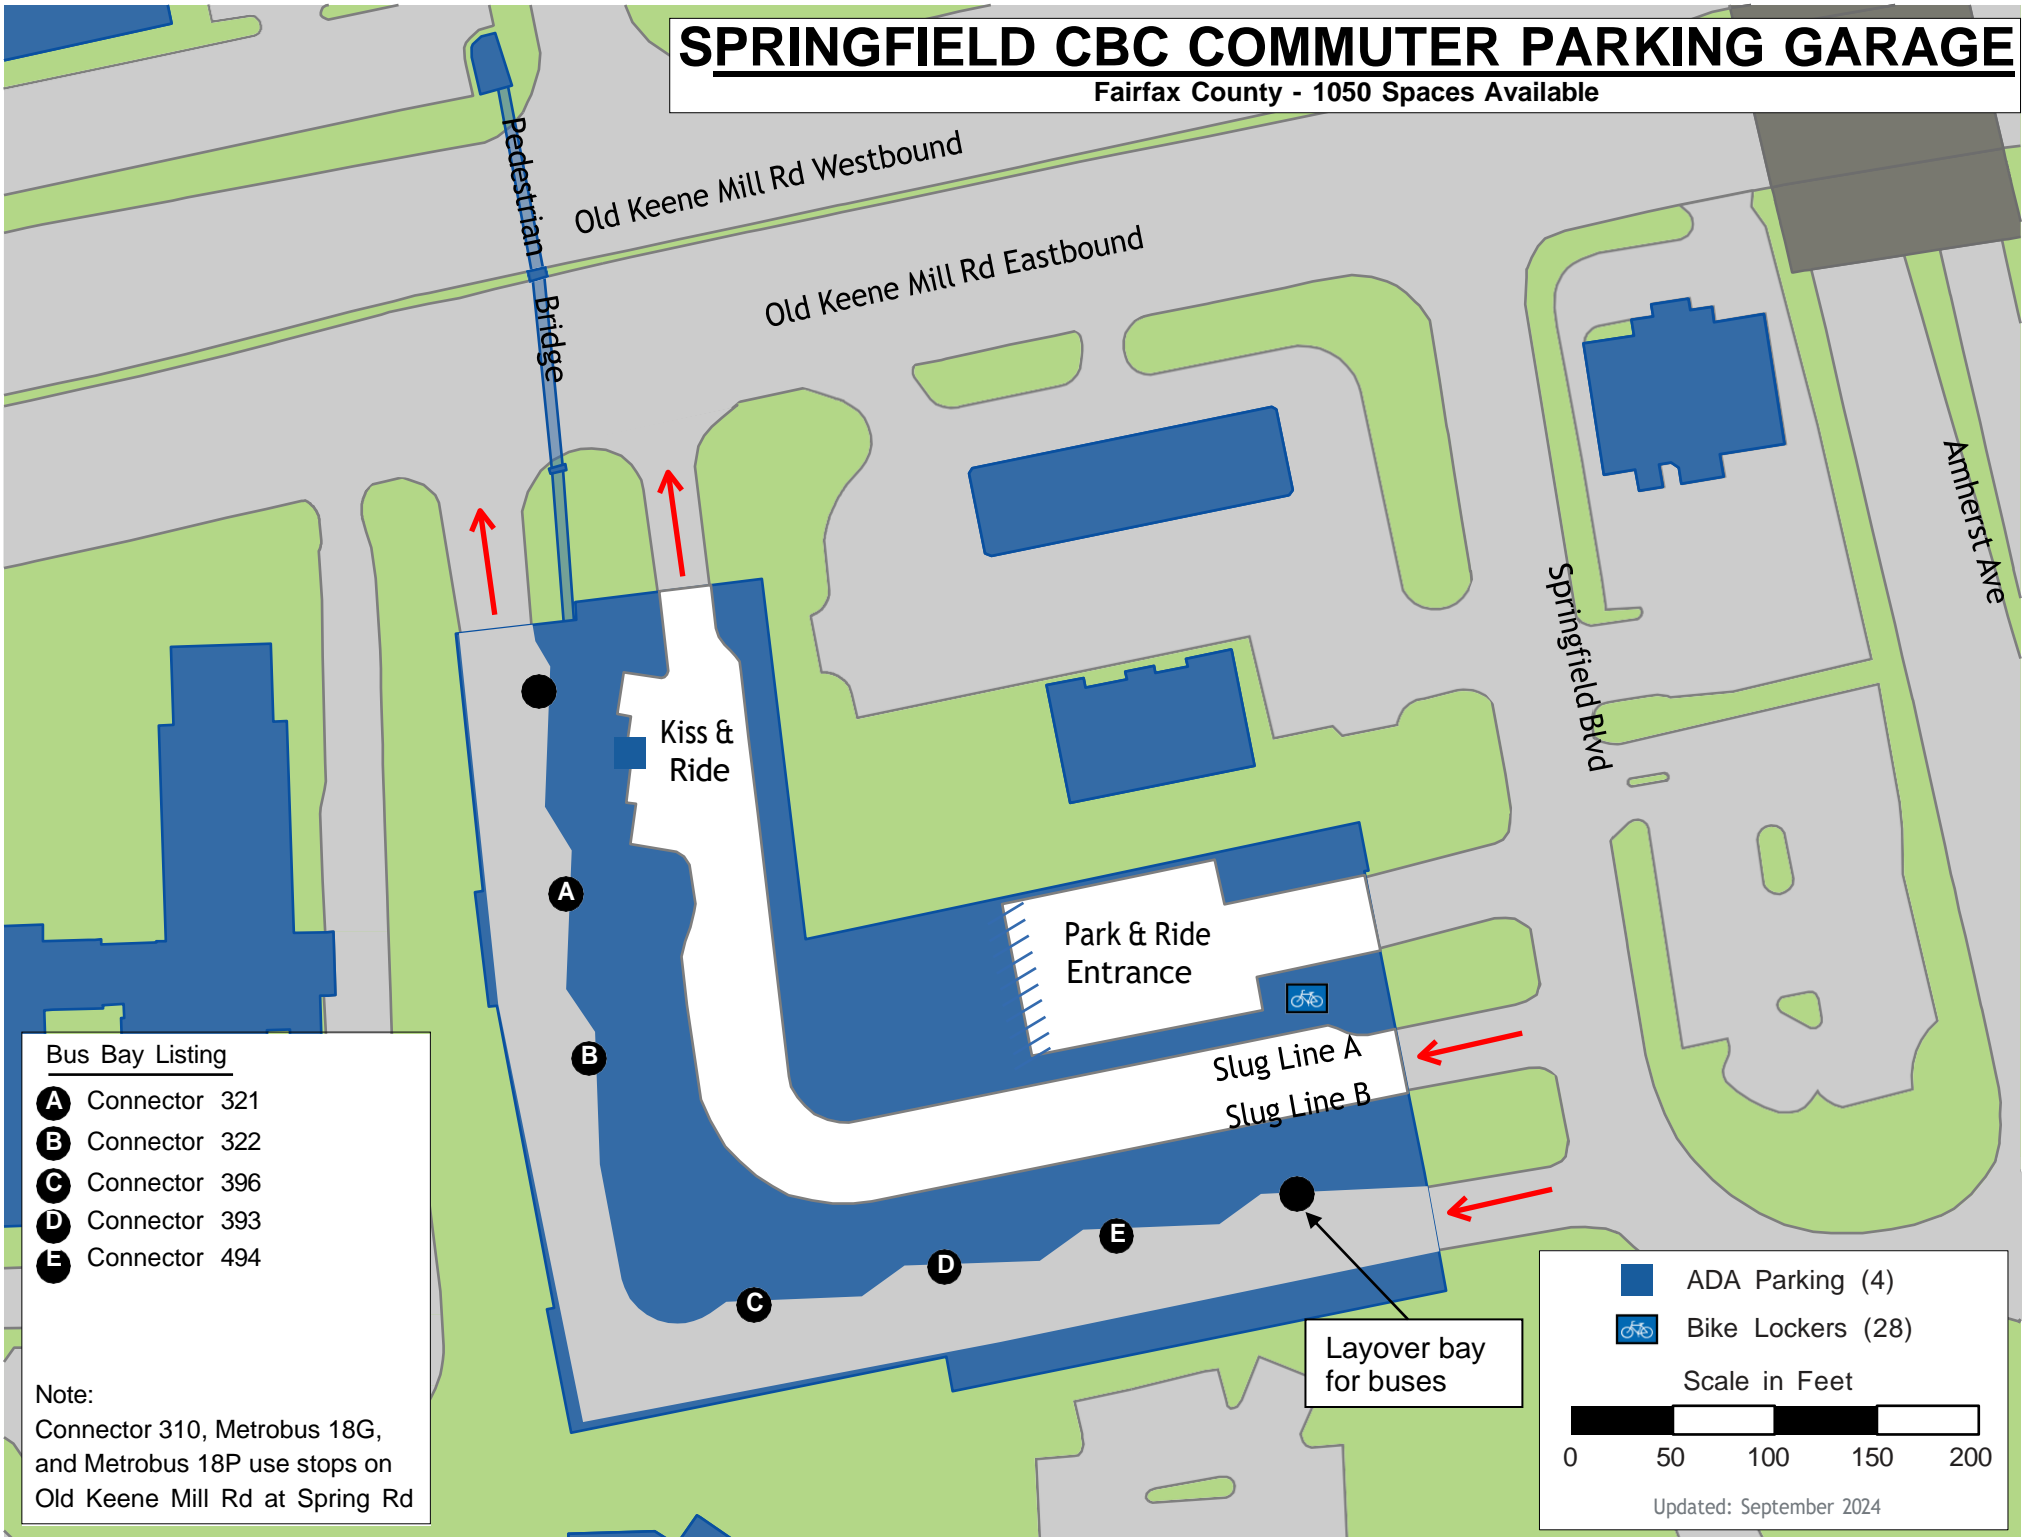

SPRINGFIELD CBC COMMUTER PARKING GARAGE

Fairfax County - 1050 Spaces Available

Bus Bay Listing

- A** Connector 321
- B** Connector 322
- C** Connector 396
- D** Connector 393
- E** Connector 494

Note:
Connector 310, Metrobus 18G,
and Metrobus 18P use stops on
Old Keene Mill Rd at Spring Rd

ADA Parking (4)
Bike Lockers (28)
Scale in Feet
0 50 100 150 200
Updated: September 2024