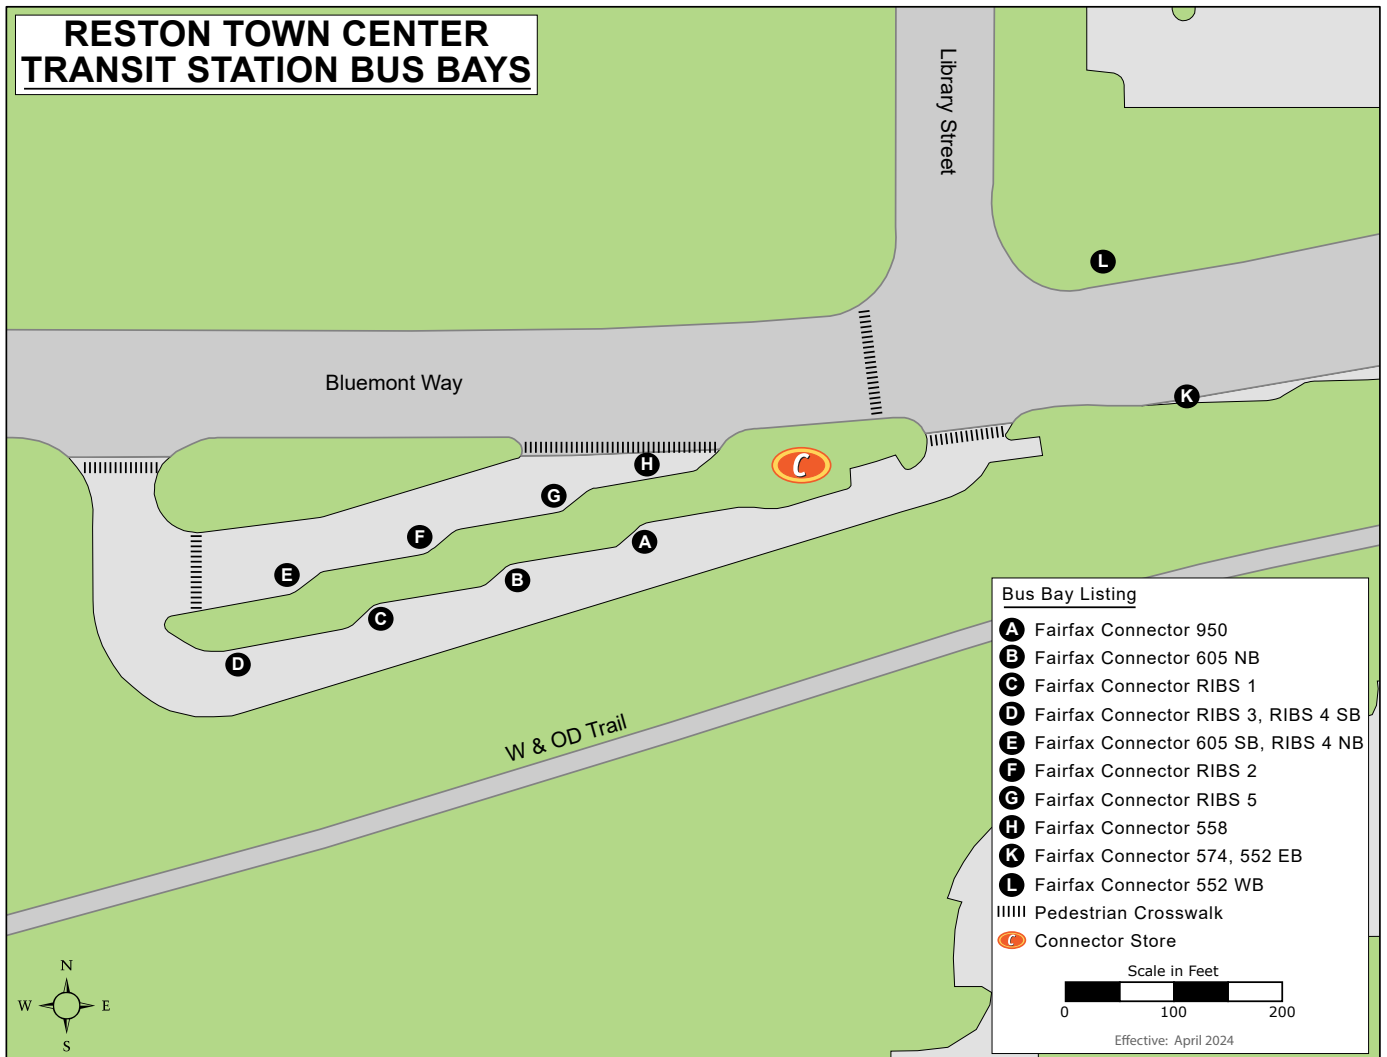

BUS BAYS

McLean

BUS BAYS

Metro Spring Hill

BUS BAYS

Reston Town Center Metrorail Station

Reston Town Center Transit Station

BUS BAYS

Tysons

Tysons West*Park Transit Station