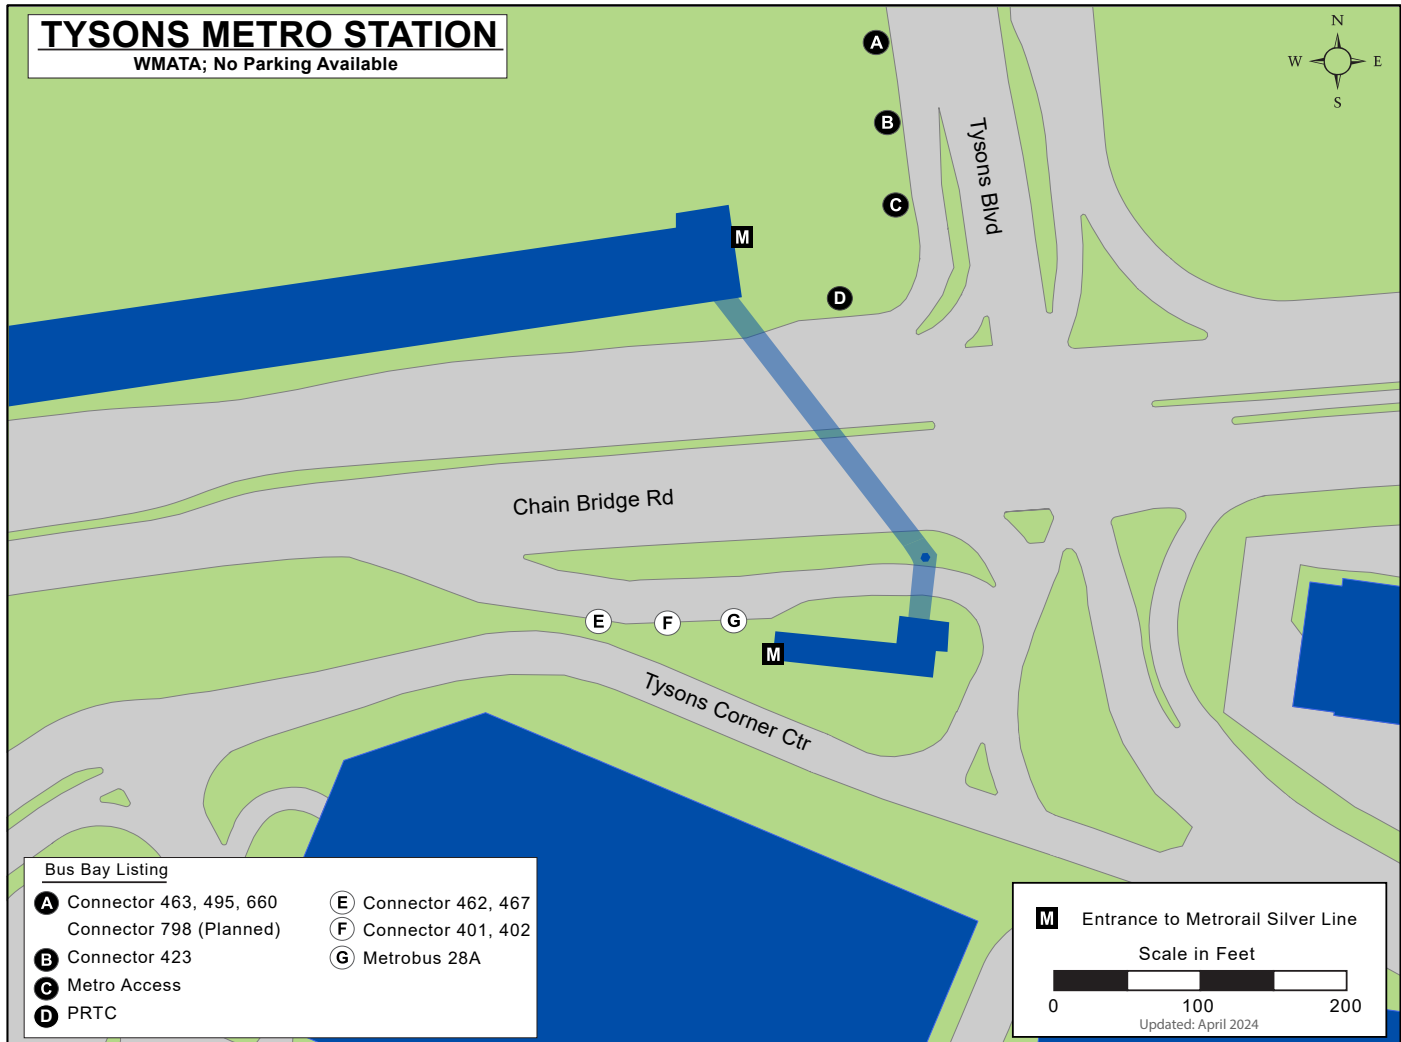

BUS BAYS

McLean

BUS BAYS

Metro Spring Hill

BUS BAYS

Reston Town Center Metrorail Station

Reston Town Center Transit Station

BUS BAYS

Tysons

Tysons West*Park Transit Station