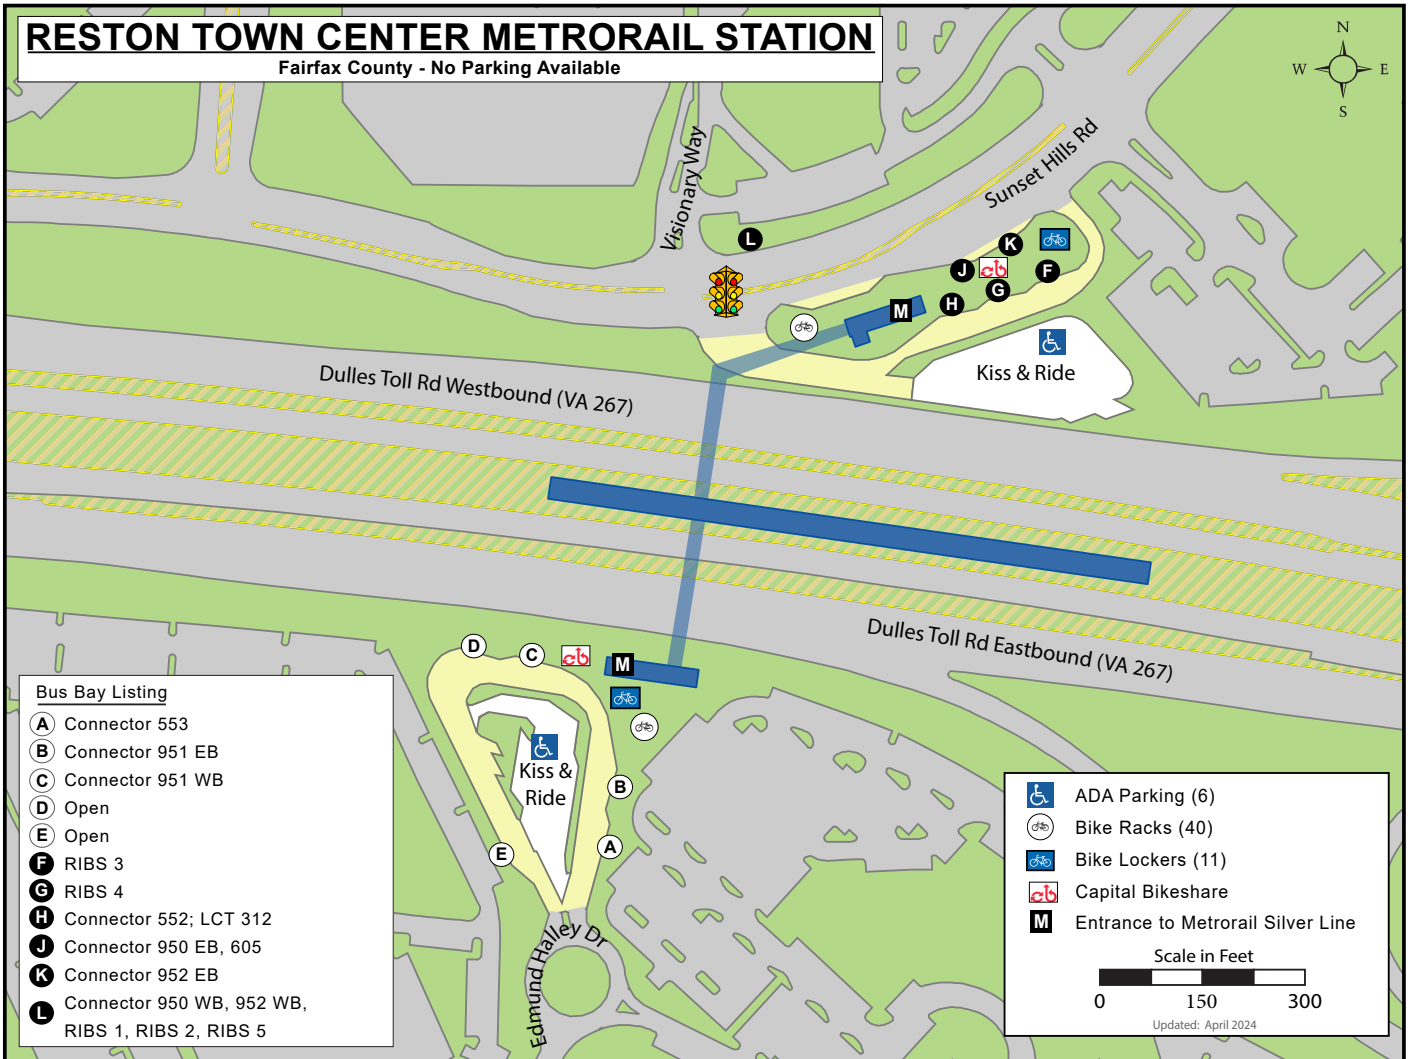

BUS BAYS

McLean

BUS BAYS

Metro Spring Hill

BUS BAYS

Reston Town Center Metrorail Station

Reston Town Center Transit Station

BUS BAYS

Tysons

Tysons West*Park Transit Station