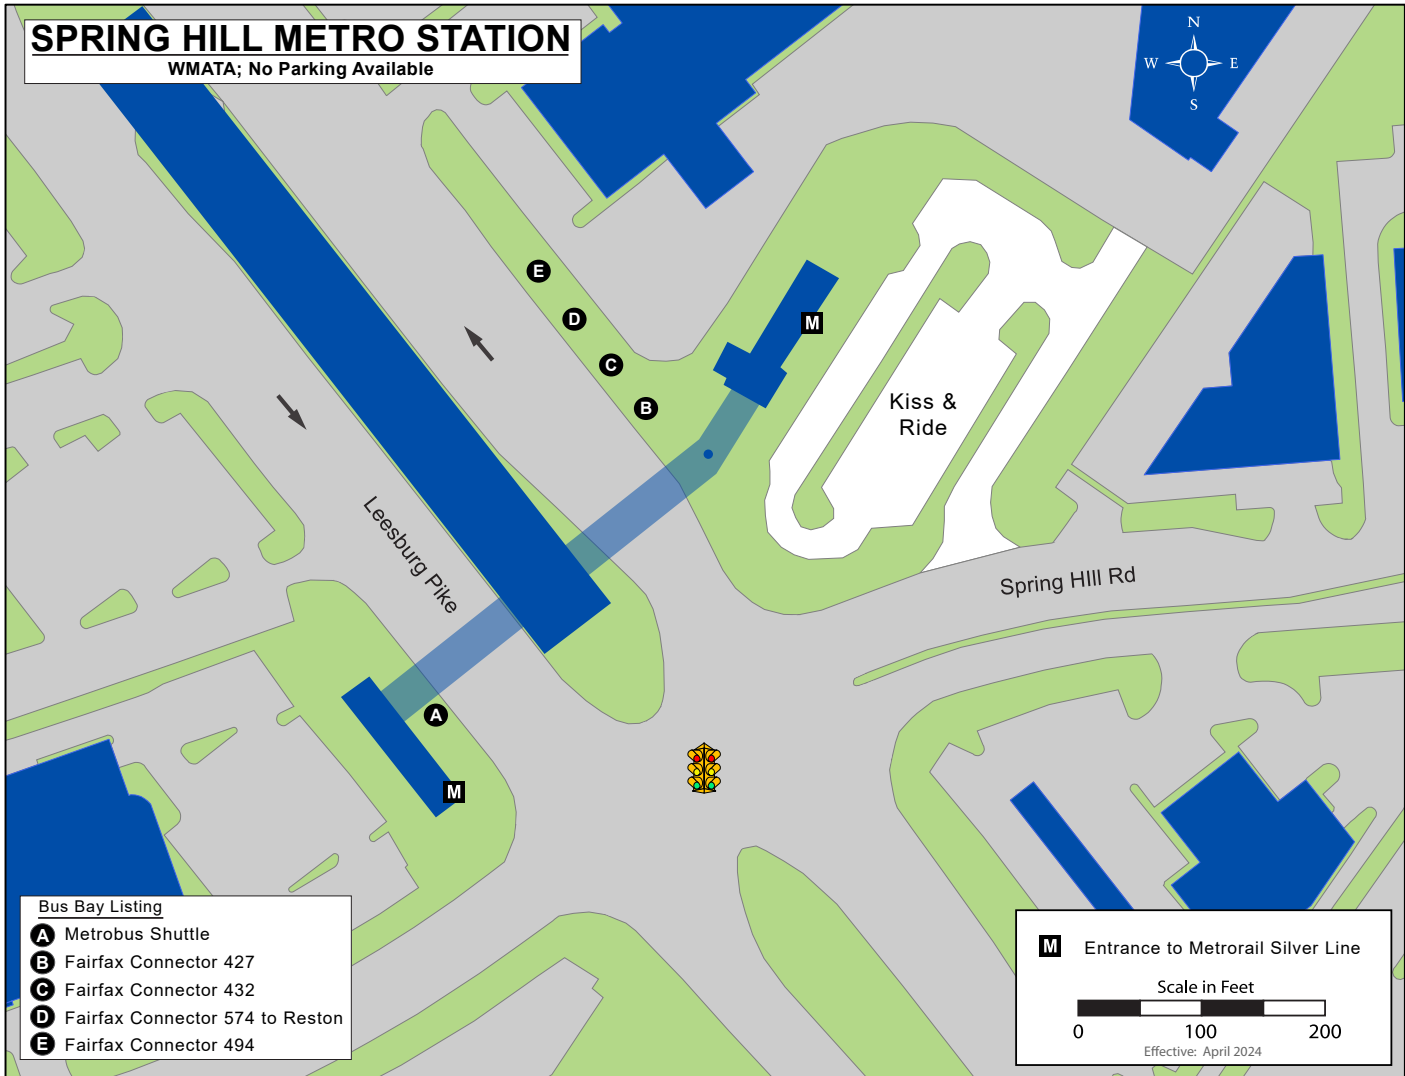

BUS BAYS

McLean

BUS BAYS

Metro Spring Hill

BUS BAYS

Reston Town Center Metrorail Station

Reston Town Center Transit Station

BUS BAYS

Tysons

Tysons West*Park Transit Station