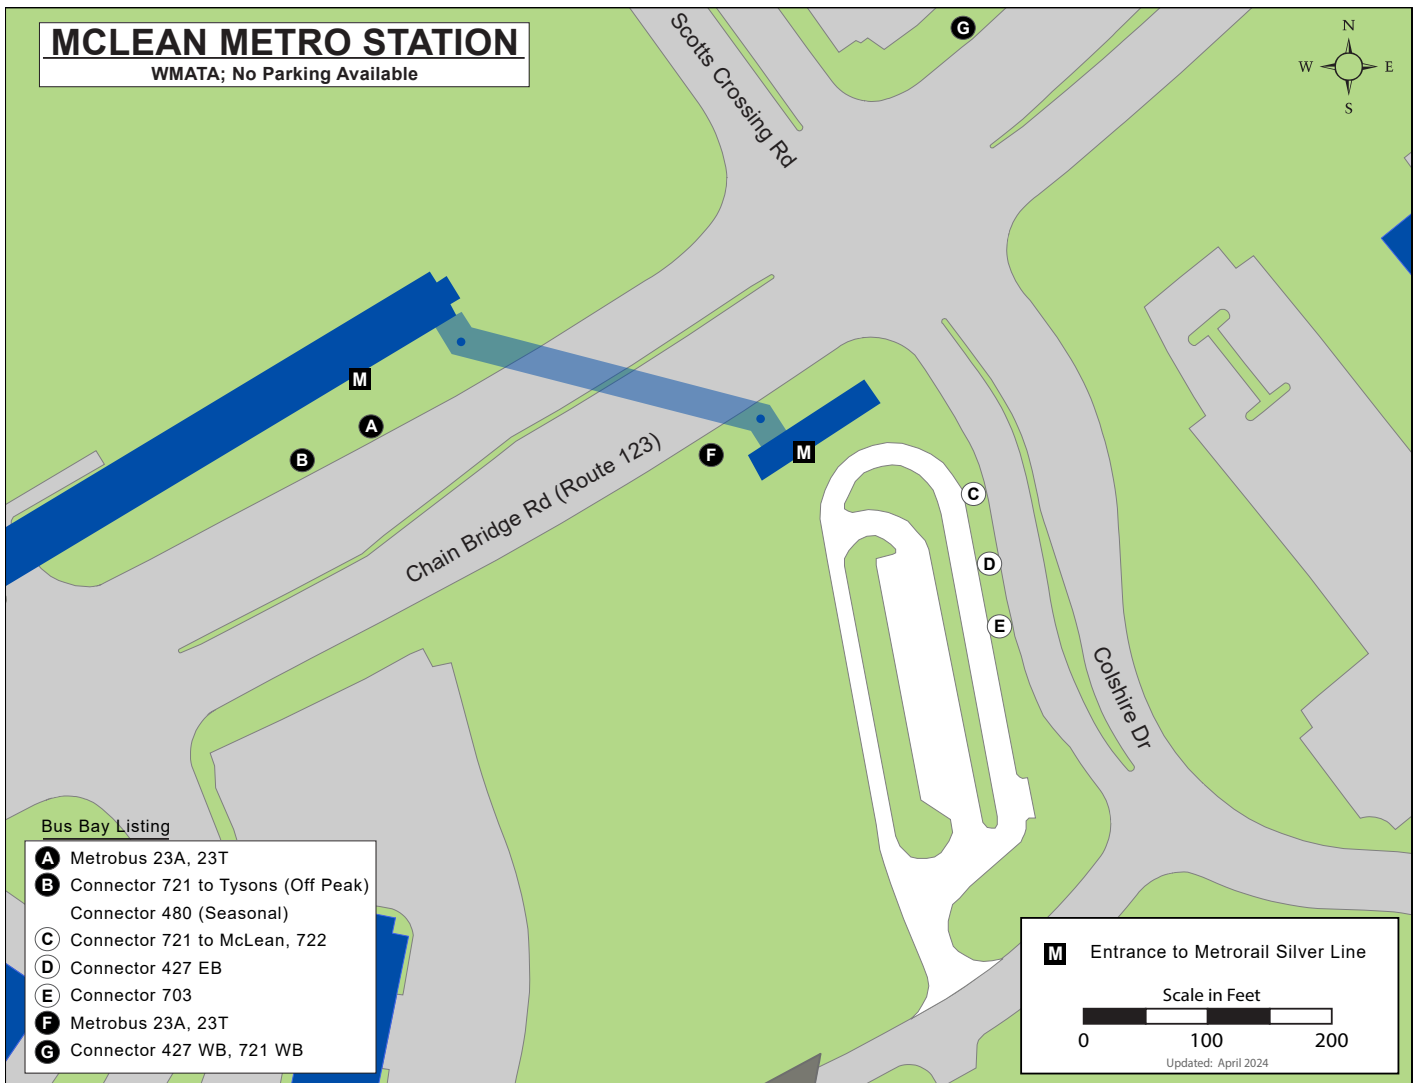

BUS BAYS

McLean

BUS BAYS

Metro Spring Hill

BUS BAYS

Reston Town Center Metrorail Station

Reston Town Center Transit Station

BUS BAYS

Tysons

Tysons West*Park Transit Station