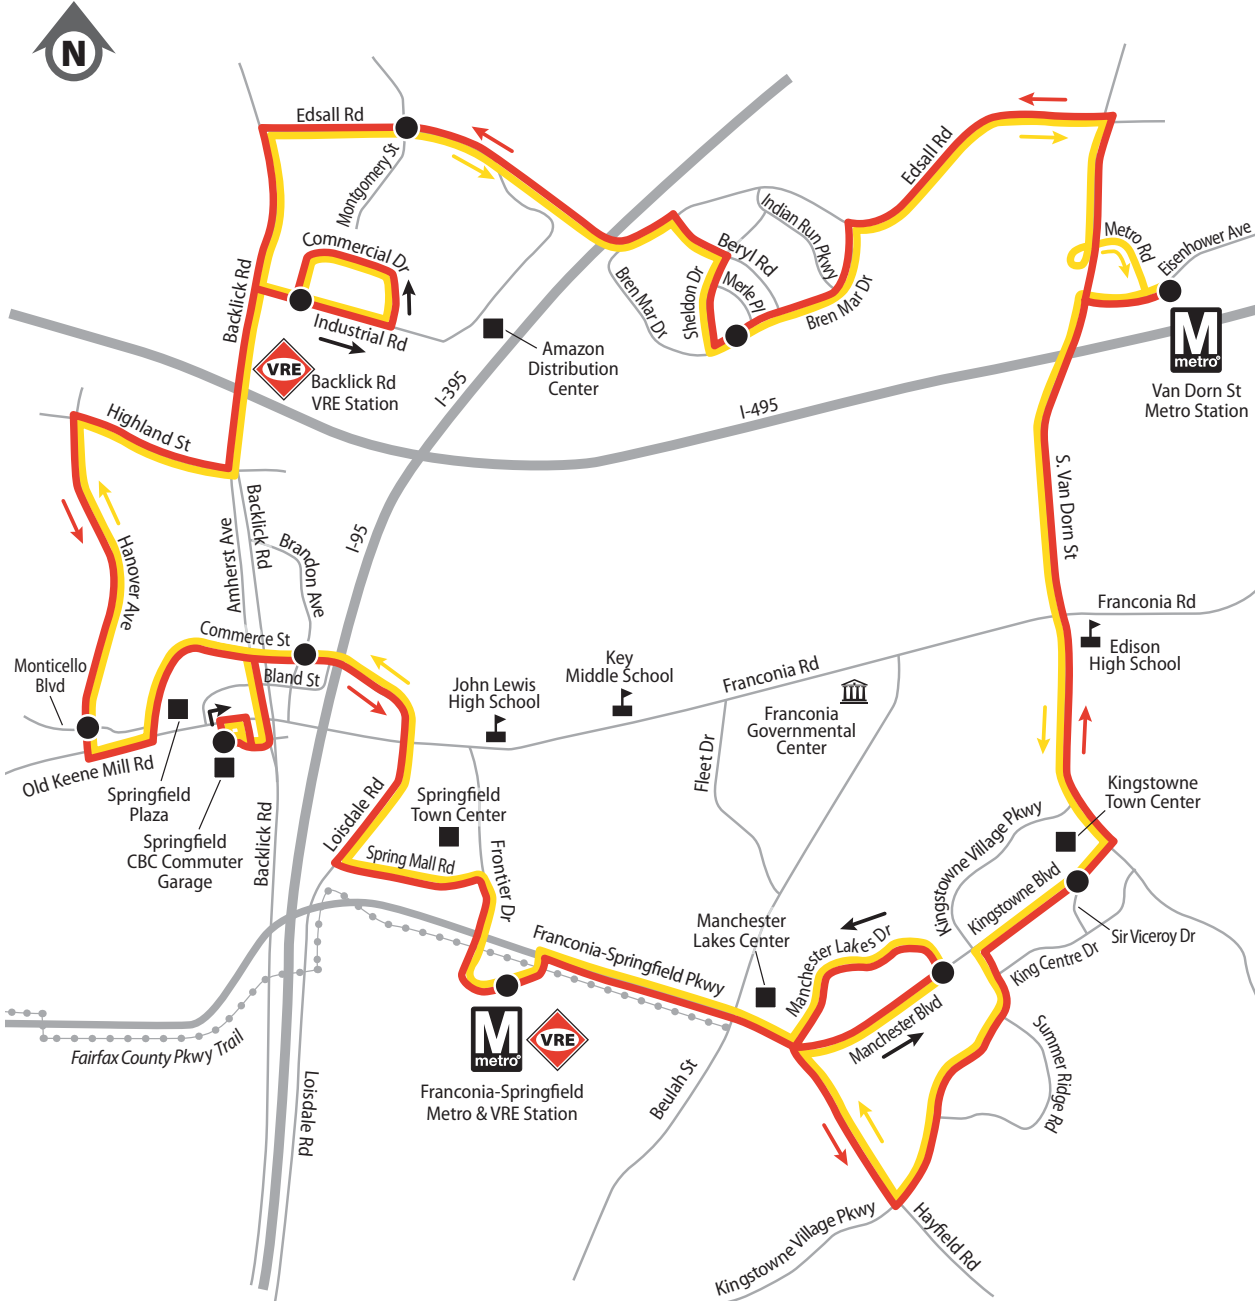

LEGEND

- Route 321** Counter-Clockwise Loop
- Route 322** Clockwise Loop
- Timepoint • Punto de tiempo**

How to Use the Timetable

- Use the map to find the stops closest to where you will get on and off the bus.
- Select the schedule (Weekday, Saturday, Sunday) for when you will travel. Along the top of the schedule, find the stop at or nearest to the point where you will get on the bus. Follow that column down to the time you want to leave.
- Use the same method to find the times the bus is scheduled to arrive at the stop where you will get off the bus.
- If the bus stop is not listed, use the time shown for the bus stop before it as the time to wait at the stop.