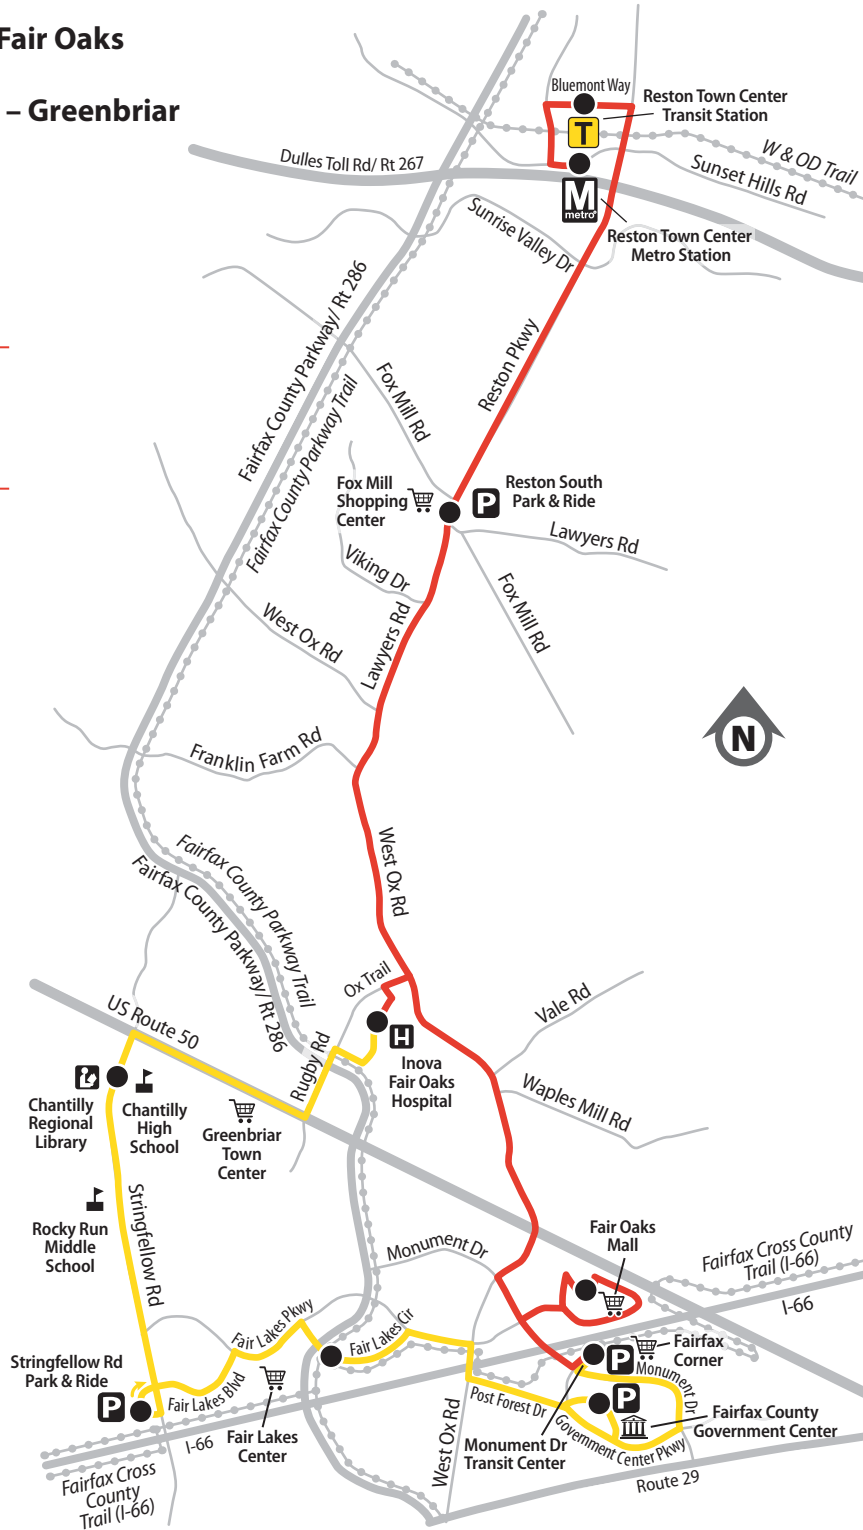

ROUTE 605 Reston – Fair Oaks

ROUTE 615 Fair Oaks – Greenbriar

● Timepoint • Punto de tiempo

SERVICE NOTES

- For travel between Routes 605 and 615 please remain on the bus to travel across Monument Drive Transit Center.

NOTAS DE SERVICIO

- Para viajar entre las rutas 605 y 615, permanezca en el autobús para cruzar Monument Drive Transit Center.

How to Use the Timetable

- Use the map to find the stops closest to where you will get on and off the bus.
- Select the schedule (Weekday, Saturday, Sunday) for when you will travel. Along the top of the schedule, find the stop at or nearest to the point where you will get on the bus. Follow that column down to the time you want to leave.
- Use the same method to find the times the bus is scheduled to arrive at the stop where you will get off the bus.
- If the bus stop is not listed, use the time shown for the bus stop before it as the time to wait at the stop.

- Reston Town Center Transit Station
- Reston Town Center Metro Station
- Inova Fair Oaks Hospital
- Fairfax County Government Center
- Monument Drive Transit Center
- Fair Oaks Mall
- Fair Lakes
- Greenbriar Center

Saturday • Sábado
Southbound • Dirección sur

Route Number • Número de ruta	Reston Town Center Metro Station	Reston Town Center Transit Station	Reston Pkwy & Fox Mill Rd	Inova Fair Oaks Hospital	Fair Oaks Mall	Monument Drive Transit Center
--------------------------------------	---	---	--------------------------------------	---------------------------------	-----------------------	--------------------------------------