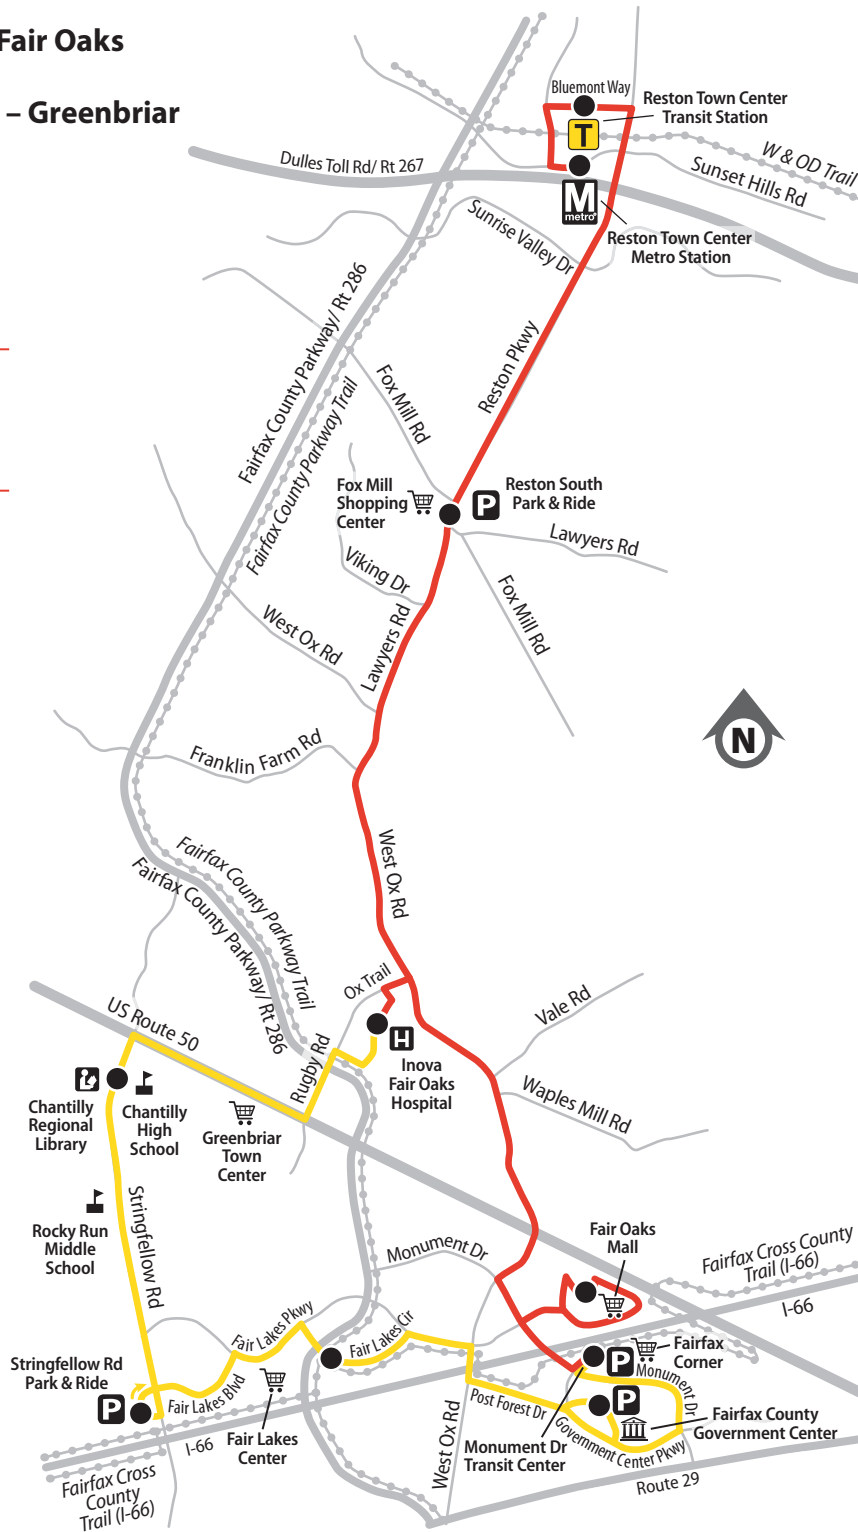

## ROUTE 615 Fair Oaks – Greenbriar

● Timepoint • Punto de tiempo

### SERVICE NOTES

- For travel between Routes 605 and 615 please remain on the bus to travel across Monument Drive Transit Center.

### NOTAS DE SERVICIO

- Para viajar entre las rutas 605 y 615, permanezca en el autobús para cruzar Monument Drive Transit Center.

**Monday through Friday • Lunes a Viernes**  
**Southbound • Dirección sur**

<b>Route Number • Número de ruta</b>	<b>M</b> Reston Town Center Metro Station	<b>T</b> Reston Town Center Transit Station	Reston Pkwy & Fox Mill Rd	<b>H</b> Inova Fair Oaks Hospital	Fair Oaks Mall	<b>P</b> Monument Drive Transit Center
--------------------------------------	--	--	---------------------------	--------------------------------------	----------------	---