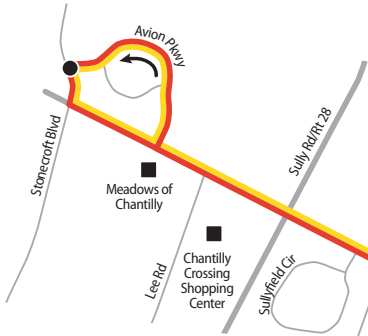

671-672_0424

ROUTE 671

Chantilly – Inova Fairfax – Dunn Loring

ROUTE 672

Chantilly – Dunn Loring

● Timepoint • Punto de tiempo

SERVICE NOTE • NOTA DE SERVICIO

Limited-stop service Eastbound / Servicio de paradas limitadas en dirección este:

- Route 50 at Airline Pkwy
- Route 50 at Walney Rd
- Route 50 at Elmwood St
- Route 50 at Chantilly Rd
- Route 50 at Galesbury Ln
- Route 50 at Stringfellow Rd
- Route 50 at Majestic Lane
- Route 50 at Fair Ridge Dr

Limited-stop service Westbound / Servicio de paradas limitadas en dirección oeste:

- Route 50 at Fair Ridge Dr
- Route 50 at Highland Oaks Dr
- Route 50 at Stringfellow Dr
- Route 50 at Galesbury Ln
- Route 50 at Chantilly Rd
- Route 50 at Elmwood St
- Route 50 at Centreview Dr
- Route 50 at Avion Pkwy

Sunday • Domingo
Eastbound • Dirección este

Route Number • Número de ruta	Avion Pkwy & Stonecroft Blvd	Route 50 & Majestic Ln	Route 50 & Fair Ridge Dr	Monument Dr Transit Center 	Vienna Metro Station 	Dunn Loring Metro Station 
☀ AM Service • Servicio de AM						
672	7:15	7:25	7:28	7:33	7:43	7:54
672	7:45	7:55	7:58	8:03	8:13	8:24
672	8:15	8:25	8:28	8:33	8:43	8:54
672	8:45	8:55	8:58	9:03	9:13	9:24
672	9:15	9:25	9:28	9:33	9:43	9:54
672	9:45	9:55	9:58	10:03	10:13	10:24
672	10:15	10:25	10:28	10:33	10:43	10:54
672	10:45	10:55	10:58	11:03	11:13	11:24
672	11:15	11:25	11:28	11:33	11:43	11:54
672	11:45	11:55	11:58	12:03PM	12:13PM	12:24PM