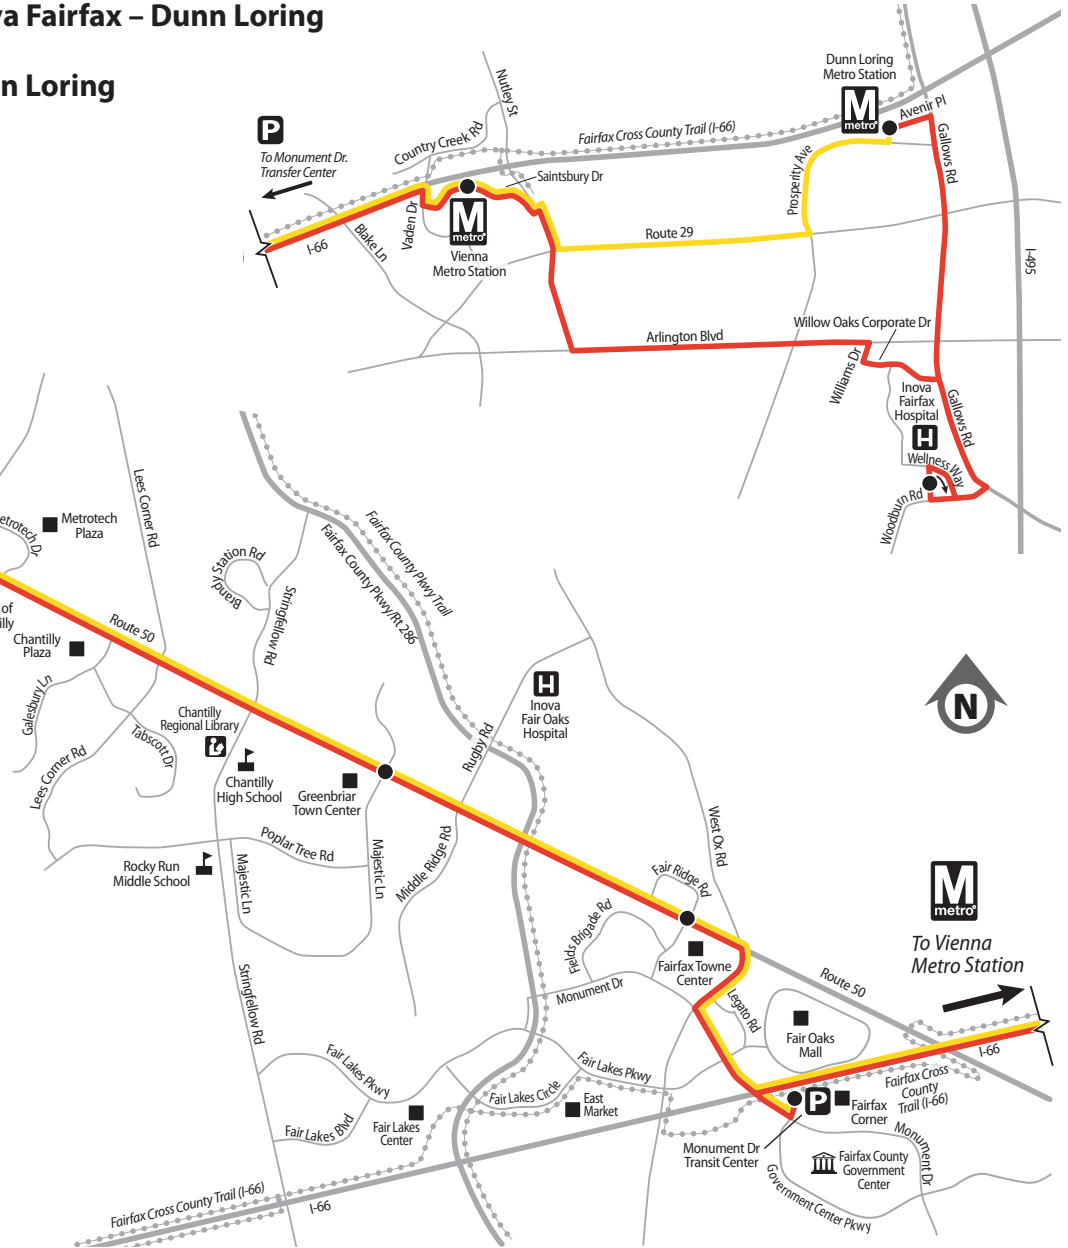

- Route 50 at Airline Pkwy
- Route 50 at Walney Rd
- Route 50 at Elmwood St
- Route 50 at Chantilly Rd
- Route 50 at Galesbury Ln
- Route 50 at Stringfellow Rd
- Route 50 at Majestic Lane
- Route 50 at Fair Ridge Dr

Limited-stop service Westbound / Servicio de paradas limitadas en dirección oeste:

- Route 50 at Fair Ridge Dr
- Route 50 at Highland Oaks Dr
- Route 50 at Stringfellow Dr
- Route 50 at Galesbury Ln
- Route 50 at Chantilly Rd
- Route 50 at Elmwood St
- Route 50 at Centreview Dr
- Route 50 at Avion Pkwy

Monday through Friday • Lunes a Viernes
Eastbound • Dirección este

Route Number • Número de ruta	Avion Pkwy & Stonecroft Blvd	Route 50 & Majestic Ln	Route 50 & Fair Ridge Dr	Monument Dr Transit Center	Vienna Metro Station	Inova Fairfax Hospital	Dunn Loring Metro Station
☀ AM Service • Servicio de AM							
671	5:20	5:30	5:33	5:38	5:51	6:08	6:19
671	6:00	6:10	6:13	6:18	6:31	6:48	6:59
671	6:30	6:40	6:43	6:48	7:01	7:18	7:29
671	7:00	7:10	7:13	7:18	7:31	7:48	7:59
671	7:30	7:40	7:43	7:48	8:01	8:18	8:29
671	8:00	8:10	8:13	8:18	8:31	8:48	8:59
671	8:30	8:40	8:43	8:48	9:01	9:18	9:29
671	9:00	9:10	9:13	9:18	9:31	9:48	9:59
672	9:15	9:25	9:28	9:33	9:43	—	9:54
672	9:45	9:55	9:58	10:03	10:13	—	10:24
672	10:15	10:25	10:28	10:33	10:43	—	10:54
672	10:45	10:55	10:58	11:03	11:13	—	11:24
672	11:15	11:25	11:28	11:33	11:43	—	11:54
672	11:45	11:55	11:58	12:03PM	12:13PM	—	12:24PM