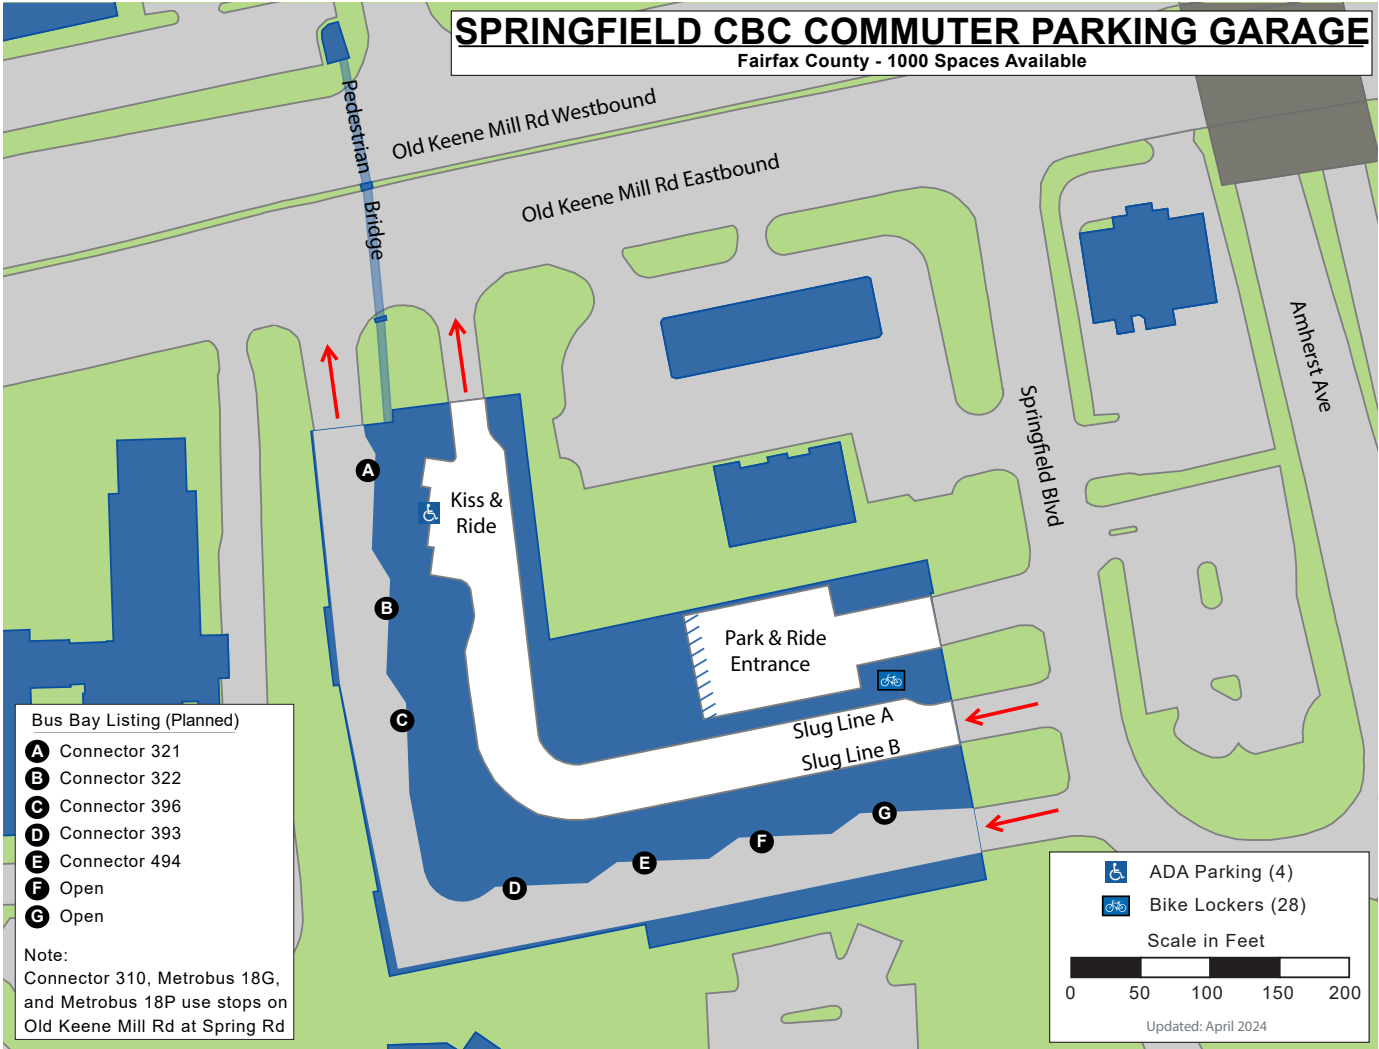

 ADA Parking (4)

Scale in Feet

Updated: April 2024

PARK & RIDE

Poplar Tree Park

PARK & RIDE

Reston South

PARK & RIDE

Springfield Garage

PARK & RIDE

Stringfellow Road

PARK & RIDE

Sully Station