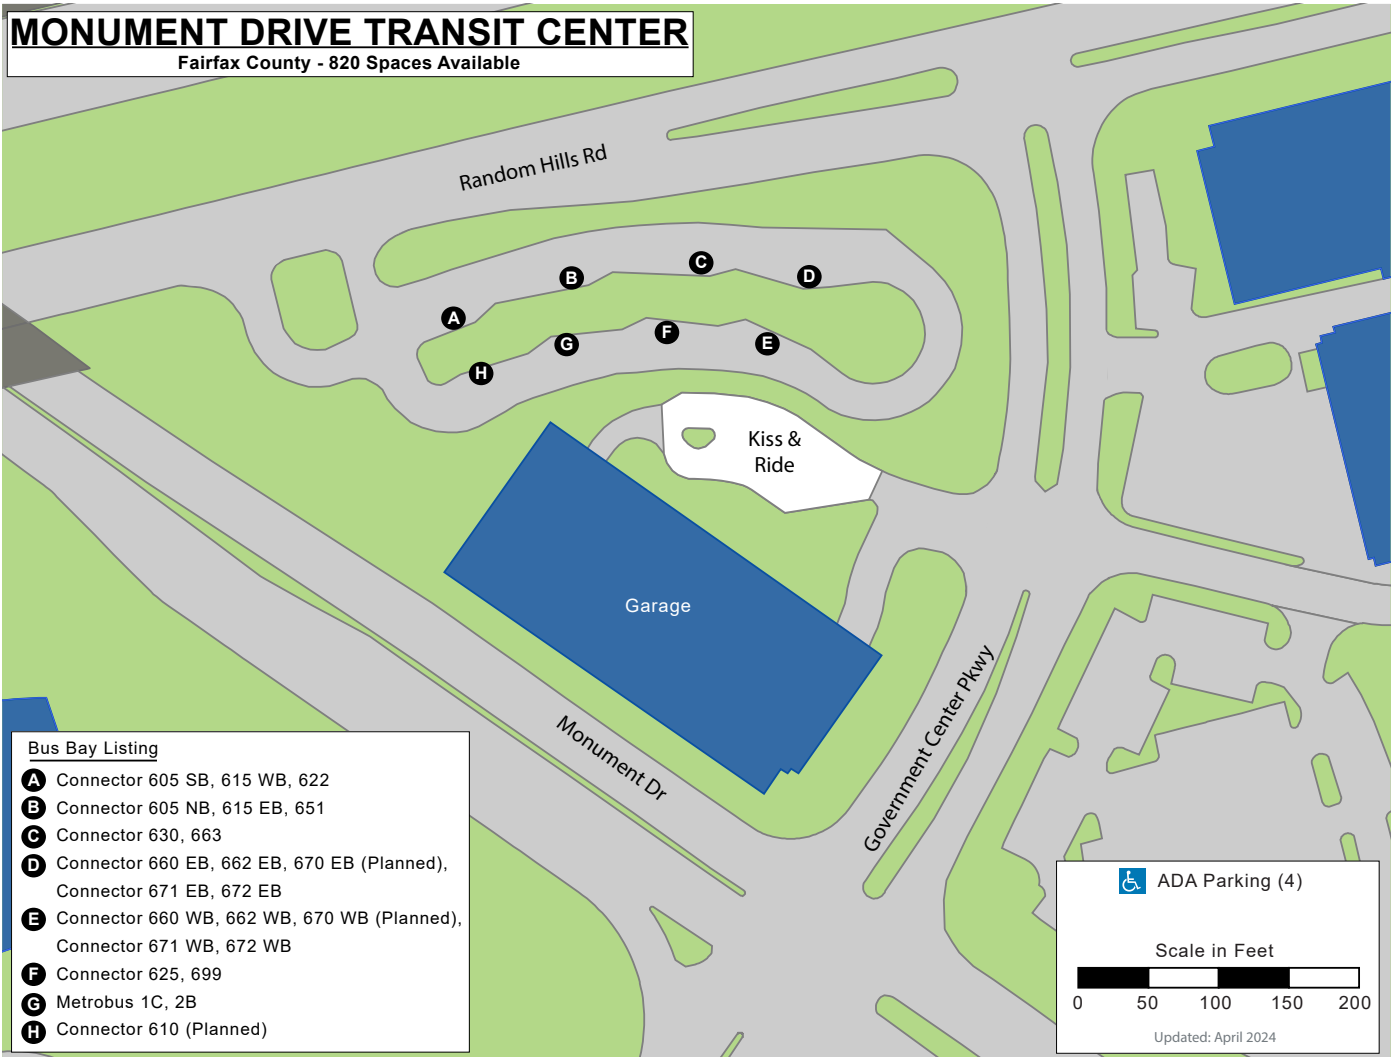

PARK & RIDE

Metro Dunn Loring

PARK & RIDE

Metro Vienna

PARK & RIDE

Monument Drive

MONUMENT DRIVE TRANSIT CENTER

Fairfax County - 820 Spaces Available

 ADA Parking (4)

Scale in Feet

Updated: April 2024

PARK & RIDE

Poplar Tree Park

PARK & RIDE

Reston South

PARK & RIDE

Springfield Garage

PARK & RIDE

Stringfellow Road

PARK & RIDE

Sully Station