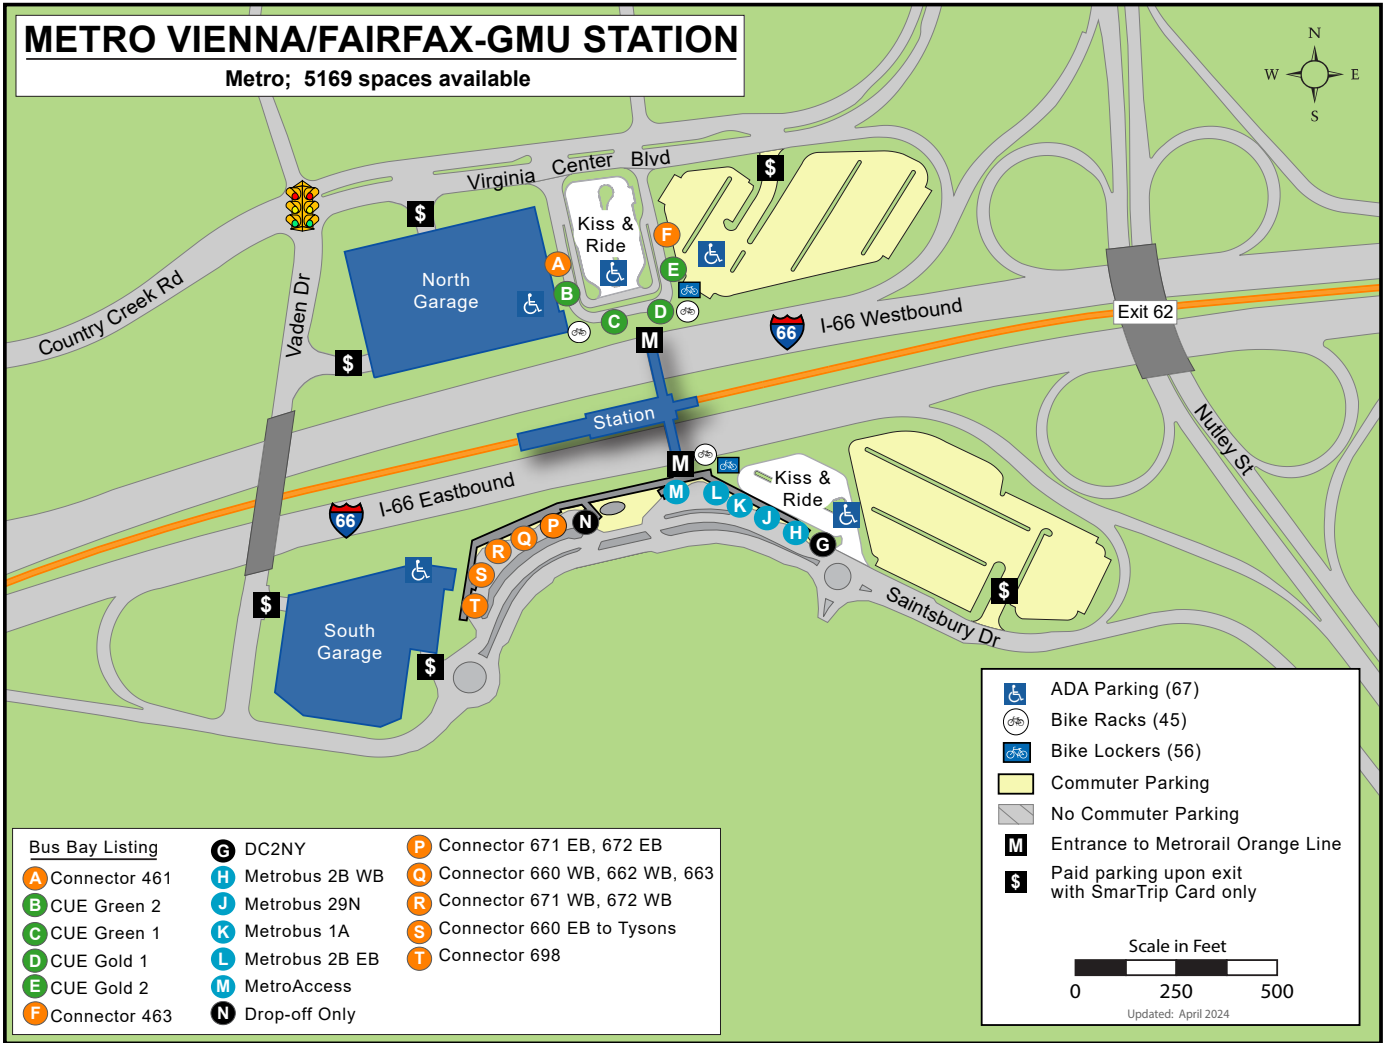

PARK & RIDE

Backlick North

PARK & RIDE

Centreville

PARK & RIDE

Centreville United Methodist Church

PARK & RIDE

Greenbriar Park

PARK & RIDE

Metro Dunn Loring

PARK & RIDE

Metro Vienna

PARK & RIDE

Monument Drive

MONUMENT DRIVE TRANSIT CENTER

Fairfax County - 820 Spaces Available

 ADA Parking (4)

Scale in Feet

Updated: April 2024

PARK & RIDE

Poplar Tree Park

PARK & RIDE

Reston South

PARK & RIDE

Springfield Garage

PARK & RIDE

Stringfellow Road

PARK & RIDE

Sully Station