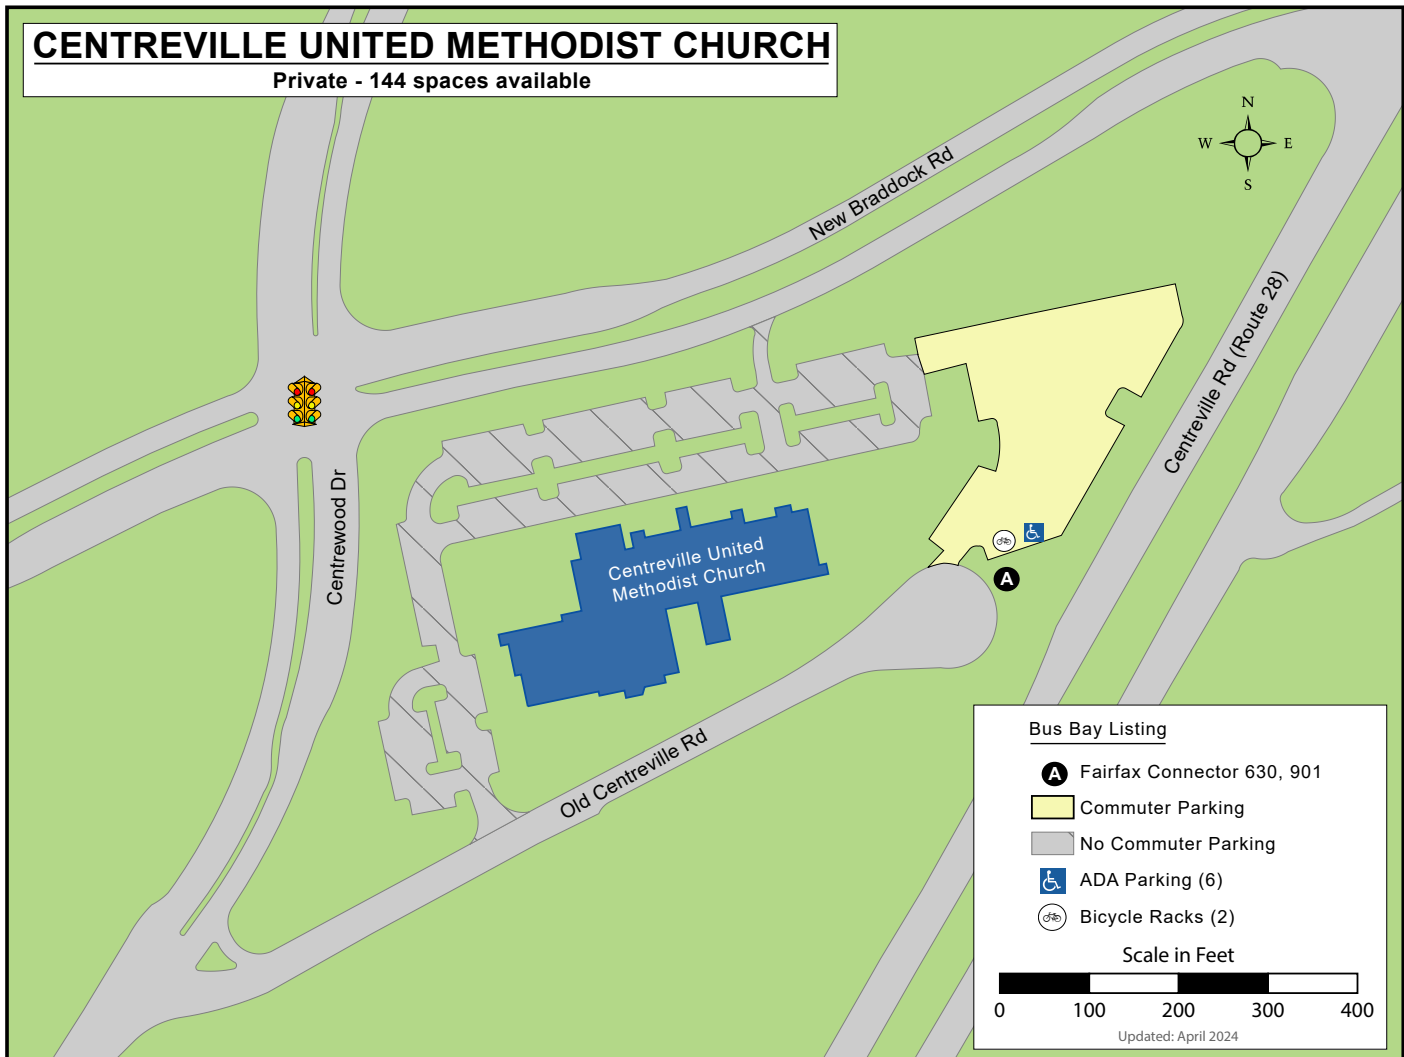

PARK & RIDE

Backlick North

PARK & RIDE

Centreville

PARK & RIDE

Centreville United Methodist Church

PARK & RIDE

Greenbriar Park

PARK & RIDE

Metro Dunn Loring

PARK & RIDE

Metro Vienna

PARK & RIDE

Monument Drive

MONUMENT DRIVE TRANSIT CENTER

Fairfax County - 820 Spaces Available

 ADA Parking (4)

Scale in Feet

Updated: April 2024

PARK & RIDE

Poplar Tree Park

PARK & RIDE

Reston South

PARK & RIDE

Springfield Garage

PARK & RIDE

Stringfellow Road

PARK & RIDE

Sully Station