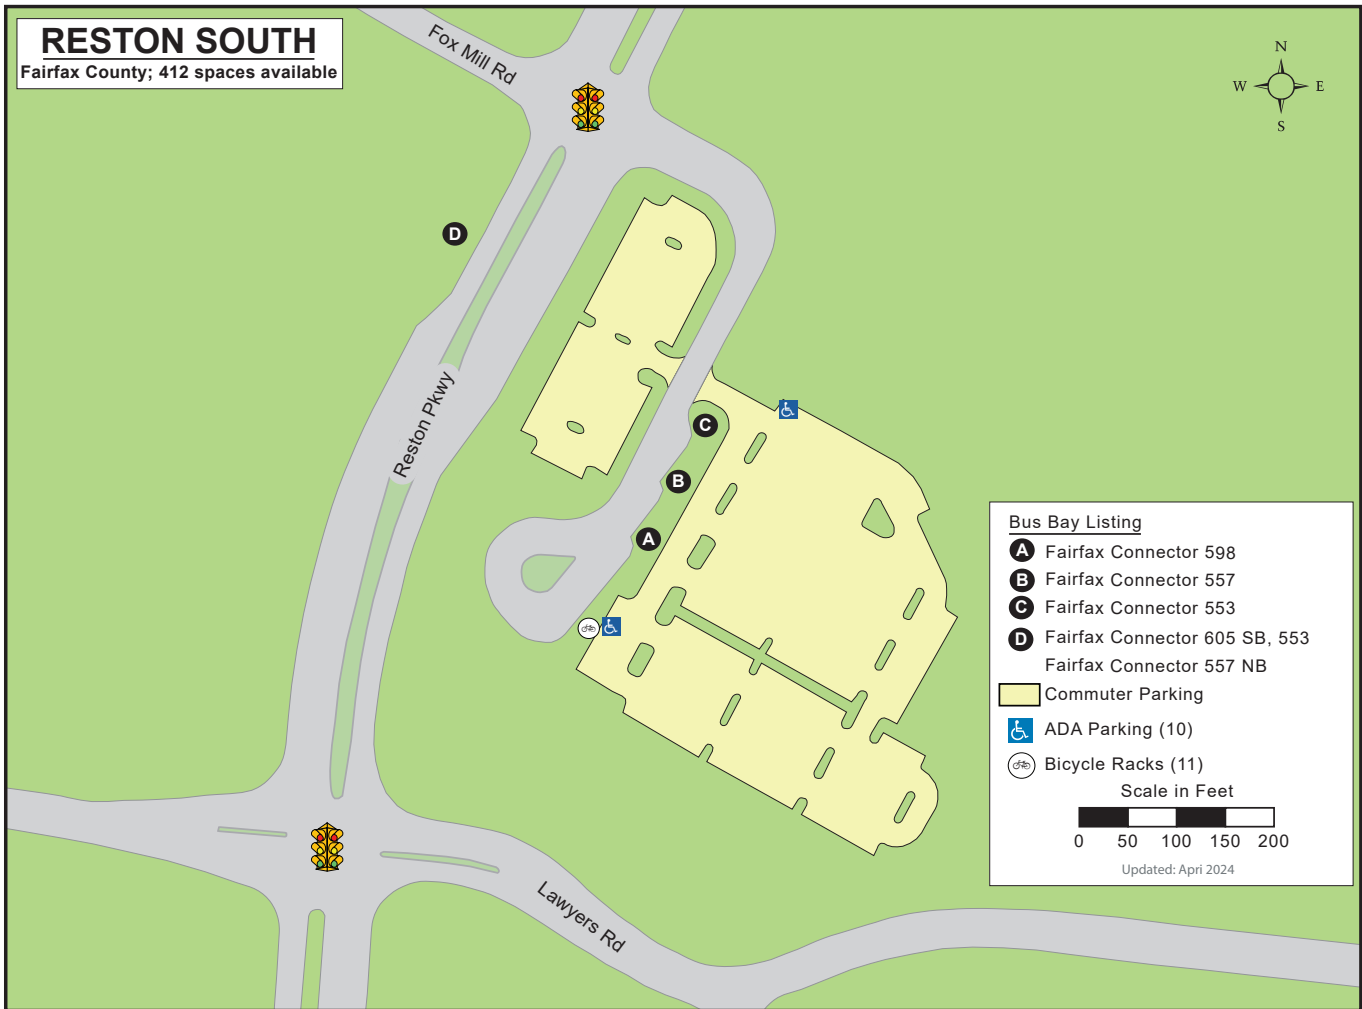

 ADA Parking (4)

Scale in Feet

Updated: April 2024

PARK & RIDE

Poplar Tree Park

PARK & RIDE

Reston South

PARK & RIDE

Springfield Garage

PARK & RIDE

Stringfellow Road

PARK & RIDE

Sully Station