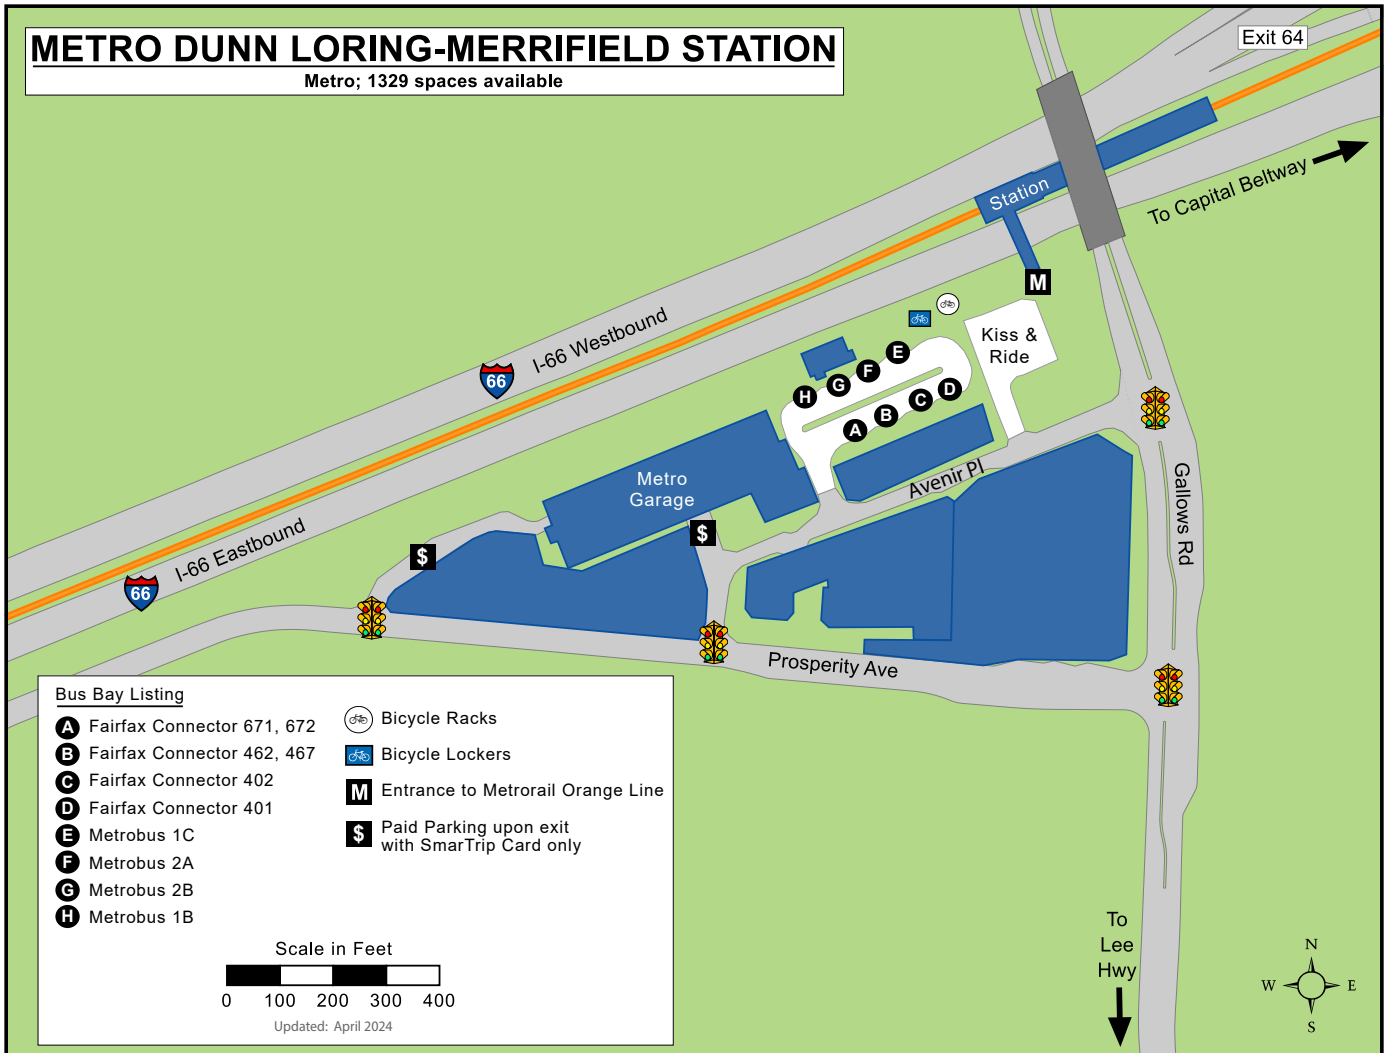

PARK & RIDE

Backlick North

PARK & RIDE

Centreville

PARK & RIDE

Centreville United Methodist Church

PARK & RIDE

Greenbriar Park

PARK & RIDE

Metro Dunn Loring

PARK & RIDE

Metro Vienna

PARK & RIDE

Monument Drive

MONUMENT DRIVE TRANSIT CENTER

Fairfax County - 820 Spaces Available

 ADA Parking (4)

Scale in Feet

Updated: April 2024

PARK & RIDE

Poplar Tree Park

PARK & RIDE

Reston South

PARK & RIDE

Springfield Garage

PARK & RIDE

Stringfellow Road

PARK & RIDE

Sully Station