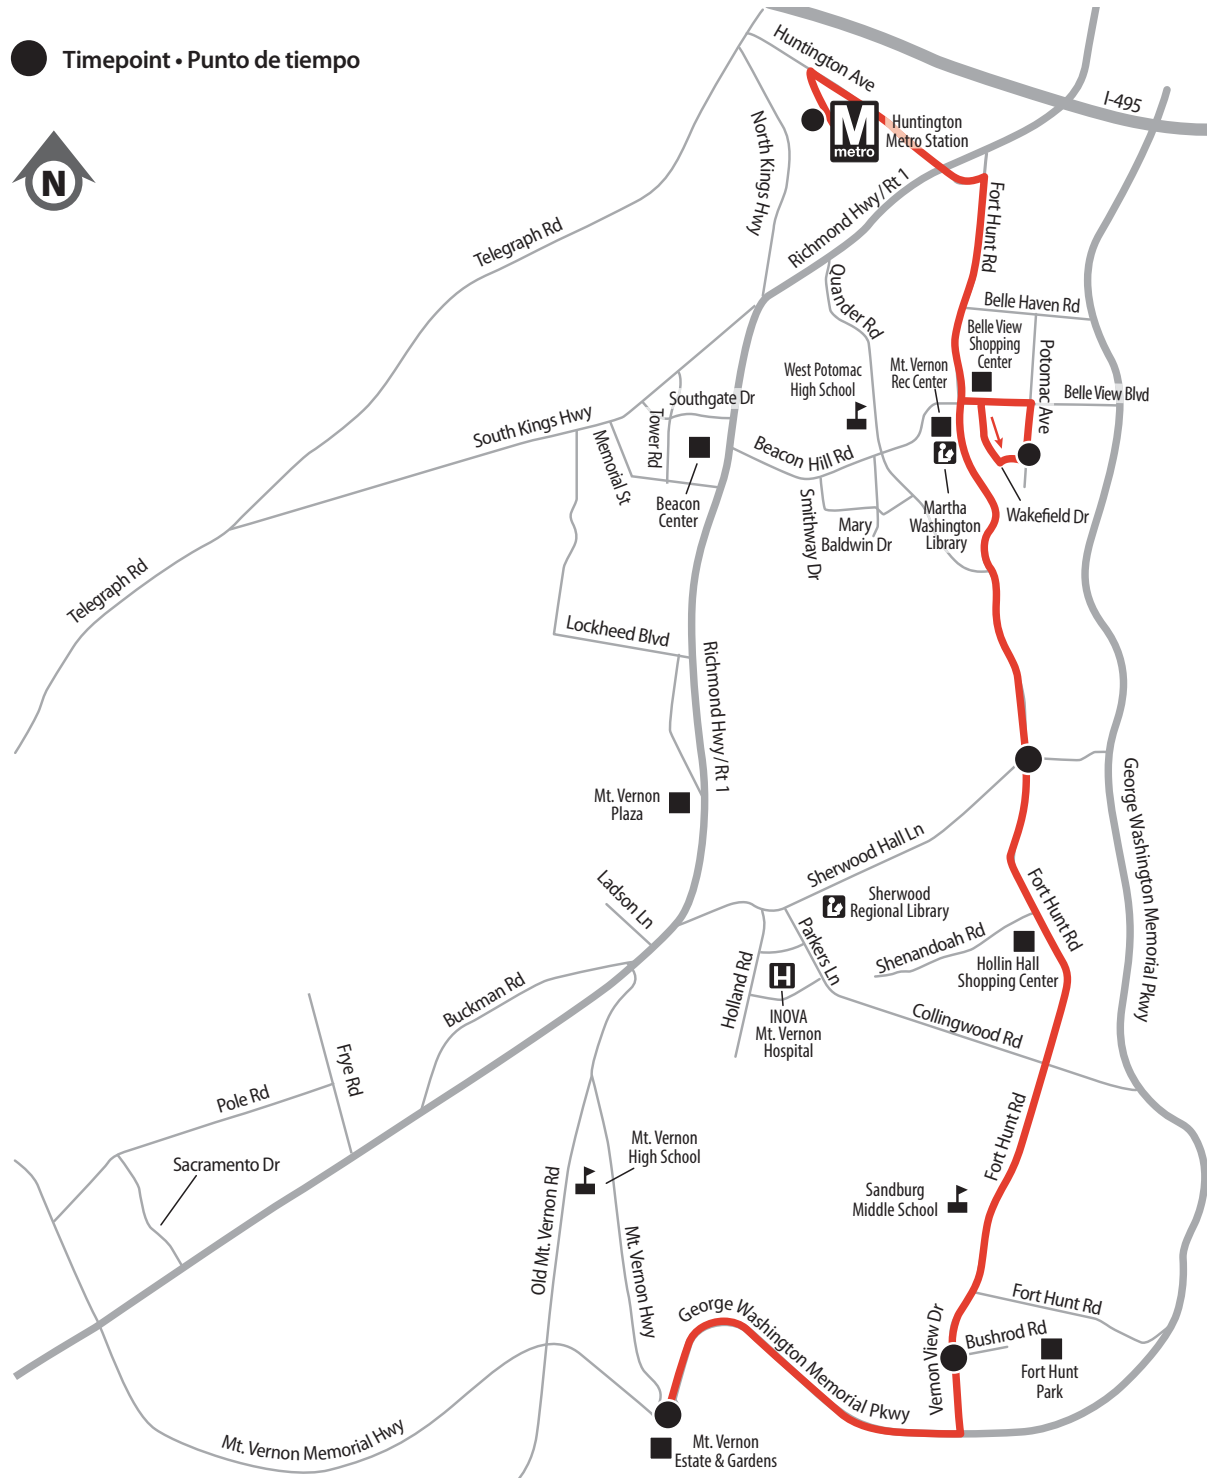

● Timepoint • Punto de tiempo

How to Use the Timetable

- » Use the map to find the stops closest to where you will get on and off the bus.
- » Select the schedule (Weekday, Saturday, Sunday) for when you will travel. Along the top of the schedule, find the stop at or nearest to the point where you will get on the bus. Follow that column down to the time you want to leave.
- » Use the same method to find the times the bus is scheduled to arrive at the stop where you will get off the bus.
- » If the bus stop is not listed, use the time shown for the bus stop before it as the time to wait at the stop.

**Monday through Friday •
Lunes a Viernes
Southbound • Dirección sur**

Route Number • Número de ruta	Huntington Metro Station (North)	Wakefield Dr & Potomac Ave	Fort Hunt Rd & Sherwood Hall Ln	Vernon View Dr & Wakefield St	Mt. Vernon Estate & Gardens
☀ Weekday • Entre semana – AM Service • Servicio de AM					
101	5:26	5:33	5:39	5:46	5:50
101	5:56	6:03	6:09	6:16	6:20
101	6:26	6:35	6:41	6:48	6:53
101	6:56	7:05	7:11	7:18	7:23
101	7:27	7:36	7:42	7:49	7:54
101	7:59	8:08	8:14	8:21	8:26
101	8:29	8:38	8:44	8:51	8:56
101	9:00	9:09	9:15	9:22	9:27
101	9:30	9:39	9:45	9:52	9:57
101	10:00	10:09	10:15	10:22	10:27
101	10:30	10:39	10:45	10:52	10:57
101	11:00	11:09	11:15	11:22	11:27
101	11:30	11:39	11:45	11:52	11:57
🌙 Weekday • Entre semana – PM Service • Servicio de PM					
101	12:00	12:09	12:15	12:22	12:27
101	12:30	12:39	12:45	12:52	12:57
101	12:50	12:59	1:05	1:12	1:17
101	1:50	1:59	2:05	2:12	2:17
101	2:50	2:59	3:05	3:12	3:17
101	3:20	3:29	3:35	3:42	3:47
101	3:55	4:04	4:13	4:21	4:26
101	4:25	4:34	4:43	4:51	4:56
101	4:55	5:04	5:13	5:21	5:26
101	5:25	5:34	5:43	5:51	5:56
101	5:55	6:04	6:13	6:21	6:26
101	6:25	6:34	6:41	6:48	6:53
101	7:00	7:09	7:16	7:23	7:28
101	7:30	7:39	7:46	7:53	7:58
101	8:30	8:39	8:44	8:49	8:53
101	9:30	9:39	9:44	9:49	9:53
101	11:30	11:39	11:44	11:49	11:53