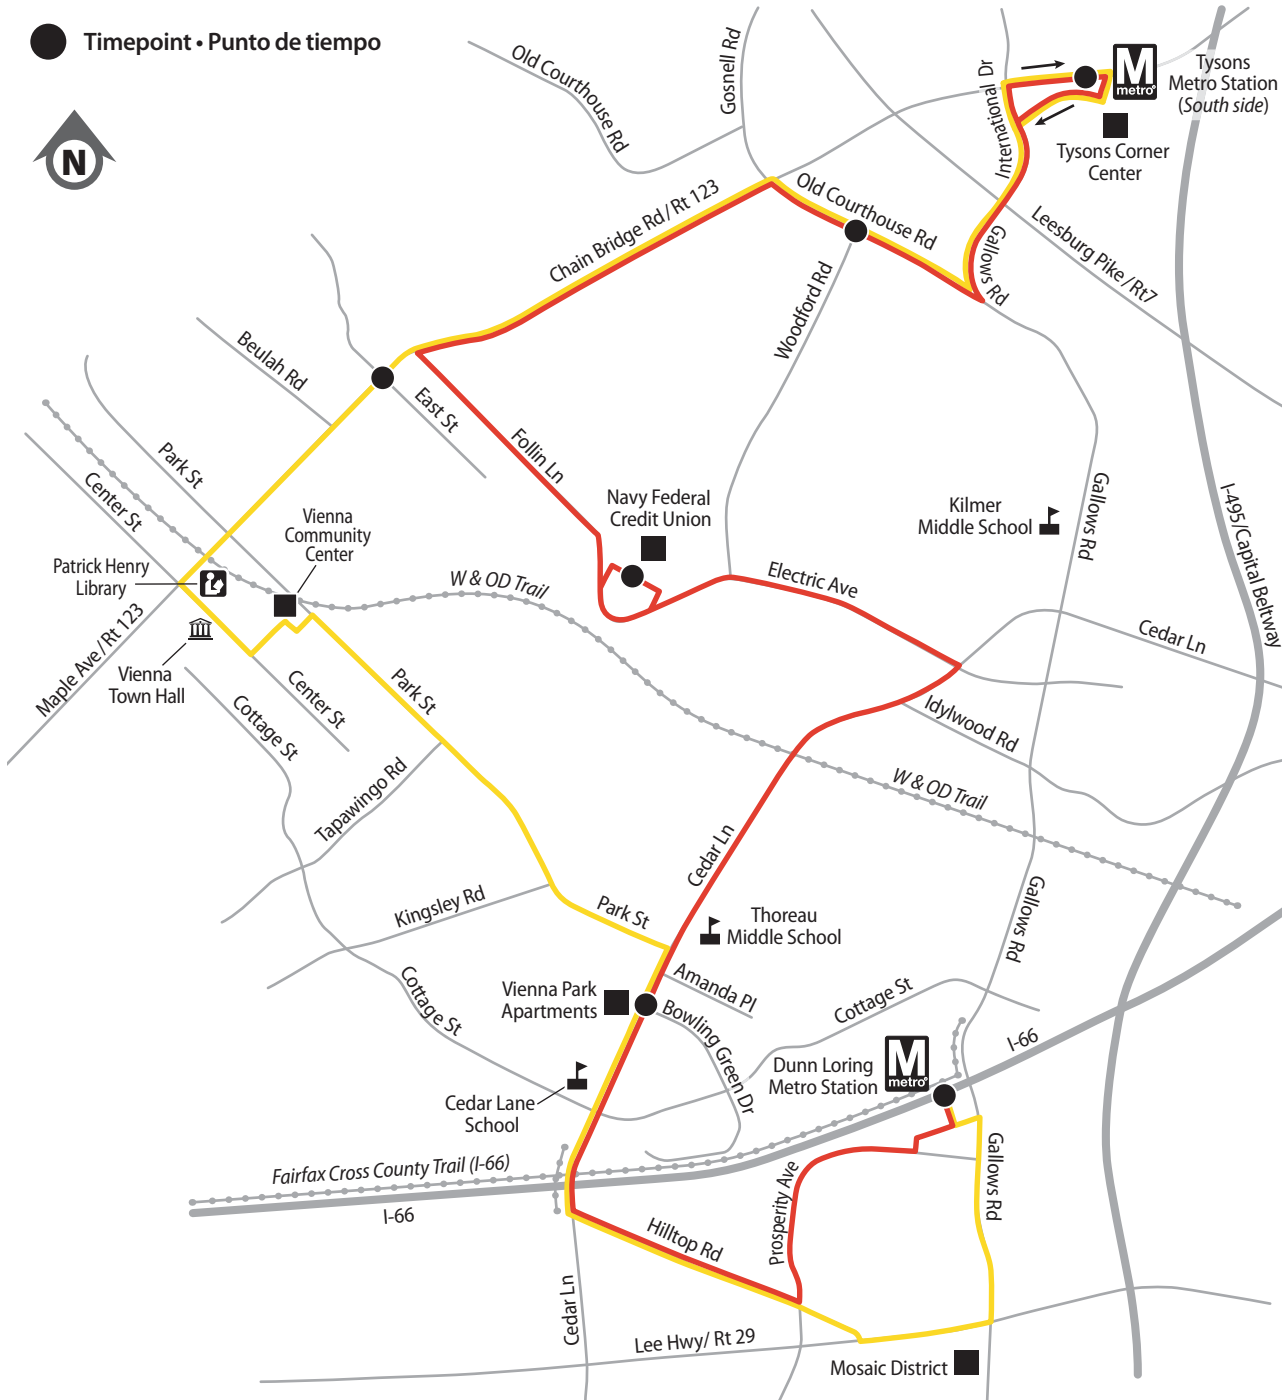

ROUTE 462**Dunn Loring – Navy Federal – Tysons****ROUTE 467****Dunn Loring – Tysons**

● Timepoint • Punto de tiempo

**How to Use the Timetable**

- » Use the map to find the stops closest to where you will get on and off the bus.
- » Select the schedule (Weekday, Saturday, Sunday) for when you will travel. Along the top of the schedule, find the stop at or nearest to the point where you will get on the bus. Follow that column down to the time you want to leave.
- » Use the same method to find the times the bus is scheduled to arrive at the stop where you will get off the bus.
- » If the bus stop is not listed, use the time shown for the bus stop before it as the time to wait at the stop.

SERVICE NOTE • NOTA DE SERVICIO

- ◆ Trips operate Saturday only.
- ◆ Los viajes operan solo los sábados.

**Saturday & Sunday •
Sábado y Domingo
Southbound • Dirección sur**

Route Number • Número de ruta	Tyson's Metro Station (South)	Maple Ave & East St	Cedar Lane & Amanda Pl	Dunn Loring Metro Station
☀ AM Service • Servicio de AM				
467	◆7:00	◆7:10	◆7:21	◆7:33
467	◆7:40	◆7:50	◆8:01	◆8:13
467	◆8:20	◆8:30	◆8:41	◆8:53
467	9:00	9:10	9:21	9:33
467	9:40	9:50	10:01	10:13
467	10:20	10:30	10:41	10:53
467	11:00	11:10	11:21	11:33
467	11:40	11:50	12:01PM	12:13PM
🌙 PM Service • Servicio de PM				
467	12:20	12:30	12:41	12:53
467	1:00	1:10	1:21	1:33
467	1:40	1:50	2:01	2:13
467	2:20	2:30	2:41	2:53
467	3:00	3:10	3:21	3:33
467	3:40	3:50	4:01	4:13
467	4:20	4:30	4:41	4:53
467	5:00	5:10	5:21	5:33
467	5:40	5:50	6:01	6:13
467	6:20	6:30	6:41	6:53
467	7:00	7:10	7:21	7:33
467	7:40	7:50	8:01	8:13
467	8:20	8:30	8:41	8:53
467	◆9:00	◆9:10	◆9:21	◆9:33
467	◆9:40	◆9:50	◆10:01	◆10:13
467	◆10:20	◆10:30	◆10:41	◆10:53
467	◆11:00	◆11:10	◆11:21	◆11:33