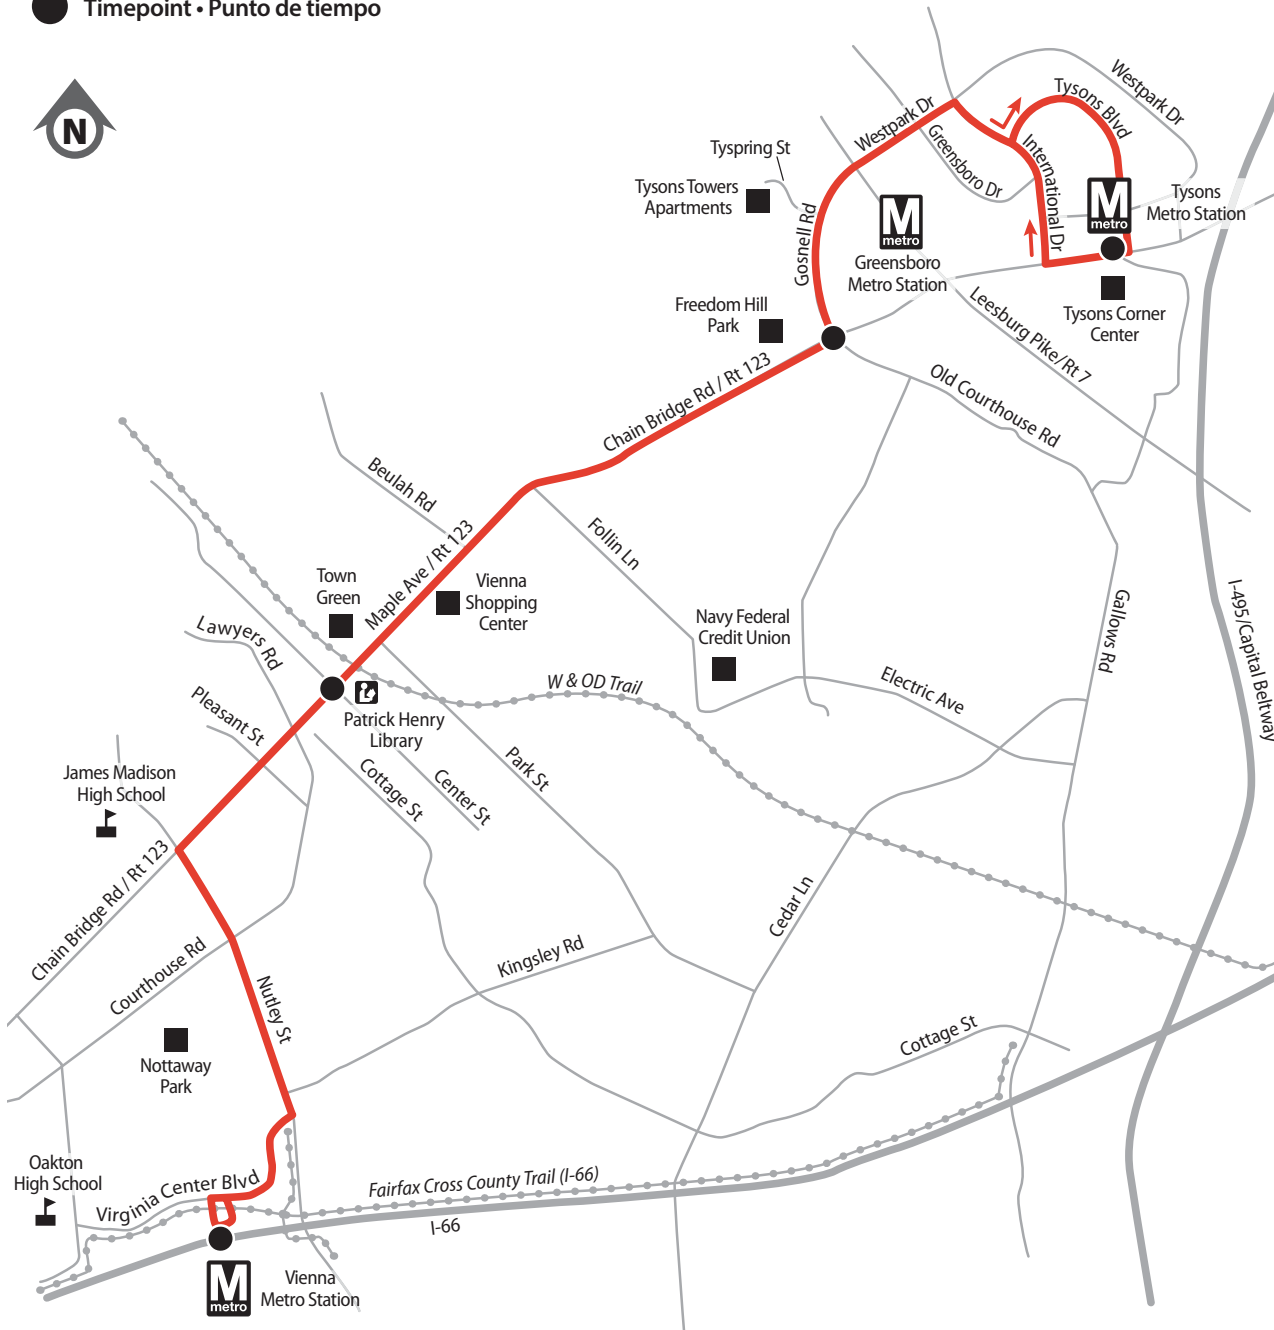

● Timepoint • Punto de tiempo

How to Use the Timetable

- » Use the map to find the stops closest to where you will get on and off the bus.
- » Select the schedule (Weekday, Saturday, Sunday) for when you will travel. Along the top of the schedule, find the stop at or nearest to the point where you will get on the bus. Follow that column down to the time you want to leave.
- » Use the same method to find the times the bus is scheduled to arrive at the stop where you will get off the bus.
- » If the bus stop is not listed, use the time shown for the bus stop before it as the time to wait at the stop.

- Vienna Metro Station
- Nutley Street
- Maple Avenue
- Chain Bridge Road
- Gosnell Road
- Tysons Metro Station

\$ Base Fare • Tarifa Básica

For fares and important information about the bus system, see the brochure: **Fares, Policies & General Information**

SERVICE NOTE • NOTA DE SERVICIO

- ◆ Trips operate Saturday only.
- ◆ Los viajes operan solo los sábados.

**Saturday & Sunday •
Sábado y Domingo
Southbound • Dirección sur**

Route Number • Número de ruta	Tysons Metro Station (North) 	Chain Bridge Rd & Old Courthouse Rd.	Maple Ave & Center St	Vienna Metro Station (North) 
☀ AM Service • Servicio de AM				
463	◆6:30	◆6:40	◆6:46	◆6:54
463	7:30	7:40	7:46	7:54
463	8:30	8:40	8:46	8:54
463	◆9:00	◆9:10	◆9:16	◆9:24
463	9:30	9:40	9:46	9:54
463	◆10:00	◆10:10	◆10:16	◆10:24
463	10:30	10:40	10:46	10:54
463	◆11:00	◆11:10	◆11:16	◆11:24
463	11:30	11:40	11:46	11:54