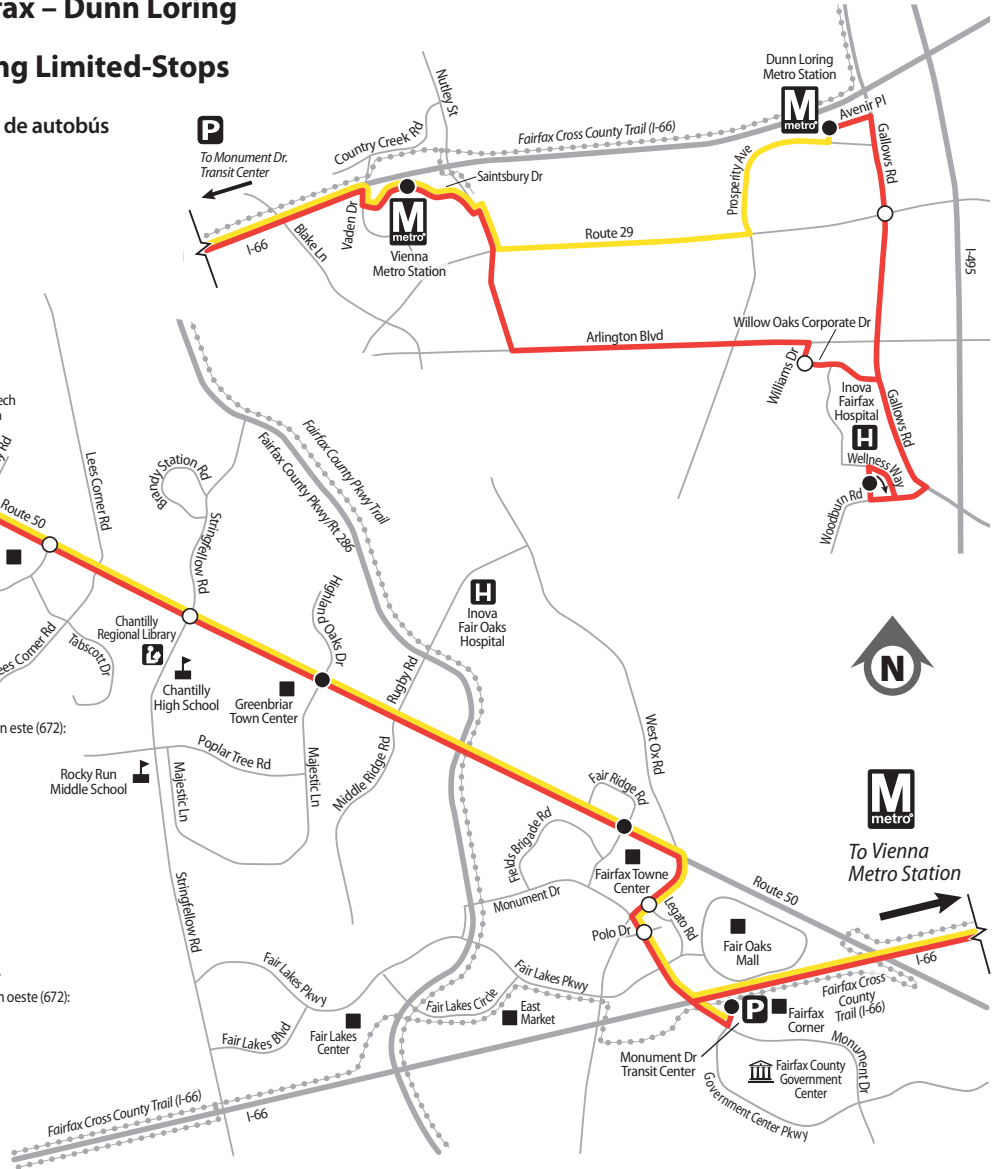

To Vienna Metro Station