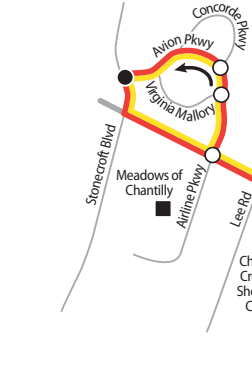

ROUTE 671

Chantilly – Inova Fairfax – Dunn Loring

ROUTE 672

Chantilly – Dunn Loring Limited-Stops

● Timepoint • Punto de tiempo ○ Bus Stop • Parada de autobús

SERVICE NOTE • NOTA DE SERVICIO

Limited-stop service Eastbound (671) / Servicio de paradas limitadas en dirección este (671):

- Avion Pkwy at Stonecroft Blvd
- Route 50 at Airline Pkwy
- Route 50 at Walney Rd
- Route 50 at Elmwood St
- Route 50 at Chantilly Rd
- Route 50 at Stringfellow Rd
- Route 50 at Majestic Lane
- Route 50 at Fair Ridge Dr
- Monument Dr at Polo Dr
- Monument Dr Transit Center
- Vienna Metro (South)
- Willow Oaks Corporate Dr at Williams Dr
- Inova Fairfax Hospital
- Gallows Rd at Route 29
- Dunn Loring Metro

Limited-stop service Westbound (671) / Servicio de paradas limitadas en dirección oeste (671):

- Dunn Loring Metro
- Gallows Rd at Route 29
- Inova Fairfax Hospital
- Willow Oaks Corporate Dr at Williams Dr
- Vienna Metro (South)
- Monument Dr Transit Center
- West Ox Rd at Legato Rd
- Route 50 at Fair Ridge Dr
- Route 50 at Highland Oaks Dr
- Route 50 at Stringfellow Dr
- Route 50 at Galesbury Ln
- Route 50 at Chantilly Rd
- Route 50 at Elmwood St
- Route 50 at Centreview Dr
- Route 50 at Avion Pkwy
- Avion Pkwy at Virginia Mallory Dr
- Avion Pkwy at Concorde Pkwy
- Avion Pkwy at Stonecroft Blvd

Limited-stop service Eastbound (672) / Servicio de paradas limitadas en dirección este (672):

- Avion Pkwy at Stonecroft Blvd
- Route 50 at Airline Pkwy
- Route 50 at Walney Rd
- Route 50 at Elmwood St
- Route 50 at Chantilly Rd
- Route 50 at Galesbury Ln
- Route 50 at Stringfellow Rd
- Route 50 at Majestic Lane
- Route 50 at Fair Ridge Dr
- Monument Dr at Polo Dr
- Monument Dr Transit Center
- Vienna Metro (South)
- Dunn Loring Metro

- Dunn Loring Metro
- Vienna Metro (South)
- Monument Dr Transit Center
- West Ox Rd at Legato Rd
- Route 50 at Fair Ridge Dr
- Route 50 at Highland Oaks Dr
- Route 50 at Stringfellow Dr
- Route 50 at Galesbury Ln
- Route 50 at Chantilly Rd
- Route 50 at Elmwood St
- Route 50 at Centreview Dr
- Route 50 at Avion Pkwy
- Avion Pkwy at Virginia Mallory Dr
- Avion Pkwy at Concorde Pkwy
- Avion Pkwy at Stonecroft Blvd