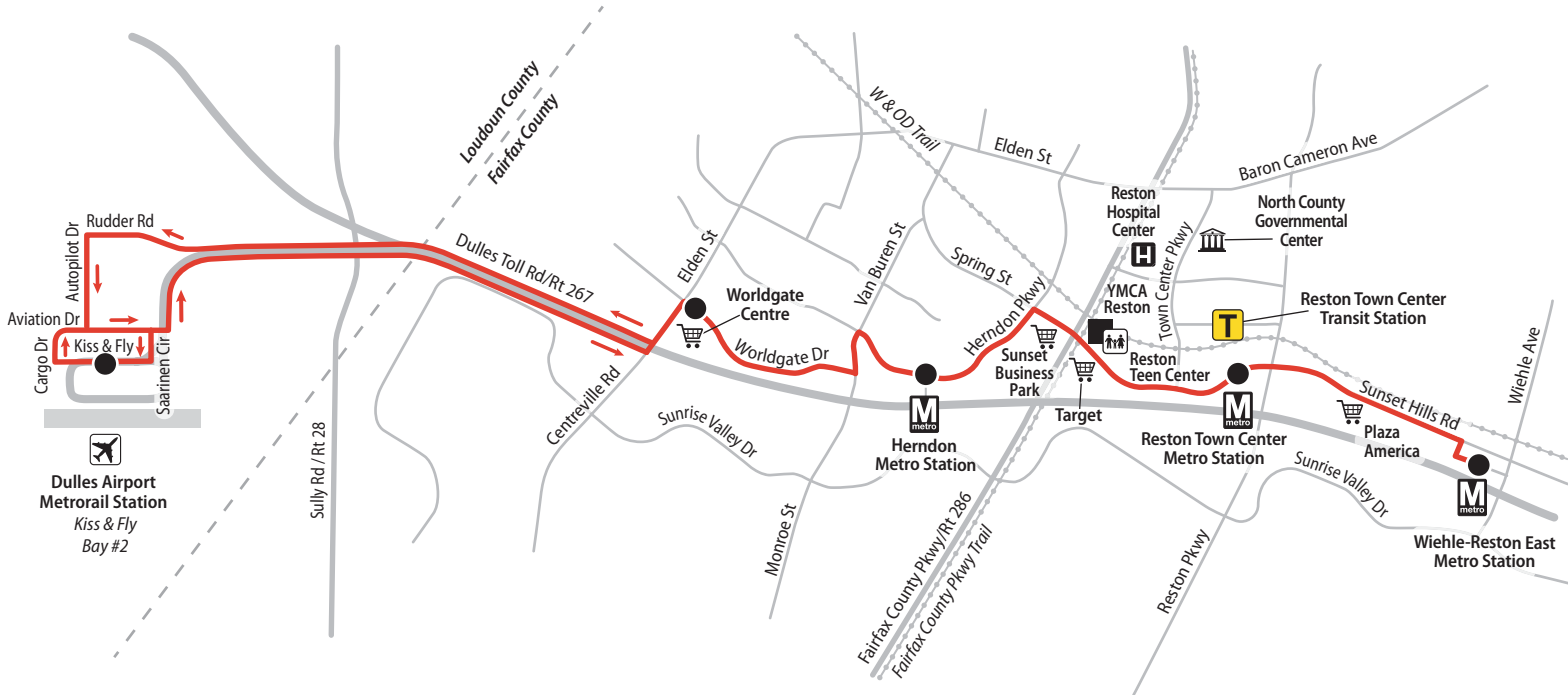

- **Wiehle-Reston East Metro Station**
- **Sunset Hills Road**
- **Reston Town Center Metro Station**
- **Herndon Metro Station**
- **Worldgate Drive**
- **Dulles Airport**

\$ Base Fare • Tarifa Basica

ROUTE 952

Sunset Hills – Dulles Airport

● Timepoint • Punto de tiempo

SERVICE NOTES

Westbound Route 952 (to Dulles Airport) serves the Reston Town Center Metro Station at a bus stop located on the north side of Sunset Hills Rd across from the station.

Route 952 (eastbound and westbound) serves the north side of the Herndon Metro Station at bus stops located on Herndon Pkwy.

NOTAS DE SERVICIO

La Ruta 952 en dirección oeste (a Dulles Airport) sirve a la Reston Town Center Metro Station en una parada de autobús ubicada en el lado norte de Sunset Hills Rd enfrente de la estación.

Saturday & Sunday • Sábado y Domingo
Westbound • Dirección oeste

Route Number • Número de ruta	Wiehle-Reston East Metro Station 	Reston Town Center Metro Station (North) 	Herndon Metro Station (North) 	Centreville Rd at Parcher Ave	Dulles Airport 
--	--	--	---	--	--