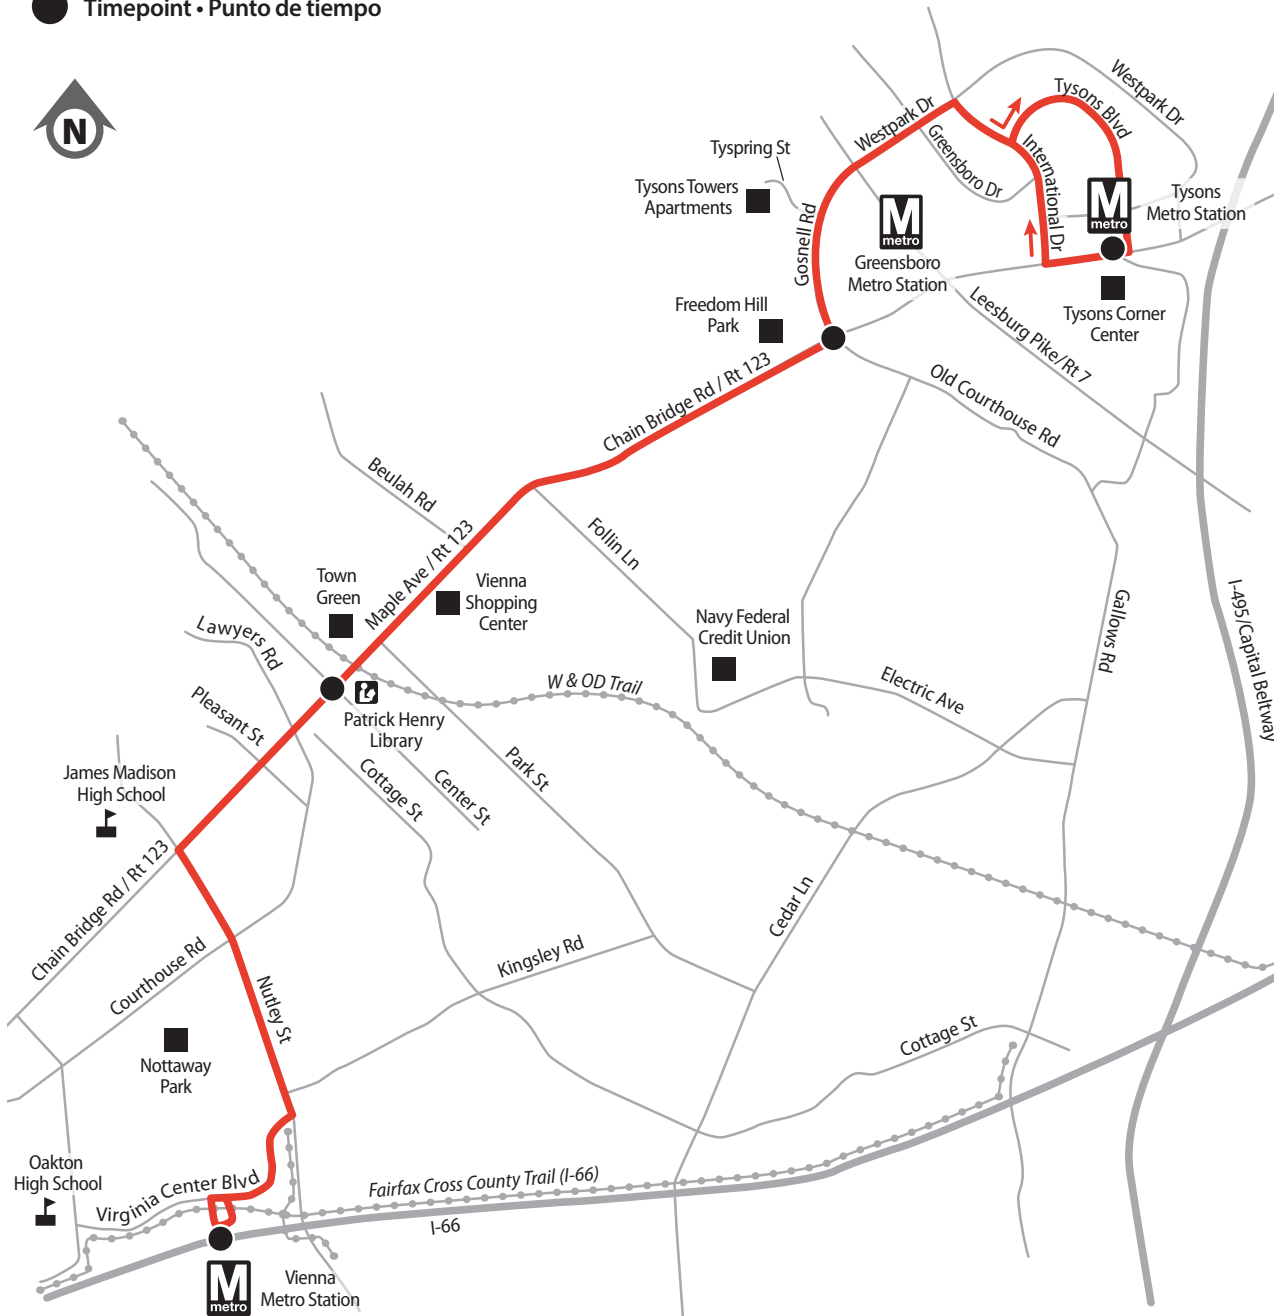

● Timepoint • Punto de tiempo

How to Use the Timetable

- » Use the map to find the stops closest to where you will get on and off the bus.
- » Select the schedule (Weekday, Saturday, Sunday) for when you will travel. Along the top of the schedule, find the stop at or nearest to the point where you will get on the bus. Follow that column down to the time you want to leave.
- » Use the same method to find the times the bus is scheduled to arrive at the stop where you will get off the bus.
- » If the bus stop is not listed, use the time shown for the bus stop before it as the time to wait at the stop.

- Vienna Metro Station
- Nutley Street
- Maple Avenue
- Chain Bridge Road
- Gosnell Road
- Tysons Metro Station

\$ Base Fare • Tarifa Básica

For fares and important information about the bus system, see the brochure: **Fares, Policies & General Information**

SERVICE NOTE • NOTA DE SERVICIO

- ◆ Trips operate Saturday only.
- ◆ Los viajes operan solo los sábados.

**Saturday & Sunday •
Sábado y Domingo
Southbound • Dirección sur**

Route Number • Número de ruta	Tysons Metro Station (South) 	Chain Bridge Rd & Old Courthouse Rd.	Maple Ave & Center St	Vienna Metro Station (North) 
☀ AM Service • Servicio de AM				
463	◆6:30	◆6:40	◆6:46	◆6:54
463	7:30	7:40	7:46	7:54
463	8:30	8:40	8:46	8:54
463	◆9:00	◆9:10	◆9:16	◆9:24
463	9:30	9:40	9:46	9:54
463	◆10:00	◆10:10	◆10:16	◆10:24
463	10:30	10:40	10:46	10:54
463	◆11:00	◆11:10	◆11:16	◆11:24
463	11:30	11:40	11:46	11:54