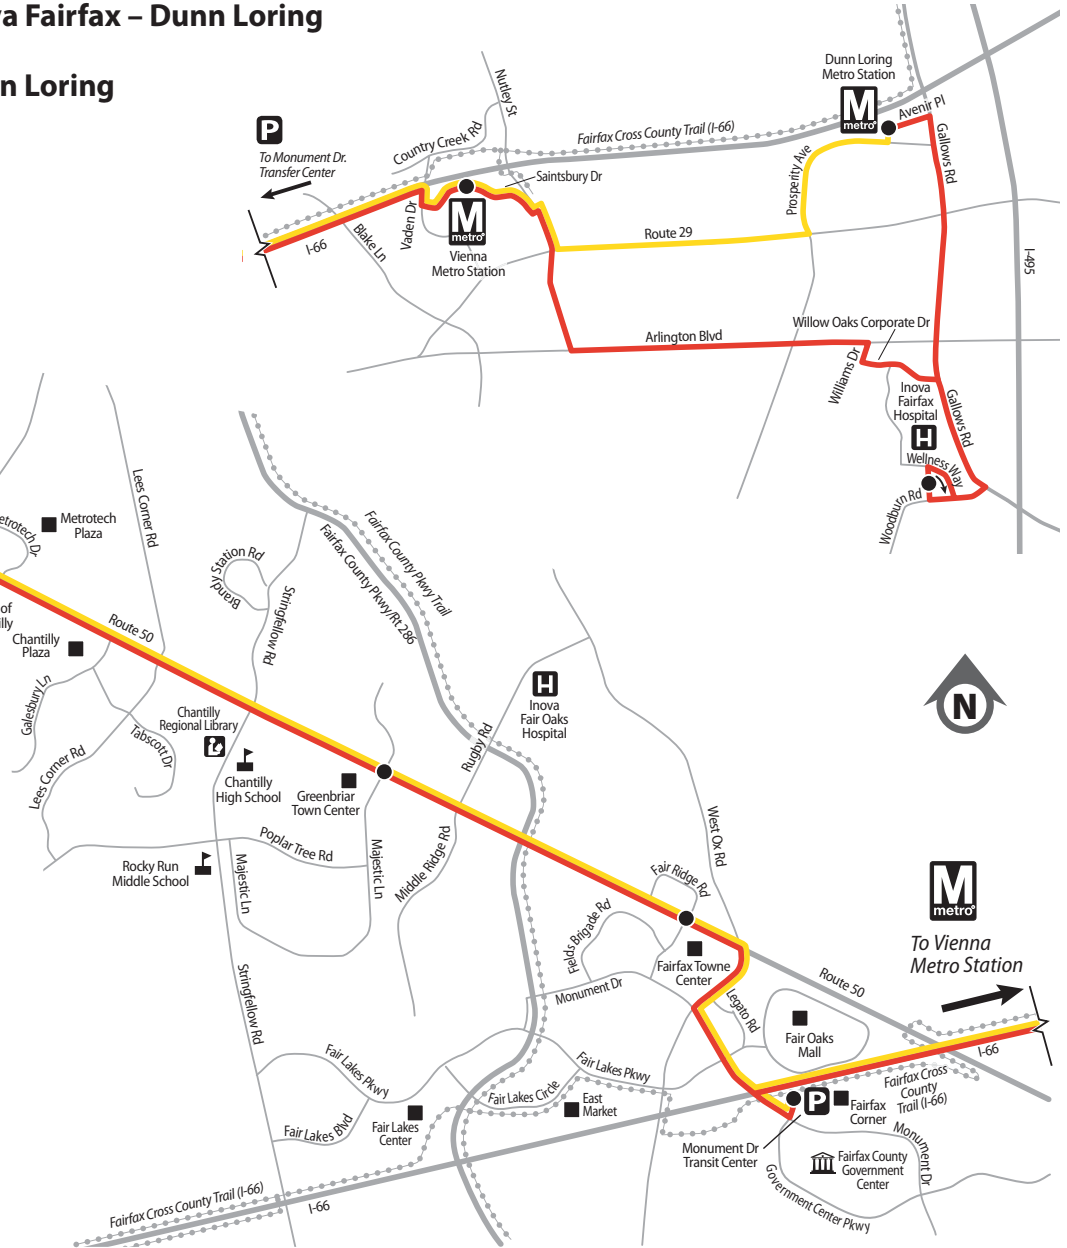

- Route 50 at Airline Pkwy
- Route 50 at Walney Rd
- Route 50 at Elmwood St
- Route 50 at Chantilly Rd
- Route 50 at Galesbury Ln
- Route 50 at Stringfellow Rd
- Route 50 at Majestic Lane
- Route 50 at Fair Ridge Dr

Limited-stop service Westbound / Servicio de paradas limitadas en dirección oeste:

- Route 50 at Fair Ridge Dr
- Route 50 at Highland Oaks Dr
- Route 50 at Stringfellow Dr
- Route 50 at Galesbury Ln
- Route 50 at Chantilly Rd
- Route 50 at Elmwood St
- Route 50 at Centreview Dr
- Route 50 at Avion Pkwy

Monday through Friday • Lunes a Viernes
Eastbound • Dirección este

Route Number • Número de ruta	Avion Pkwy & Stonecroft Blvd	Route 50 & Majestic Ln	Route 50 & Fair Ridge Dr	Monument Dr Transit Center 	Vienna Metro Station 	Inova Fairfax Hospital	Dunn Loring Metro Station 
☀ AM Service • Servicio de AM							
671	5:20	5:30	5:33	5:38	5:51	6:08	6:19
671	6:00	6:10	6:13	6:18	6:31	6:48	6:59
671	6:30	6:40	6:43	6:48	7:01	7:18	7:29
671	7:00	7:10	7:13	7:18	7:31	7:48	7:59
671	7:30	7:40	7:43	7:48	8:01	8:18	8:29
671	8:00	8:10	8:13	8:18	8:31	8:48	8:59
671	8:30	8:40	8:43	8:48	9:01	9:18	9:29
671	9:00	9:10	9:13	9:18	9:31	9:48	9:59
672	9:15	9:25	9:28	9:33	9:43	—	9:54
672	9:45	9:55	9:58	10:03	10:13	—	10:24
672	10:15	10:25	10:28	10:33	10:43	—	10:54
672	10:45	10:55	10:58	11:03	11:13	—	11:24
672	11:15	11:25	11:28	11:33	11:43	—	11:54
672	11:45	11:55	11:58	12:03PM	12:13PM	—	12:24PM