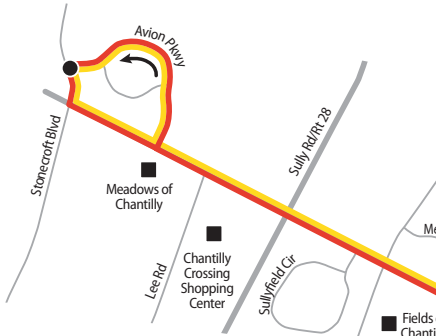

671-672_0424

ROUTE 671

Chantilly – Inova Fairfax – Dunn Loring

ROUTE 672

Chantilly – Dunn Loring

● Timepoint • Punto de tiempo

SERVICE NOTE • NOTA DE SERVICIO

Limited-stop service Eastbound / Servicio de paradas limitadas en dirección este:

- Route 50 at Airline Pkwy
- Route 50 at Walney Rd
- Route 50 at Elmwood St
- Route 50 at Chantilly Rd
- Route 50 at Galesbury Ln
- Route 50 at Stringfellow Rd
- Route 50 at Majestic Lane
- Route 50 at Fair Ridge Dr

Limited-stop service Westbound / Servicio de paradas limitadas en dirección oeste:

- Route 50 at Fair Ridge Dr
- Route 50 at Highland Oaks Dr
- Route 50 at Stringfellow Dr
- Route 50 at Galesbury Ln
- Route 50 at Chantilly Rd
- Route 50 at Elmwood St
- Route 50 at Centreview Dr
- Route 50 at Avion Pkwy

Sunday • Domingo
Eastbound • Dirección este

Route Number • Número de ruta	Avion Pkwy & Stonecroft Blvd	Route 50 & Majestic Ln	Route 50 & Fair Ridge Dr	Monument Dr Transit Center 	Vienna Metro Station 	Dunn Loring Metro Station 
☀ AM Service • Servicio de AM						
672	7:15	7:25	7:28	7:33	7:43	7:54
672	7:45	7:55	7:58	8:03	8:13	8:24
672	8:15	8:25	8:28	8:33	8:43	8:54
672	8:45	8:55	8:58	9:03	9:13	9:24
672	9:15	9:25	9:28	9:33	9:43	9:54
672	9:45	9:55	9:58	10:03	10:13	10:24
672	10:15	10:25	10:28	10:33	10:43	10:54
672	10:45	10:55	10:58	11:03	11:13	11:24
672	11:15	11:25	11:28	11:33	11:43	11:54
672	11:45	11:55	11:58	12:03PM	12:13PM	12:24PM