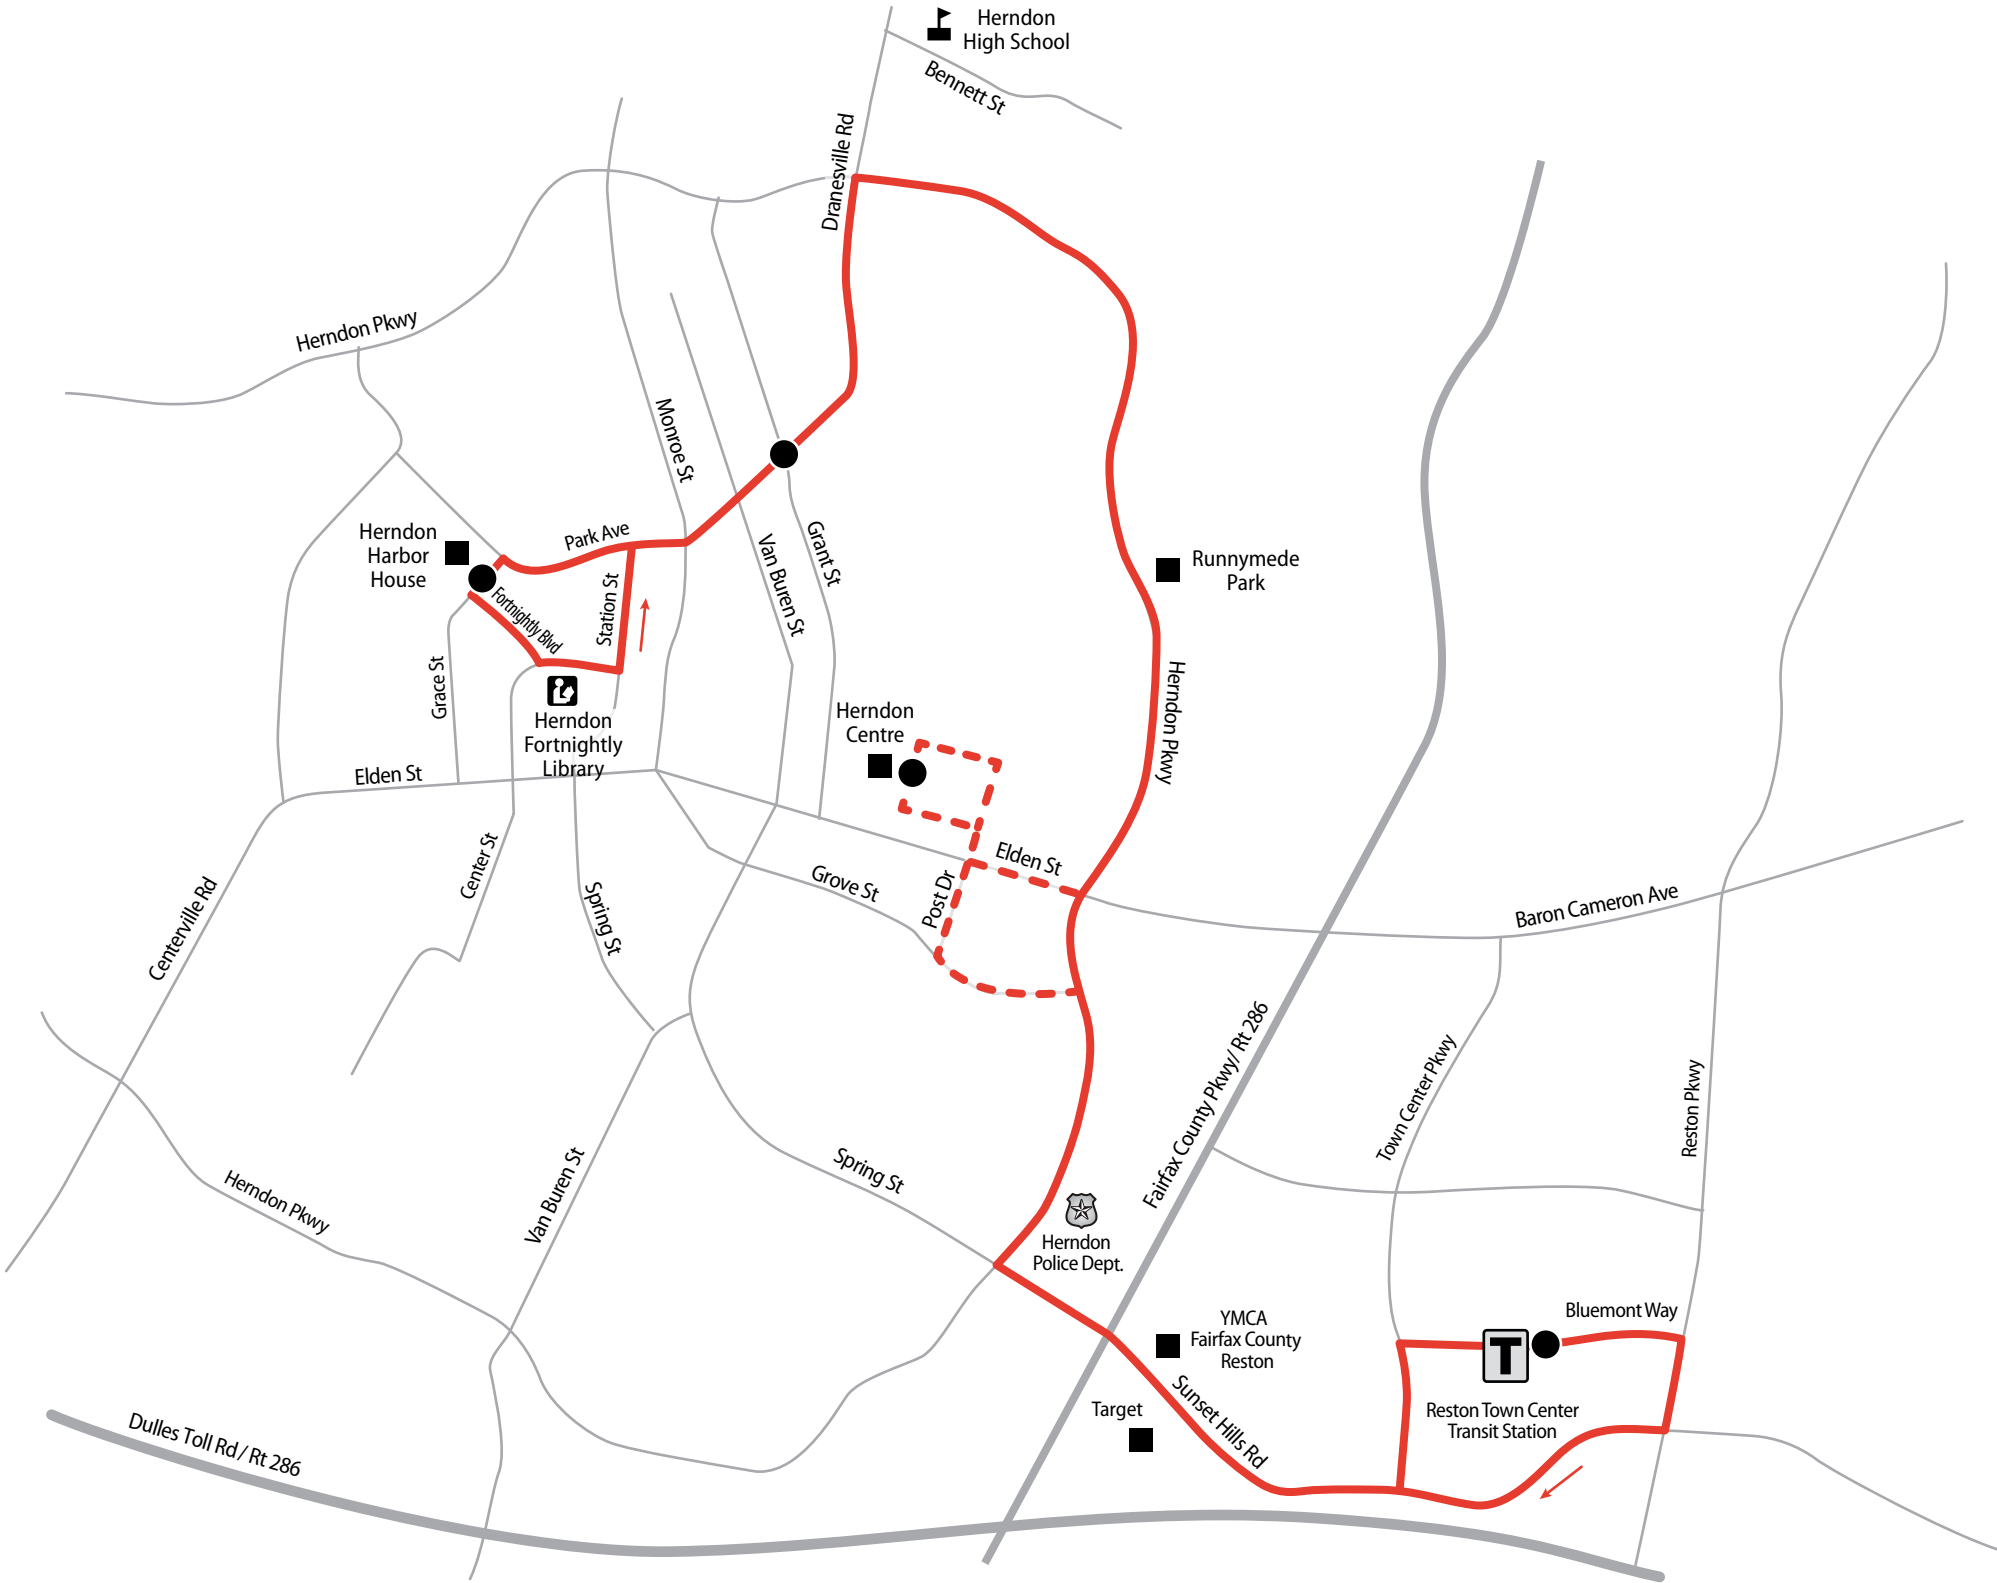

Effective May 16, 2015

**Herndon**

Reston Town Center Transit Station •  
Herndon Centre • Herndon Pkwy •  
Dranesville Road • Herndon Harbor House

**Weekday, Saturday & Sunday Service**

FAIRFAX  
**CONNECTOR**

# Herndon

**LEGEND**

RIBS 5 ———

Non-Rush Hours Only - - - -

Timepoint ●

### Service Note

Buses departing Harbor House serving Herndon Centre will enter the shopping center via Jonquil Lane.

### Heading to the Silver Line?

Transfer to Route 505, 981, and 983 service at Reston Town Center Transit Station to connect with Silver Line service at the Wiehle-Reston East Metro station.