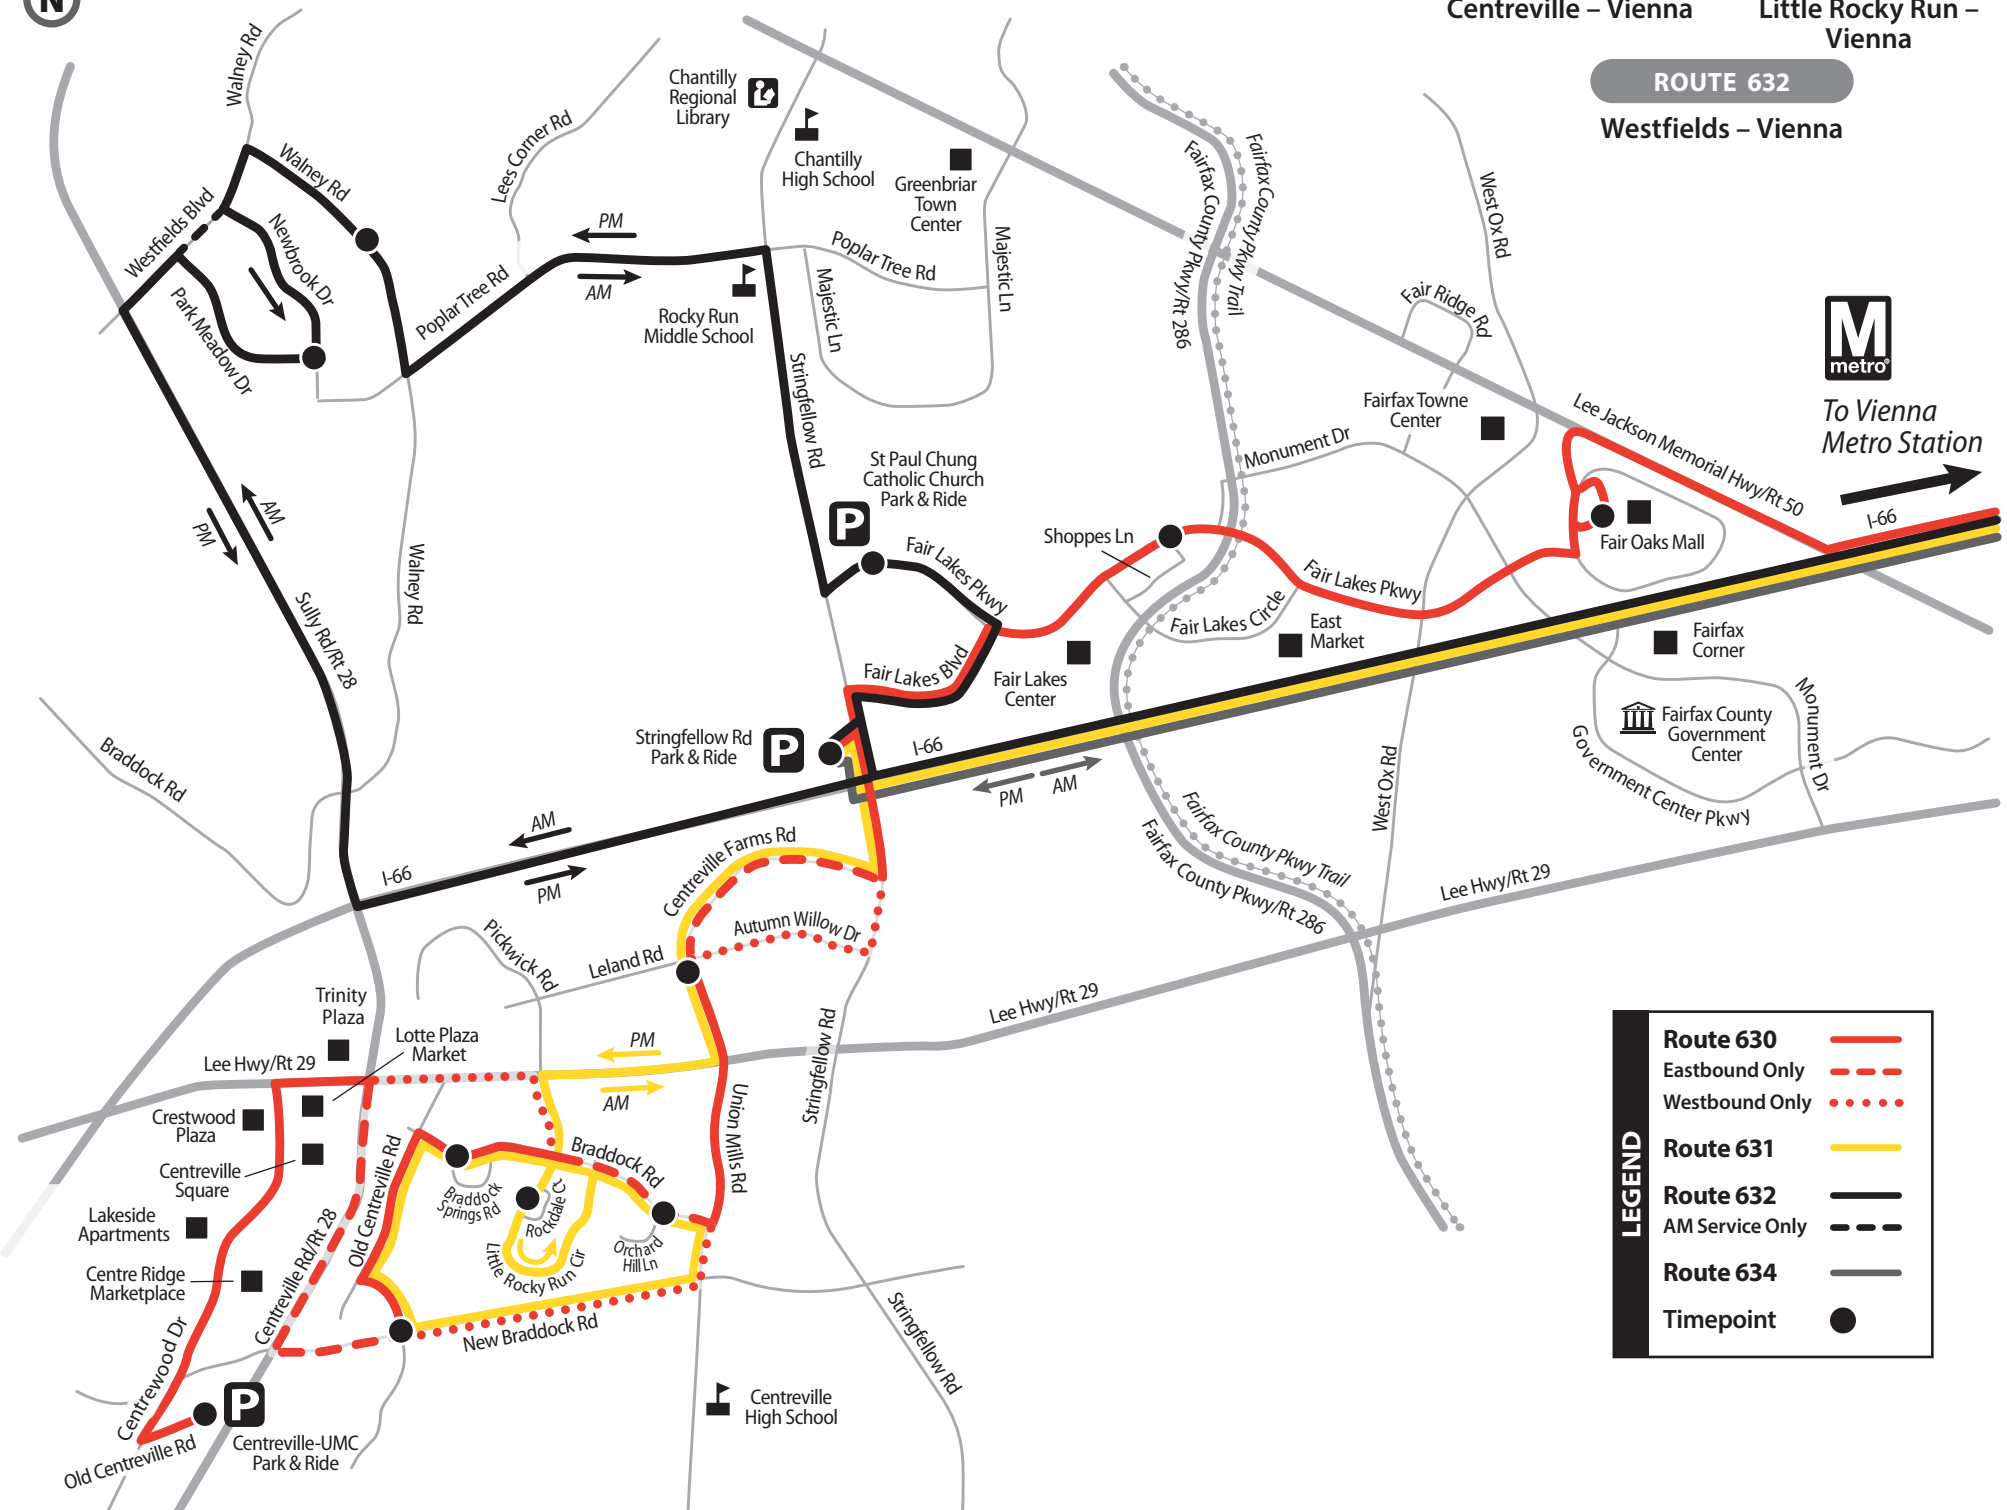

630 Saturday & Sunday – PM Westbound Service 🌙

12:15	12:28	12:37	12:43	12:46	12:51	1:04
1:05	1:18	1:27	1:33	1:36	1:41	1:54
1:55	2:08	2:17	2:23	2:26	2:31	2:44
2:45	2:58	3:07	3:13	3:16	3:21	3:34
3:35	3:48	3:57	4:03	4:06	4:11	4:24
4:25	4:38	4:47	4:53	4:56	5:01	5:14
5:15	5:28	5:37	5:43	5:46	5:51	6:04
6:05	6:18	6:27	6:33	6:36	6:41	6:54
7:00	7:13	7:22	7:28	7:31	7:36	7:49
8:01	8:14	8:23	8:29	8:32	8:37	8:50
◆9:01	◆9:14	◆9:23	◆9:29	◆9:32	◆9:37	◆9:50

All Fairfax Connector buses are wheelchair accessible.

ROUTE 630
Centreville – Vienna

ROUTE 631
Little Rocky Run – Vienna

ROUTE 632
Westfields – Vienna

To Vienna
Metro Station

LEGEND	Route 630	
	Eastbound Only	
	Westbound Only	
	Route 631	
	Route 632	
	AM Service Only	
Route 634		
Timepoint		

630 • 631 • 632 STRINGFELLOW ROAD – CENTREVILLE

ROUTE	Vienna Metro Station (South side)	Fair Oaks Mall	Fair Lakes Pkwy & Fair Knoll Dr	Stringfellow Rd Park & Ride	St. Paul Chung Catholic Church Park & Ride	Walney Rd & Eagle Chase Rd	Park Meadow Dr & Newbrook Dr	Centreville Farms Rd & Leland Rd	Little Rocky Run Cir & Rockdale Ct	Braddock Rd & Orchard Hill Ln	Singletons Way & New Braddock Rd	Braddock Rd & Braddock Springs Rd	Centreville UMC Park & Ride
-------	-----------------------------------	----------------	---------------------------------	-----------------------------	--	----------------------------	------------------------------	----------------------------------	------------------------------------	-------------------------------	----------------------------------	-----------------------------------	-----------------------------

SERVICE NOTES

- For additional weekday rush hour service from the Vienna Metro station to Fair Lakes and the Stringfellow Road Park & Ride see the Route 624/634 timetable.
- For weekday midday and late evening service in the Westfields Blvd and Walney Rd area see the Route 640 timetable.