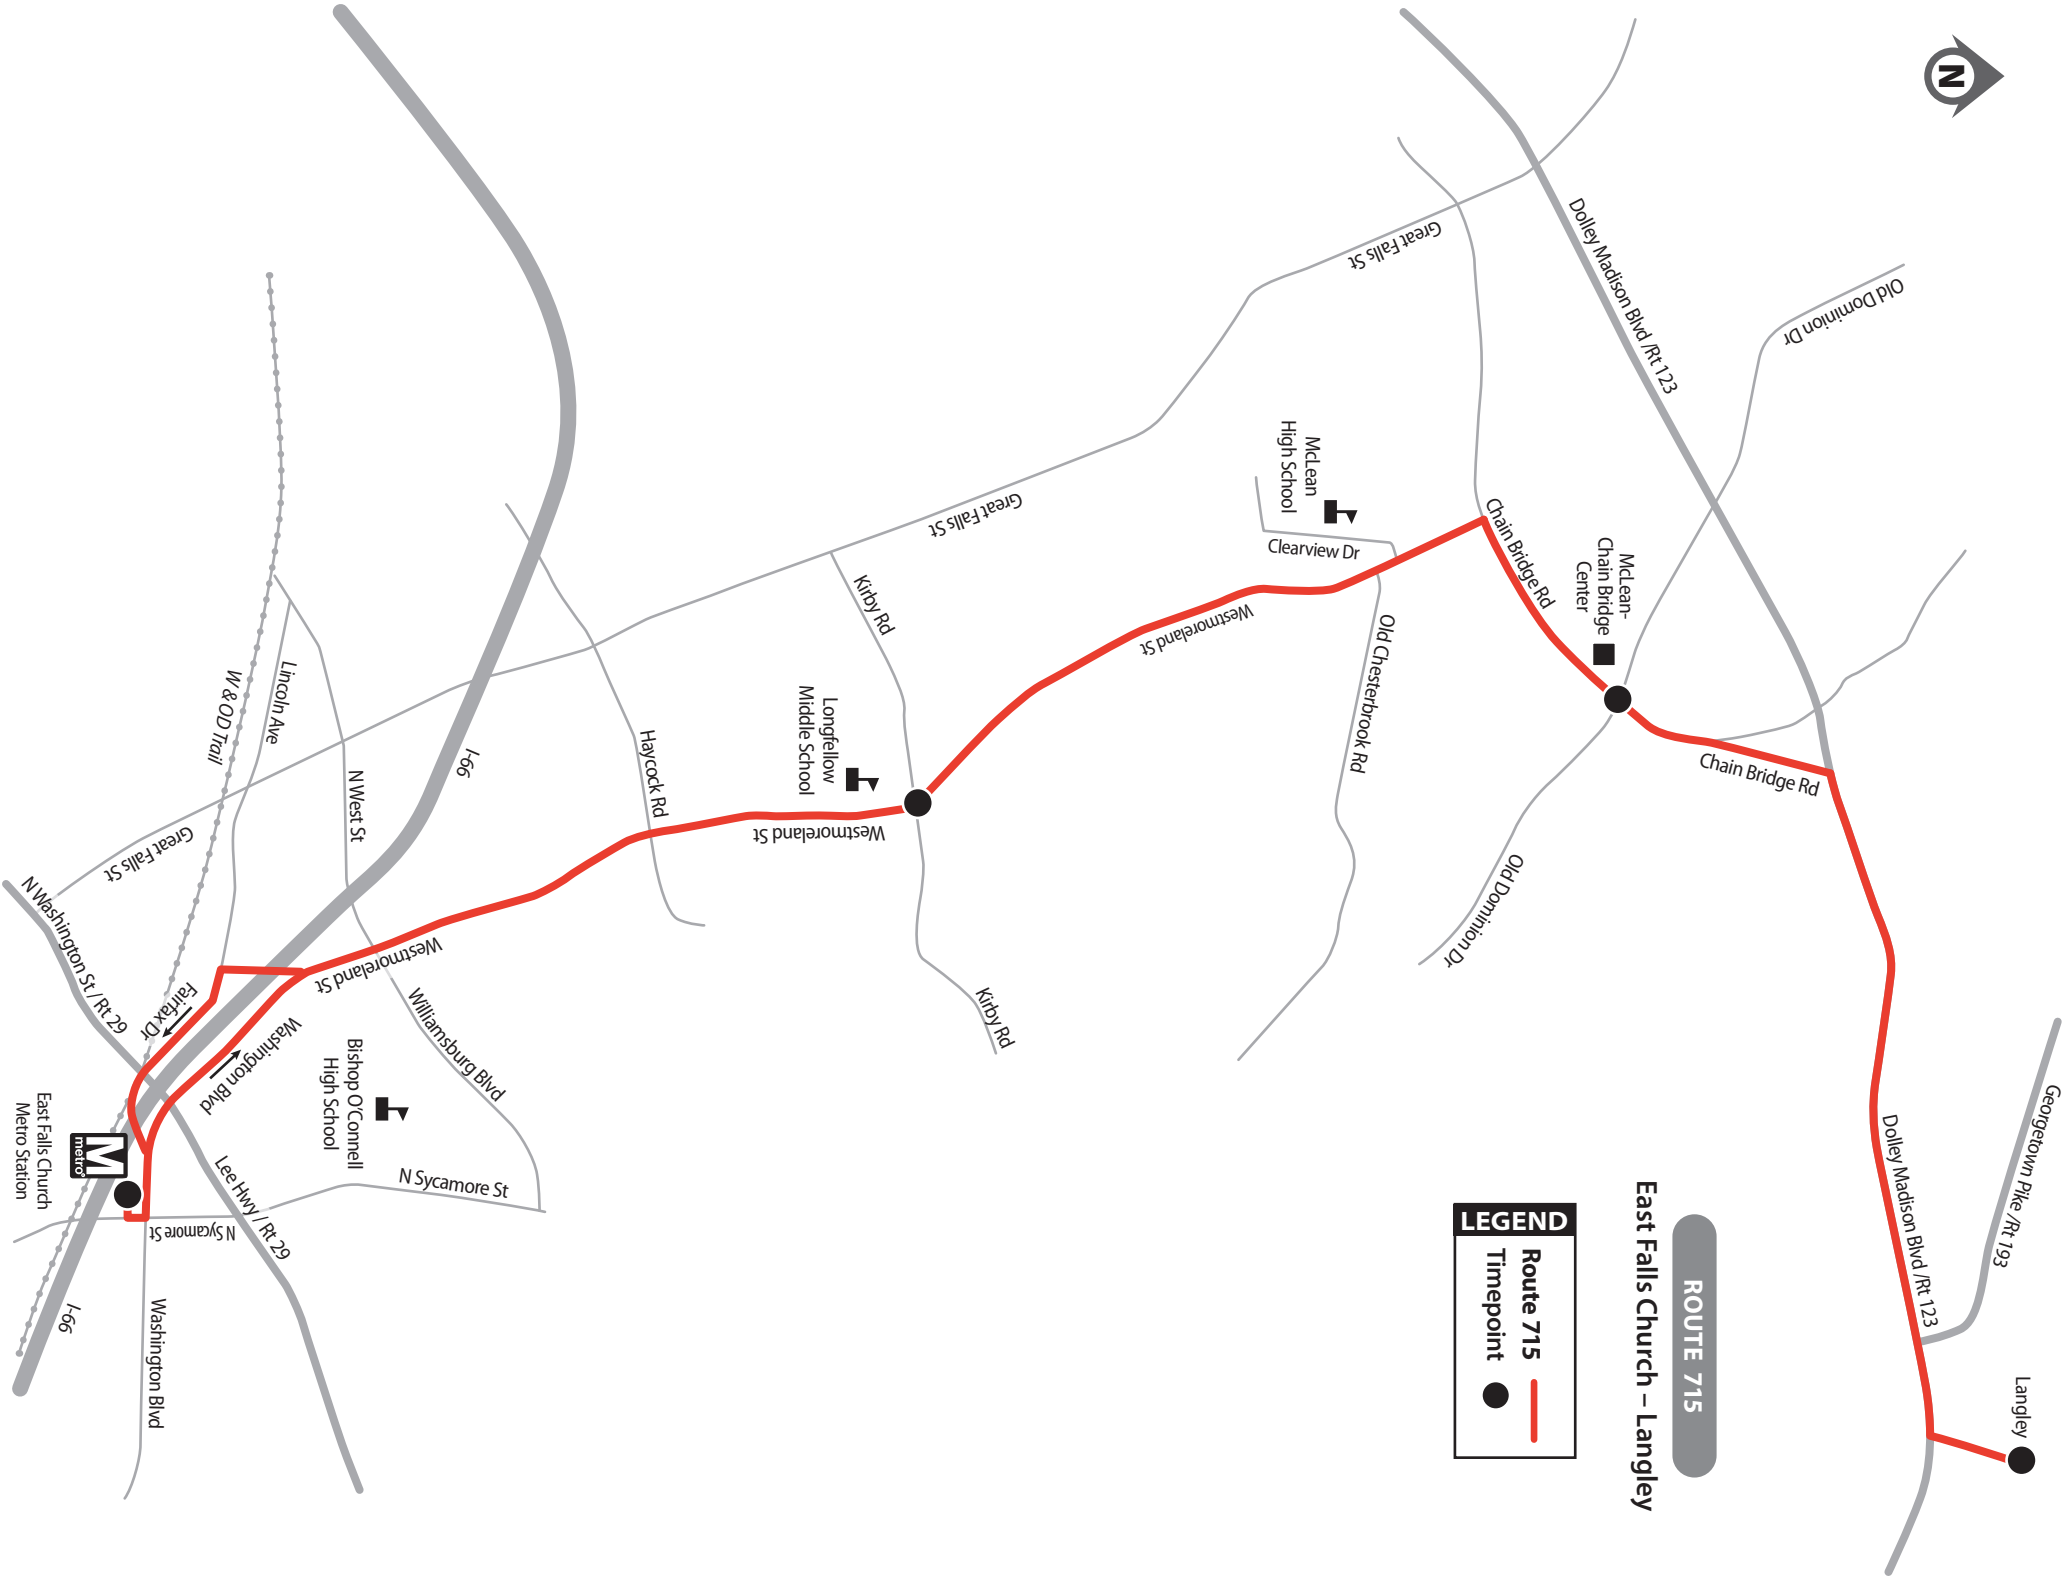

East Falls Church
Metro Station

Westmoreland St &
Kirby Rd

Chain Bridge Rd &
Old Dominion Dr

Langley

Langley

Chain Bridge Rd &
Old Dominion Dr

Westmoreland St &
Kirby Rd

East Falls Church
Metro Station

LEGEND
Route 715
Timepoint

ROUTE 715

East Falls Church – Langley

Langley

Georgetown Pike / Rt 193

Dolley Madison Blvd / Rt 123

Chain Bridge Rd

Dolley Madison Blvd / Rt 123

N West St

Lincoln Ave

W & OD Trail

Great Falls St

N Washington St / Rt 29

Fairfax Dr

East Falls Church Metro Station

I-66