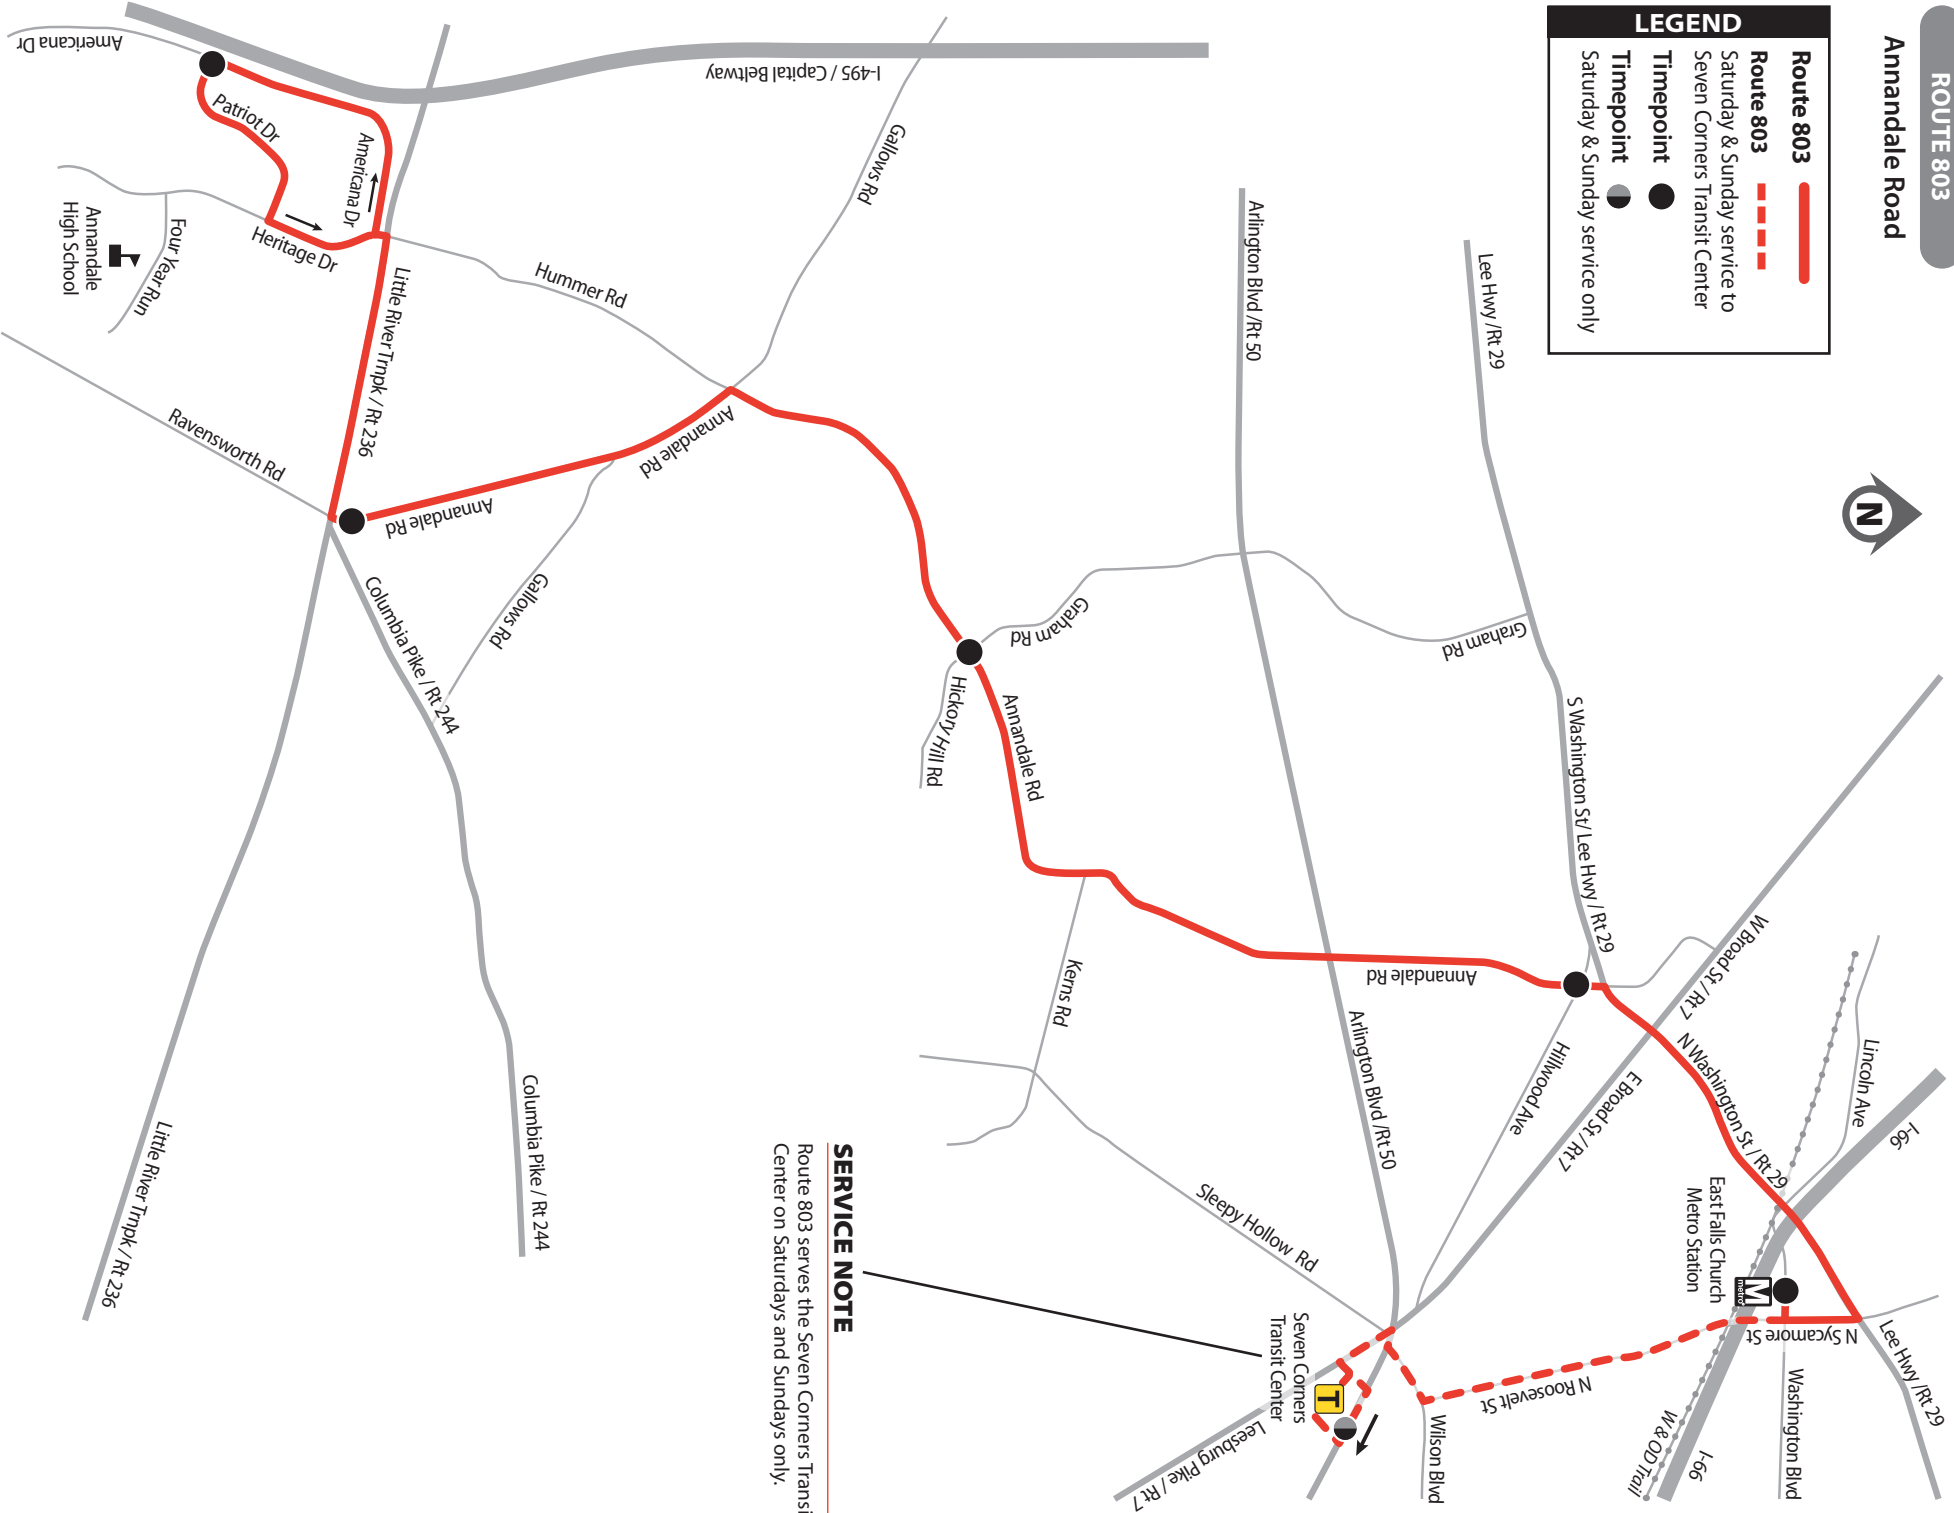

## Annandale Road

East Falls Church Metro Station •  
Seven Corners Transit Center (Sat. & Sun. Service Only) •  
N. Washington St • Annandale Rd • Little River Trnprk •  
Americana Dr • Patriot Dr

**ROUTE 803**

**Annandale Road**

**LEGEND**

- Route 803** (Solid red line)
- Route 803** (Dashed red line)
- Saturday & Sunday service to Seven Corners Transit Center
- Timepoint** (Black circle)
- Timepoint** (Grey circle)
- Saturday & Sunday service only

**SERVICE NOTE**

Route 803 serves the Seven Corners Transit Center on Saturdays and Sundays only.