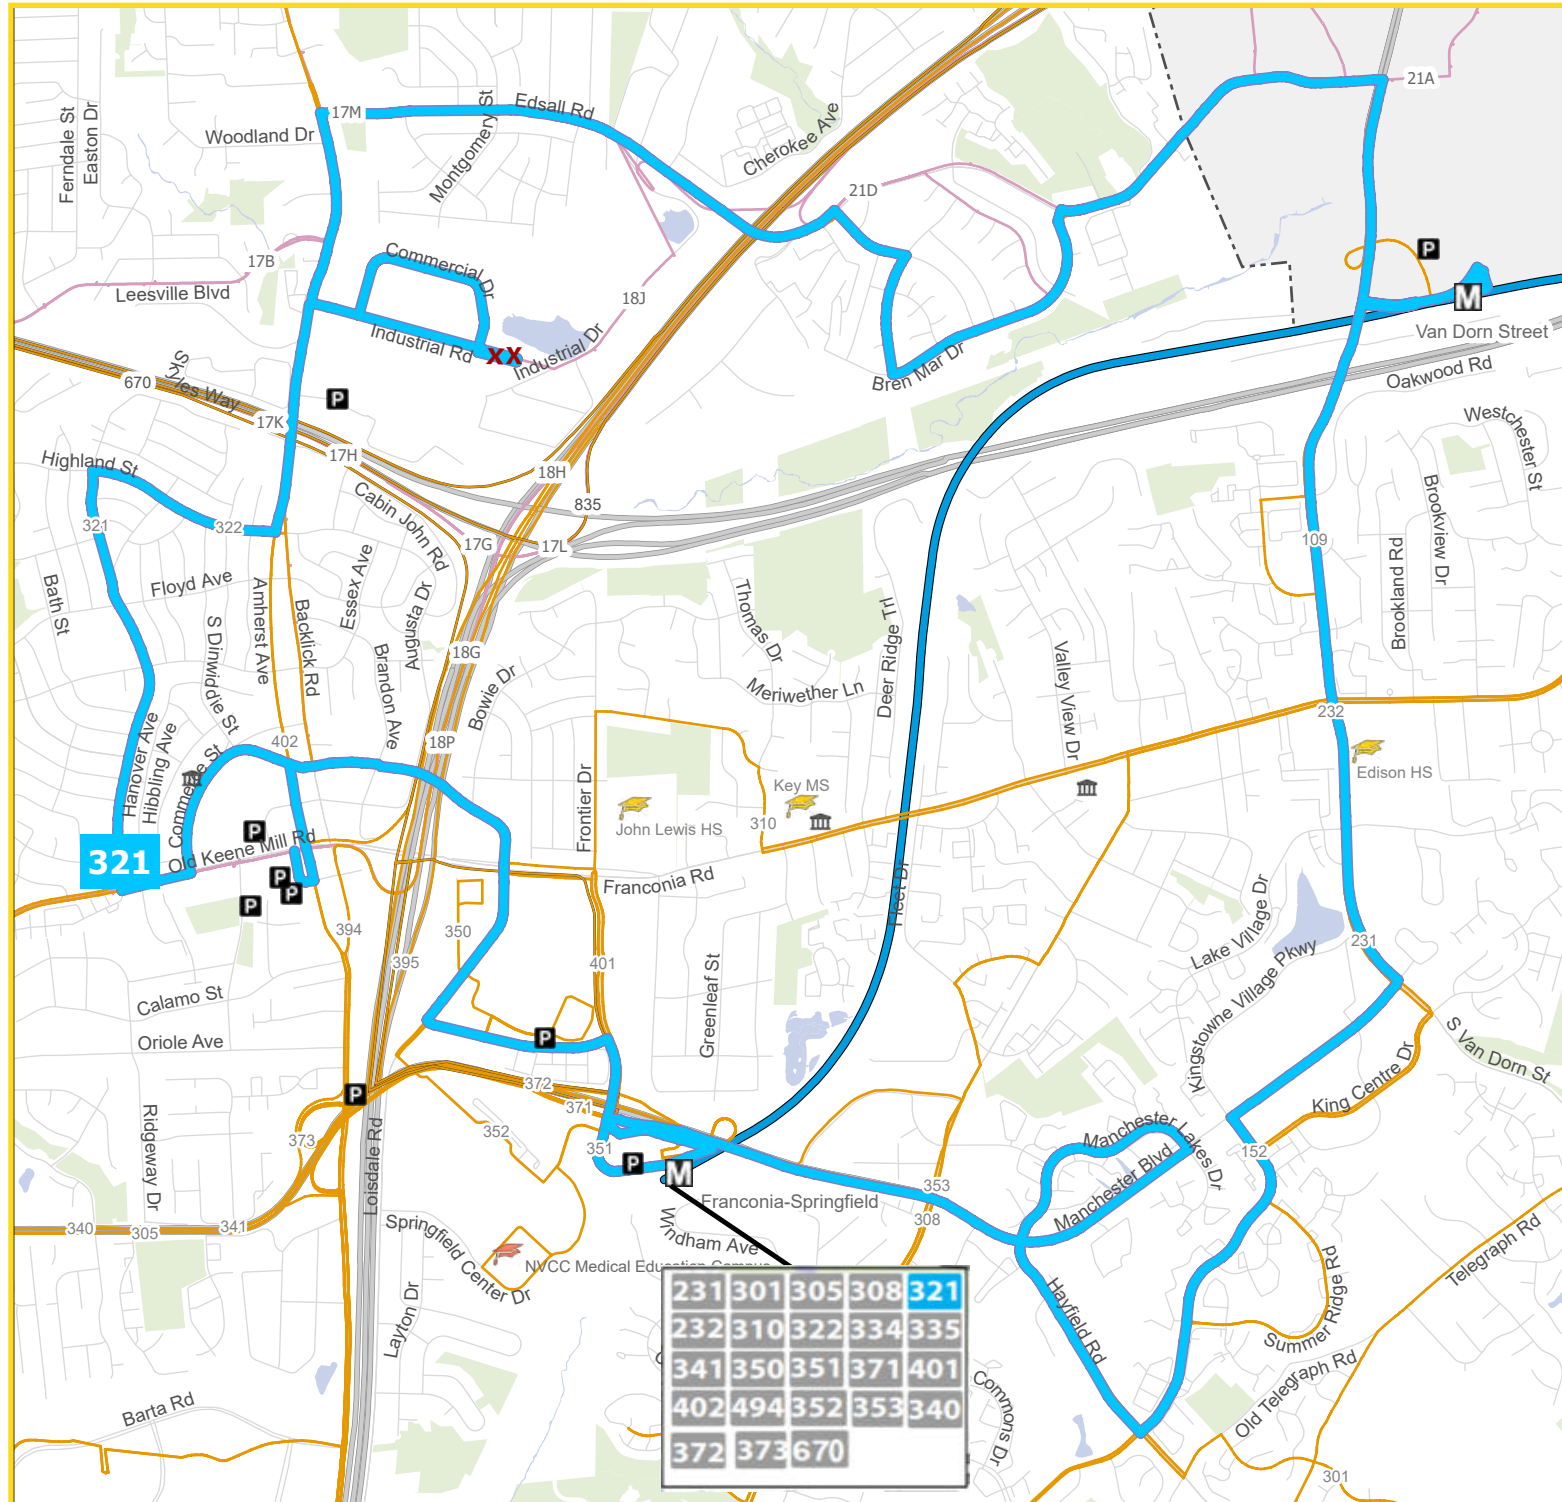

ROUTE 321: FRANCONIA-SPRINGFIELD METRO & VRE STATION TO VAN DORN ST METRO STATION

231	301	305	308	321
232	310	322	334	335
341	350	351	371	401
402	494	352	353	340
372	373	670		

- Preferred Plan**
 - 321
- Existing Service**
 - Segment Served by Other Route(s)
 - Eliminated Segment
 - Fairfax Connector Routes
 - Metrobus Routes
- Transit Facilities**
 - Blue Line
 - Green Line
 - Orange Line
 - Red Line
 - Silver Line
 - Yellow Line
 - Metrorail Station
 - Metrorail Station (New)
 - Transit Center
 - Park & Ride
- Points of Interest**
 - Hospital
 - Government/Community/Human Services Center
 - Middle School/High School
 - College/University

OVERVIEW	CLASS	Local
	DIRECTIONS	Loop
	VIA	Old Keene Mill Rd, Edsall Rd, Franconia-Springfield Metro & VRE Station, Bren Mar Drive, Kingstowne Blvd
	TRANSFERS AVAILABLE	Blue Line, 109, 231, 232, 301, 305, 308, 310, 322, 334, 335, 340, 341, 350, 351, 352, 353, 371, 372, 373, 393, 396, 401, 402, 494, 670; Metrobus 7A; VRE
	IMPROVEMENT(S)	Route alignment update to serve Springfield Multi-Use Transit Center

		WEEKDAY	SATURDAY	SUNDAY
LEVEL OF SERVICE	PROPOSED ROUTE 321			
	SERVICE HOURS	4:02 AM - 1:14 AM	5:04 AM - 12:17 AM	5:03 AM - 12:12 AM
	FREQUENCY	RUSH	30 mins	
		NON-RUSH	30 mins	60 mins

FACILITIES SERVED WITHIN A QUARTER MILE

- 1** HIGH/MIDDLE SCHOOLS
- 0** TRANSIT CENTERS
- 0** COLLEGES
- 8** PARK & RIDE LOTS
- 2** METRORAIL STATIONS
- 3** ACTIVITY CENTERS
- 0** HOSPITALS
- 1** COMMUNITY / HUMAN SERVICES CENTERS