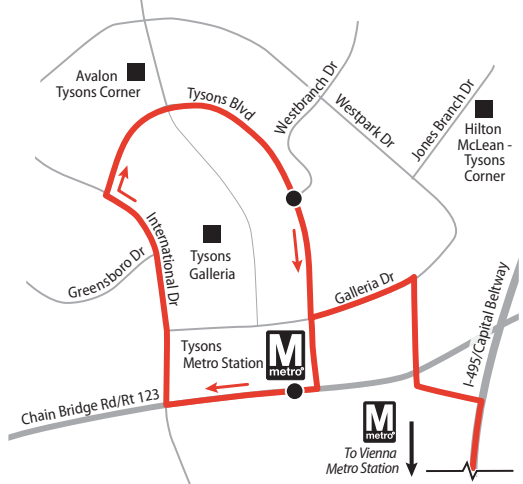

- Centreville (Stone Rd) Park & Ride
- Fairfax County Government Center Park & Ride
- Vienna Metro Station
- Tysons Metro Station

\$ Base Fare • Tarifa Básica

For fares and important information about the bus system, see the brochure: **Fares, Policies & General Information**

660_0123

ROUTE 660

Stone Road – Tysons

● Timepoint • Punto de tiempo

P
To Fairfax County
Government Center
& Centreville (Stone Rd)
Park & Ride

M
metro
To Tysons
Metro Station

**Monday through Friday • Lunes a Viernes
Eastbound • Dirección este**

Route Number • Número de ruta	Centreville (Stone Rd) Park & Ride P	Fairfax County Government Center Park & Ride P	Vienna Metro Station (South • Sur) M <small>metro</small>	Tysons Metro Station North • Norte) M <small>metro</small>
--	---	---	---	--

**Monday through Friday • Lunes a Viernes
Westbound • Dirección oeste**

Tysons Metro Station North • Norte) M <small>metro</small>	Vienna Metro Station (South • Sur) M <small>metro</small>	Fairfax County Government Center Park & Ride P	Centreville (Stone Rd) Park & Ride P
--	---	---	---