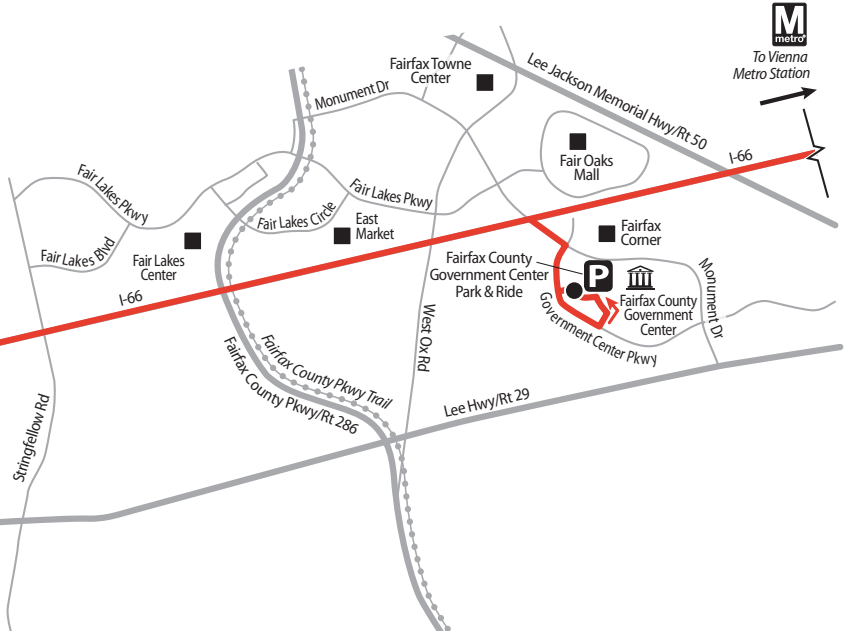

- Centreville (Stone Rd) Park & Ride
- Fairfax County Government Center Park & Ride
- Vienna Metro Station
- Tysons Metro Station

\$ Base Fare • Tarifa Básica

For fares and important information about the bus system, see the brochure: **Fares, Policies & General Information**

660_0123

ROUTE 660

Stone Road – Tysons

● Timepoint • Punto de tiempo

P
To Fairfax County
Government Center
& Centreville (Stone Rd)
Park & Ride

M
metro
To Tysons
Metro Station

**Monday through Friday • Lunes a Viernes
Eastbound • Dirección este**

Route Number • Número de ruta	Centreville (Stone Rd) Park & Ride P	Fairfax County Government Center Park & Ride P	Vienna Metro Station (South • Sur) M <small>metro</small>	Tysons Metro Station North • Norte) M <small>metro</small>
--	---	---	---	--

**Monday through Friday • Lunes a Viernes
Westbound • Dirección oeste**

Tysons Metro Station North • Norte) M <small>metro</small>	Vienna Metro Station (South • Sur) M <small>metro</small>	Fairfax County Government Center Park & Ride P	Centreville (Stone Rd) Park & Ride P
--	---	---	---