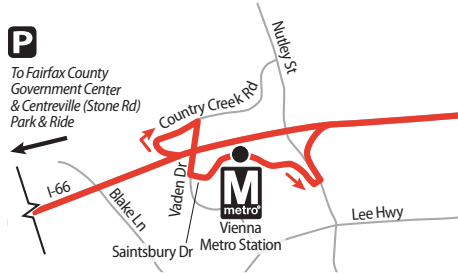

- Centreville (Stone Rd) Park & Ride
- Fairfax County Government Center Park & Ride
- Vienna Metro Station
- Tysons Metro Station

\$ Base Fare • Tarifa Básica

For fares and important information about the bus system, see the brochure: **Fares, Policies & General Information**

660_0123

ROUTE 660

Stone Road – Tysons

● Timepoint • Punto de tiempo

P
To Fairfax County
Government Center
& Centreville (Stone Rd)
Park & Ride

M
metro
To Tysons
Metro Station

**Monday through Friday • Lunes a Viernes
Eastbound • Dirección este**

Route Number • Número de ruta	Centreville (Stone Rd) Park & Ride P	Fairfax County Government Center Park & Ride P	Vienna Metro Station (South • Sur) M <small>metro</small>	Tysons Metro Station North • Norte) M <small>metro</small>
--	---	---	---	--

**Monday through Friday • Lunes a Viernes
Westbound • Dirección oeste**

Tysons Metro Station North • Norte) M <small>metro</small>	Vienna Metro Station (South • Sur) M <small>metro</small>	Fairfax County Government Center Park & Ride P	Centreville (Stone Rd) Park & Ride P
--	---	---	---