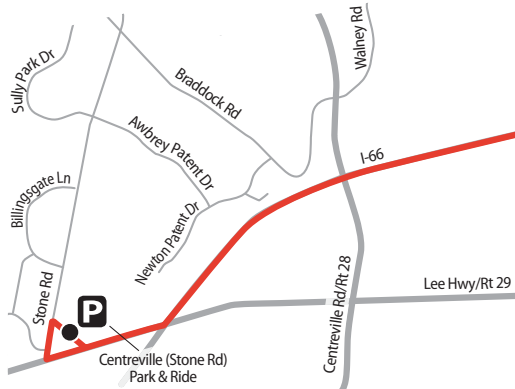

- Centreville (Stone Rd) Park & Ride
- Fairfax County Government Center Park & Ride
- Vienna Metro Station
- Tysons Metro Station

\$ Base Fare • Tarifa Básica

For fares and important information about the bus system, see the brochure: **Fares, Policies & General Information**

660_0123

ROUTE 660

Stone Road – Tysons

● Timepoint • Punto de tiempo

P
To Fairfax County
Government Center
& Centreville (Stone Rd)
Park & Ride

M
metro
To Tysons
Metro Station

**Monday through Friday • Lunes a Viernes
Eastbound • Dirección este**

Route Number • Número de ruta	Centreville (Stone Rd) Park & Ride P	Fairfax County Government Center Park & Ride P	Vienna Metro Station (South • Sur) M <small>metro</small>	Tysons Metro Station North • Norte) M <small>metro</small>
--	---	---	---	--

**Monday through Friday • Lunes a Viernes
Westbound • Dirección oeste**

Tysons Metro Station North • Norte) M <small>metro</small>	Vienna Metro Station (South • Sur) M <small>metro</small>	Fairfax County Government Center Park & Ride P	Centreville (Stone Rd) Park & Ride P
--	---	---	---