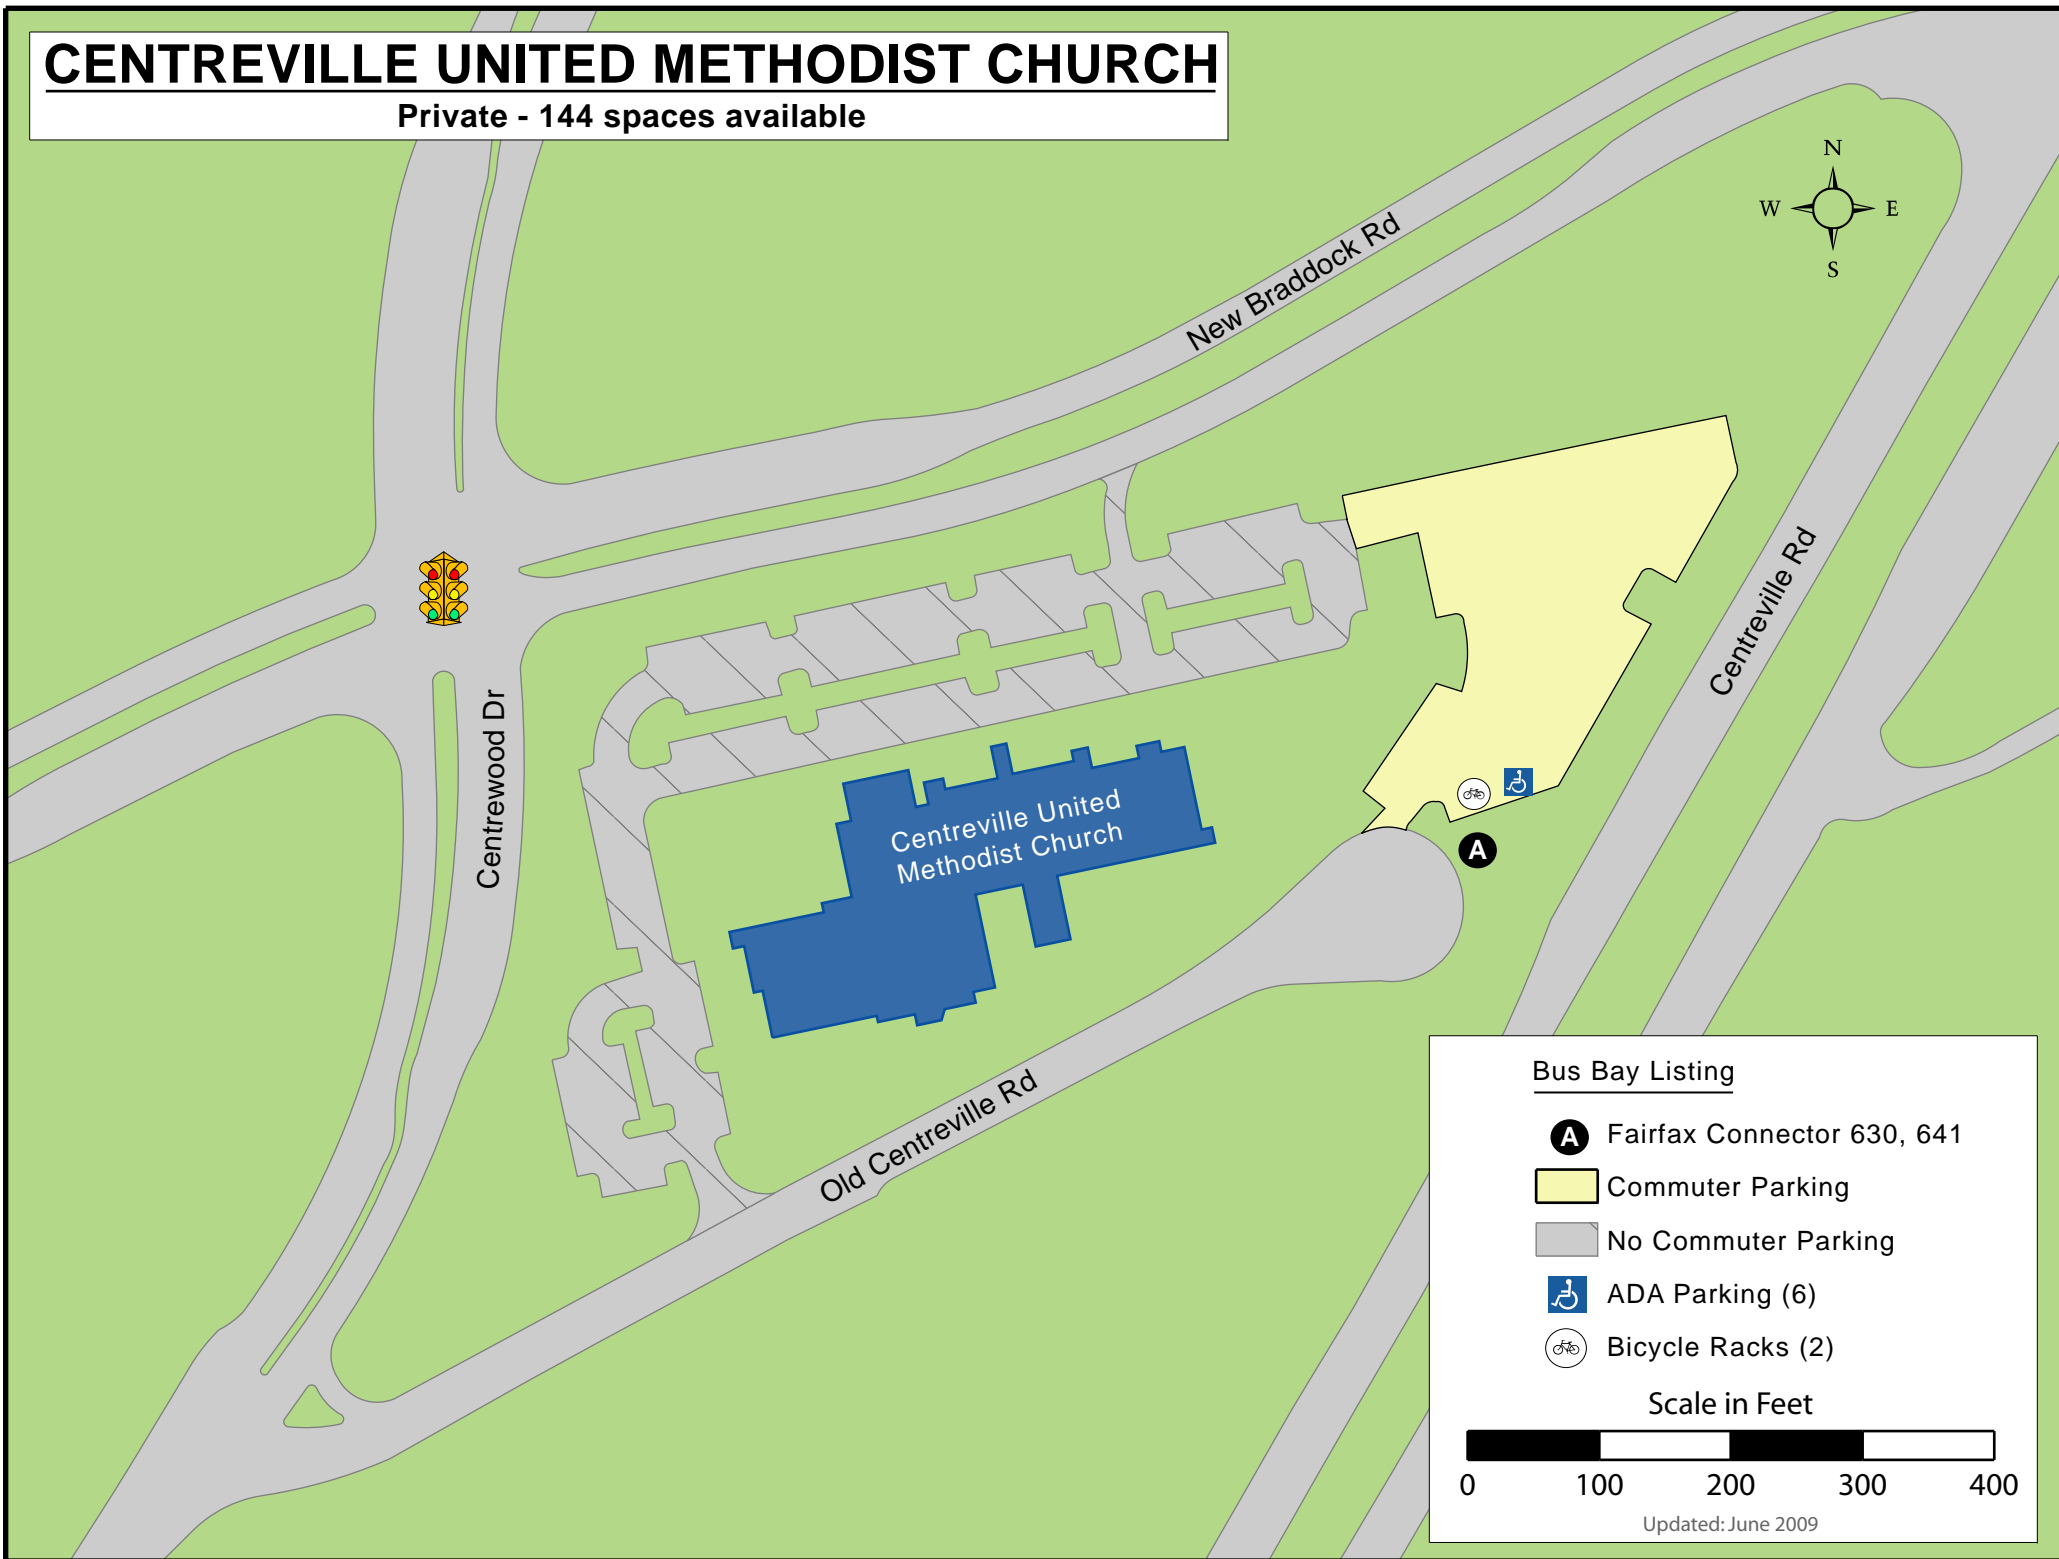

CENTREVILLE UNITED METHODIST CHURCH

Private - 144 spaces available

Bus Bay Listing

- A** Fairfax Connector 630, 641
-  Commuter Parking
-  No Commuter Parking
-  ADA Parking (6)
-  Bicycle Racks (2)

Scale in Feet