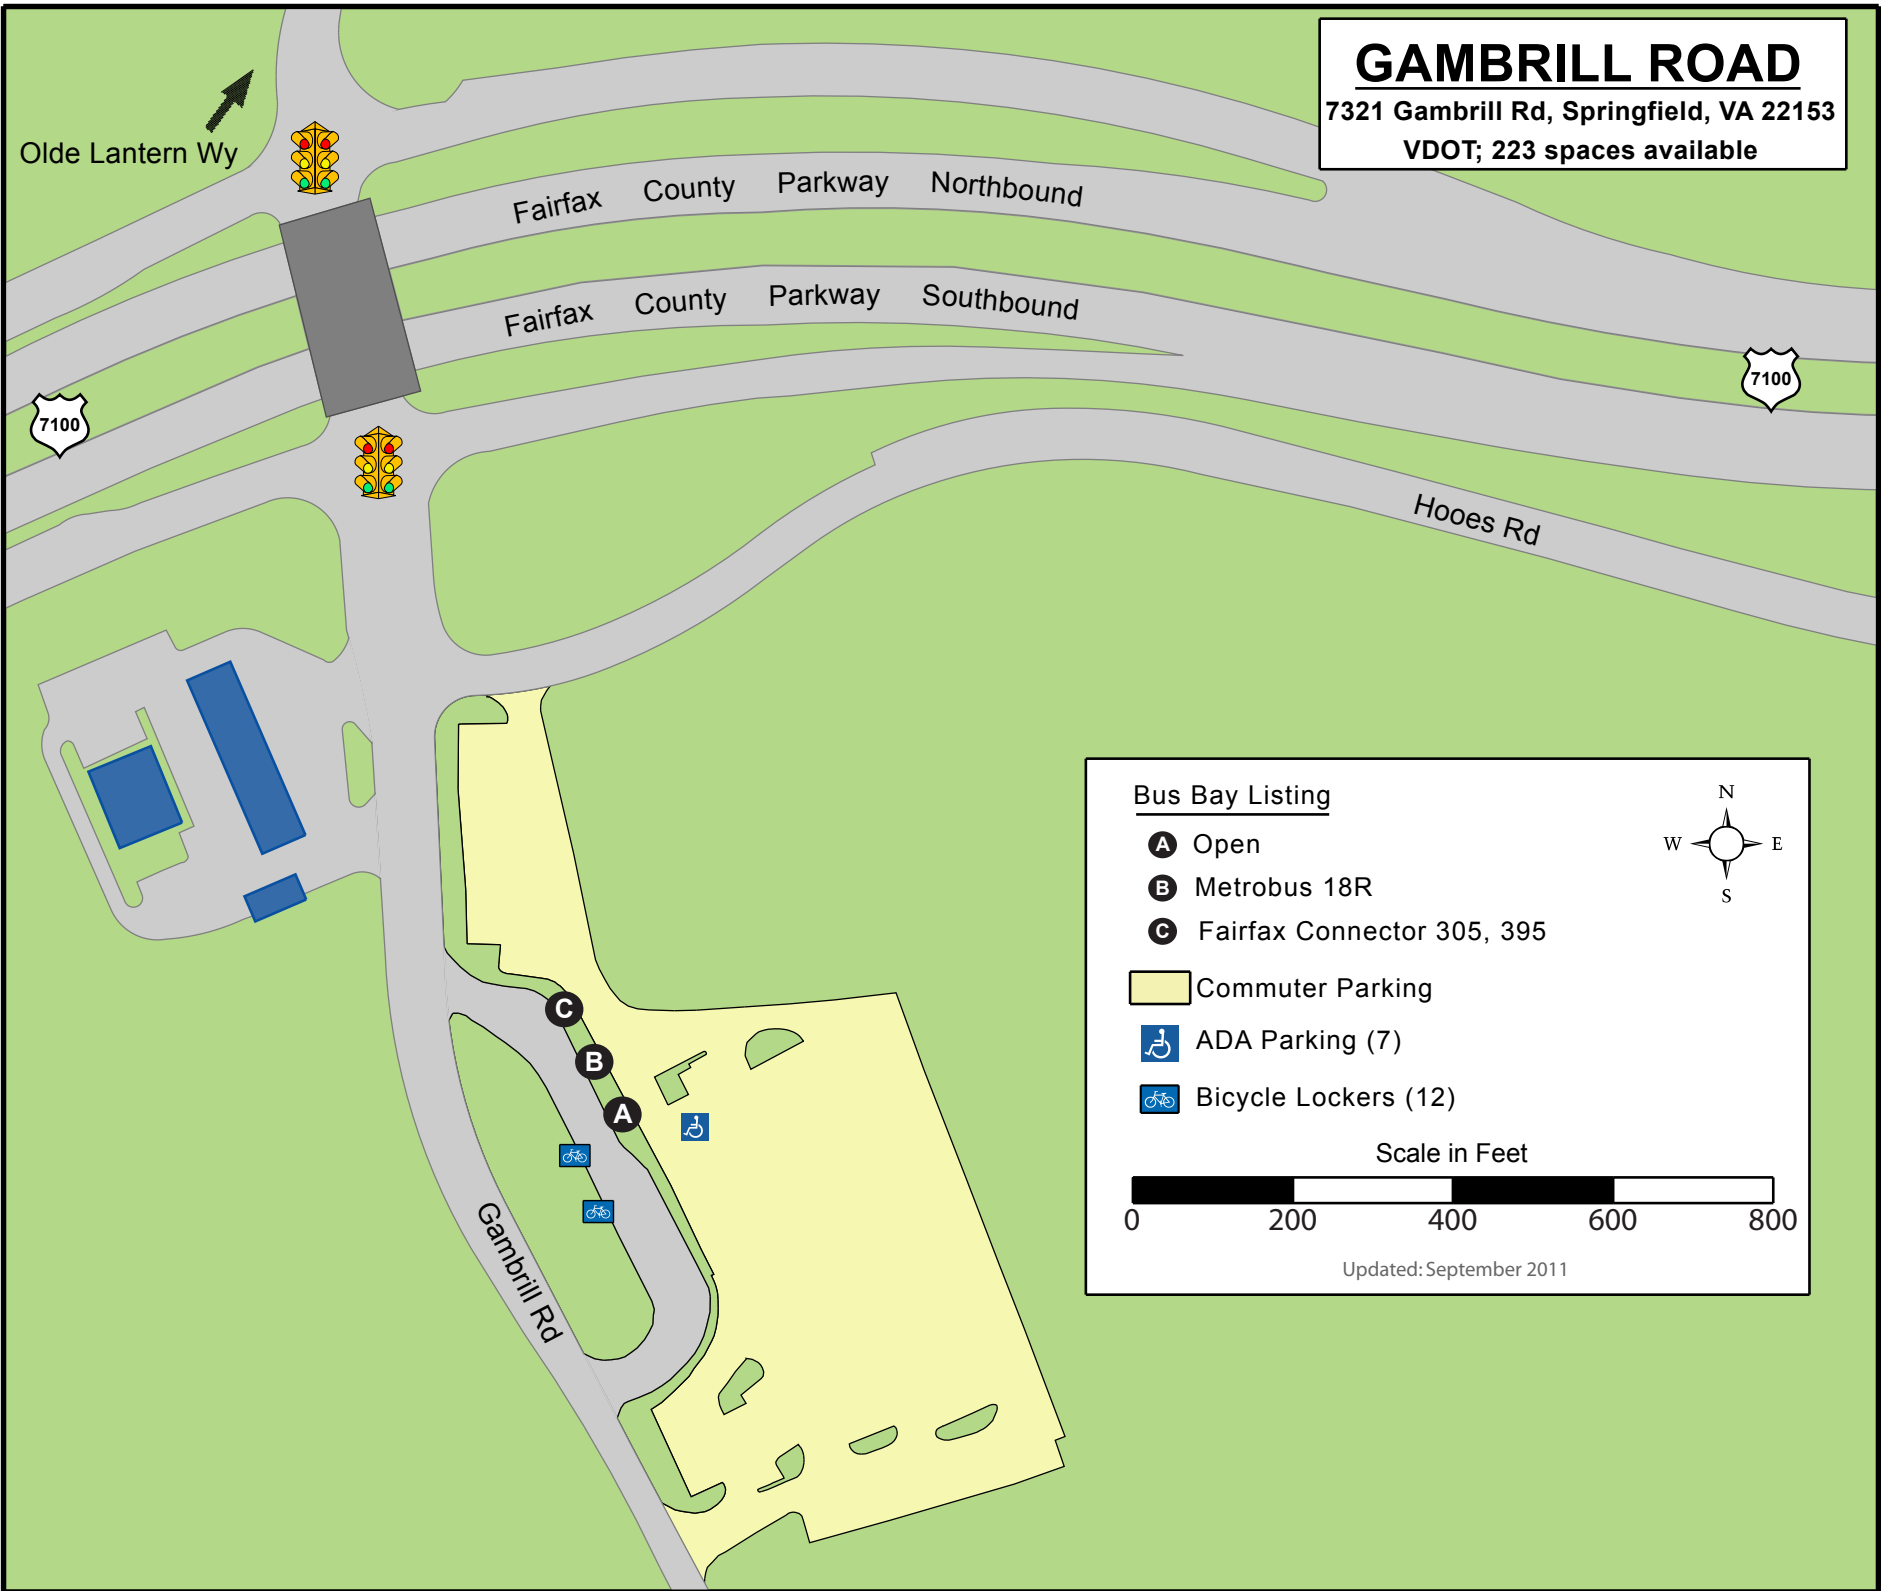

GAMBRILL ROAD

7321 Gambrill Rd, Springfield, VA 22153
VDOT; 223 spaces available

Olde Lantern Wy

Fairfax County Parkway Northbound

Fairfax County Parkway Southbound

Hooes Rd

Gambrill Rd

Bus Bay Listing

- A** Open
- B** Metrobus 18R
- C** Fairfax Connector 305, 395

- Commuter Parking
- ADA Parking (7)
- Bicycle Lockers (12)

Updated: September 2011