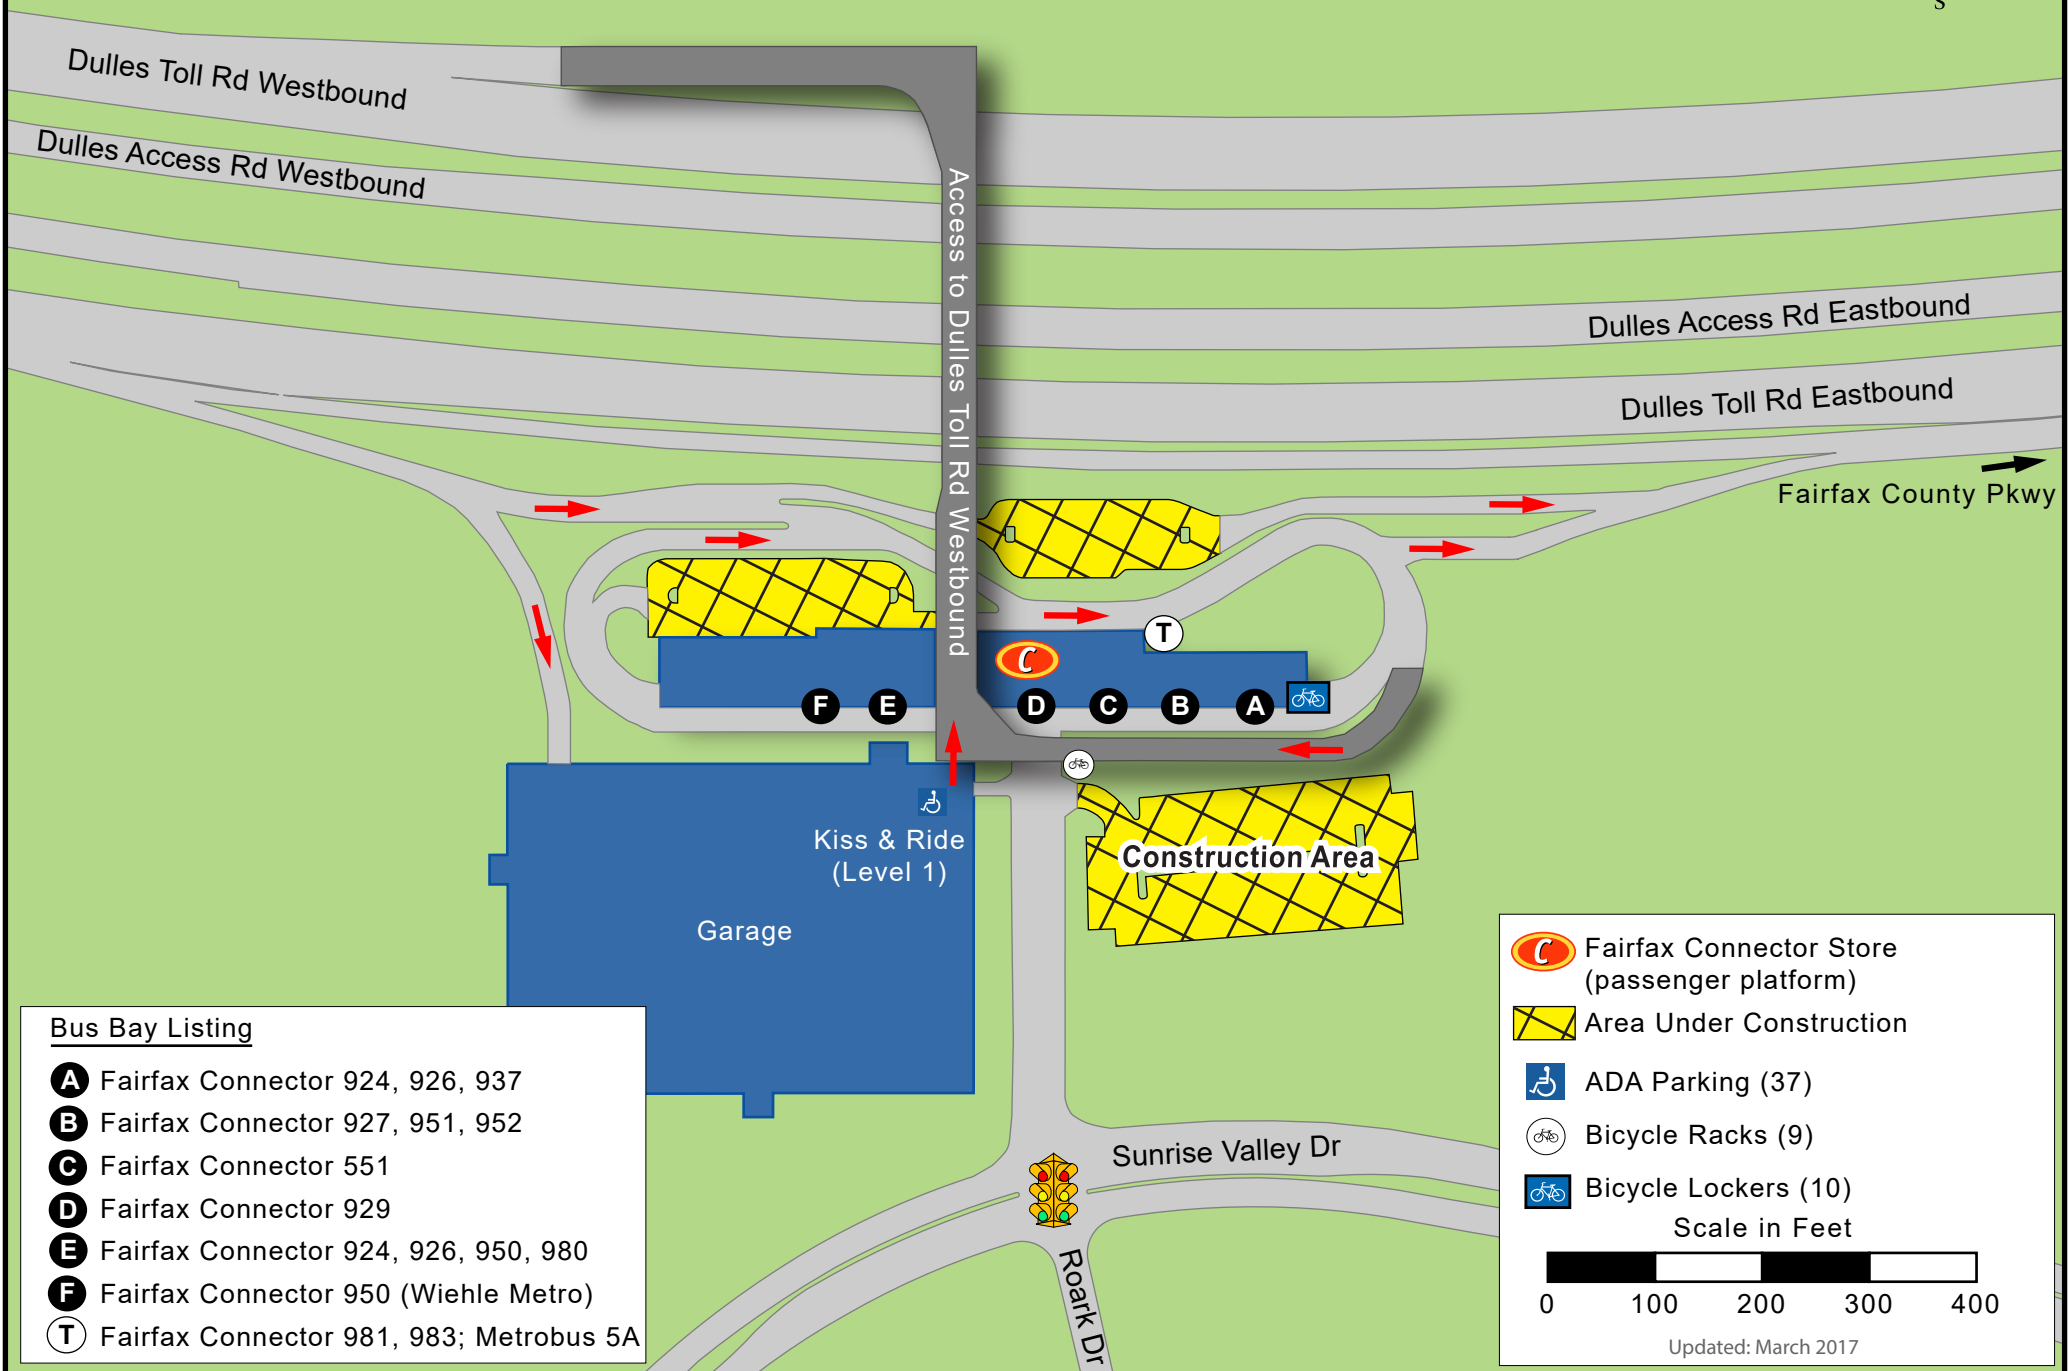

# HERNDON - MONROE

Fairfax County - 1745 spaces available  
**Station Under Construction**

## Bus Bay Listing

- A** Fairfax Connector 924, 926, 937
- B** Fairfax Connector 927, 951, 952
- C** Fairfax Connector 551
- D** Fairfax Connector 929
- E** Fairfax Connector 924, 926, 950, 980
- F** Fairfax Connector 950 (Wiehle Metro)
- T** Fairfax Connector 981, 983; Metrobus 5A

Fairfax Connector Store (passenger platform)

Area Under Construction

ADA Parking (37)

Bicycle Racks (9)

Bicycle Lockers (10)

Scale in Feet

Updated: March 2017