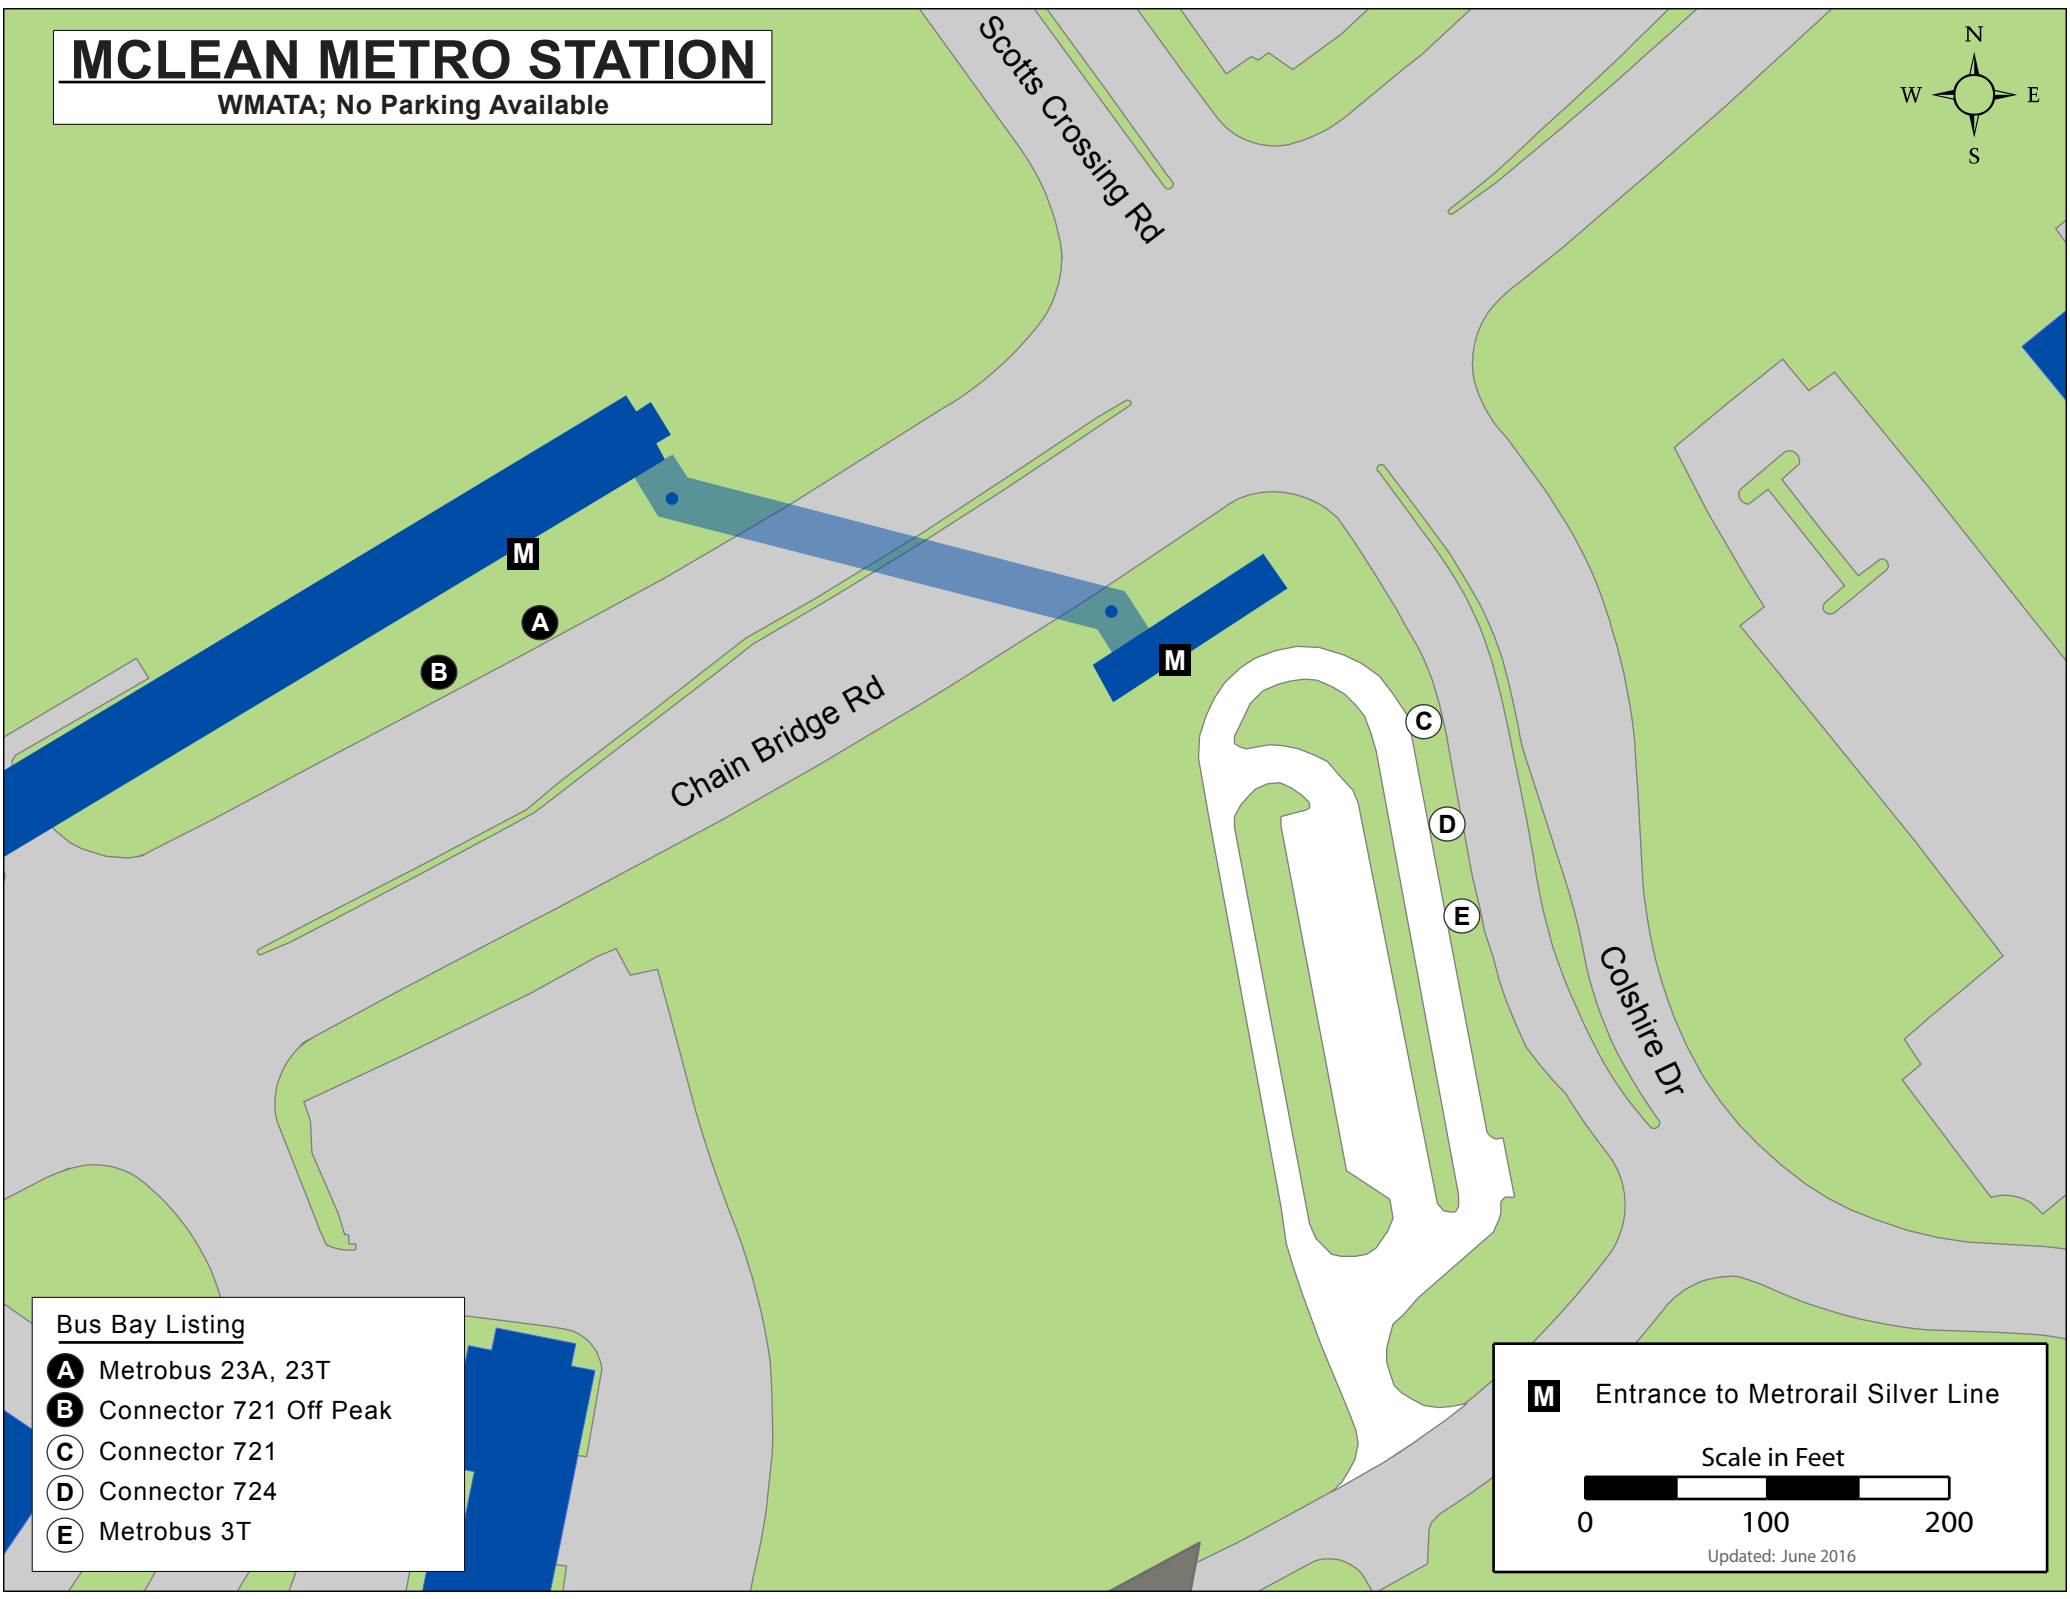

# MCLEAN METRO STATION

WMATA; No Parking Available

### Bus Bay Listing

- A** Metrobus 23A, 23T
- B** Connector 721 Off Peak
- C** Connector 721
- D** Connector 724
- E** Metrobus 3T

**M** Entrance to Metrorail Silver Line

Updated: June 2016