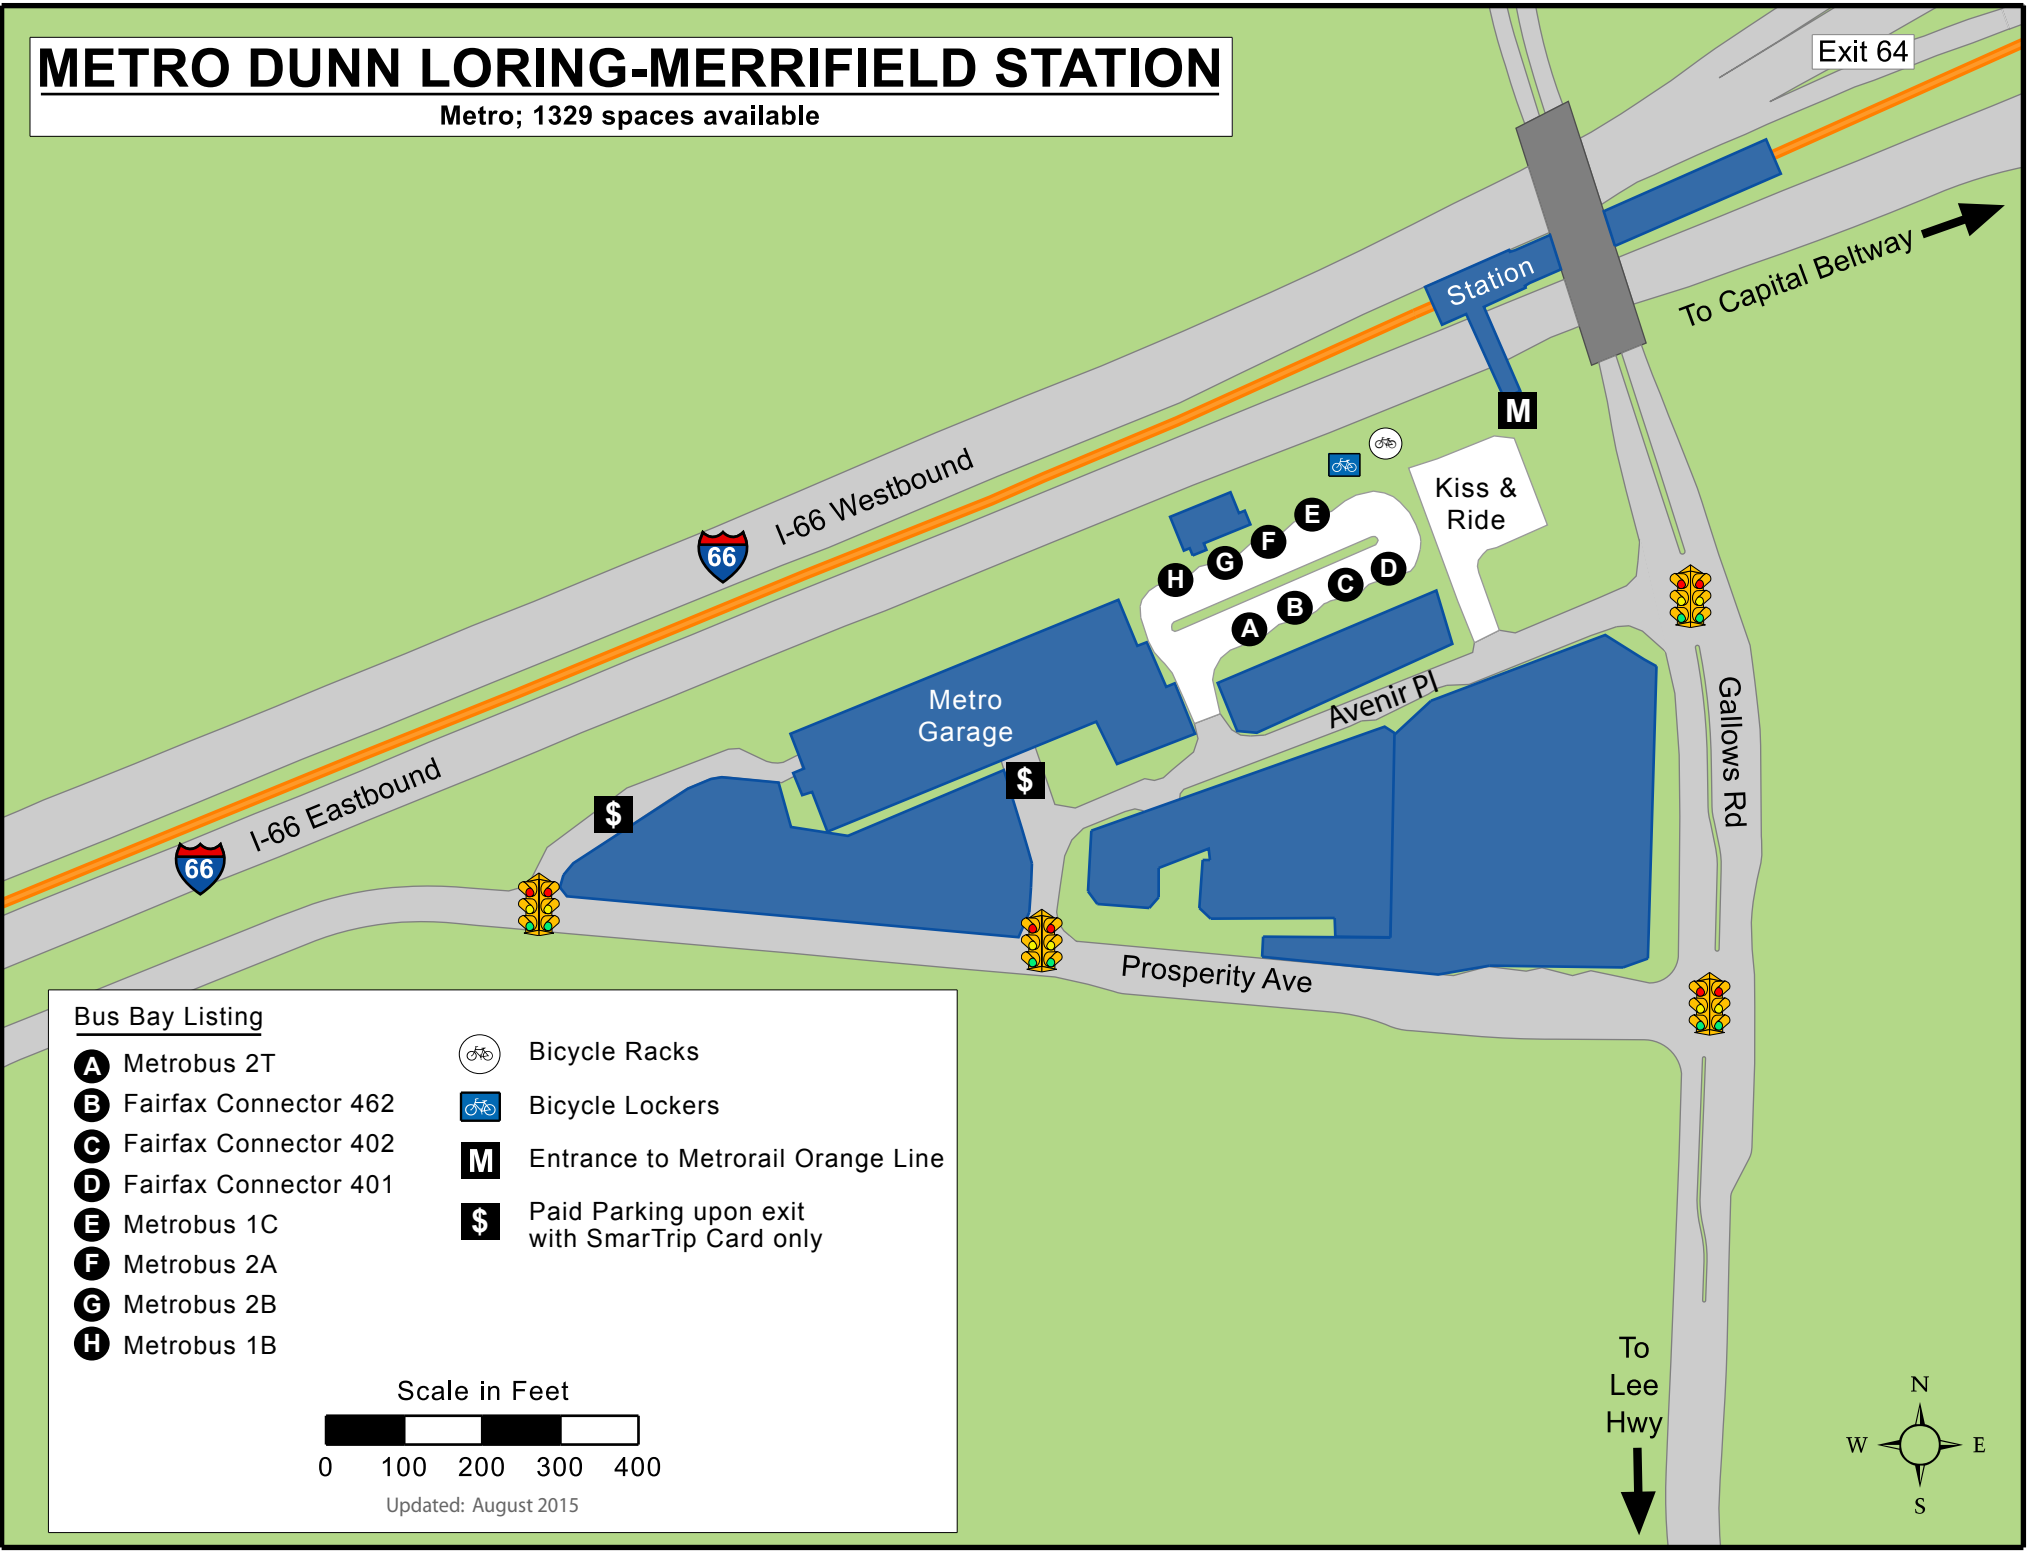

METRO DUNN LORING-MERRIFIELD STATION

Metro; 1329 spaces available

Bus Bay Listing

- A** Metrobus 2T
- B** Fairfax Connector 462
- C** Fairfax Connector 402
- D** Fairfax Connector 401
- E** Metrobus 1C
- F** Metrobus 2A
- G** Metrobus 2B
- H** Metrobus 1B

-  Bicycle Racks
-  Bicycle Lockers
- M** Entrance to Metrorail Orange Line
- \$** Paid Parking upon exit with SmarTrip Card only

Scale in Feet

Updated: August 2015