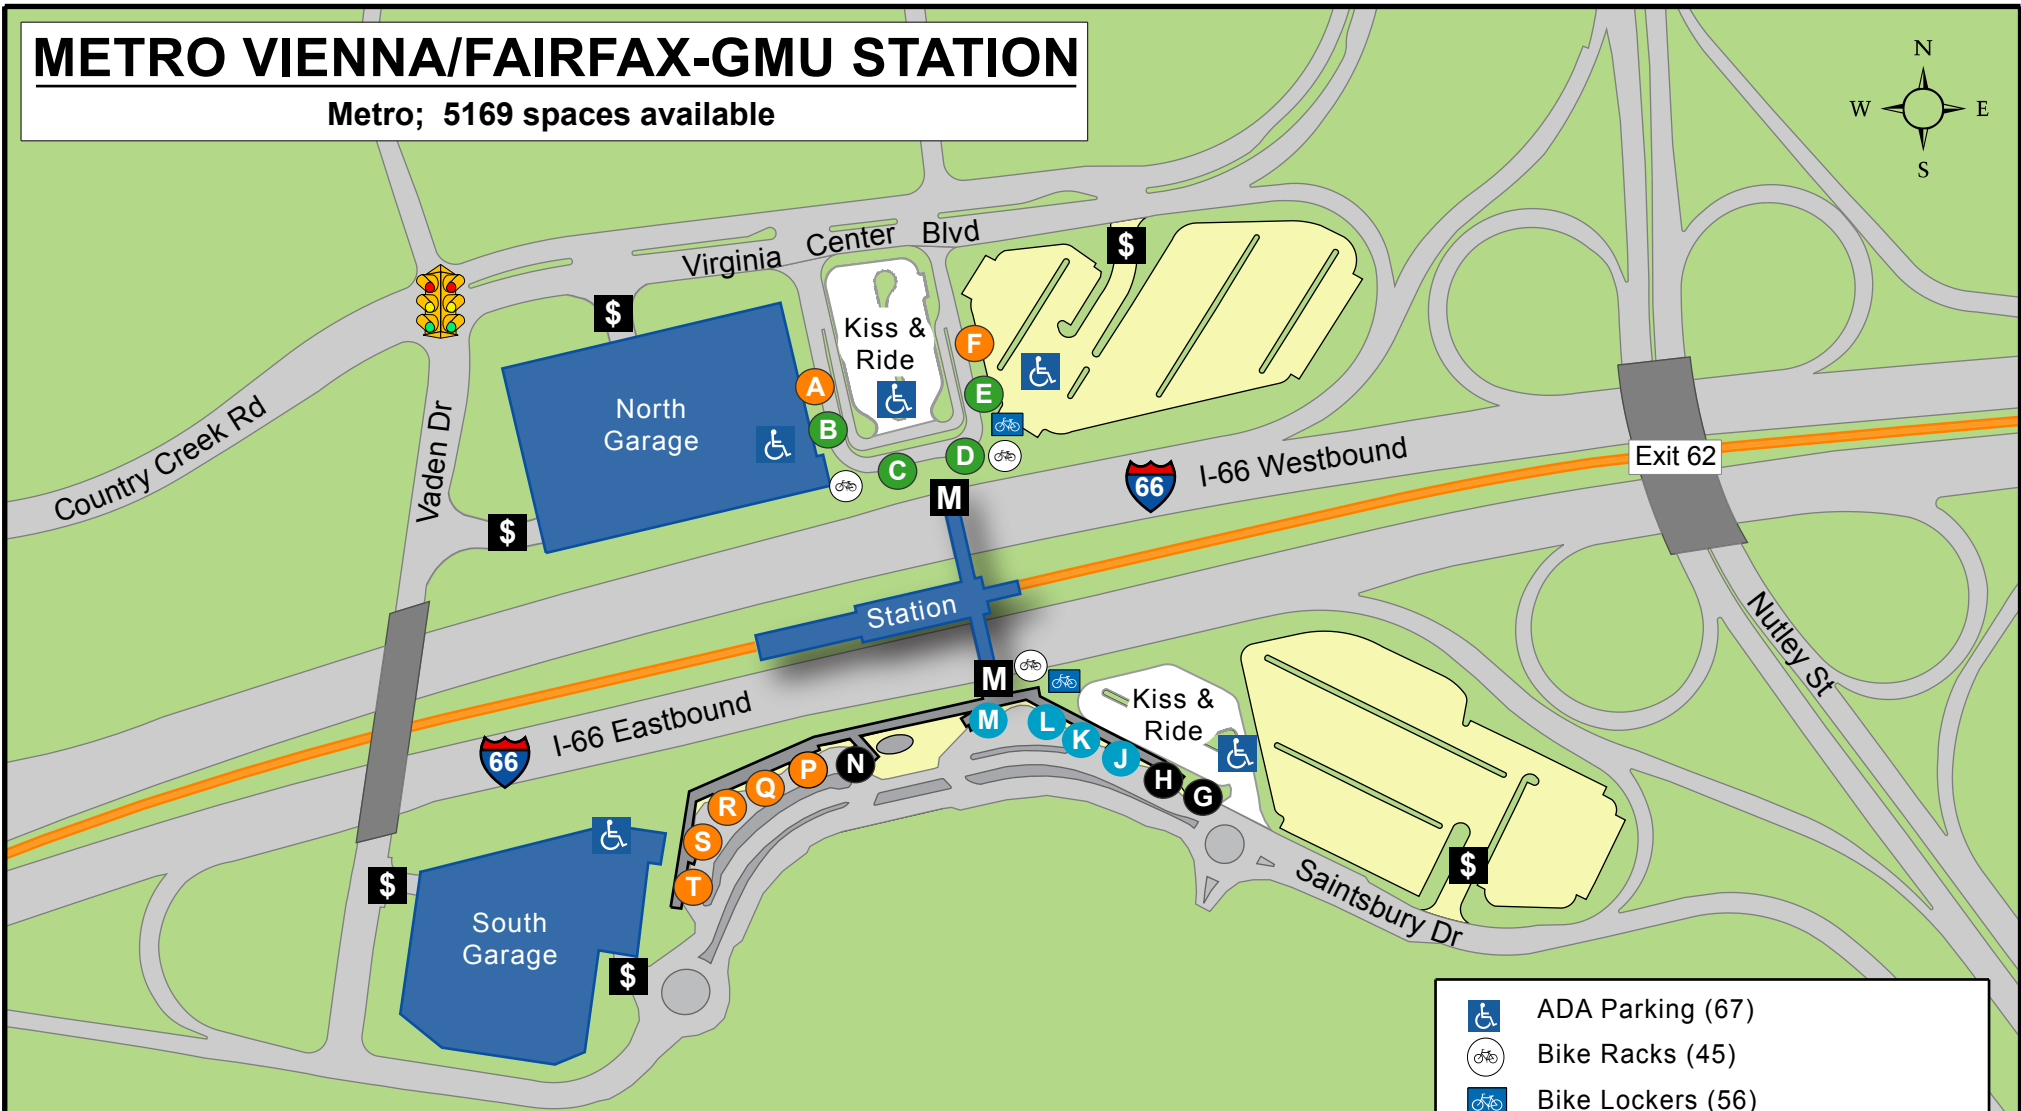

METRO VIENNA/FAIRFAX-GMU STATION

Metro; 5169 spaces available

Bus Bay Listing

- | | | |
|-----------------------------|--------------------------|---------------------------------------|
| A Connector 461, 466 | G DC2NY | P Connector 621, 622, 623 |
| B CUE Green 2 | H PRTC | Q Connector 640, 641, 642, 644 |
| C CUE Green 1 | J Metrobus 2B WB | R Connector 650, 651, 652 |
| D CUE Gold 1 | K Metrobus 1A, 1Z | S Connector 630, 631, 632 |
| E CUE Gold 2 | L Metrobus 2B EB | T Connector 624, 634 |
| F Connector 463 | M MetroAccess | |
| | N Drop-off Only | |

- ADA Parking (67)
- Bike Racks (45)
- Bike Lockers (56)
- Commuter Parking
- No Commuter Parking
- Entrance to Metrorail Orange Line
- Paid parking upon exit with SmarTrip Card only

Updated: December 2016