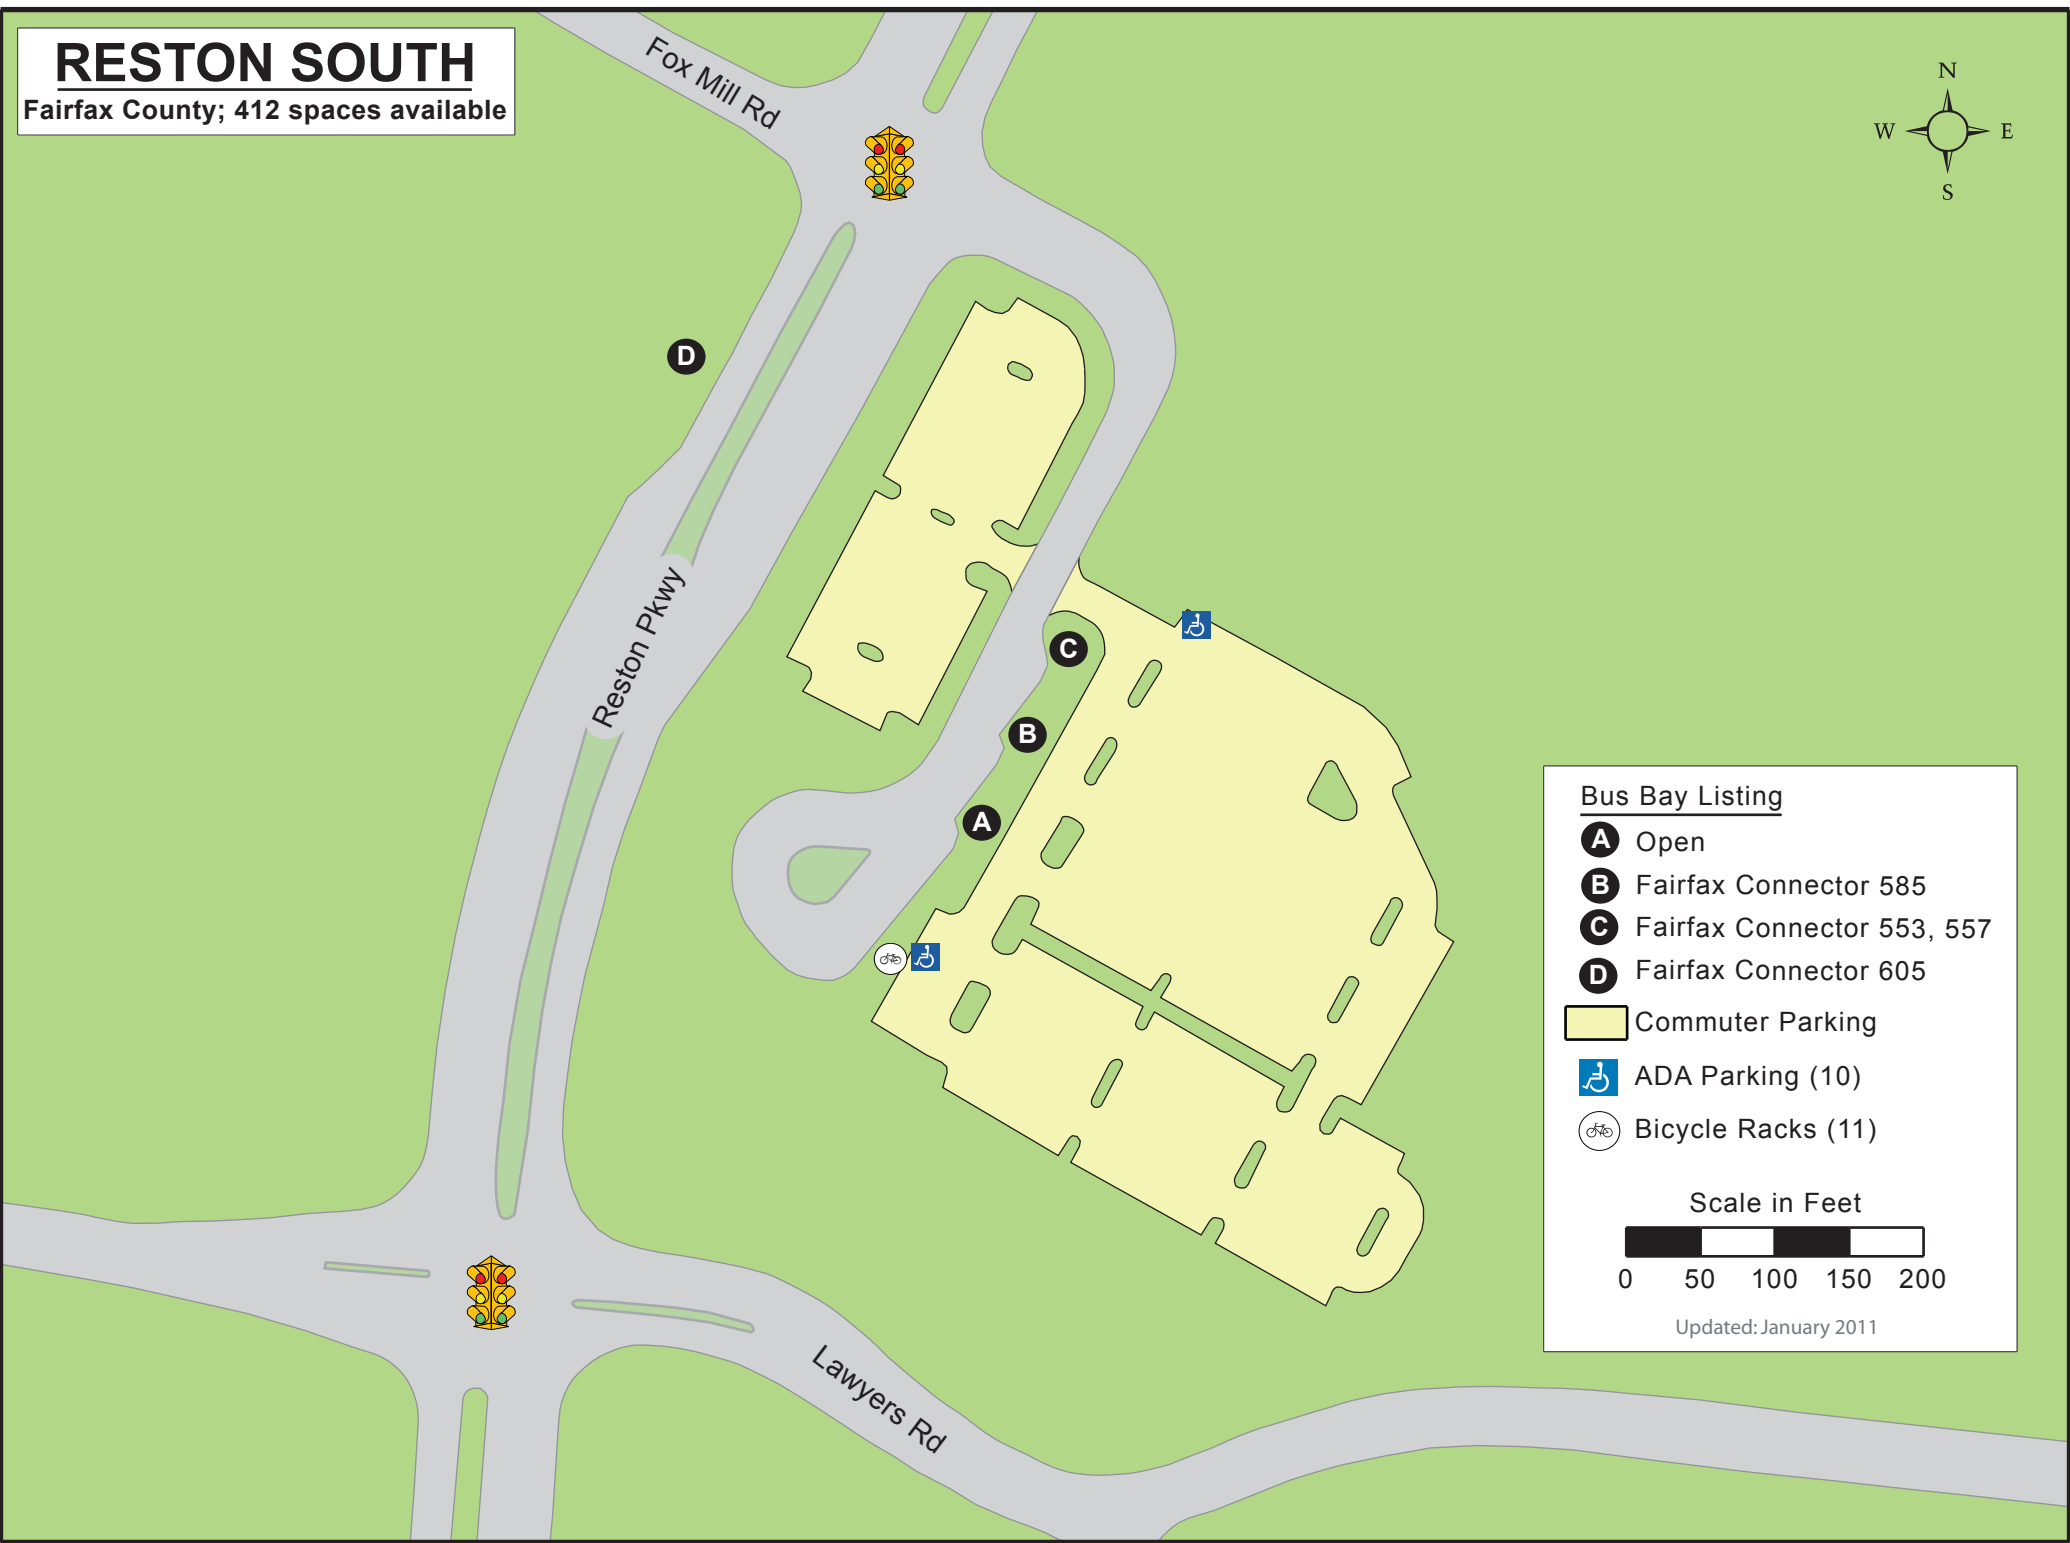

RESTON SOUTH

Fairfax County; 412 spaces available

Bus Bay Listing

- A** Open
- B** Fairfax Connector 585
- C** Fairfax Connector 553, 557
- D** Fairfax Connector 605
-  Commuter Parking
-  ADA Parking (10)
-  Bicycle Racks (11)