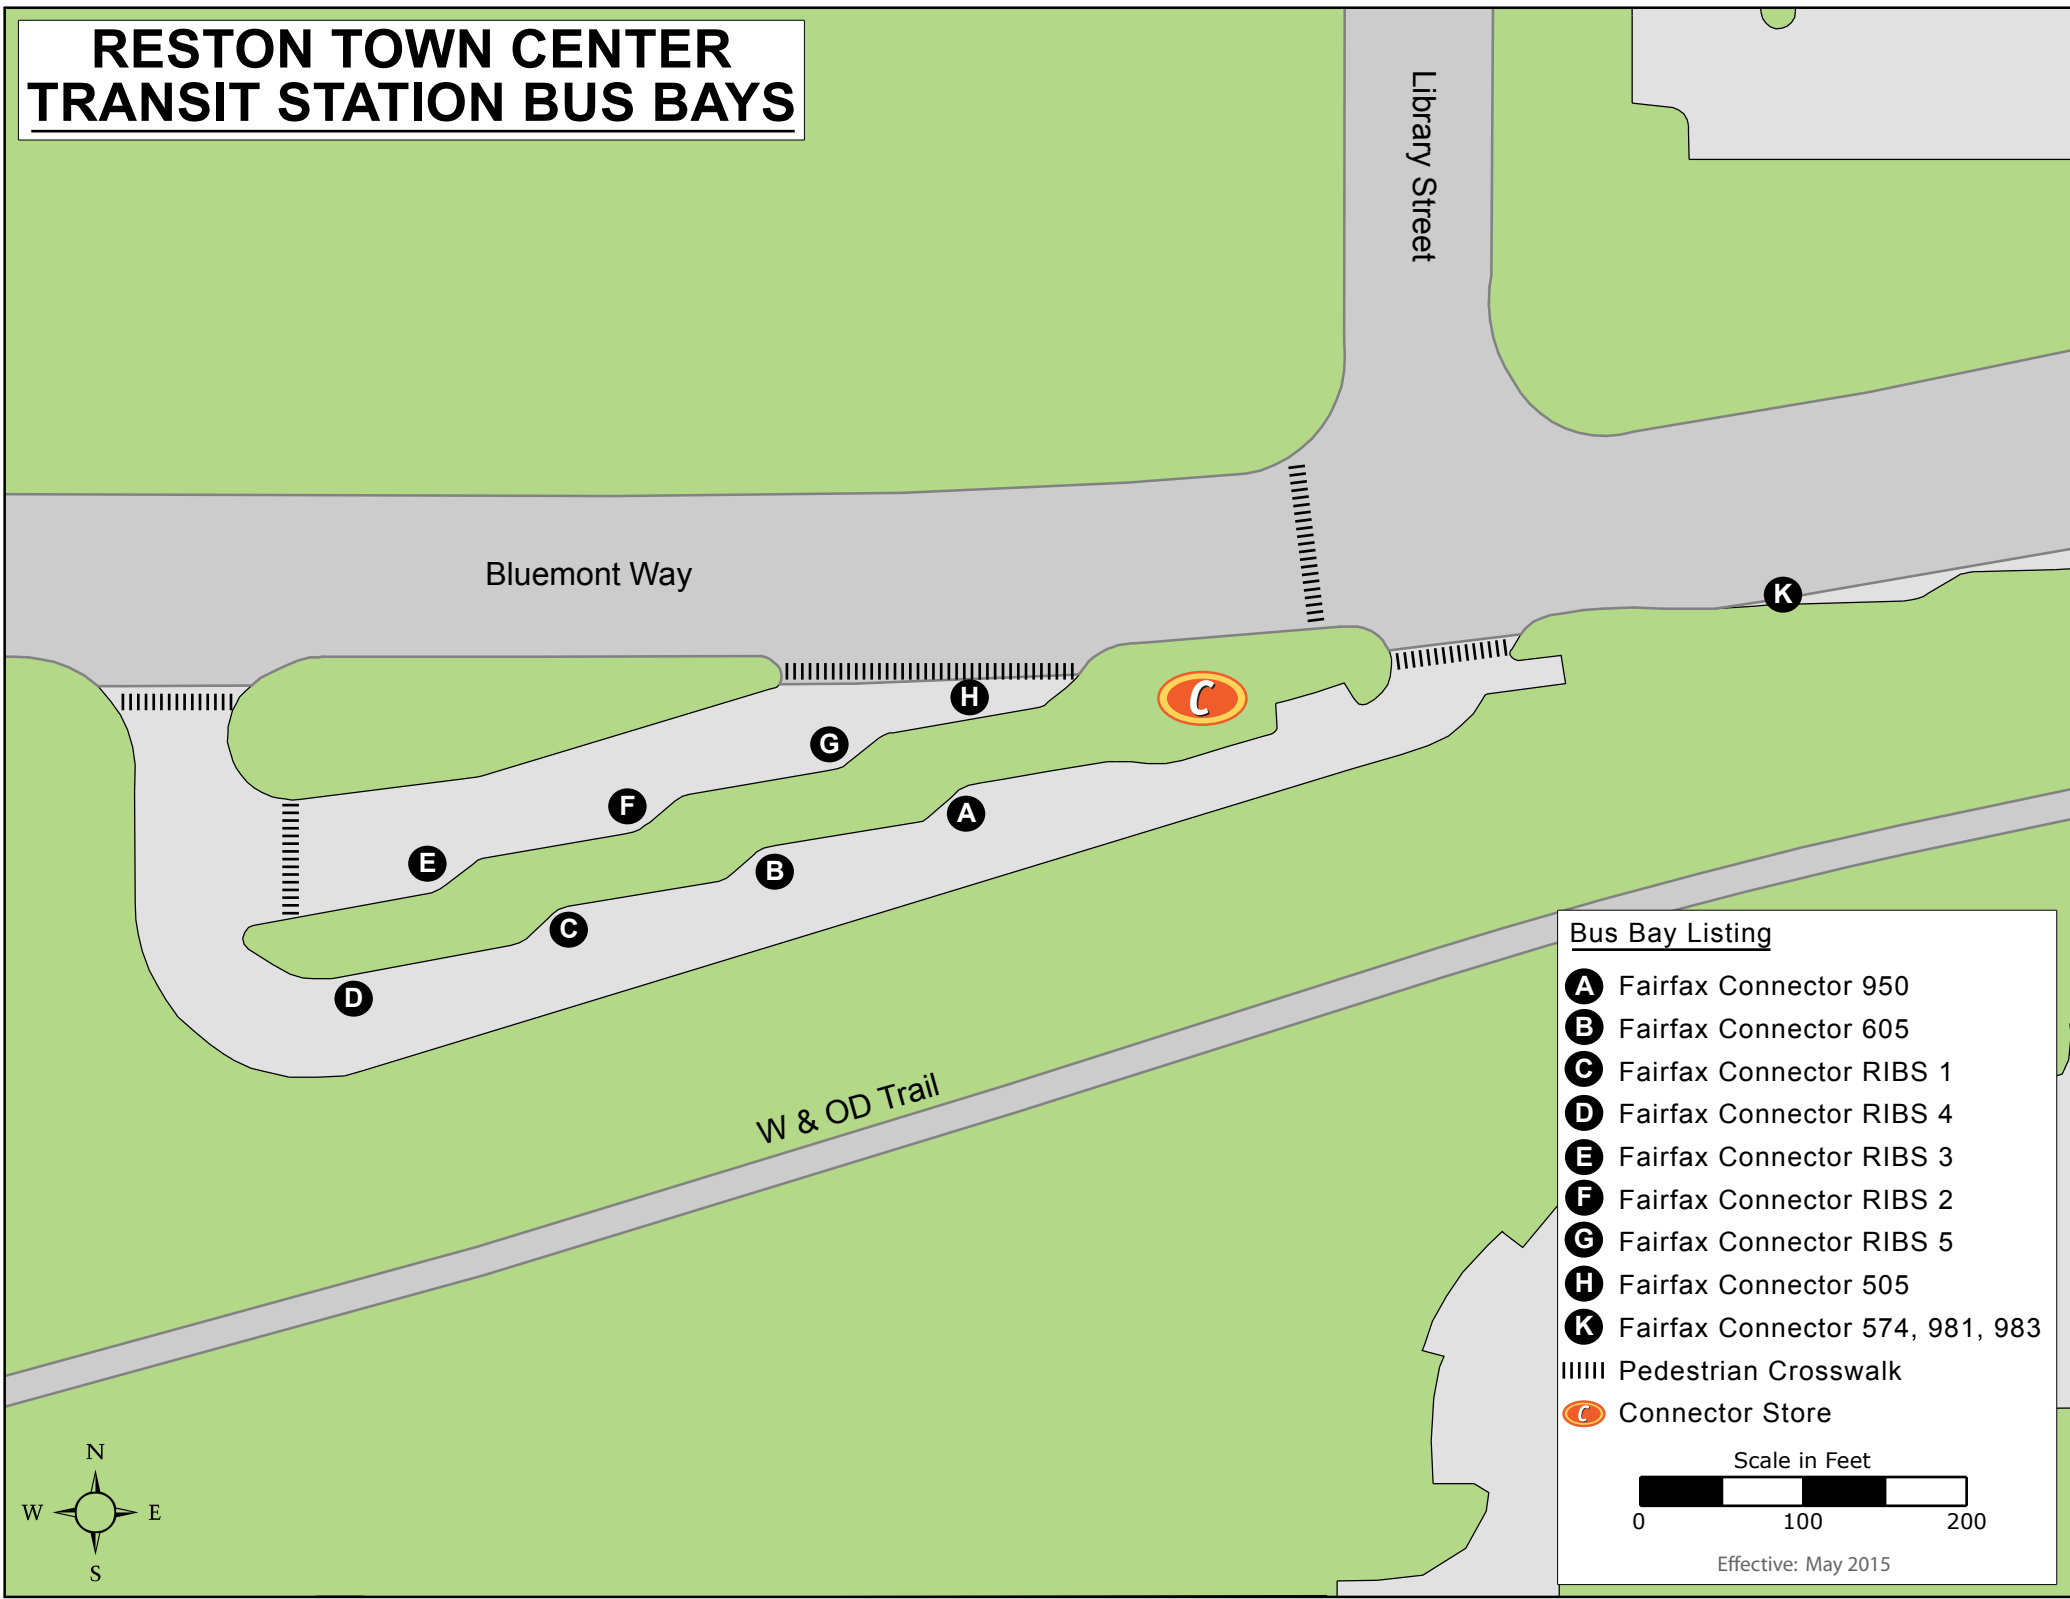

# RESTON TOWN CENTER TRANSIT STATION BUS BAYS

**Bus Bay Listing**

- A** Fairfax Connector 950
- B** Fairfax Connector 605
- C** Fairfax Connector RIBS 1
- D** Fairfax Connector RIBS 4
- E** Fairfax Connector RIBS 3
- F** Fairfax Connector RIBS 2
- G** Fairfax Connector RIBS 5
- H** Fairfax Connector 505
- K** Fairfax Connector 574, 981, 983

----- Pedestrian Crosswalk

**C** Connector Store

Scale in Feet

0 100 200

Effective: May 2015