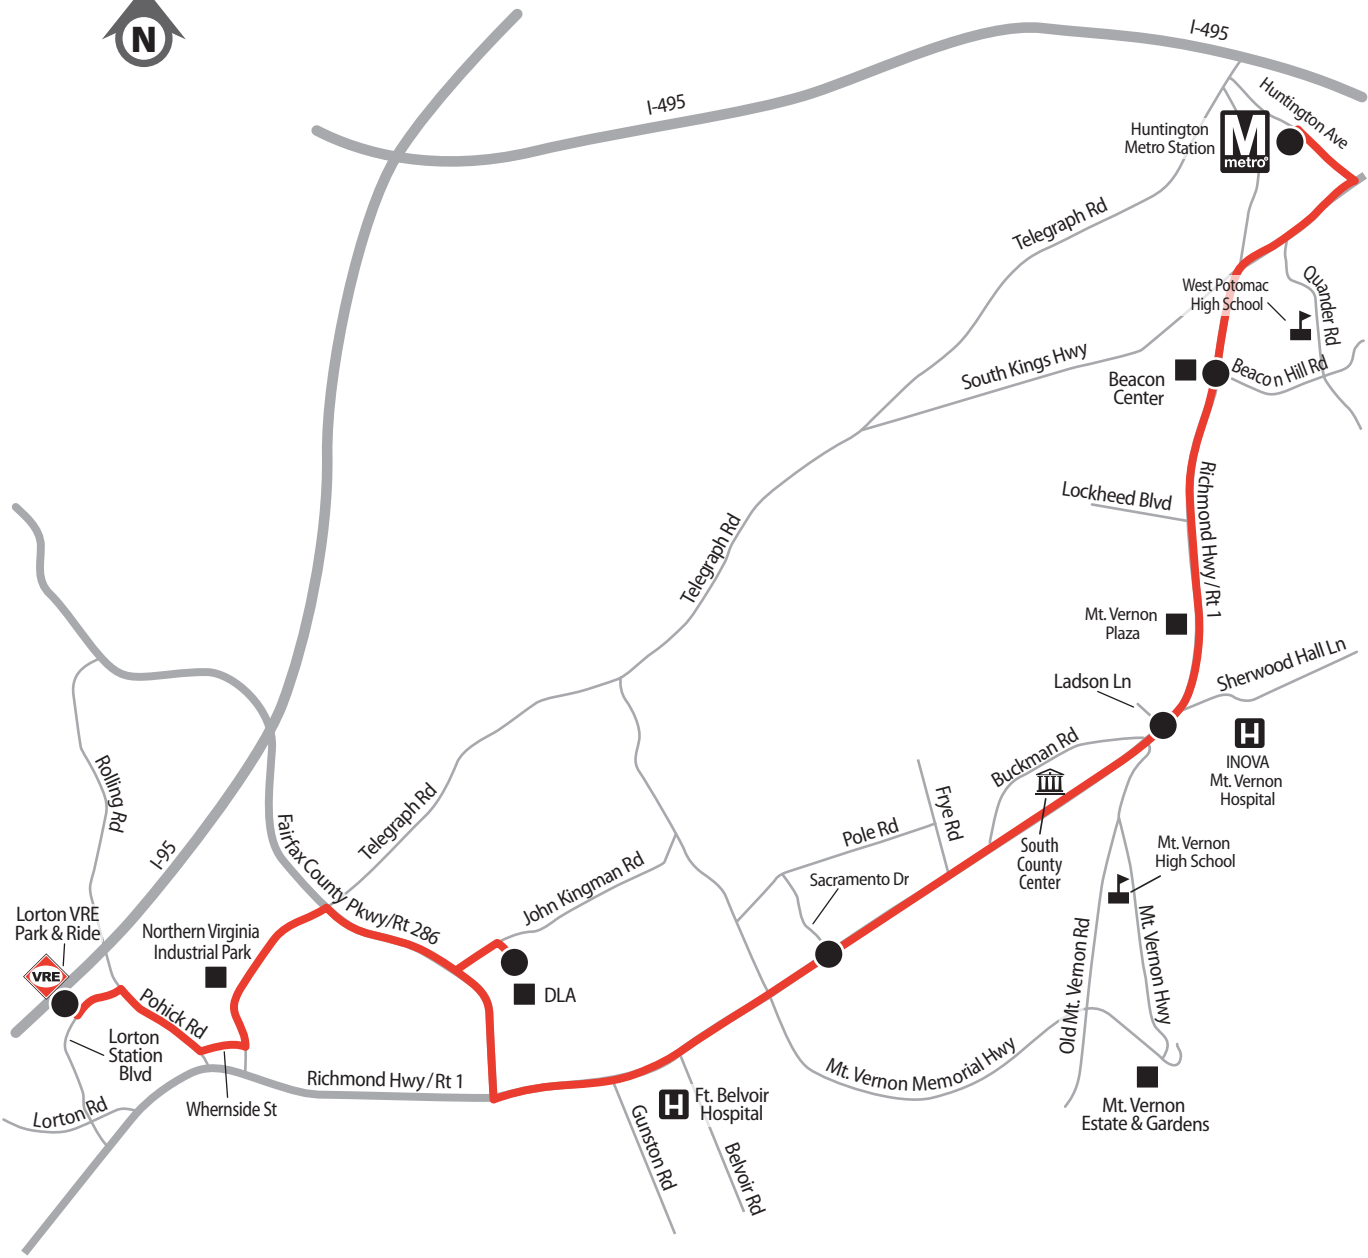

**ROUTE 171**  
Richmond Highway

**LEGEND**  
Route 171 ———  
Timepoint ●

## Richmond Highway

- Huntington Metro Station •
- Richmond Highway • Beacon Center • Groveton •
- Hybla Valley • Woodlawn • Fort Belvoir •
- Defense Logistics Agency (DLA) • Lorton VRE

**Weekday, Saturday & Sunday Service**