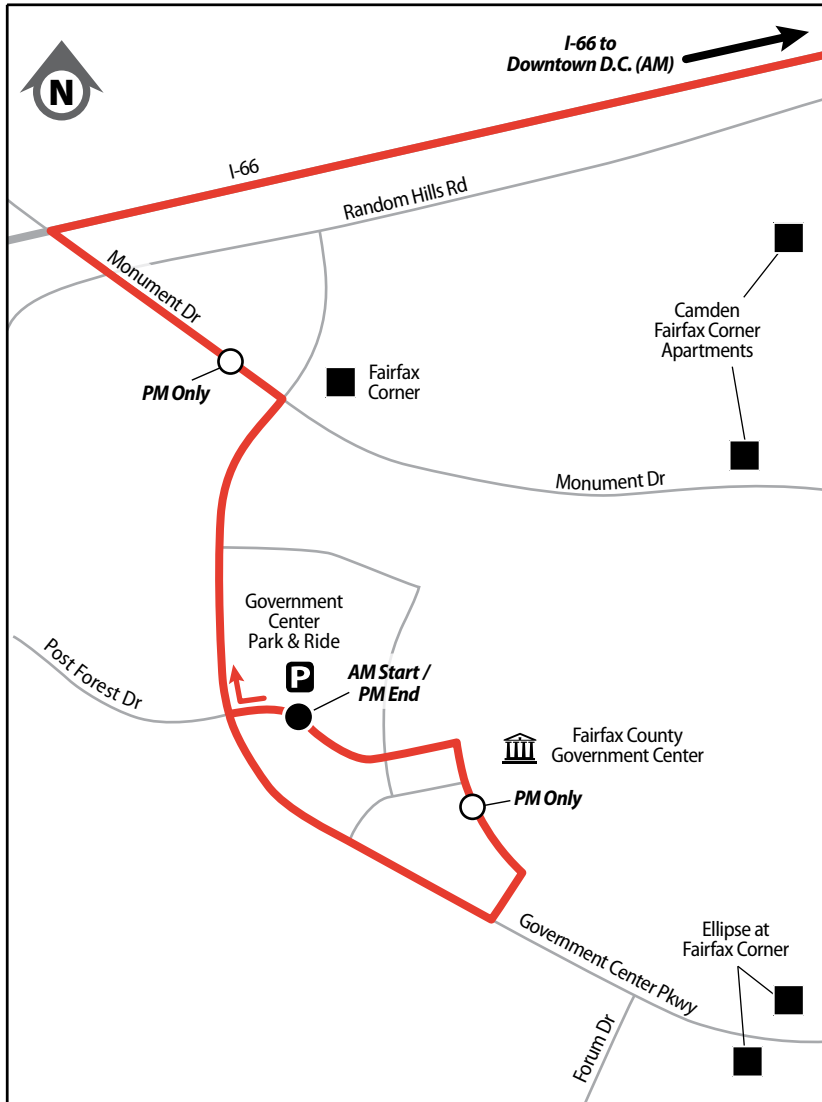

ROUTE 699

**Government Center –
Downtown D.C.**

LEGEND

Route 699

Timepoint

Bus Stop

- Use exact fare; drivers do not carry change.
- Smoking, eating, drinking, and littering are strictly prohibited.

- Strollers must be folded.
- Use earphones with audio and video devices.

- Service animals are permitted on the bus. Other small animals are permitted only if transported in a closed pet carrier.

All Fairfax Connector buses are wheelchair accessible.