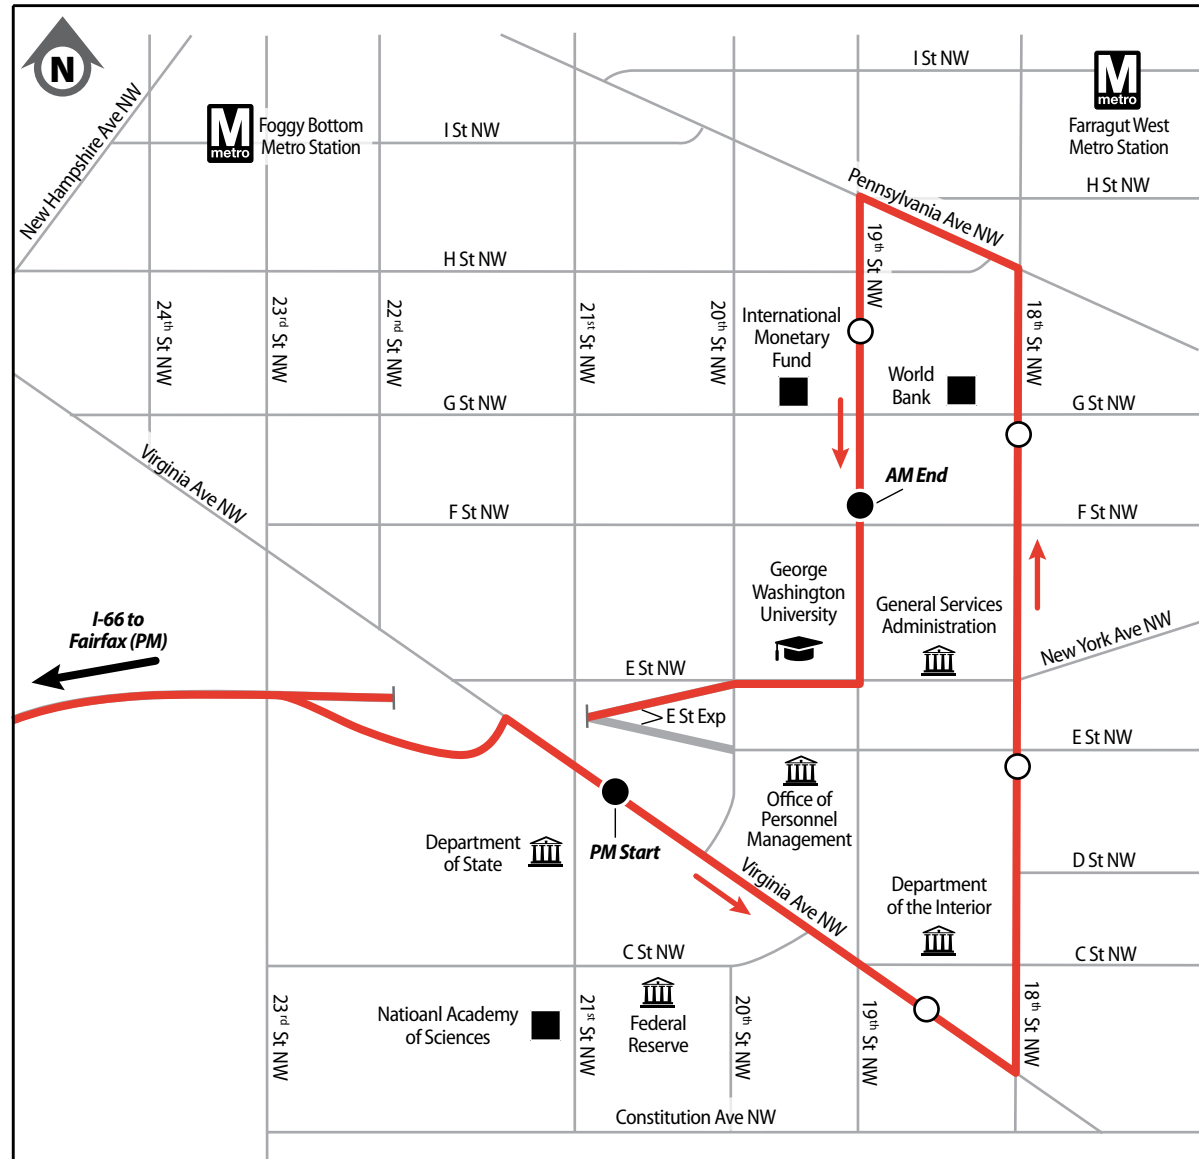

ROUTE 699

**Government Center –
Downtown D.C.**

LEGEND

Route 699

Timepoint

Bus Stop

- Use exact fare; drivers do not carry change.
- Smoking, eating, drinking, and littering are strictly prohibited.

- Strollers must be folded.
- Use earphones with audio and video devices.

- Service animals are permitted on the bus. Other small animals are permitted only if transported in a closed pet carrier.

All Fairfax Connector buses are wheelchair accessible.