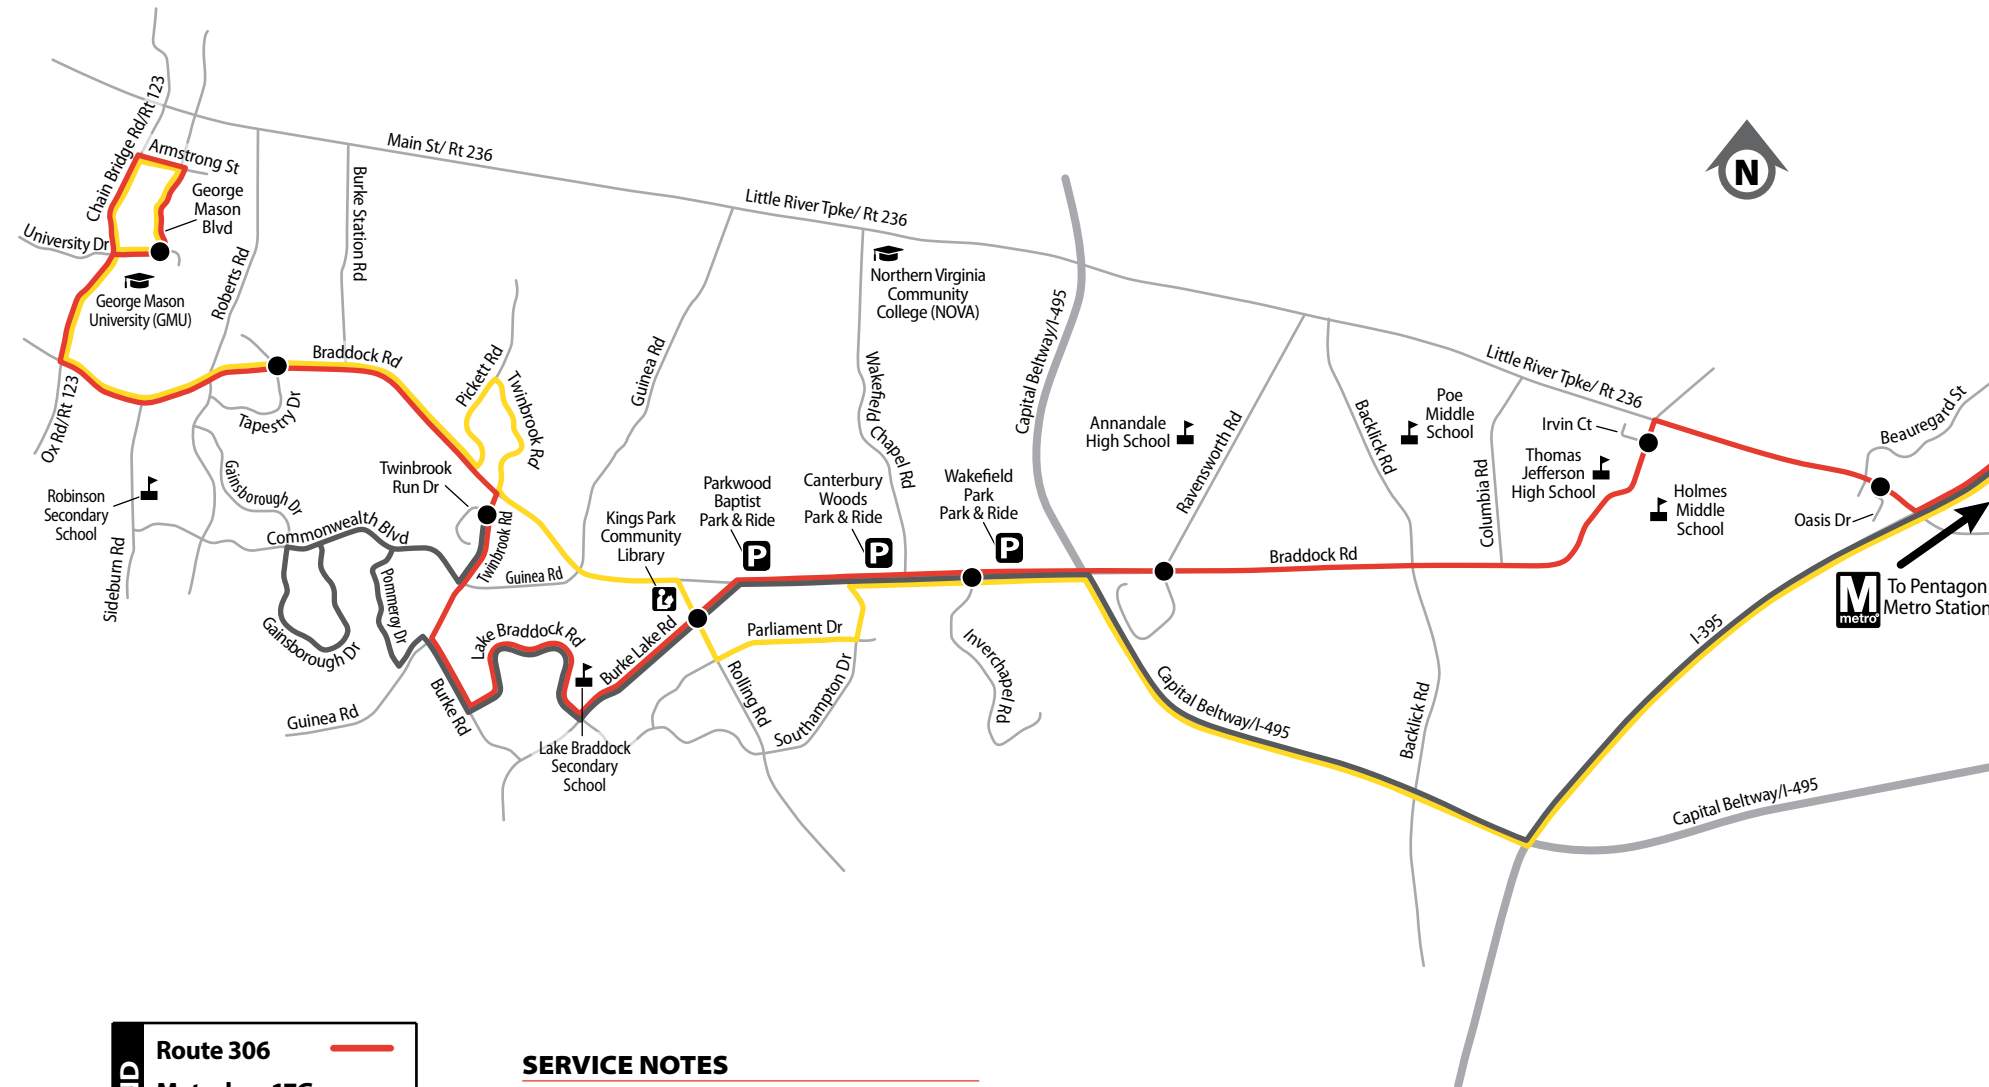

LEGEND

- Route 306 (Red line)
- Metrobus 17G (Yellow line)
- Metrobus 17H (Grey line)
- Timepoint (Black dot)

SERVICE NOTES

Routes 17G and 17H are operated by Metrobus.
For full schedule information visit www.wmata.com
or call 202-637-7000.

- Use exact fare; drivers do not carry change.
- Smoking, eating, drinking, and littering are strictly prohibited.
- Strollers must be folded.
- Use earphones with audio and video devices.
- Service animals are permitted on the bus. Other small animals are permitted only if transported in a closed pet carrier.

All Fairfax Connector buses are wheelchair accessible.

Fairfax County Department of Transportation (FCDOT) ensures nondiscrimination in all programs and activities in accordance with Title VI of the Civil Rights Act of 1964 and the Americans with Disabilities Act (ADA). To request this information in an alternate format, contact FCDOT at 703-877-5600, TTY 711. 306_1217