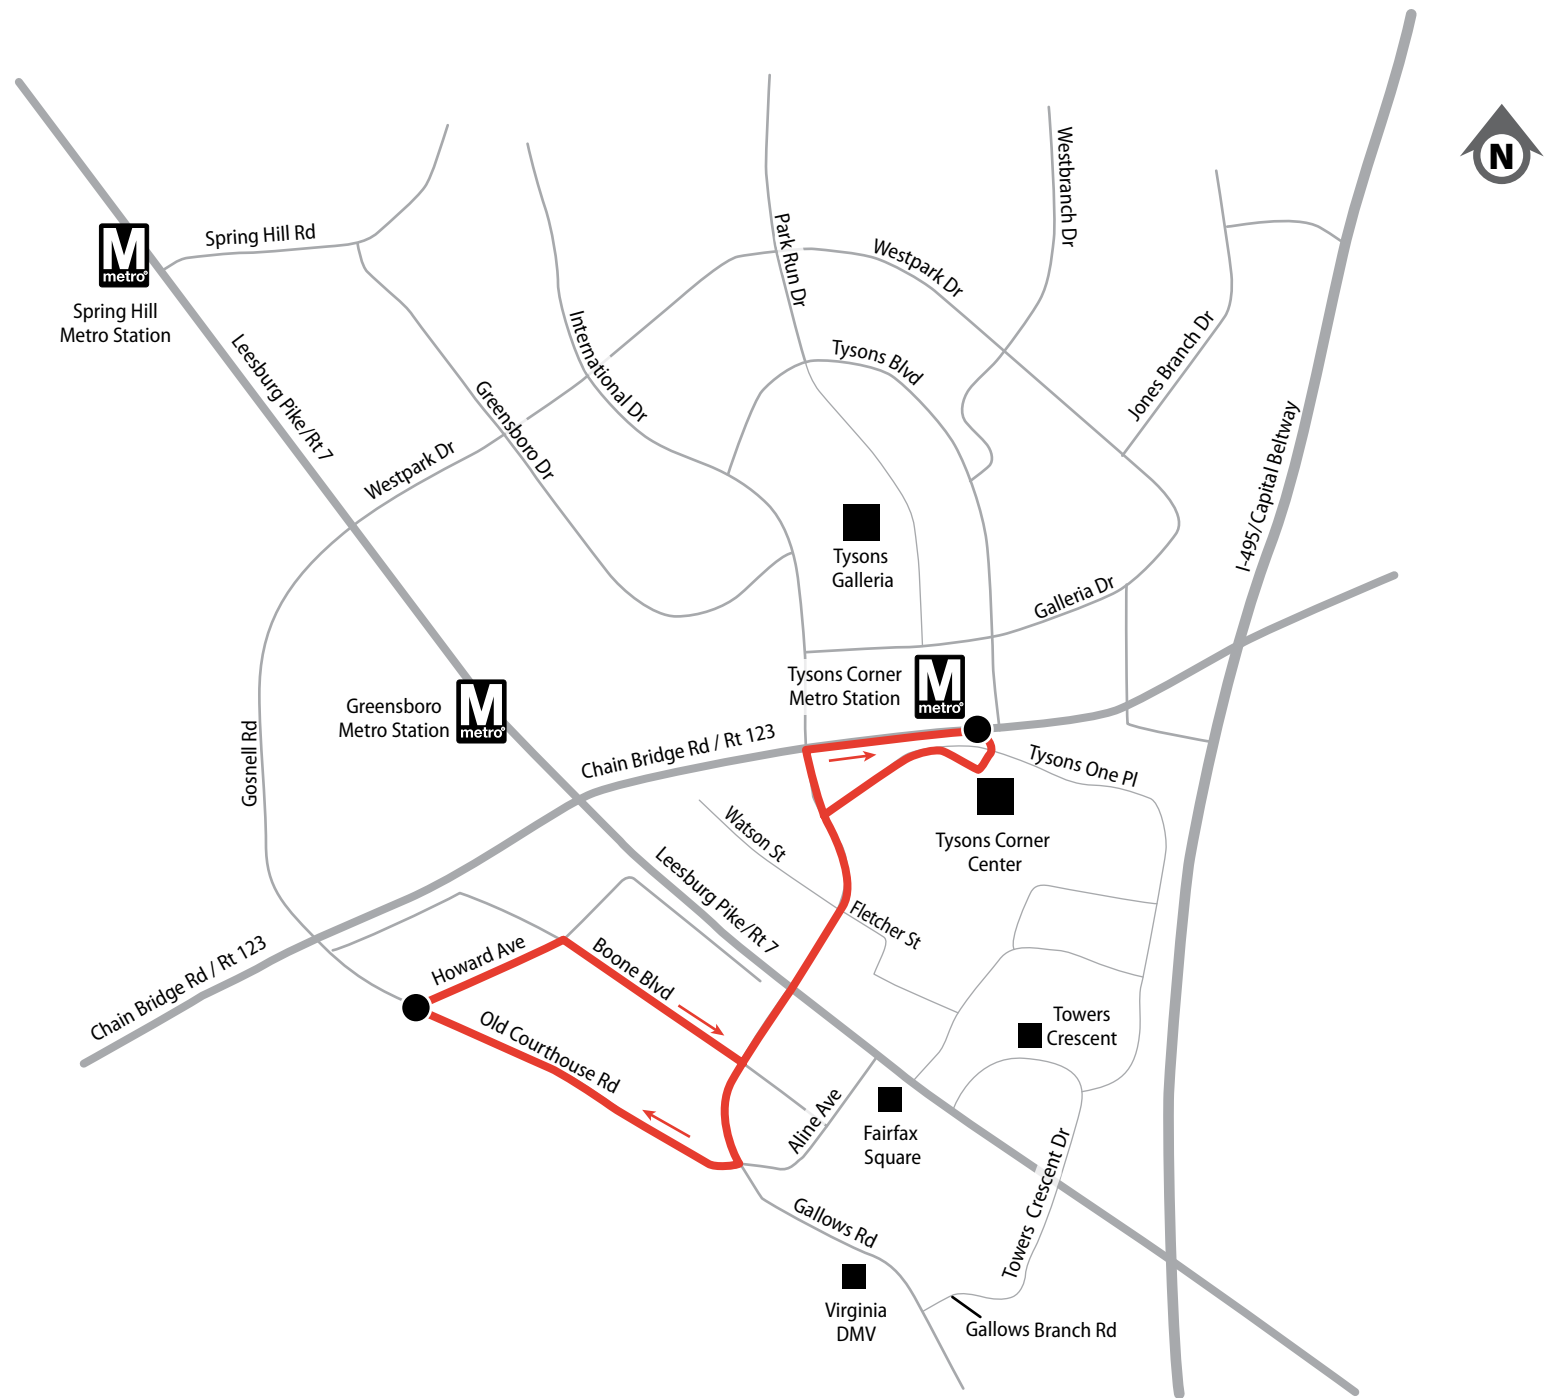

ROUTE 422

Boone Boulevard – Howard Avenue

LEGEND

- Route 422
- Timepoint

Service Note

See the Route 401/402 and Route 462 timetables for additional service along Gallows Rd and Old Courthouse Rd.

- Use exact fare; drivers do not carry change.
- Smoking, eating, drinking, and littering are strictly prohibited.
- Strollers must be folded.
- Use earphones with audio and video devices.
- Service animals are permitted on the bus. Other small animals are permitted only if transported in a closed pet carrier.

All Fairfax Connector buses are wheelchair accessible.