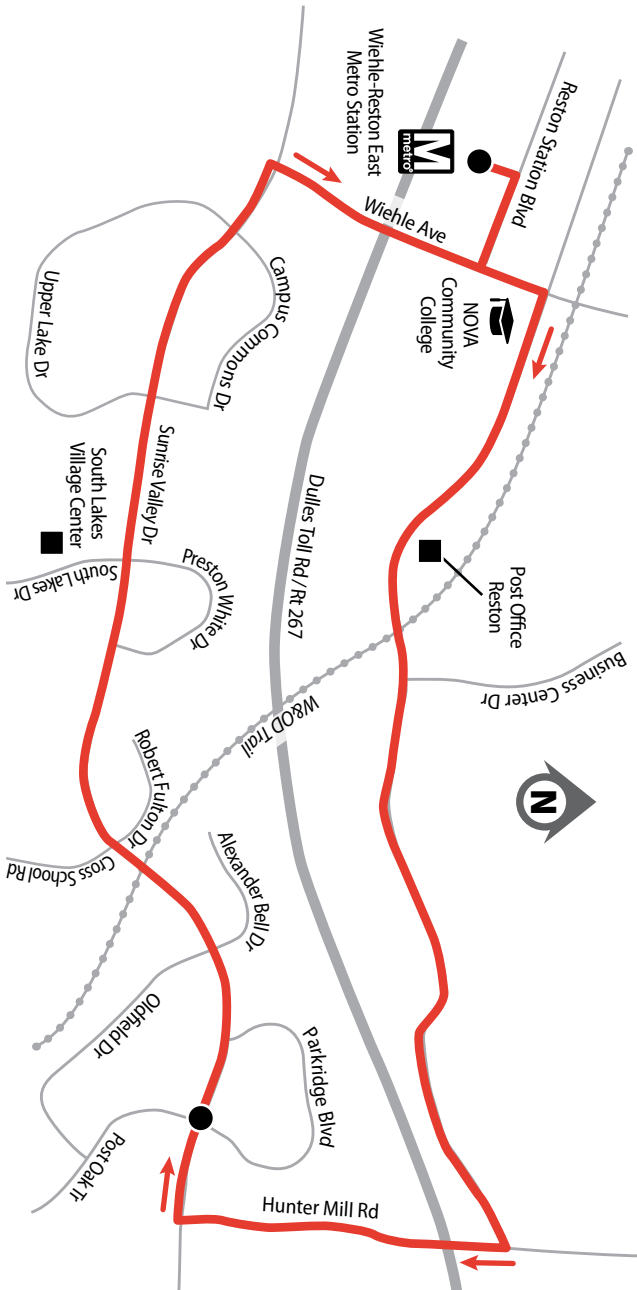

507

Effective July 26, 2014

Sunset Hills – Sunrise Valley

Wiehle-Reston East Metro Station •
Sunset Hills Rd • Sunrise Valley Dr

Weekday Service Only

FAIRFAX
CONNECTOR

For fares and important information
about the bus system, see the brochure:

ROUTE 507

Sunset Hills –
Sunrise Valley

LEGEND

Route 507
Timepoint

507 SUNSET HILLS – SUNRISE VALLEY

 Wiehle - Reston East
Metro Station

Sunrise Valley Dr &
Parkridge Blvd

 Wiehle - Reston East
Metro Station

 Wiehle - Reston East
Metro Station

Sunrise Valley Dr &
Parkridge Blvd

 Wiehle - Reston East
Metro Station

Weekday – AM Service ☀️

5:12	5:22	5:30
5:35	5:45	5:53
5:58	6:08	6:16
6:21	6:31	6:39
6:44	6:54	7:02
7:07	7:17	7:25
7:30	7:40	7:48
7:53	8:03	8:11
8:16	8:26	8:34
8:39	8:49	8:57
9:02	9:12	9:20
9:25	9:35	9:43
9:52	10:02	10:10
10:17	10:27	10:35
10:42	10:52	11:00
11:07	11:17	11:25
11:32	11:42	11:50
11:57	12:07 PM	12:15