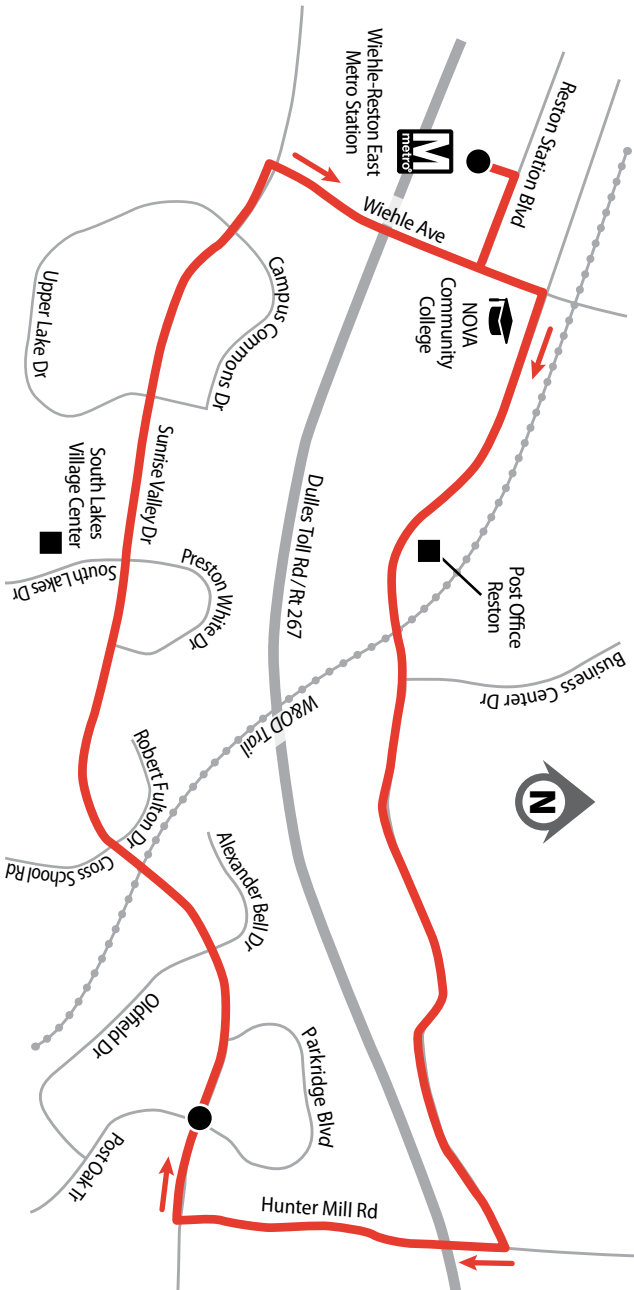

507

Effective July 26, 2014

Sunset Hills – Sunrise Valley

Wiehle-Reston East Metro Station • Sunset Hills Rd • Sunrise Valley Dr

Weekday Service Only

FAIRFAX
CONNECTOR

For fares and important information about the bus system, see the brochure:

LEGEND

Route 507 

Timepoint 

Sunset Hills – Sunrise Valley

ROUTE 507

507 SUNSET HILLS – SUNRISE VALLEY

 Wiehle - Reston East
Metro Station

Sunrise Valley Dr &
Parkridge Blvd

 Wiehle - Reston East
Metro Station

 Wiehle - Reston East
Metro Station

Sunrise Valley Dr &
Parkridge Blvd

 Wiehle - Reston East
Metro Station

Weekday – AM Service ☀️

5:12	5:22	5:30
5:35	5:45	5:53
5:58	6:08	6:16
6:21	6:31	6:39
6:44	6:54	7:02
7:07	7:17	7:25
7:30	7:40	7:48
7:53	8:03	8:11
8:16	8:26	8:34
8:39	8:49	8:57
9:02	9:12	9:20
9:25	9:35	9:43
9:52	10:02	10:10
10:17	10:27	10:35
10:42	10:52	11:00
11:07	11:17	11:25
11:32	11:42	11:50
11:57	12:07 PM	12:15