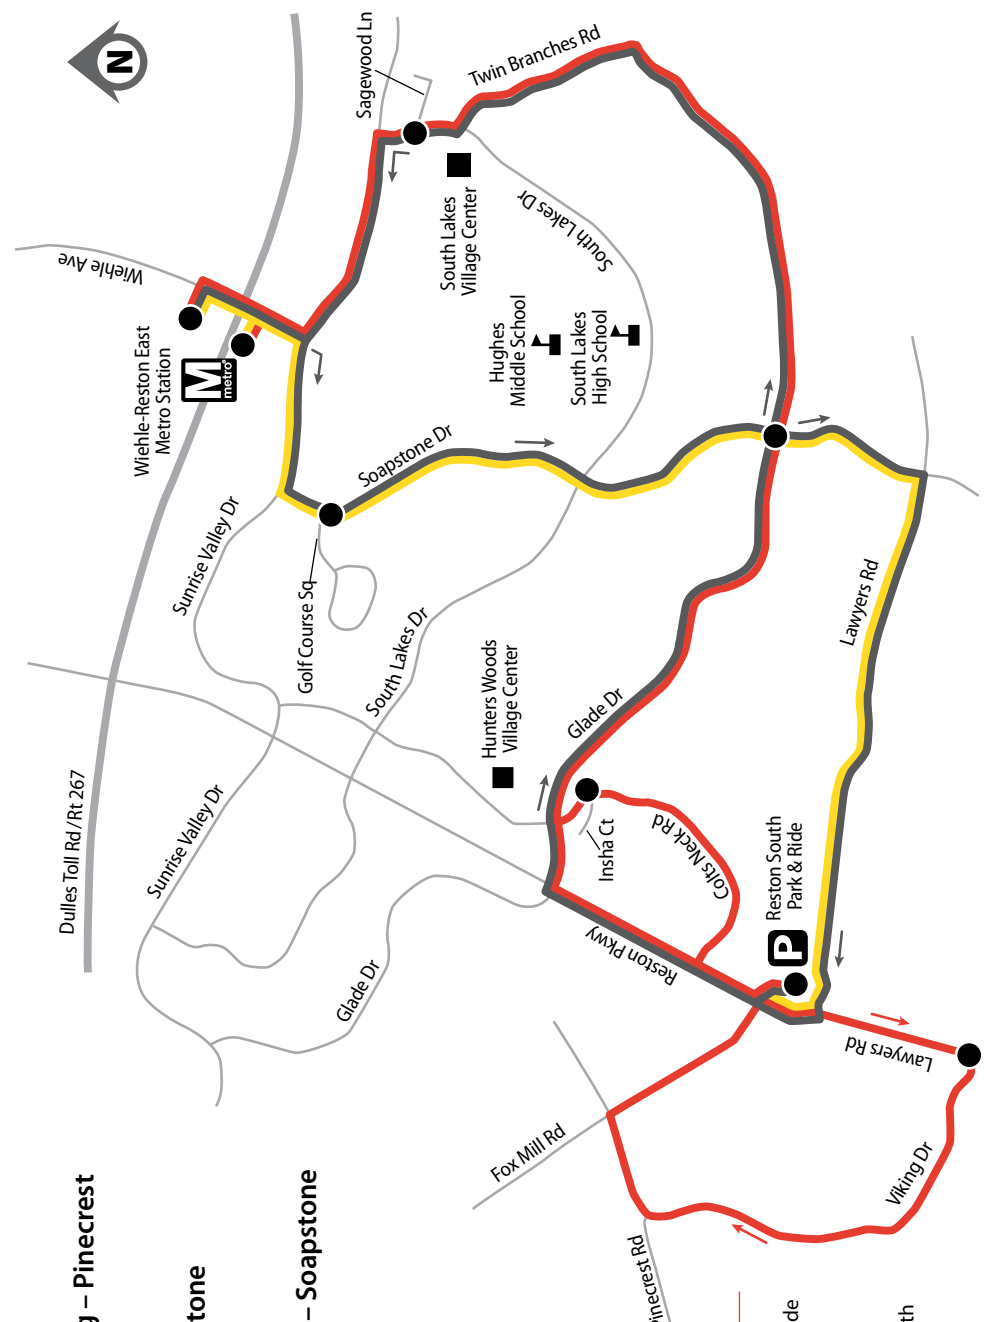

ROUTE	Lawyers Rd & Viking Dr	P Reston South Park & Ride	Glade Dr & Soapstone Dr	Soapstone Dr & Glade Dr	South Lakes Dr & Twin Branches Rd	Soapstone Dr & Golf Course Sq	M Wiehle - Reston East Metro Station (North side)
-------	------------------------	-----------------------------------	-------------------------	-------------------------	-----------------------------------	-------------------------------	--

M Wiehle - Reston East Metro Station (North side)
P Reston South Park & Ride
 Glade Dr & Soapstone Dr
 South Lakes Dr & Twin Branches Rd
M Wiehle - Reston East Metro Station (North side)

559 Saturday & Sunday – AM Service ☀️

ROUTE 553
 Reston South – Viking – Pinecrest

ROUTE 557
 Reston South – Soapstone

ROUTE 559
 Reston South – Glade – Soapstone

LEGEND

- Route 553 (Red line)
- Route 557 (Yellow line)
- Route 559 (Grey line)
- Timepoint (Black dot)

SERVICE NOTES

In the AM, Route 553 and 557 buses will arrive at the north side of Wiehle-Reston East Metro Station.

In the PM, Route 553 and 557 buses will depart from the south side of Wiehle-Reston East Metro Station.