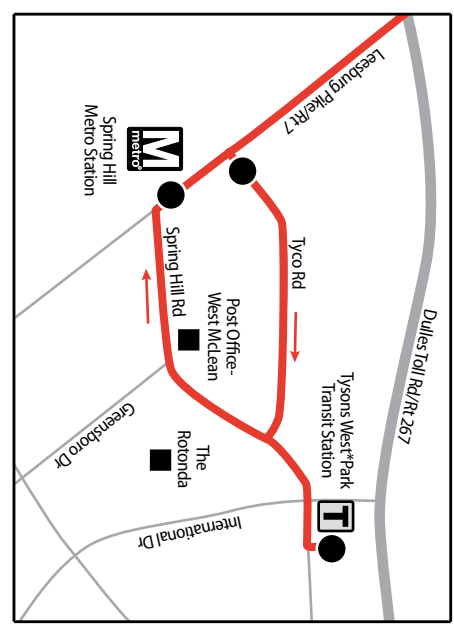

574

Effective June 18, 2016

Reston – Tysons

Reston Town Center • Lake Anne •
Leesburg Pike • Spring Hill Metro Station •
Tysons West*Park Transit Station

Weekday, Saturday & Sunday Service

FAIRFAX
CONNECTOR

Inset 1 - Reston

Inset 2 - Tysons

See Inset 2 for details

See Inset 1 for details

See Inset 1 for details

ROUTE 574
Reston – Tysons

LEGEND

Route 574 —

Timepoint ●

Reston Town Center Transit Station North Shore Dr & Wedge Dr North Shore Dr & Cameron Crescent Dr Baron Cameron Ave & Hunter Mill Rd Leesburg Pike & Beulah Rd Tyco Rd & Leesburg Pike  Spring Hill Metro Station Tysons West*Park Transit Station Tysons West*Park Transit Station  Spring Hill Metro Station Leesburg Pike & Forestville Dr Baron Cameron Ave & Hunter Mill Rd North Shore Dr & Village Dr Wiehle Ave & North Shore Dr Reston Town Center Transit Station

Reston Town Center Transit Station *North Shore Dr & Wedge Dr* *North Shore Dr & Cameron Crescent Dr* *Baron Cameron Ave & Hunter Mill Rd* *Leesburg Pike & Beulah Rd* *Tyco Rd & Leesburg Pike*  *Spring Hill Metro Station* *Tysons West**Park Transit Station* *Tysons West**Park Transit Station*  *Spring Hill Metro Station* *Leesburg Pike & Forestville Dr* *Baron Cameron Ave & Hunter Mill Rd* *North Shore Dr & Village Dr* *Wiehle Ave & North Shore Dr* *Reston Town Center Transit Station*