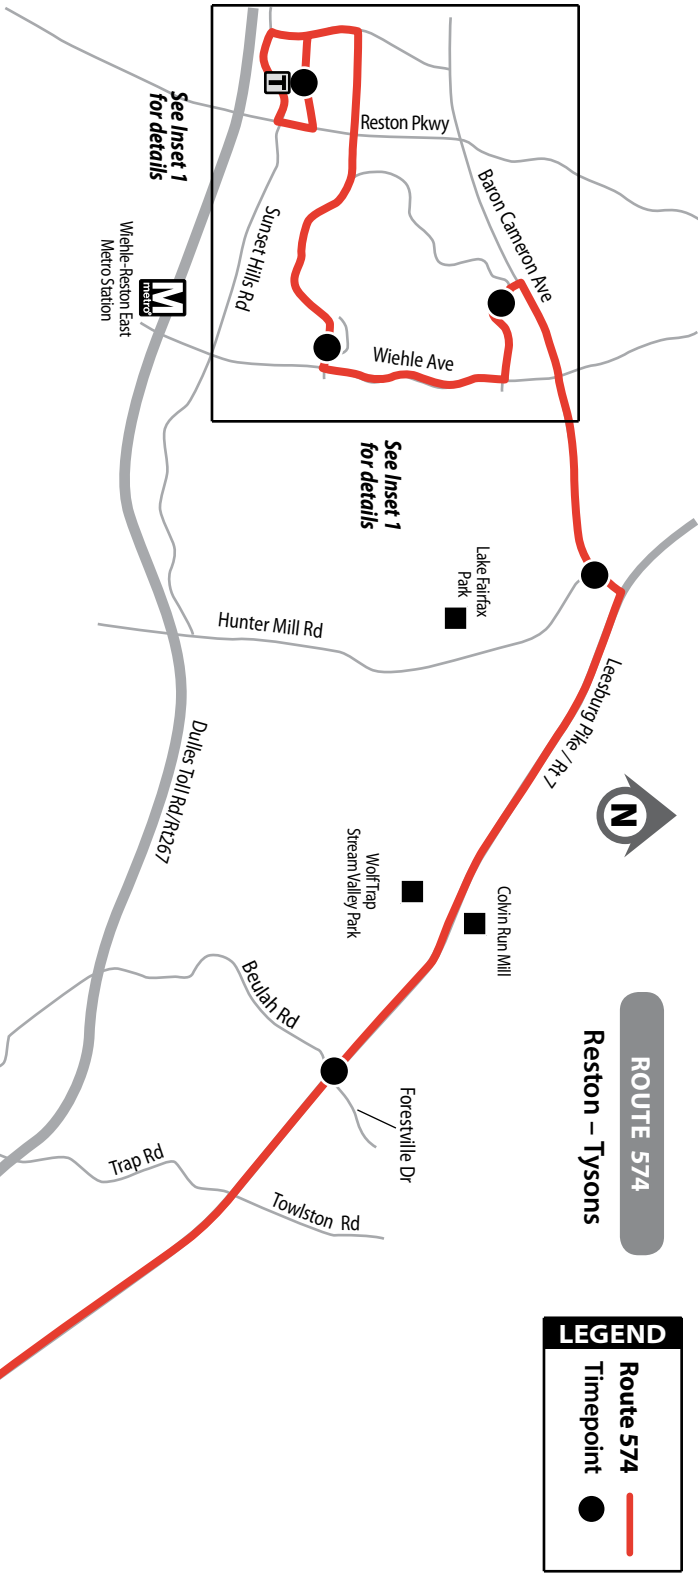

Inset 1 - Reston

Inset 2 - Tysons

See Inset 2 for details

See Inset 1 for details

See Inset 1 for details

ROUTE 574
Reston – Tysons

LEGEND

Route 574 —

Timepoint ●

Reston Town Center Transit Station North Shore Dr & Wedge Dr North Shore Dr & Cameron Crescent Dr Baron Cameron Ave & Hunter Mill Rd Leesburg Pike & Beulah Rd Tyco Rd & Leesburg Pike  Spring Hill Metro Station Tysons West*Park Transit Station Tysons West*Park Transit Station  Spring Hill Metro Station Leesburg Pike & Forestville Dr Baron Cameron Ave & Hunter Mill Rd North Shore Dr & Village Dr Wiehle Ave & North Shore Dr Reston Town Center Transit Station

Weekday – AM Eastbound Service ☀️

4:50	5:01	5:05	5:09	5:14	5:19	5:21	5:25
5:30	5:41	5:45	5:49	5:54	5:59	6:01	6:05
6:00	6:11	6:15	6:19	6:24	6:29	6:31	6:35
6:30	6:41	6:45	6:49	6:54	6:59	7:02	7:06
7:00	7:11	7:15	7:19	7:33	7:41	7:44	7:49
7:30	7:41	7:45	7:49	8:03	8:11	8:14	8:19
8:00	8:11	8:15	8:19	8:33	8:41	8:44	8:49
8:35	8:46	8:50	8:54	9:08	9:14	9:17	9:22
9:05	9:16	9:20	9:24	9:29	9:35	9:38	9:42
9:35	9:46	9:50	9:54	9:59	10:05	10:08	10:12
10:00	10:09	10:13	10:17	10:22	10:28	10:31	10:35
10:35	10:44	10:48	10:52	10:57	11:03	11:06	11:10
11:15	11:24	11:28	11:32	11:37	11:43	11:46	11:50
11:55	12:06 PM	12:10	12:14	12:19	12:25	12:28	12:32

Weekday – AM Westbound Service ☀️

5:28	5:30	5:35	5:41	5:45	5:48	5:55
6:08	6:10	6:15	6:21	6:25	6:28	6:35
6:48	6:50	6:55	7:01	7:05	7:08	7:15
7:18	7:22	7:27	7:36	7:40	7:43	7:51
7:55	7:59	8:04	8:13	8:17	8:20	8:28
8:25	8:29	8:34	8:43	8:47	8:50	8:58
8:55	8:59	9:04	9:13	9:17	9:20	9:28
9:28	9:32	9:37	9:42	9:46	9:49	9:56
9:58	10:02	10:07	10:12	10:16	10:19	10:26
10:40	10:44	10:49	10:54	10:58	11:01	11:08
11:18	11:22	11:27	11:32	11:36	11:39	11:46
11:58	12:02 PM	12:07	12:12	12:16	12:19	12:26