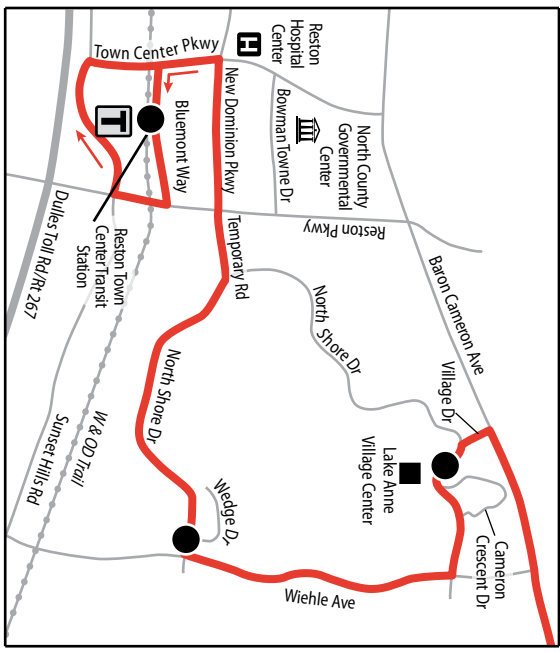

574

Effective June 18, 2016

Reston – Tysons

Reston Town Center • Lake Anne •
Leesburg Pike • Spring Hill Metro Station •
Tysons West*Park Transit Station

Weekday, Saturday & Sunday Service

FAIRFAX
CONNECTOR

Inset 1 - Reston

Inset 2 - Tysons

See Inset 2 for details

See Inset 1 for details

See Inset 1 for details

ROUTE 574
Reston – Tysons

LEGEND

Route 574 —

Timepoint ●

Reston Town Center Transit Station North Shore Dr & Wedge Dr North Shore Dr & Cameron Crescent Dr Baron Cameron Ave & Hunter Mill Rd Leesburg Pike & Beulah Rd Tyco Rd & Leesburg Pike  Spring Hill Metro Station Tysons West*Park Transit Station Tysons West*Park Transit Station  Spring Hill Metro Station Leesburg Pike & Forestville Dr Baron Cameron Ave & Hunter Mill Rd North Shore Dr & Village Dr Wiehle Ave & North Shore Dr Reston Town Center Transit Station

Reston Town Center Transit Station *North Shore Dr & Wedge Dr* *North Shore Dr & Cameron Crescent Dr* *Baron Cameron Ave & Hunter Mill Rd* *Leesburg Pike & Beulah Rd* *Tyco Rd & Leesburg Pike*  *Spring Hill Metro Station* *Tysons West**Park Transit Station* *Tysons West**Park Transit Station*  *Spring Hill Metro Station* *Leesburg Pike & Forestville Dr* *Baron Cameron Ave & Hunter Mill Rd* *North Shore Dr & Village Dr* *Wiehle Ave & North Shore Dr* *Reston Town Center Transit Station*