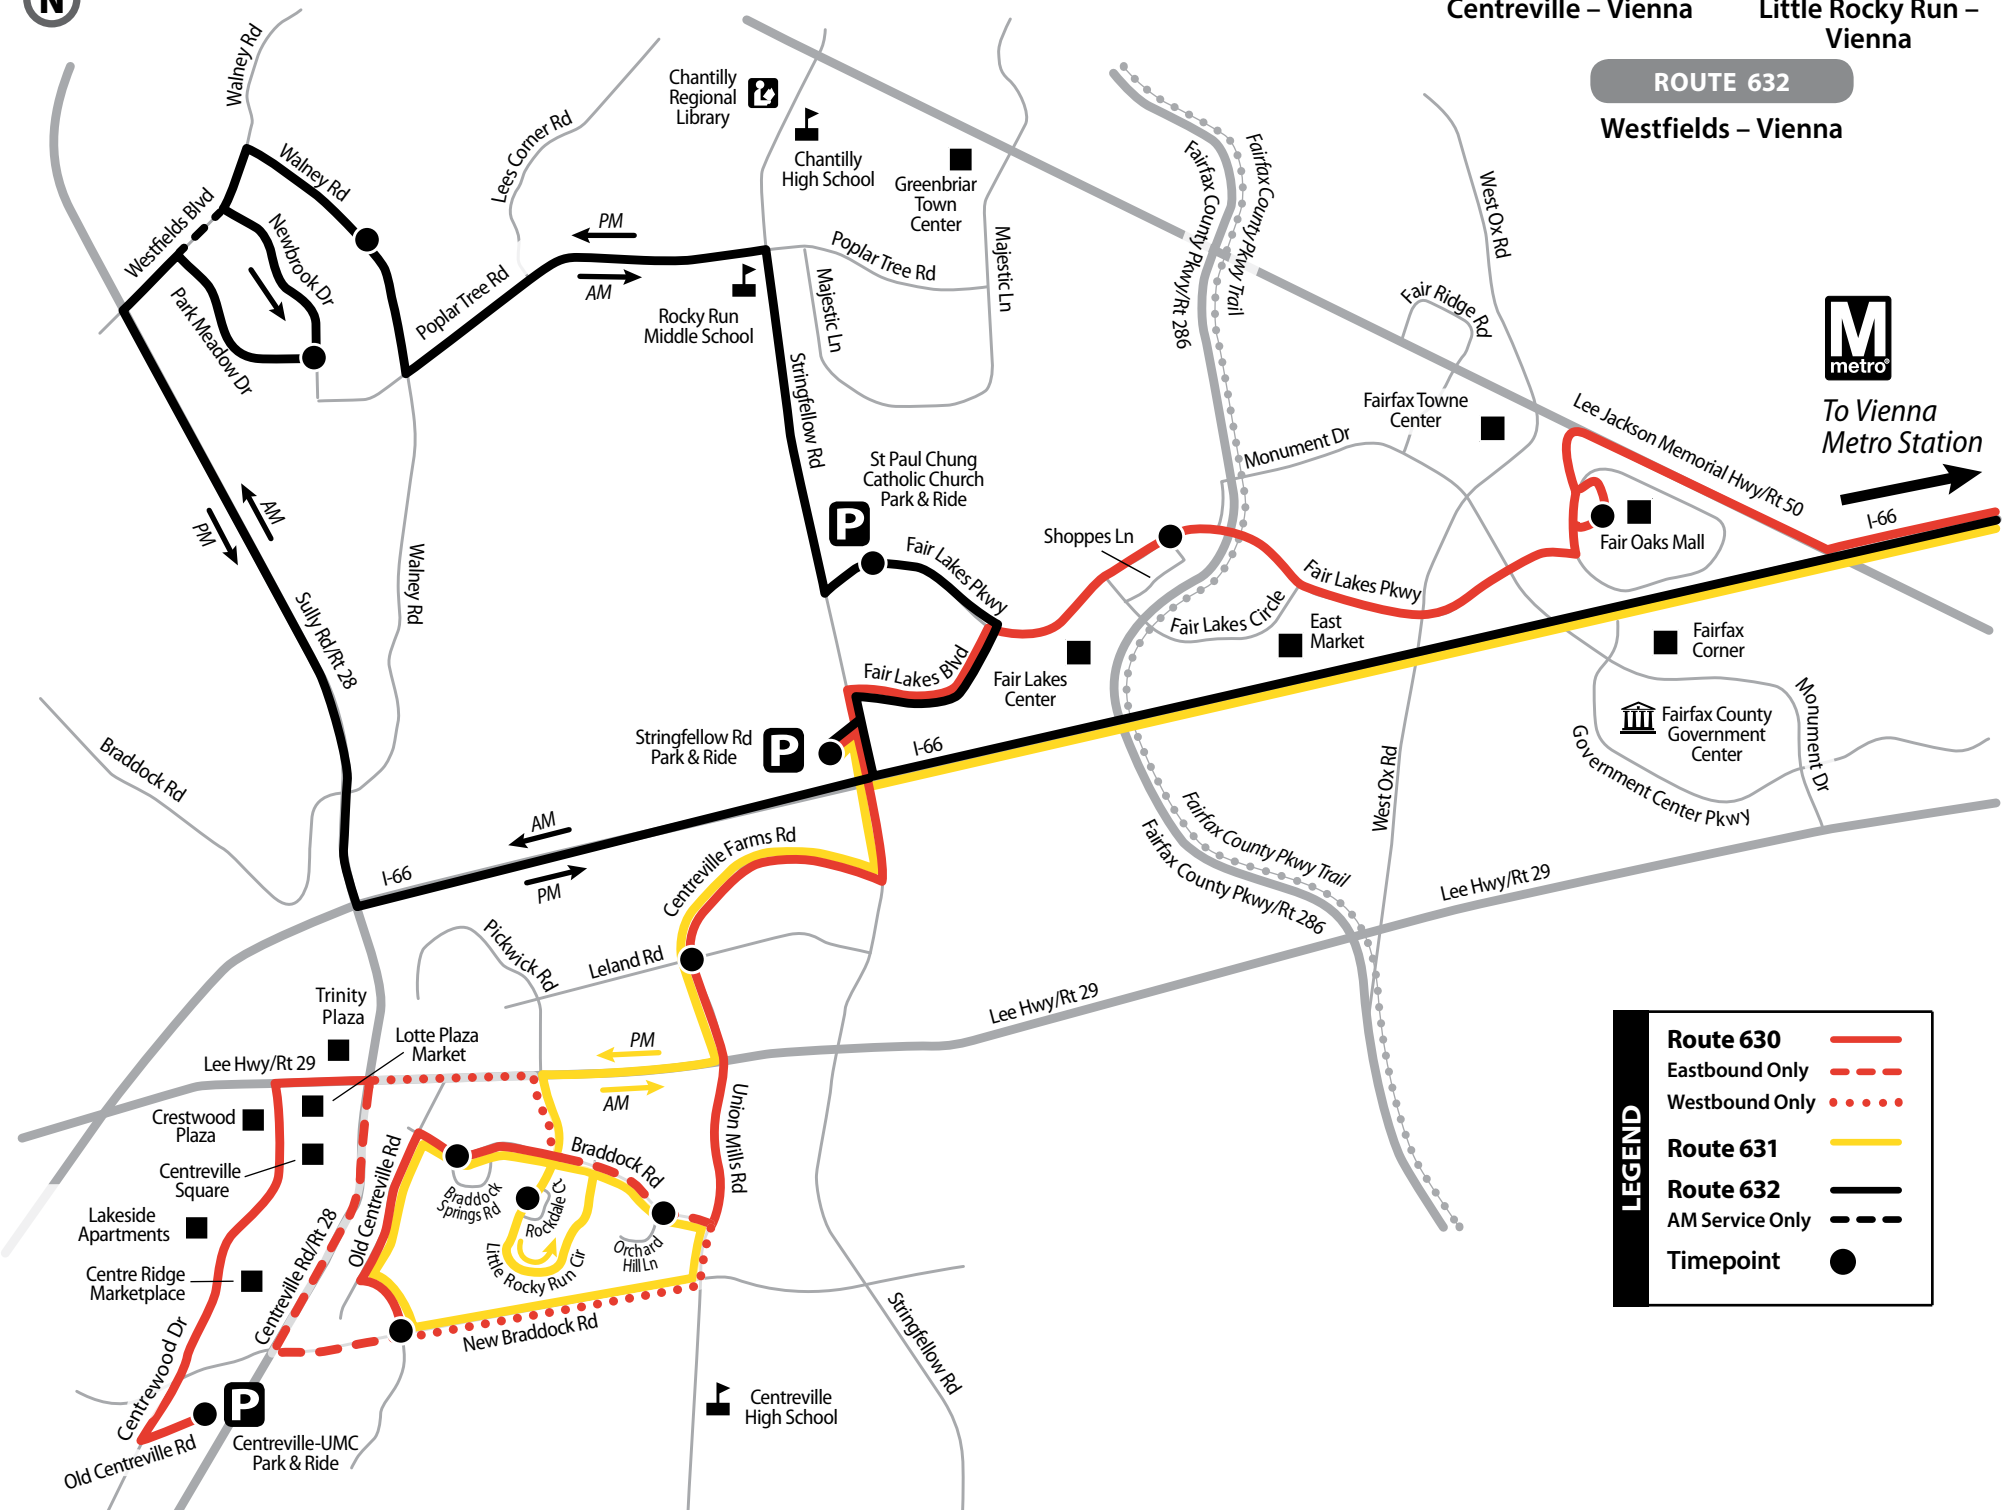

All Fairfax Connector buses are wheelchair accessible.

ROUTE 630
Centreville – Vienna

ROUTE 631
Little Rocky Run – Vienna

ROUTE 632
Westfields – Vienna

To Vienna
Metro Station

I-66

LEGEND

- Route 630** ——— (solid red line)
- Eastbound Only ——— (dashed red line)
- Westbound Only (dotted red line)
- Route 631** ——— (solid yellow line)
- Route 632** ——— (solid black line)
- AM Service Only - - - - (dashed black line)
- Timepoint** ● (black dot)

630 • 631 • 632 STRINGFELLOW ROAD – CENTREVILLE

ROUTE	Centreville UMC Park & Ride	Braddock Rd & Orchard Hill Ln	Singletons Way & New Braddock Rd	Little Rocky Run Cir & Rockdale Ct	Centreville Farms Rd & Leland Rd	Park Meadow Dr & Newbrook Dr	Walney Rd & Eagle Chase Rd	St. Paul Chung Catholic Church Park & Ride	Stringfellow Rd Park & Ride	Fair Lakes Pkwy & Shoppes Ln	Fair Oaks Mall	Vienna Metro Station (South side)
-------	--------------------------------	----------------------------------	-------------------------------------	---------------------------------------	-------------------------------------	---------------------------------	-------------------------------	--	--------------------------------	---------------------------------	----------------	---

SERVICE NOTES

- ⊗ HOV ramp is closed during these trips. Buses will operate via Fair Lakes Blvd, Fair Lakes Pkwy, and Fairfax County Pkwy to eastbound I-66.
- For additional weekday rush hour service from the Stringfellow Road Park & Ride to Fair Lakes and the Vienna Metro station see the Route 624/634 timetable.
- For weekday midday and late evening service in the Westfields Blvd and Walney Rd area see the Route 640 timetable.