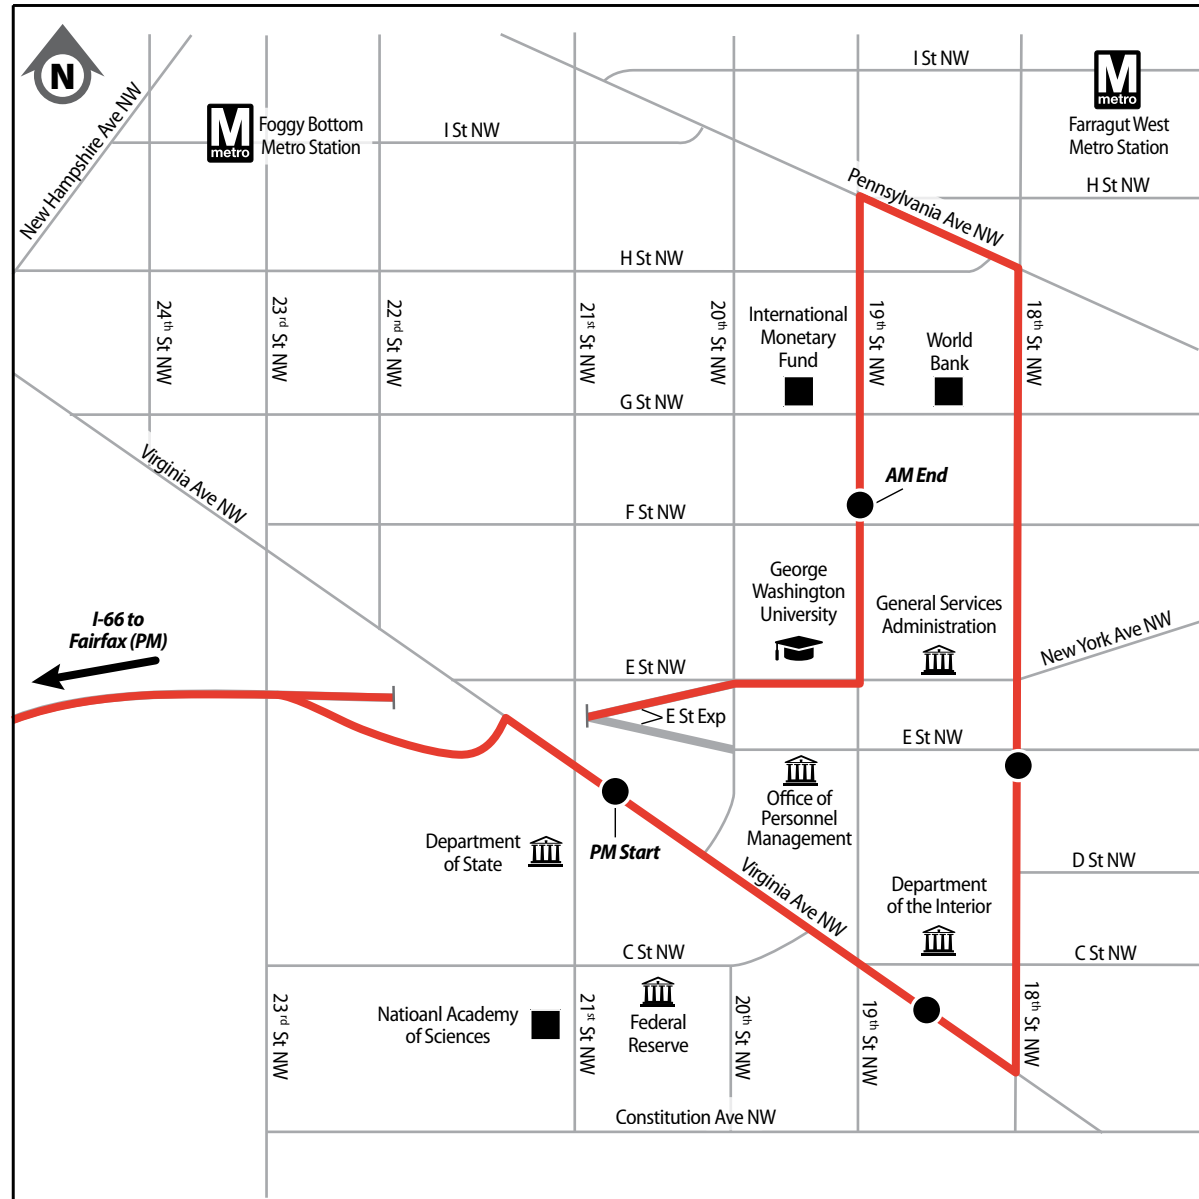

18th St NW &  
E St NW

19th St NW &  
F St NW

**P** Fairfax County  
Government Center  
Park & Ride

**Weekday – AM Eastbound Service** ☀

5:40	6:15	6:17	6:20	6:23
5:55	6:30	6:32	6:35	6:38
6:10	6:45	6:47	6:50	6:53
6:25	7:02	7:04	7:07	7:11
6:40	7:17	7:19	7:22	7:26
7:05	7:47	7:49	7:52	7:56
7:25	8:05	8:07	8:10	8:14
7:45	8:25	8:27	8:30	8:34
8:05	8:42	8:44	8:47	8:50
8:25	9:00	9:02	9:05	9:08

**Weekday – PM Westbound Service** 🌙

3:25	3:27	3:30	3:34	4:09
3:45	3:47	3:50	3:54	4:29
4:05	4:07	4:10	4:14	4:49
4:25	4:27	4:30	4:34	5:09
4:50	4:52	4:55	4:59	5:34
5:10	5:12	5:15	5:19	5:54
5:30	5:32	5:35	5:38	6:13
5:50	5:52	5:55	5:58	6:33
6:10	6:12	6:15	6:18	6:53
6:35	6:37	6:40	6:43	7:18

**DETOUR**  
Effective February 20, 2018

**Government Center –  
Downtown D.C.**

Fairfax County Government Center •  
Fairfax Corner • US Department of State •  
George Washington University

**Weekday Rush Hour Service Only**

**ROUTE 699**

**Government Center –  
Downtown D.C.**

- LEGEND**
- Route 699 —
  - Timepoint ●
  - Bus Stop ○

- Use exact fare; drivers do not carry change.
- Smoking, eating, drinking, and littering are strictly prohibited.