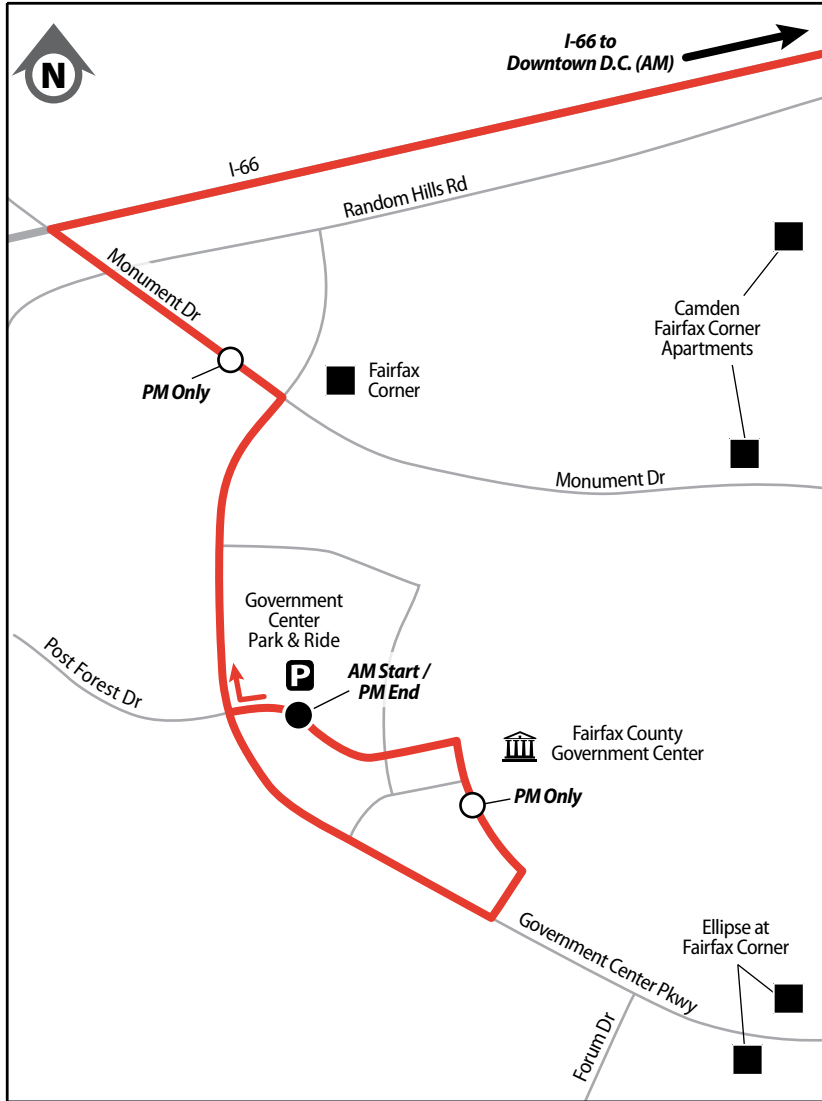

18th St NW &  
E St NW

19th St NW &  
F St NW

**P** Fairfax County  
Government Center  
Park & Ride

**Weekday – AM Eastbound Service** ☀

5:40	6:15	6:17	6:20	6:23
5:55	6:30	6:32	6:35	6:38
6:10	6:45	6:47	6:50	6:53
6:25	7:02	7:04	7:07	7:11
6:40	7:17	7:19	7:22	7:26
7:05	7:47	7:49	7:52	7:56
7:25	8:05	8:07	8:10	8:14
7:45	8:25	8:27	8:30	8:34
8:05	8:42	8:44	8:47	8:50
8:25	9:00	9:02	9:05	9:08

**Weekday – PM Westbound Service** 🌙

3:25	3:27	3:30	3:34	4:09
3:45	3:47	3:50	3:54	4:29
4:05	4:07	4:10	4:14	4:49
4:25	4:27	4:30	4:34	5:09
4:50	4:52	4:55	4:59	5:34
5:10	5:12	5:15	5:19	5:54
5:30	5:32	5:35	5:38	6:13
5:50	5:52	5:55	5:58	6:33
6:10	6:12	6:15	6:18	6:53
6:35	6:37	6:40	6:43	7:18

**DETOUR**  
Effective February 20, 2018

**Government Center –  
Downtown D.C.**

Fairfax County Government Center •  
Fairfax Corner • US Department of State •  
George Washington University

**Weekday Rush Hour Service Only**

**ROUTE 699**

**Government Center –  
Downtown D.C.**

- LEGEND**
- Route 699 —
  - Timepoint ●
  - Bus Stop ○

- Use exact fare; drivers do not carry change.
- Smoking, eating, drinking, and littering are strictly prohibited.