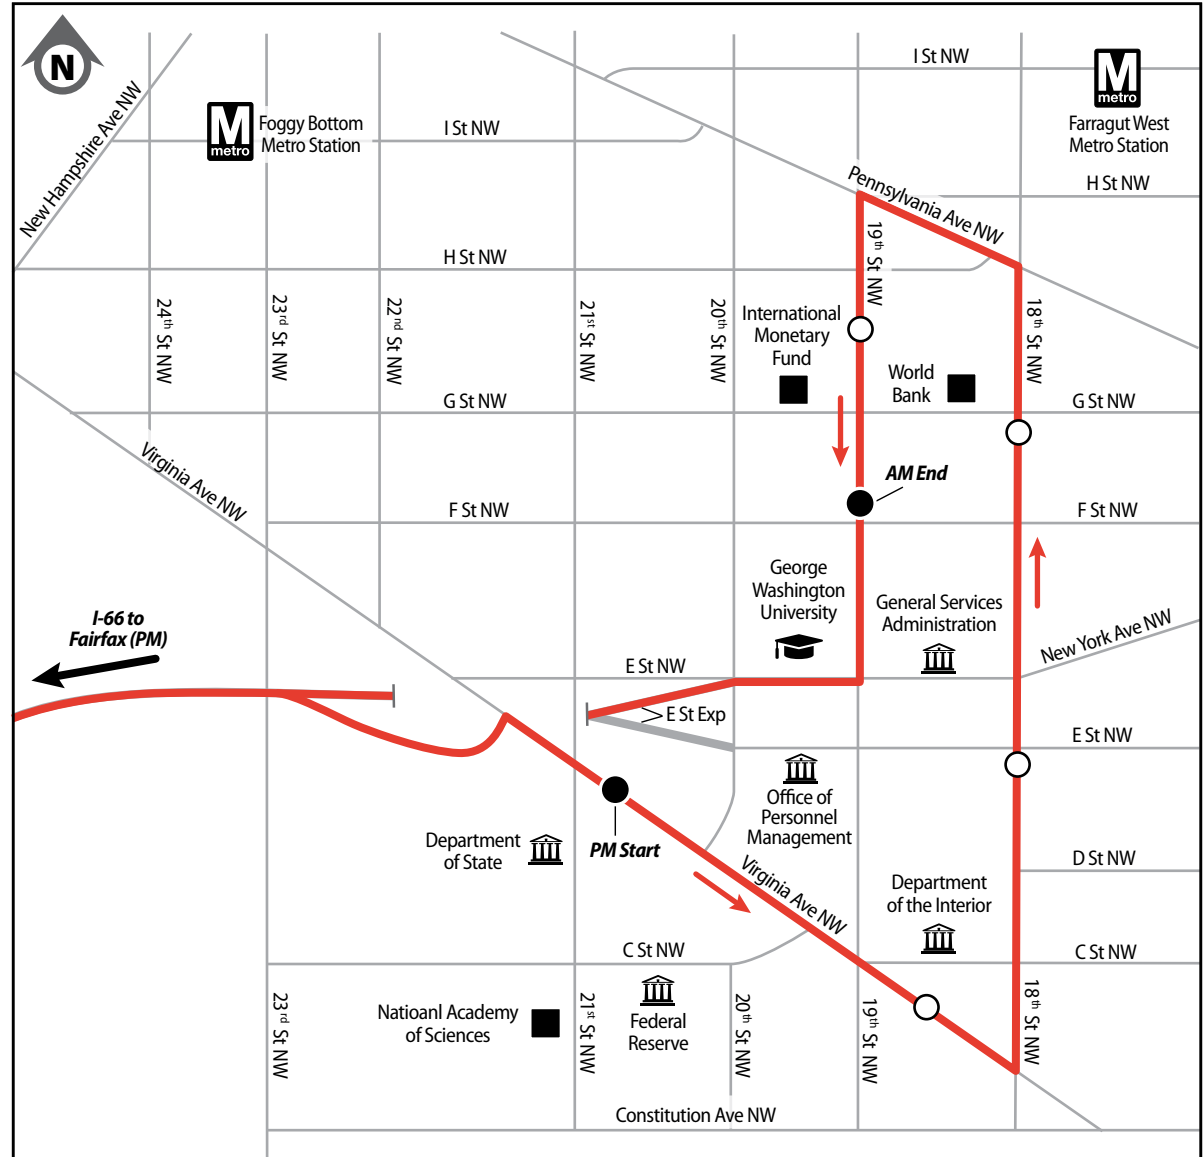

ROUTE 699

**Government Center –
Downtown D.C.**

LEGEND

Route 699

Timepoint

Bus Stop

- Use exact fare; drivers do not carry change.
- Smoking, eating, drinking, and littering are strictly prohibited.

- Strollers must be folded.
- Use earphones with audio and video devices.

- Service animals are permitted on the bus. Other small animals are permitted only if transported in a closed pet carrier.

All Fairfax Connector buses are wheelchair accessible.