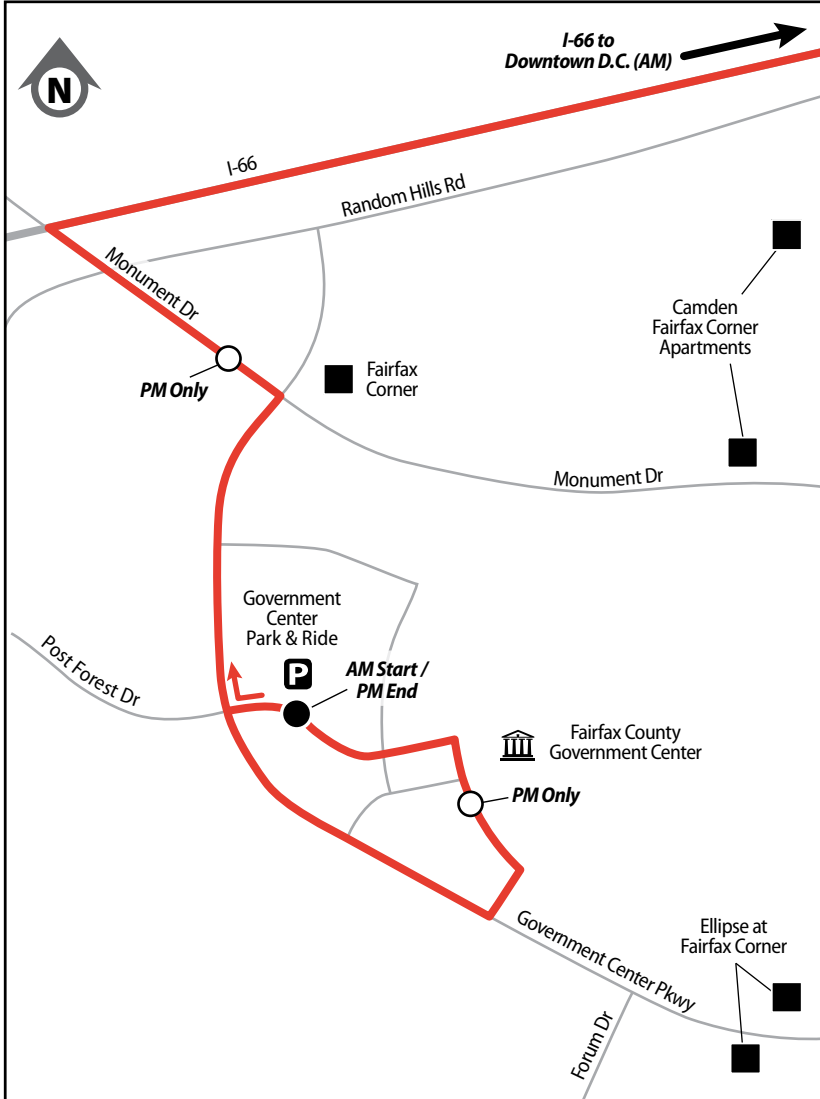

ROUTE 699

**Government Center –
Downtown D.C.**

LEGEND

Route 699

Timepoint

Bus Stop

- Use exact fare; drivers do not carry change.
- Smoking, eating, drinking, and littering are strictly prohibited.

- Strollers must be folded.
- Use earphones with audio and video devices.

- Service animals are permitted on the bus. Other small animals are permitted only if transported in a closed pet carrier.

All Fairfax Connector buses are wheelchair accessible.