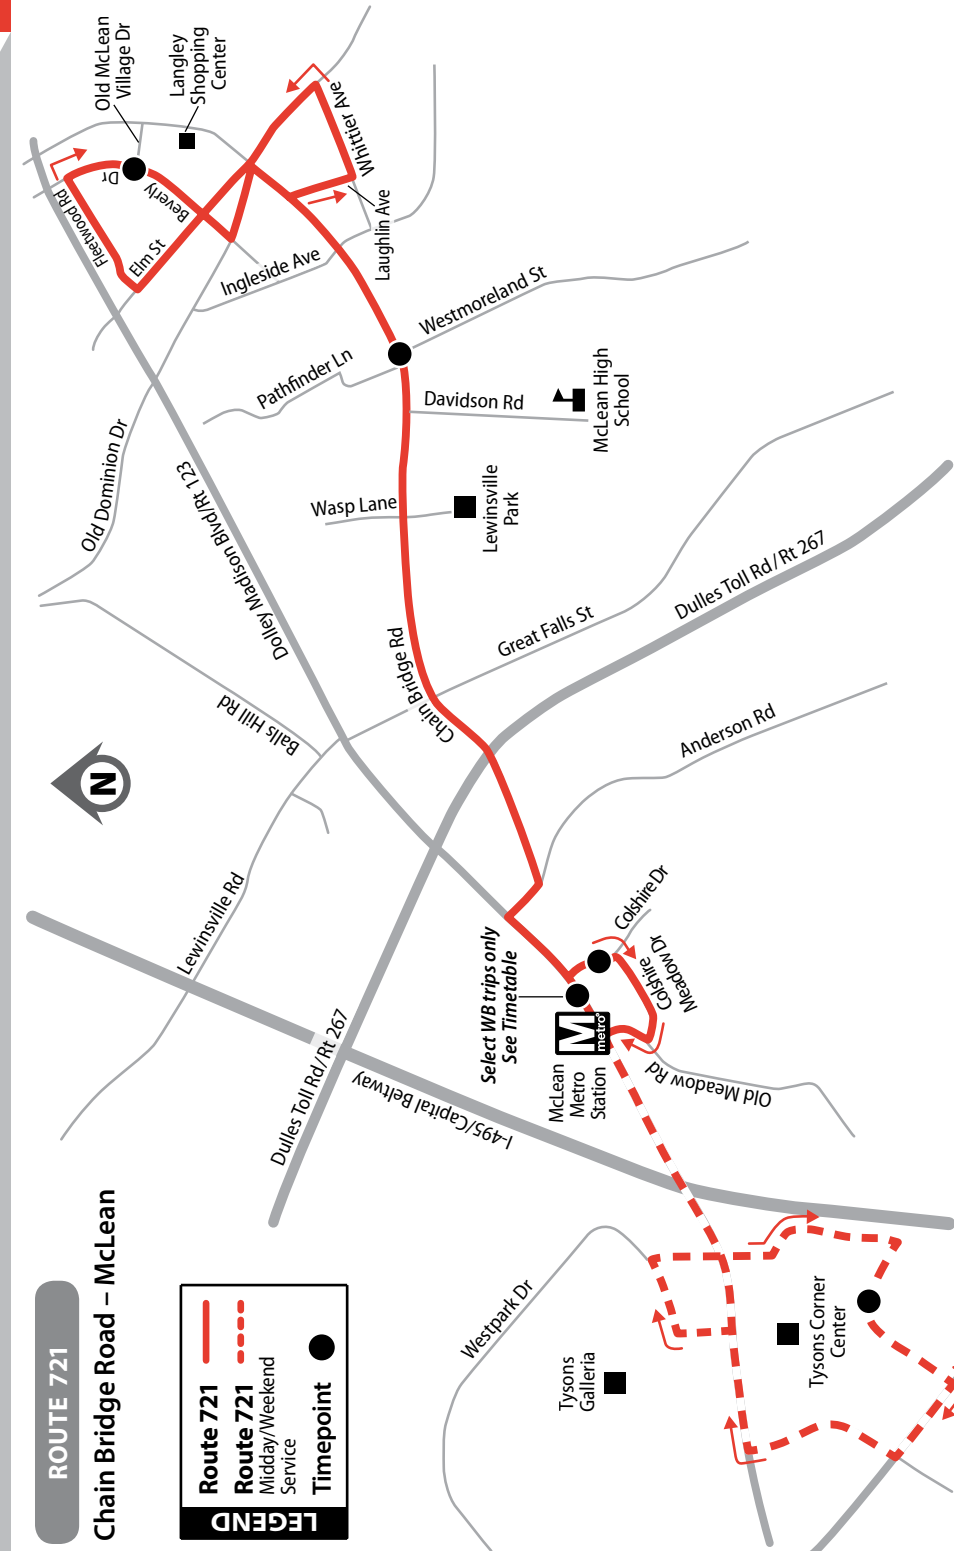

Weekday – PM Eastbound Service 🌙

12:28	12:39	12:46	12:55
12:58	1:09	1:16	1:25
1:28	1:39	1:46	1:55
1:58	2:09	2:16	2:25
2:28	2:39	2:46	2:55
2:58	3:09	3:16	3:25
—	3:27	3:35	3:45
—	3:47	3:55	4:05
—	4:07	4:15	4:25
—	4:27	4:35	4:45
—	4:47	4:55	5:05
—	5:07	5:15	5:25
—	5:27	5:35	5:45
—	5:47	5:55	6:05
—	6:07	6:15	6:25
—	6:27	6:35	6:45
6:58	7:09	7:16	7:25
7:28	7:39	7:46	7:55
7:58	8:09	8:16	8:25
8:28	8:39	8:46	8:55
8:58	9:09	9:16	9:25
9:28	9:39	9:46	9:55
9:58	10:09	10:16	10:25
10:28	10:39	10:46	10:55

Weekday – AM Westbound Service ☀️

6:00	6:05	6:13	—
6:20	6:25	6:33	—
6:40	6:45	6:53	—
7:00	7:05	7:13	—
7:20	7:25	7:33	—
7:40	7:45	7:53	—
8:00	8:05	8:13	—
8:20	8:25	8:33	—
8:40	8:45	8:53	—
9:00	9:05	*9:11	9:22
9:25	9:30	*9:36	9:47
9:55	10:00	*10:06	10:17
10:25	10:30	*10:36	10:47
10:55	11:00	*11:06	11:17
11:25	11:30	*11:36	11:47
11:55	12:00 PM	*12:06	12:17

Weekday – PM Westbound Service 🌙

12:25	12:30	*12:36	12:47
12:55	1:00	*1:06	1:17
1:25	1:30	*1:36	1:47
1:55	2:00	*2:06	2:17
2:25	2:30	*2:36	2:47
2:55	3:02	3:10	—
3:25	3:32	3:40	—
3:45	3:52	4:00	—
4:05	4:12	4:20	—
4:25	4:32	4:40	—
4:45	4:52	5:00	—
5:05	5:12	5:20	—
5:25	5:32	5:40	—
5:45	5:52	6:00	—
6:05	6:12	6:20	—
6:25	6:30	*6:36	6:47
6:45	6:50	*6:56	7:07
7:25	7:30	*7:36	7:47
7:55	8:00	*8:06	8:17
8:25	8:30	*8:36	8:47
8:55	9:00	*9:06	9:17
9:25	9:30	*9:36	9:47
9:55	10:00	*10:06	10:17

SERVICE NOTES

* Buses stop on Dolley Madison Blvd/Rt123 and do not travel via Colshire Drive on these trips

ROUTE 721
Chain Bridge Road – McLean

LEGEND

- Route 721 (Solid red line)
- Route 721 Midday/Weekend Service (Dashed red line)
- Timepoint (Black dot)