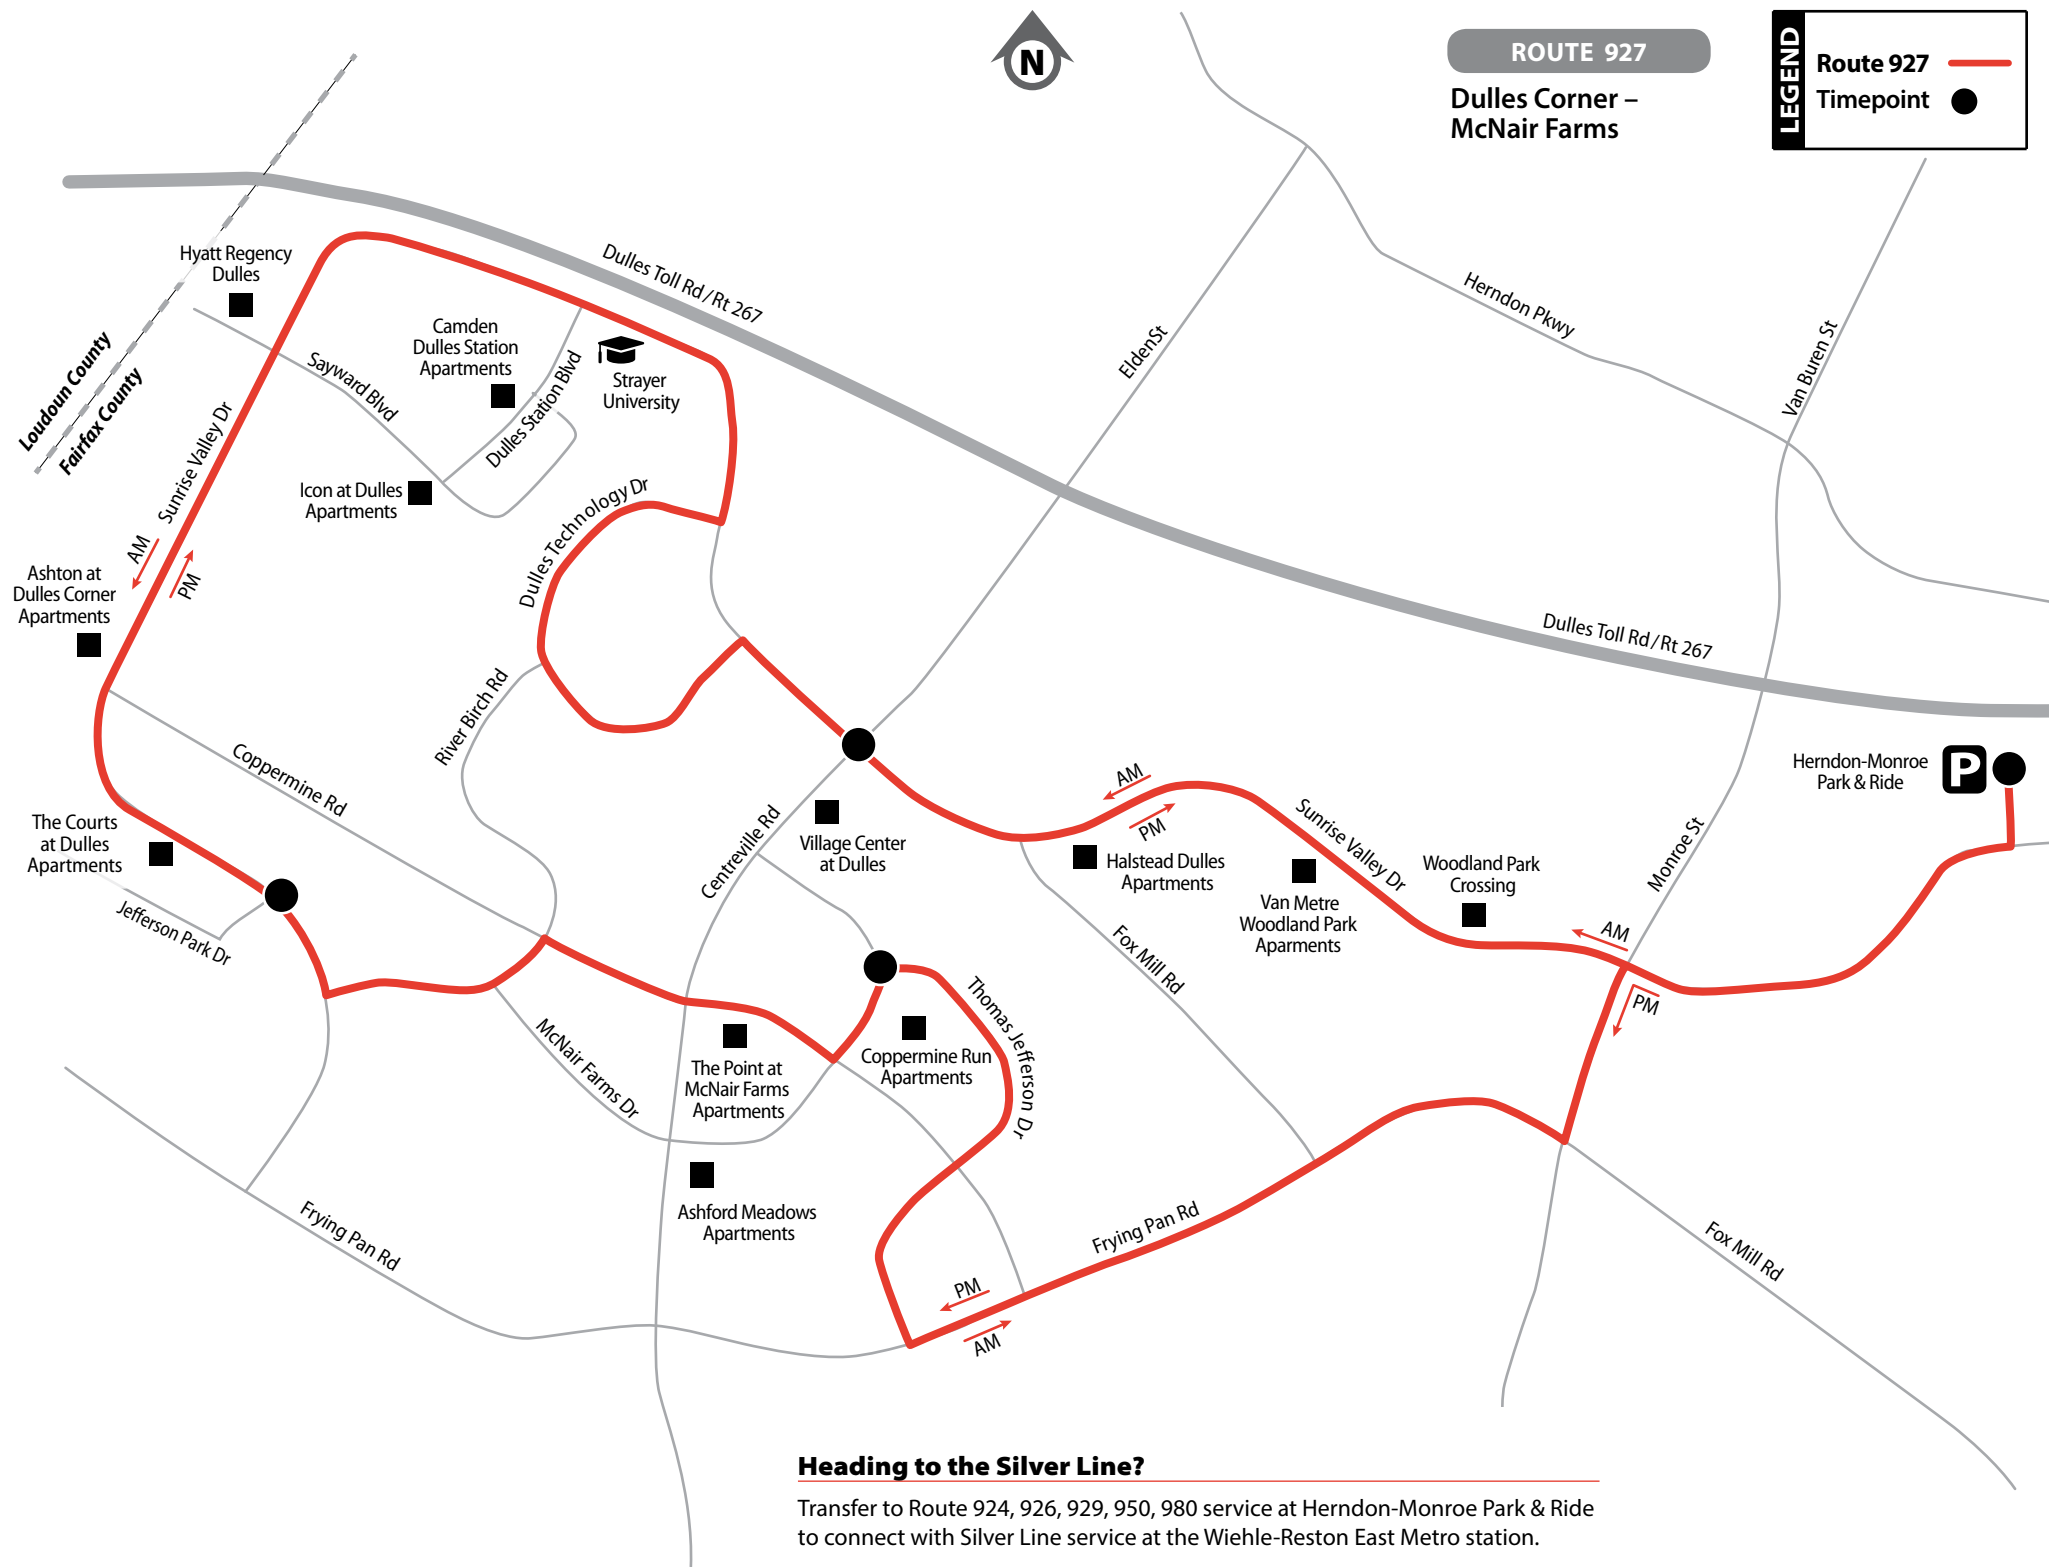

**P** Herndon-Monroe Park & Ride

Sunrise Valley Dr & Centerville Rd

Sunrise Valley Dr & Jefferson Park Dr

Thomas Jefferson Dr & McNair Farms Dr

**P** Herndon-Monroe Park & Ride

**P** Herndon-Monroe Park & Ride

Thomas Jefferson Dr & McNair Farms Dr

Sunrise Valley Dr & Jefferson Park Dr

Sunrise Valley Dr & Centerville Rd

**P** Herndon-Monroe Park & Ride

**Weekday – AM Rush Service ☀**

5:30	5:36	5:44	5:49	5:57
6:00	6:06	6:14	6:19	6:27
6:30	6:36	6:44	6:49	6:57
7:00	7:06	7:14	7:19	7:28
7:35	7:41	7:48	7:53	8:05
8:10	8:16	8:24	8:30	8:40
8:45	8:51	8:59	9:04	9:12
9:20	9:25	9:33	9:38	9:46

Effective January 24, 2015

**Dulles Corner – McNair Farms**

Herndon-Monroe Park & Ride • Sunrise Valley Dr • Coppermine Rd • McNair Farms

**Weekday Rush Hour Service Only**

FAIRFAX CONNECTOR

For fares and important information about the bus system, see the brochure:

**ROUTE 927**

**Dulles Corner –  
McNair Farms**

**LEGEND**

- Route 927 — (red line)
- Timepoint ● (black dot)

**Heading to the Silver Line?**

Transfer to Route 924, 926, 929, 950, 980 service at Herndon-Monroe Park & Ride to connect with Silver Line service at the Wiehle-Reston East Metro station.