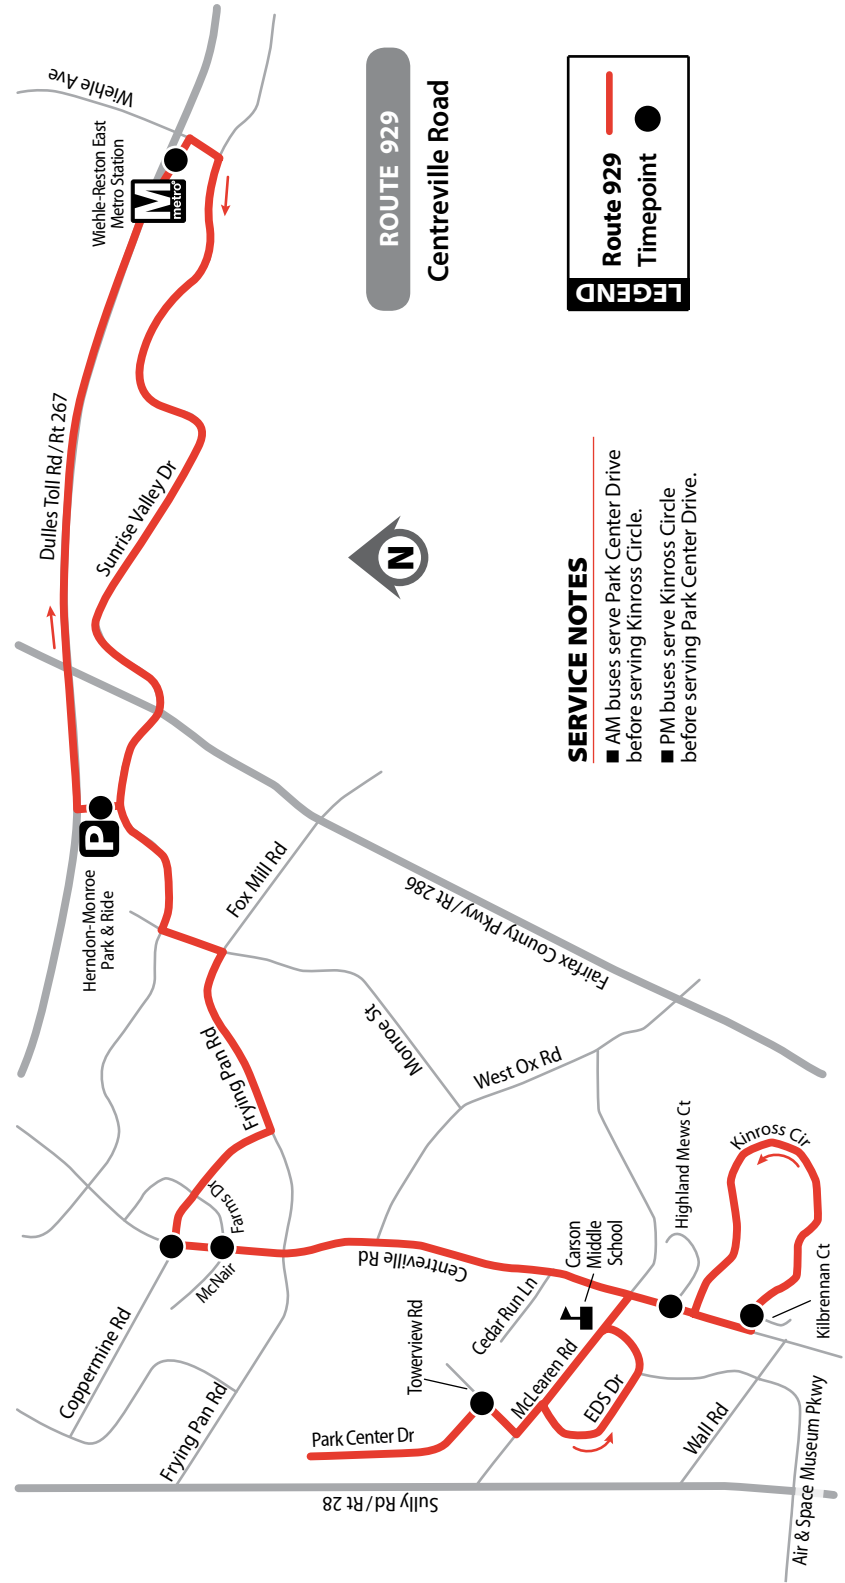

929 CENTREVILLE ROAD

- Wiehle - Reston East Metro Station (South side)
- Herndon-Monroe Park & Ride
- Centreville Rd & Coppermine Rd
- Kinross Circle & Kilbrennan Ct
- Centreville Rd & Highland Mews Ct
- Park Center Dr & Towerview Rd
- Centreville Rd & McNair Farms Dr
- Herndon-Monroe Park & Ride
- Wiehle - Reston East Metro Station (South side)

Weekday - PM Service

3:32	3:45	3:55	4:04	4:09	4:15	4:24	4:33	4:37
4:10	4:26	4:36	4:45	4:50	4:56	5:06	5:15	5:19
4:45	5:01	5:11	5:20	5:25	5:31	5:41	5:50	5:54
5:25	5:41	5:51	6:00	6:05	6:11	6:20	6:29	6:33
6:05	6:21	6:31	6:40	6:45	6:51	7:00	7:09	7:13
6:40	6:51	6:59	7:08	7:13	7:19	7:28	7:37	7:41
7:15	7:26	7:34	7:43	7:48	7:54	8:03	8:12	8:16
7:50	8:01	8:09	8:18	8:23	8:29	8:38	8:47	8:51
8:25	8:36	8:44	8:53	8:58	9:04	9:13	9:22	9:26

ROUTE 929
Centreville Road

LEGEND
Route 929
Timepoint

SERVICE NOTES

- AM buses serve Park Center Drive before serving Kinross Circle.
- PM buses serve Kinross Circle before serving Park Center Drive.