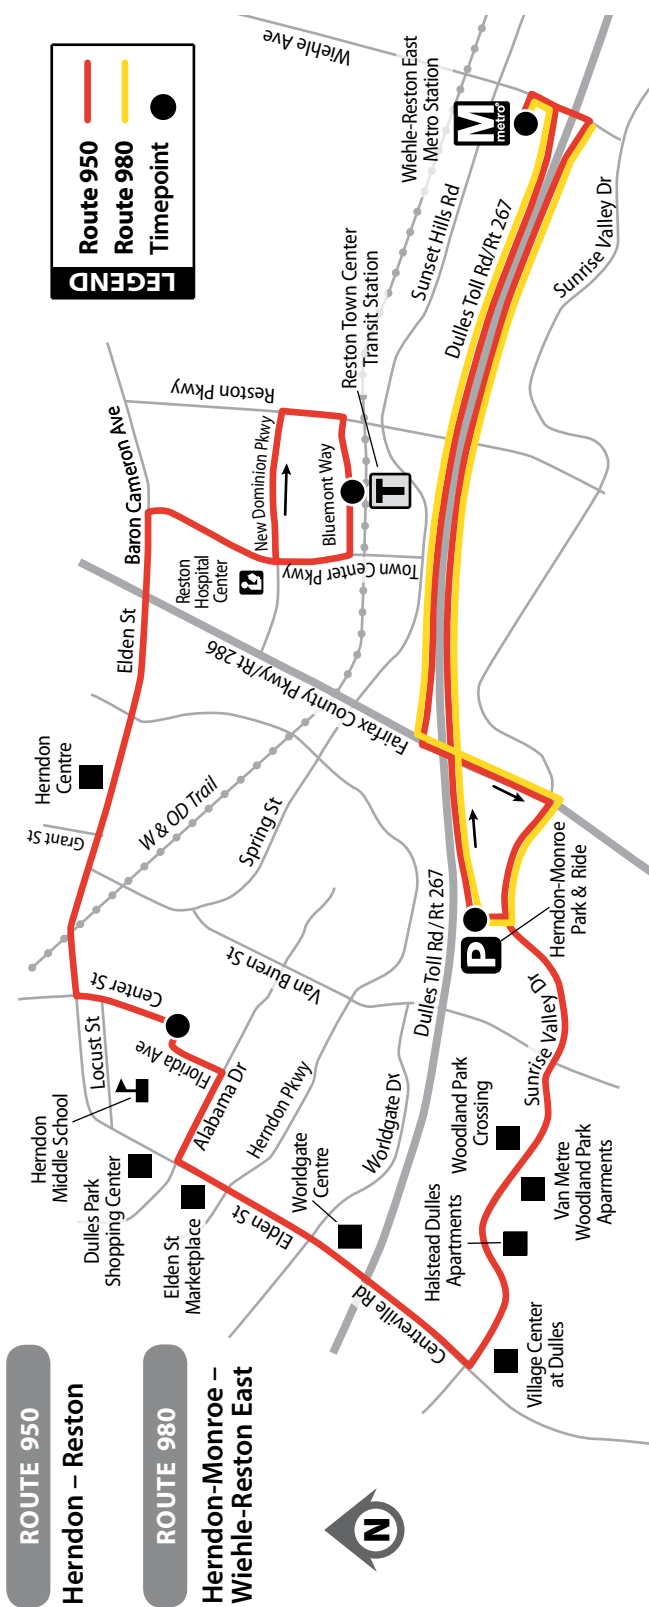

Reston Town Center
Transit Station

Center St &
Florida Ave

P Herndon-Monroe
Park & Ride

M Wiehle - Reston East
Metro Station
(North side)

Saturday & Sunday – AM Eastbound ☀

6:00	6:12	6:27	—
6:30	6:42	6:57	7:05
7:00	7:12	7:27	7:35
7:30	7:42	7:57	8:05
8:00	8:12	8:27	8:35
8:30	8:42	8:57	9:05
9:00	9:12	9:27	9:35
9:30	9:42	9:57	10:05
10:00	10:12	10:27	10:35
10:30	10:42	10:57	11:05
11:00	11:12	11:27	11:35
11:30	11:42	11:57	12:05 PM

Saturday & Sunday – PM Eastbound 🌙

12:00	12:12	12:27	12:35
12:30	12:42	12:57	1:05
1:00	1:12	1:27	1:35
1:30	1:42	1:57	2:05
2:00	2:12	2:27	2:35
2:30	2:42	2:57	3:05
3:00	3:12	3:27	3:35
3:30	3:42	3:57	4:05
4:00	4:12	4:27	4:35
4:30	4:42	4:57	5:05
5:00	5:12	5:27	5:35
5:30	5:42	5:57	6:05
6:00	6:12	6:27	6:35
6:30	6:42	6:57	7:05
7:00	7:12	7:27	7:35
7:30	7:42	7:57	8:05
8:00	8:12	8:27	8:35
8:30	8:42	8:57	9:05
9:00	9:12	9:27	9:35
9:30	9:42	9:57	10:05
10:00	10:12	10:27	10:35
10:30	10:42	10:57	11:05
11:00	11:12	11:27	11:35
11:30	11:42	11:57	12:05 AM
12:00 AM	12:12	12:27	12:35
1:05 AM	1:17	1:32	—

- Use exact fare; drivers do not carry change.
- Smoking, eating, drinking, and littering are strictly prohibited.
- Strollers must be folded.

- Use earphones with audio and video devices.
- Service animals are permitted on the bus. Other small animals are permitted only if transported in a closed pet carrier.

All Fairfax Connector buses are wheelchair accessible.

LEGEND

- Route 950
- Route 980
- Timepoint

ROUTE 950
Herndon – Reston

ROUTE 980
Herndon-Monroe –
Wiehle-Reston East